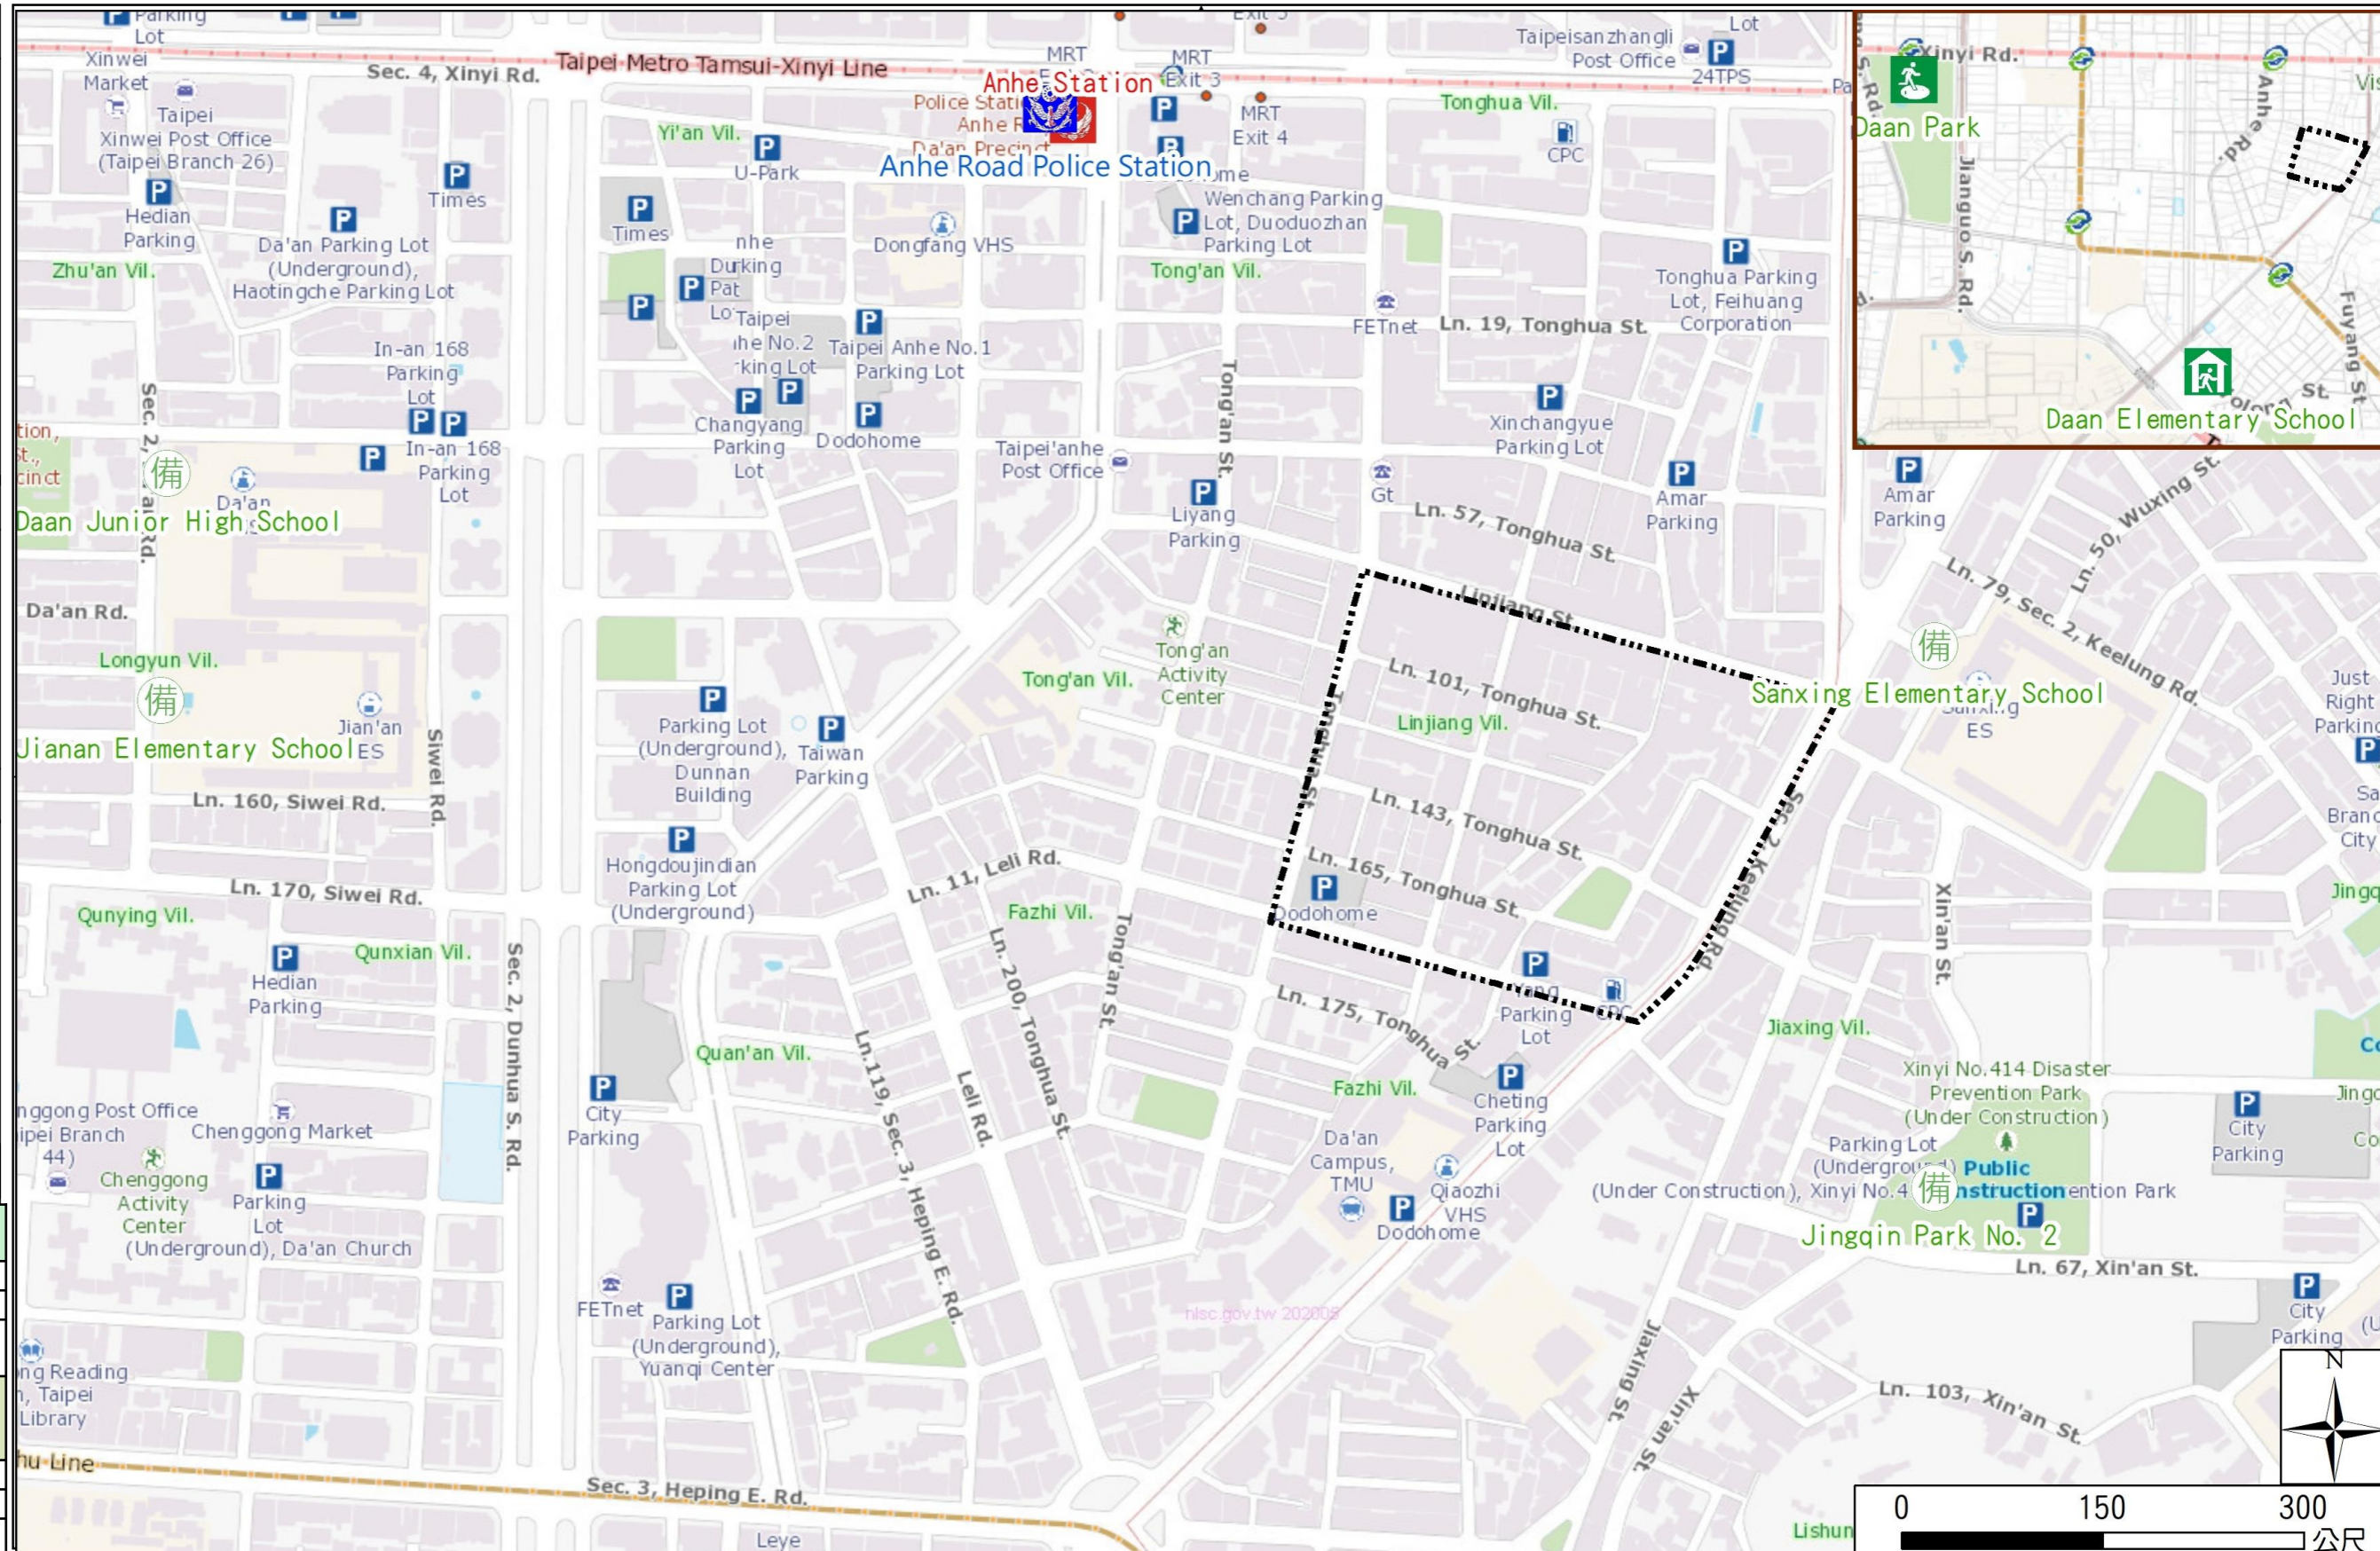

Linjiang Vil., Daan Dist., Taipei City Evacuation Map

Emergency notification

Taipei Citizen Hotline : 1999
 Fire Department Tel. : 119
 Police Department Tel. : 110
 EOC of Da'an Dist.
 Non-emergency number : 02-23511711
 Emergency number : 02-66329119
 Officer
 Mobile : 0988-179834
 Note: Please call this District's EOC to ensure that the evacuation shelter is open

Disaster Prevention Information Website

Taipei City Disaster Prevention Information Website

Evacuation Principle

Flood: Vertical evacuation or preventive evacuation
 Earthquake :

More disaster prevention knowledge :
 Taipei City Disaster Prevention Guide

Evacuation Shelter

Name	Daan Park Shelter for Earthquake
Address	No.32, Sec. 2, Xinsheng S. Rd.
Capacity	37949
Contact number	02-23032451
Name	Daan Elementary School (School for Priority Shelter) Shelter for Flood
Address	No. 129, Wolong St.
Capacity	152
Contact number	02-27322332#832
Name	Daan Junior High School
Address	No. 63, Sec. 2, Da'an Rd.
Capacity	274
Contact number	02-27557131#103
Name	Jianan Elementary School
Address	No. 99, Sec. 2, Da'an Rd.
Capacity	30
Contact number	02-27077719#140