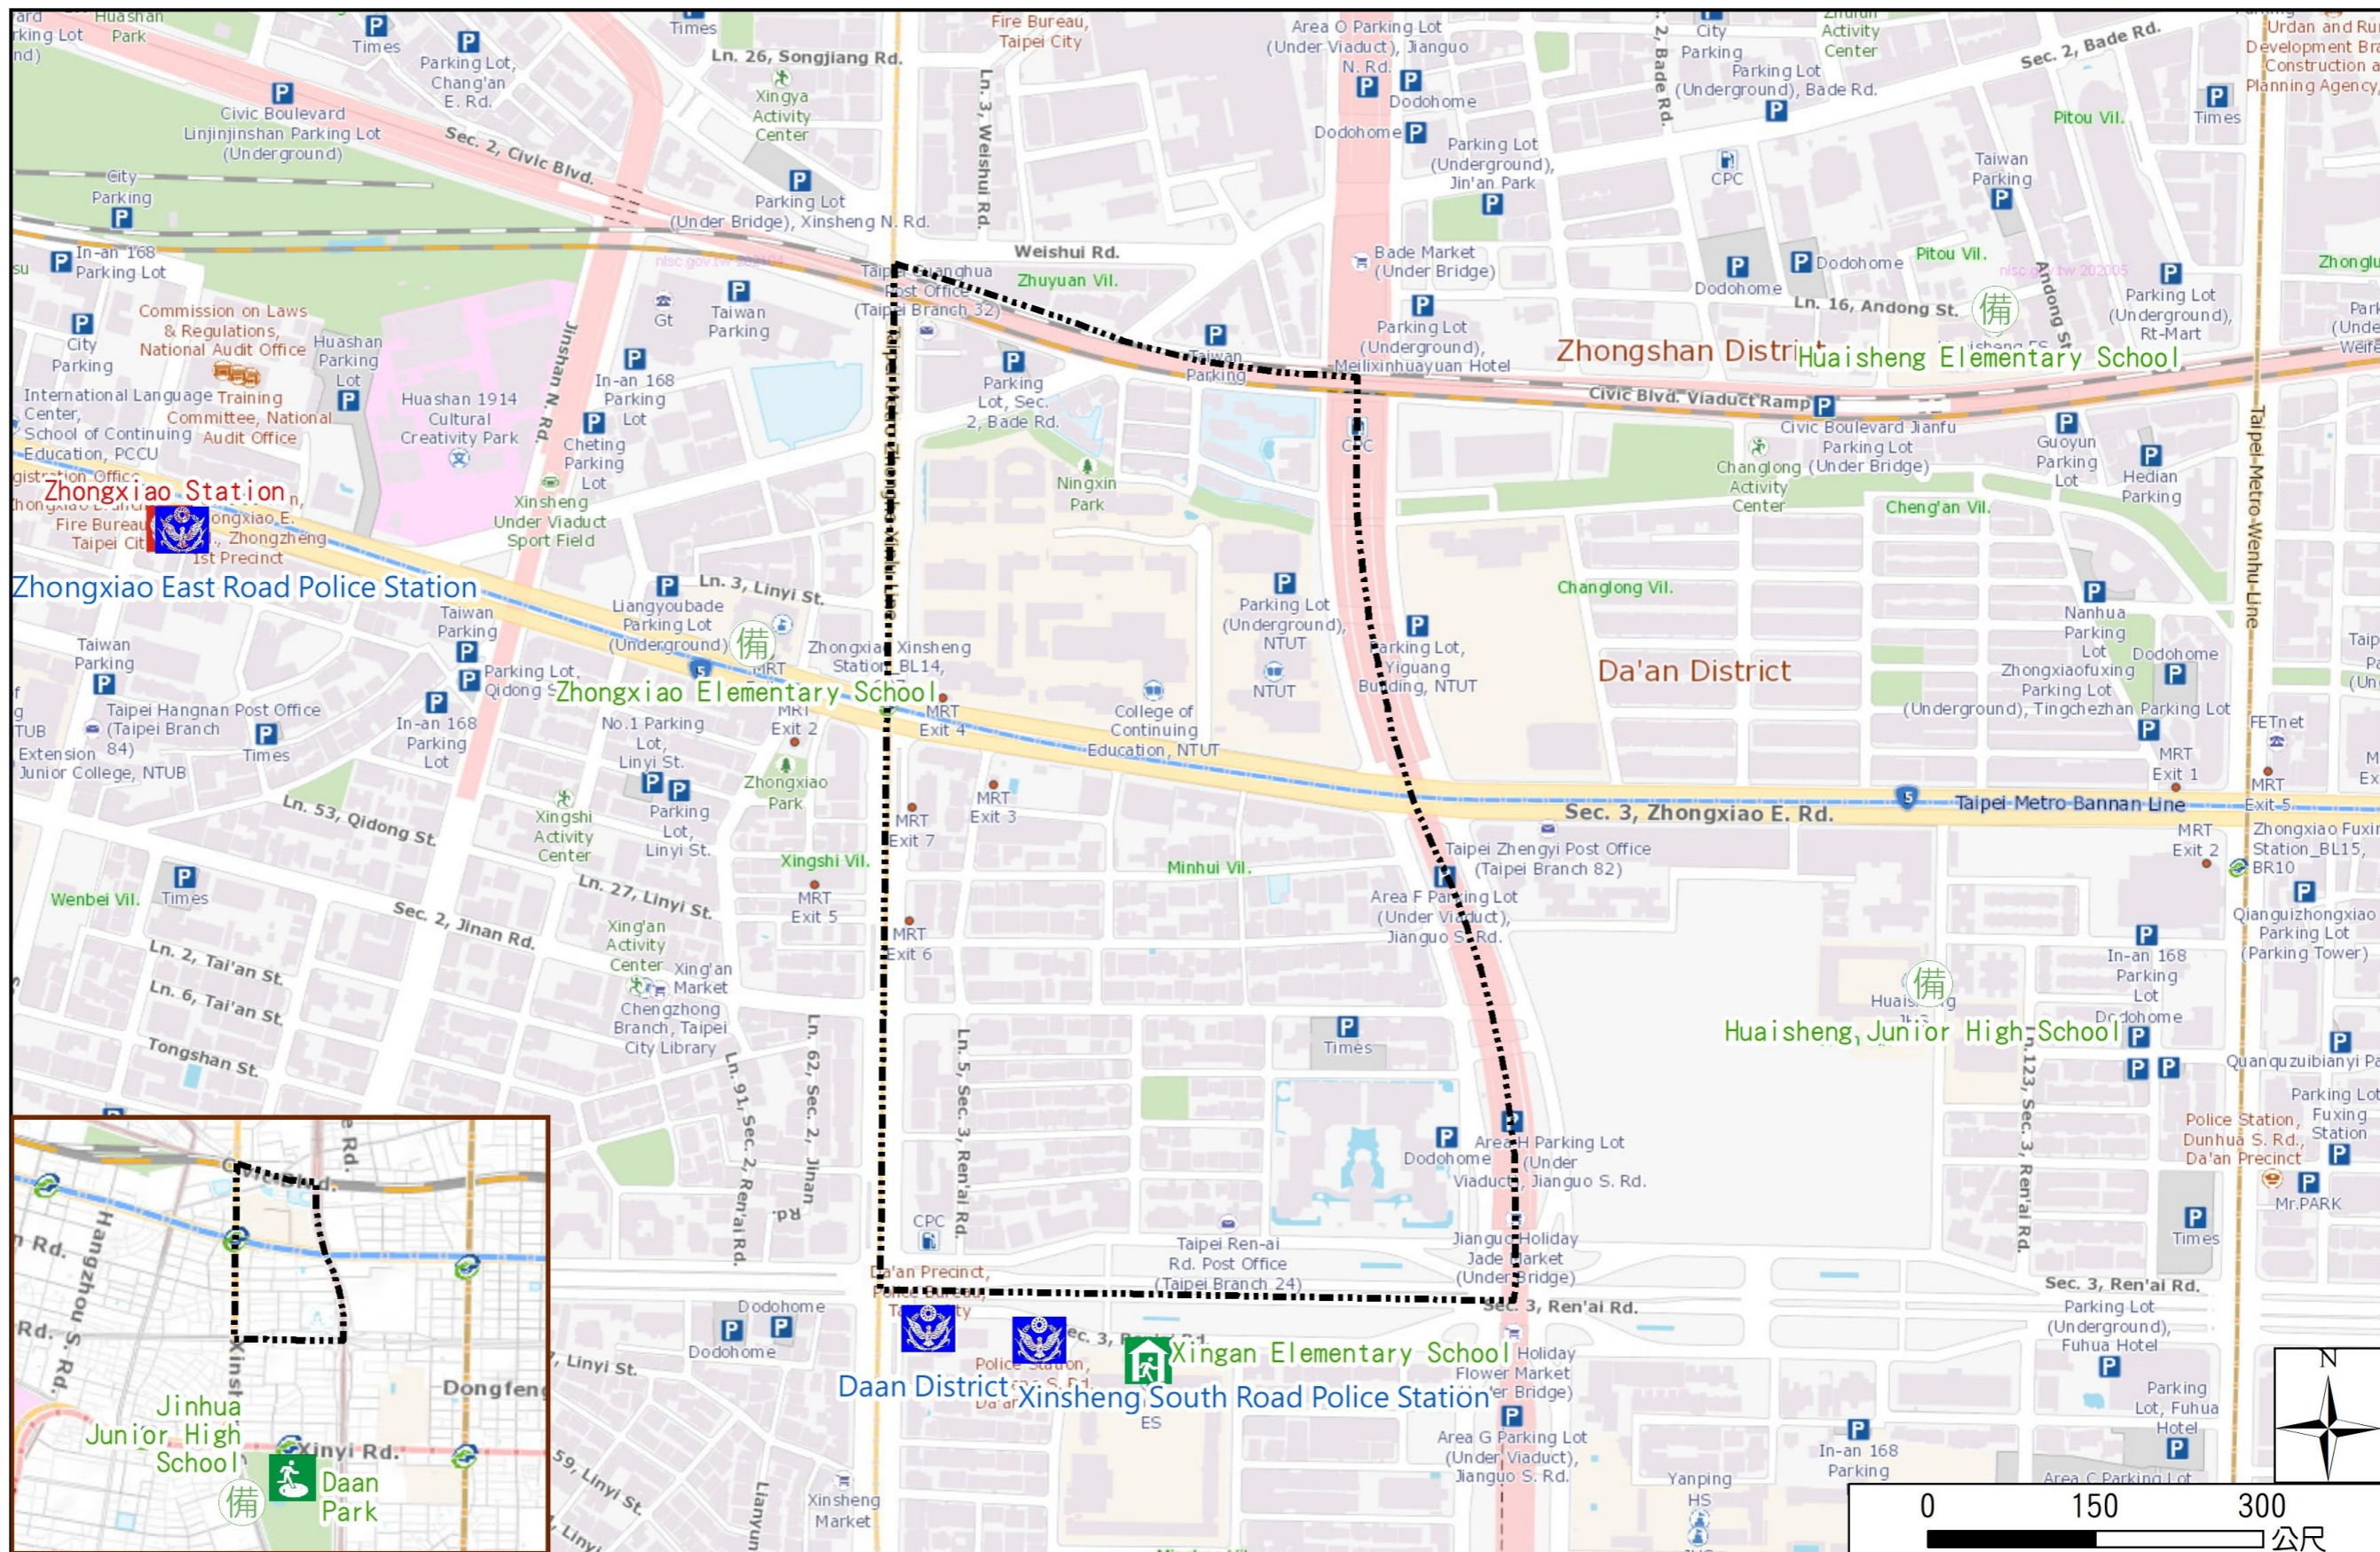

Minhui Vil., Da'an Dist., Taipei City Evacuation Map

Emergency notification

Taipei Citizen Hotline : 1999
Fire Department Tel. : 119
Police Department Tel. : 110
EOC of Da'an Dist.
Non-emergency number : 02-23511711
Emergency number : 02-66329119
Officer
Mobile : 0988-179810
Note: Please call this District's EOC to ensure that the evacuation shelter is open

Disaster Prevention Information Website

[Taipei City Disaster Prevention Information Website](#)

Evacuation Principle

Flood: Vertical evacuation or preventive evacuation
Earthquake :

More disaster prevention knowledge :
[Taipei City Disaster Prevention Guide](#)

Evacuation Shelter

Name	Daan Park Shelter for Earthquake
Address	No.32, Sec. 2, Xinsheng S. Rd.
Capacity	37949
Contact number	02-23032451
Name	Xingan Elementary School (School for Priority Shelter) Shelter for Earthquake
Address	No. 22, Sec. 3, Ren'ai Rd.
Capacity	183
Contact number	02-27074191#3301
Name	Huaiseng Junior High School
Address	No. 30, Ln. 248, Sec. 3, Zhongxiao E. Rd.
Capacity	167
Contact number	02-27215078#331
Name	Jinhua Junior High School
Address	No.32, Sec. 2, Xinsheng S. Rd.
Capacity	300
Contact number	02-33931799#512

Legend 圖例

里界 Village Boundary	避難收容處所 Evacuation Shelter	防救災單位 Disaster Rescue Resources	重要地標 Landmark
里界 Village Boundary	室內避難收容處所(優先安置學校) Indoor Evacuation Shelter (School for Priority Shelter)	警察單位 Police Department	重要地標 Landmark
	室外避難收容處所(防災公園) Outdoor Evacuation Shelter (Disaster Prevention Park)	消防單位 Fire Department	
	避難收容處所(備用) Evacuation Shelter (Backup)	急救責任醫院 Designated Hospital (Emergency Medical Treatment)	
		直升機起降場 Helipad