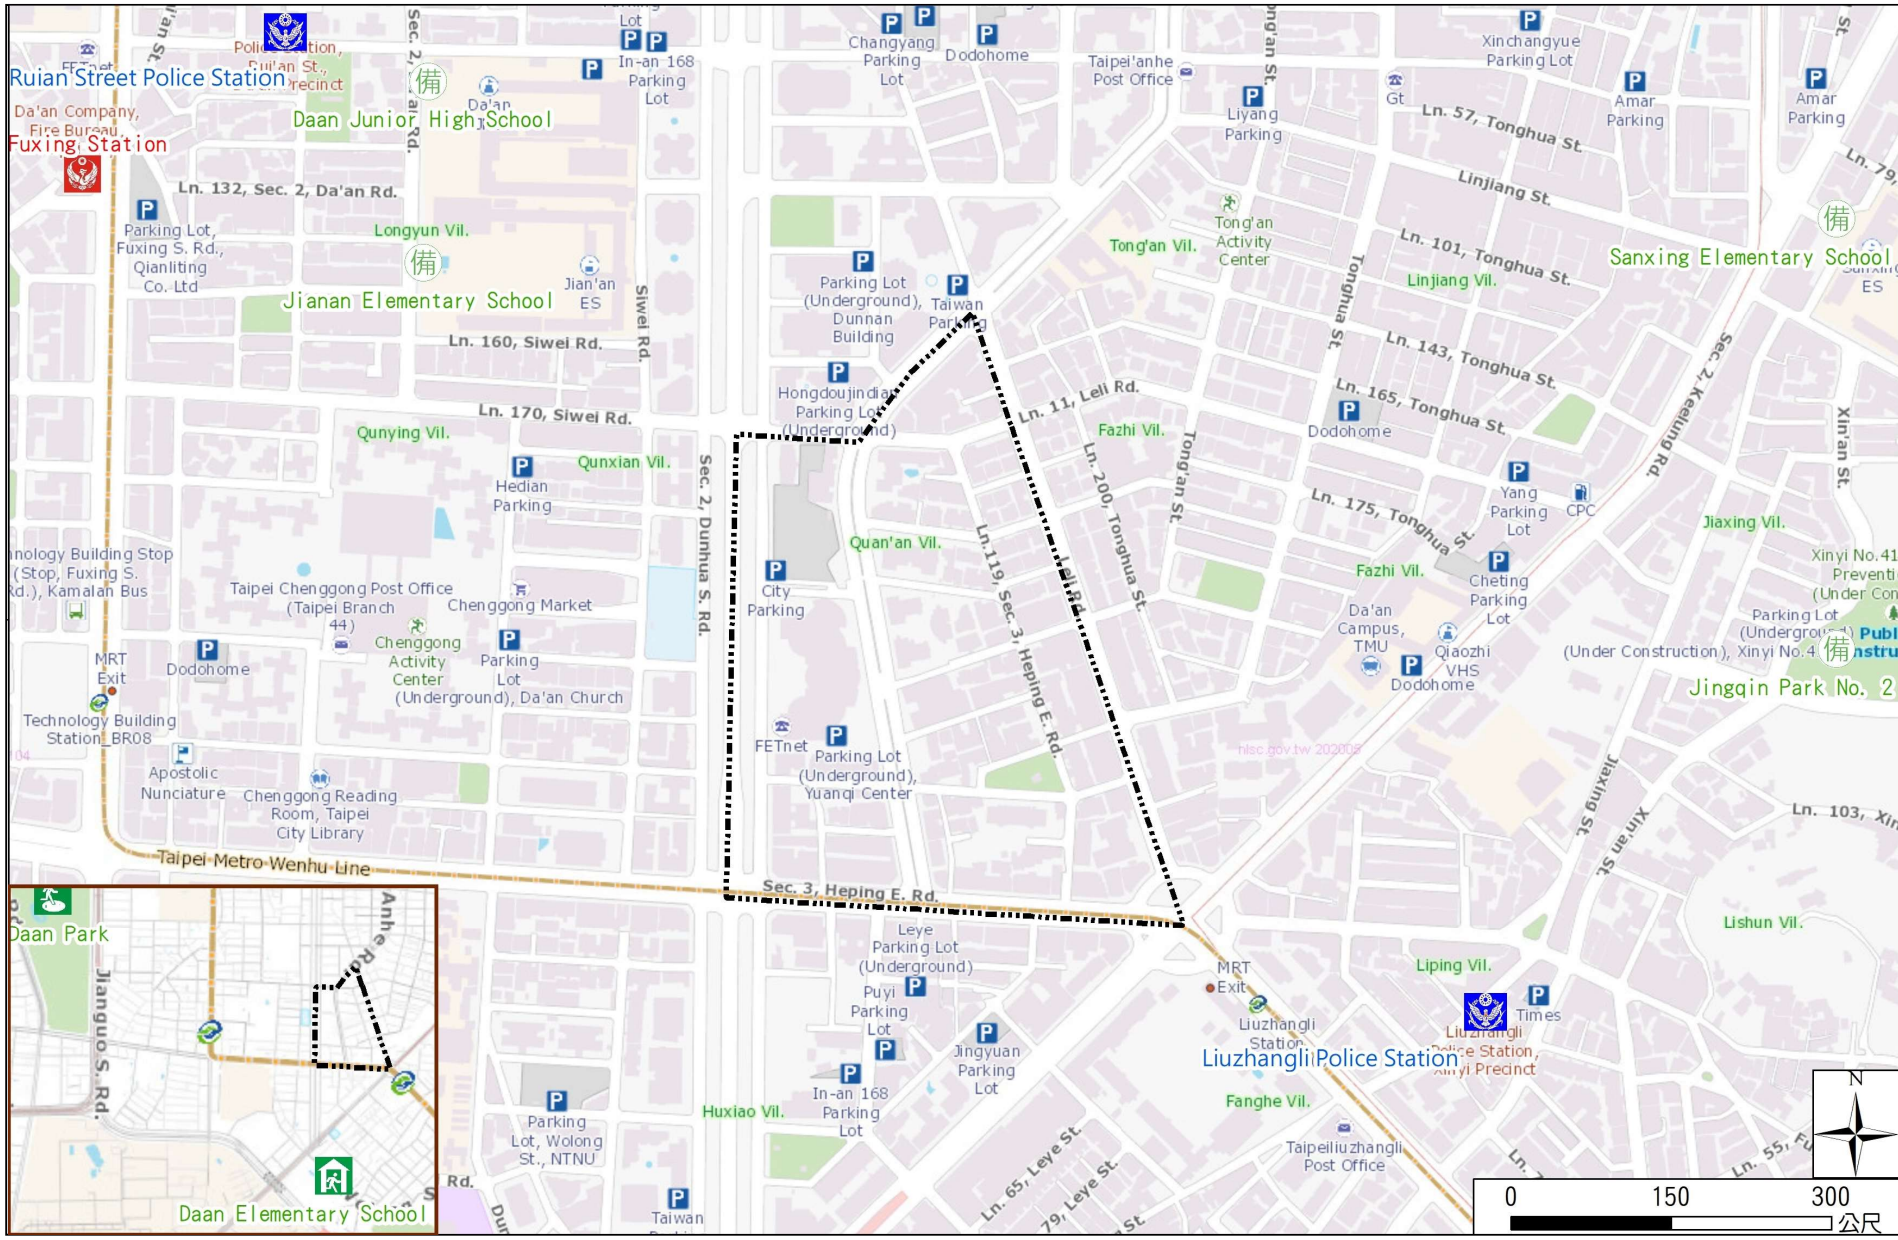

Quan'an Vil., Da'an Dist., Taipei City Evacuation Map

Emergency notification

Taipei Citizen Hotline : 1999
Fire Department Tel. : 119
Police Department Tel. : 110
EOC of Da'an Dist.
Non-emergency number :
02-23511711
Emergency number :
02-66329119
Officer
Mobile : 0988-179836
Note: Please call this District's
EOC to ensure that the evacuation
shelter is open

Disaster Prevention Information Website

Taipei City Disaster Prevention Information Website

Evacuation Principle

Flood: Vertical evacuation or preventive evacuation
Earthquake :

More disaster prevention knowledge :
Taipei City Disaster Prevention Guide

Evacuation Shelter

Name	Daan Park Shelter for Earthquake
Address	No.32, Sec. 2, Xinsheng S. Rd.
Capacity	37949
Contact number	02-23032451
Name	Daan Elementary School (School for Priority Shelter) Shelter for Flood
Address	No. 129, Wolong St.
Capacity	152
Contact number	02-27322332#832
Name	Daan Junior High School
Address	No. 63, Sec. 2, Da'an Rd.
Capacity	274
Contact number	02-27557131#103
Name	Jianan Elementary School
Address	No. 99, Sec. 2, Da'an Rd.
Capacity	30
Contact number	02-27077719#140

Legend 圖例	里界 Village Boundary	避難收容處所 Evacuation Shelter	防救災單位 Disaster Rescue Resources	重要地標 Landmark	
	  里界 Village Boundary	 室內避難收容處所(優先安置學校) Indoor Evacuation Shelter (School for Priority Shelter)	警察單位 Police Department	直升機起降場 Helipad	 重要地標 Landmark
	  室外避難收容處所(防災公園) Outdoor Evacuation Shelter (Disaster Prevention Park)	消防單位 Fire Department			
	  避難收容處所(備用) Evacuation Shelter (Backup)	急救責任醫院 Designated Hospital (Emergency Medical Treatment)