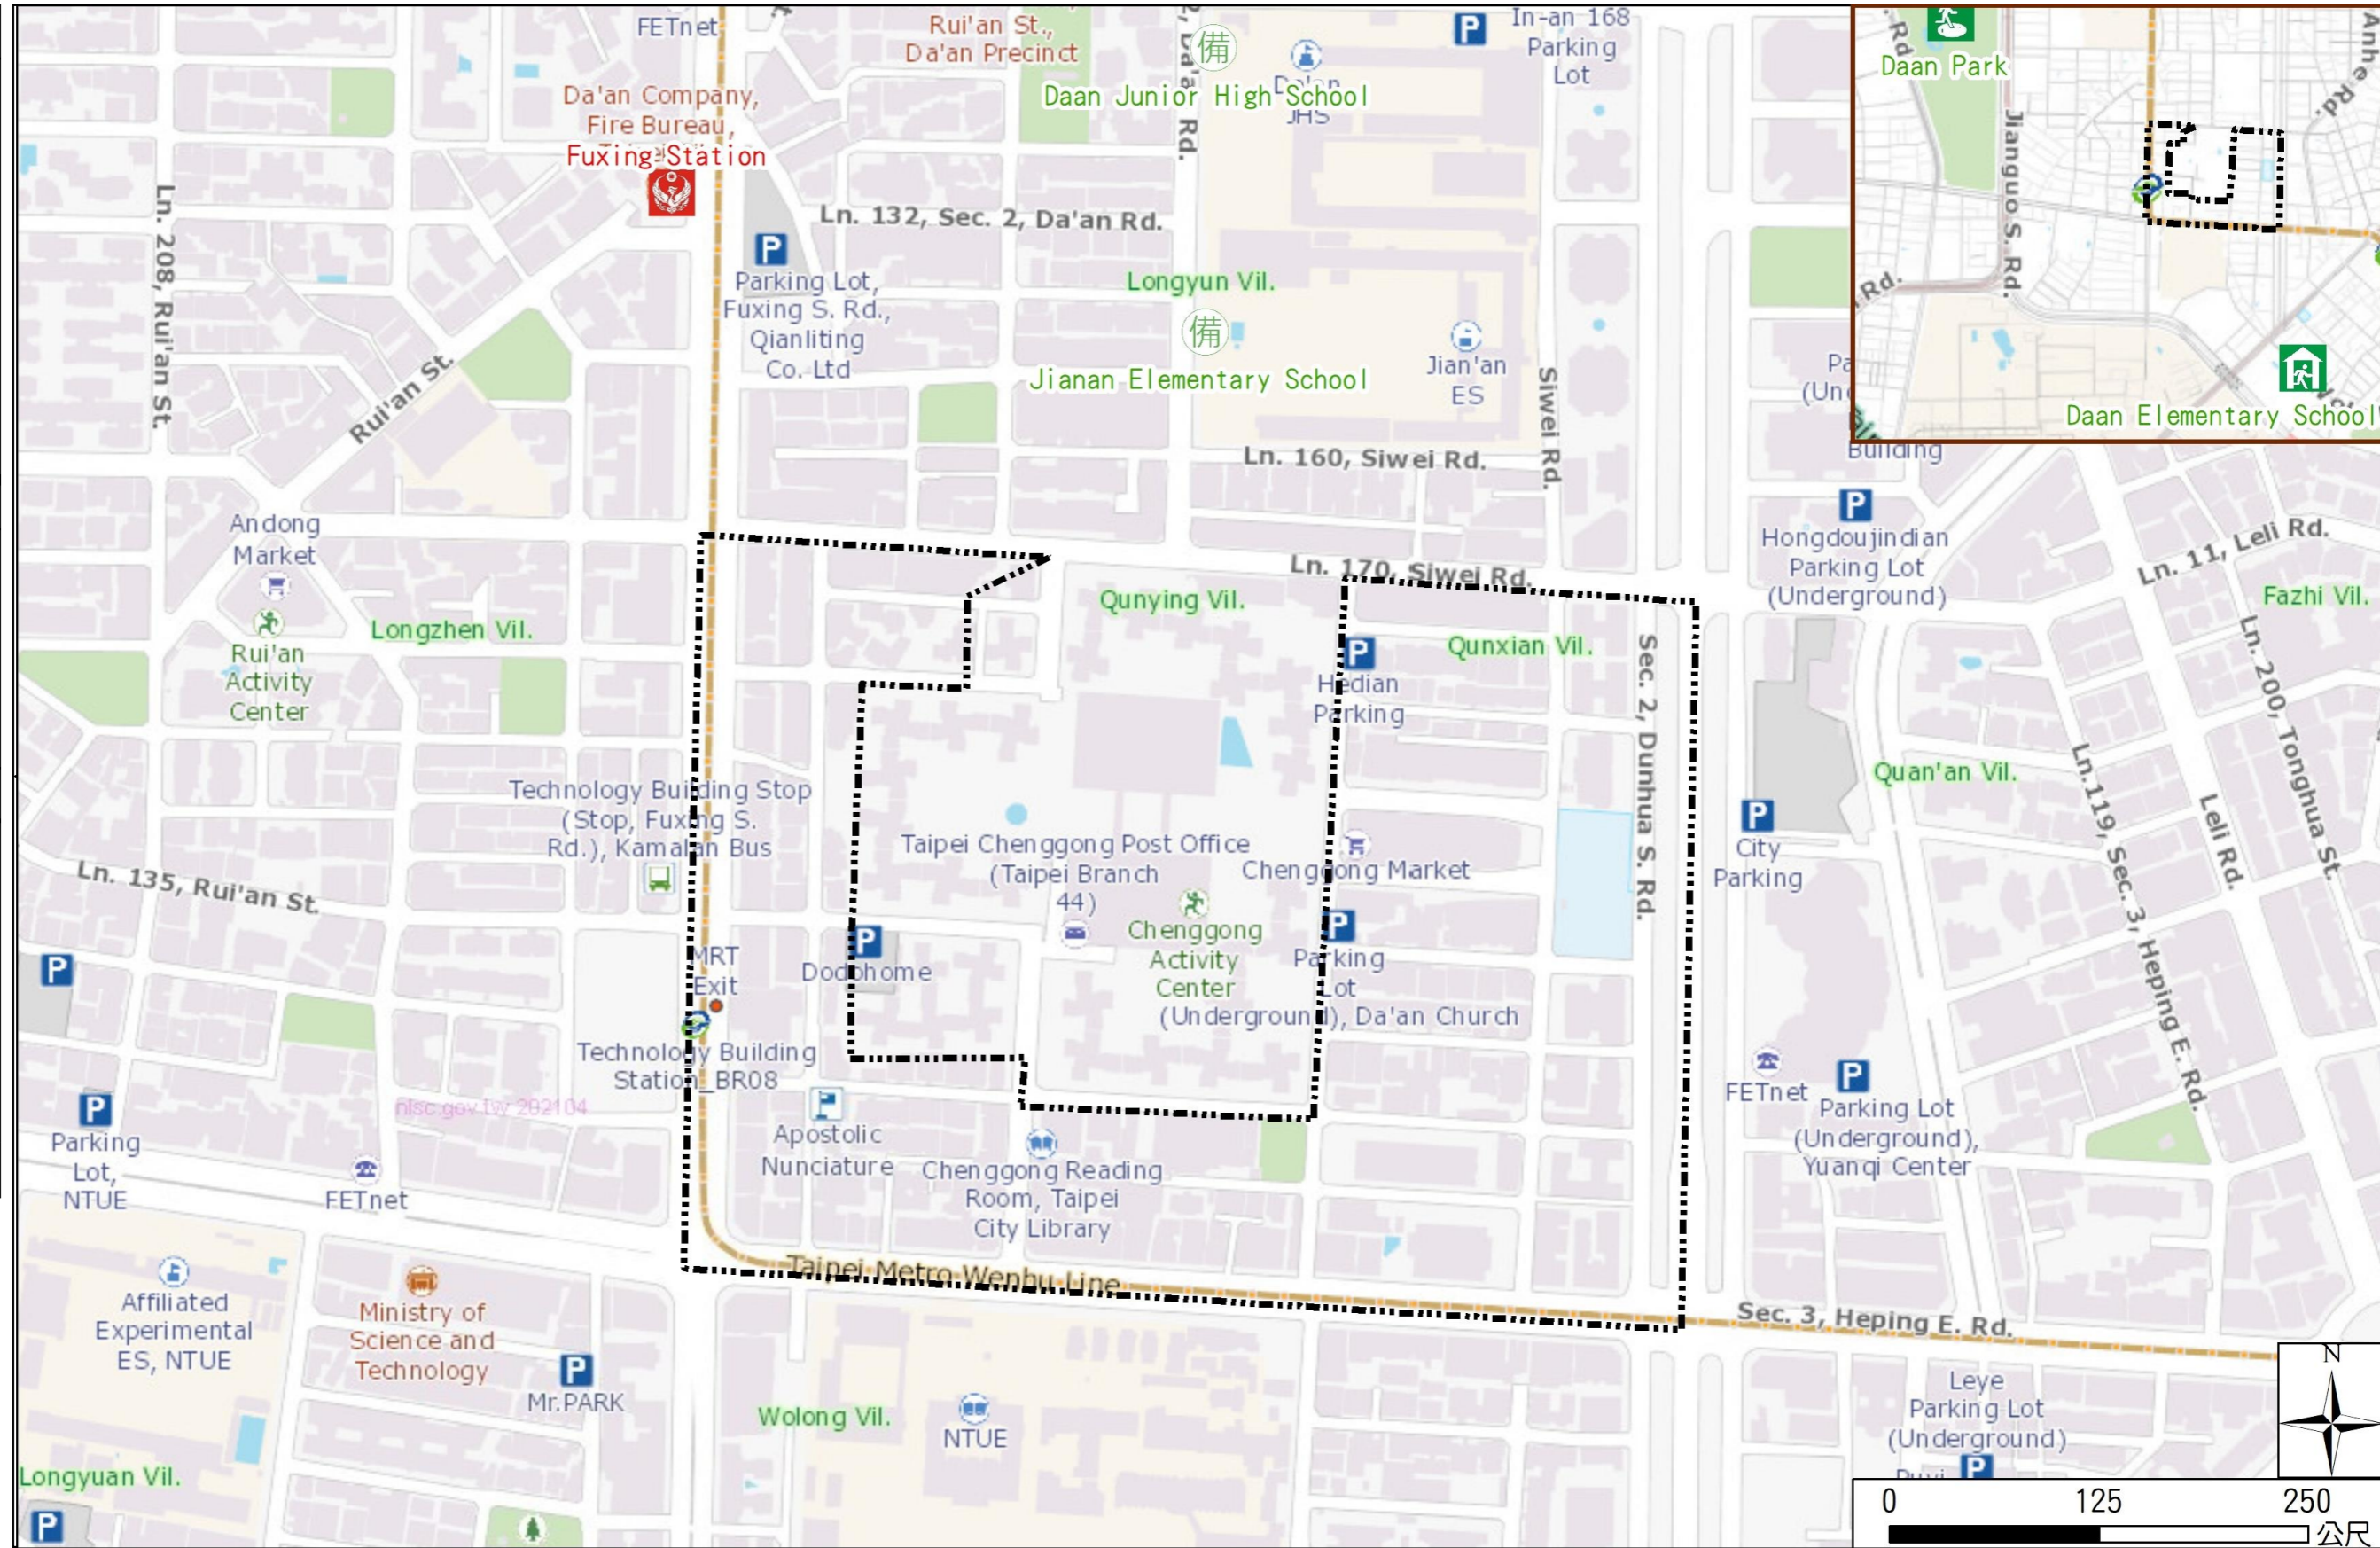

Qunxian Vil., Daan Dist., Taipei City Evacuation Map

Emergency notification

Taipei Citizen Hotline : 1999
 Fire Department Tel. : 119
 Police Department Tel. : 110
 EOC of Da'an Dist.
 Non-emergency number : 02-23511711
 Emergency number : 02-66329119
 Officer
 Mobile : 0988-179837
 Note: Please call this District's EOC to ensure that the evacuation shelter is open

Disaster Prevention Information Website

Taipei City Disaster Prevention Information Website

Evacuation Principle

Flood: Vertical evacuation or preventive evacuation
 Earthquake :

More disaster prevention knowledge :
 Taipei City Disaster Prevention Guide

Evacuation Shelter

Name	Daan Park Shelter for Earthquake
Address	No.32, Sec. 2, Xinsheng S. Rd.
Capacity	37949
Contact number	02-23032451
Name	Daan Elementary School (School for Priority Shelter) Shelter for Flood
Address	No. 129, Wolong St.
Capacity	152
Contact number	02-27322332#832
Name	Jianan Elementary School
Address	No. 99, Sec. 2, Da' an Rd.
Capacity	30
Contact number	02-27077719#140
Name	Daan Junior High School
Address	No. 63, Sec. 2, Da' an Rd.
Capacity	274
Contact number	02-27557131#103