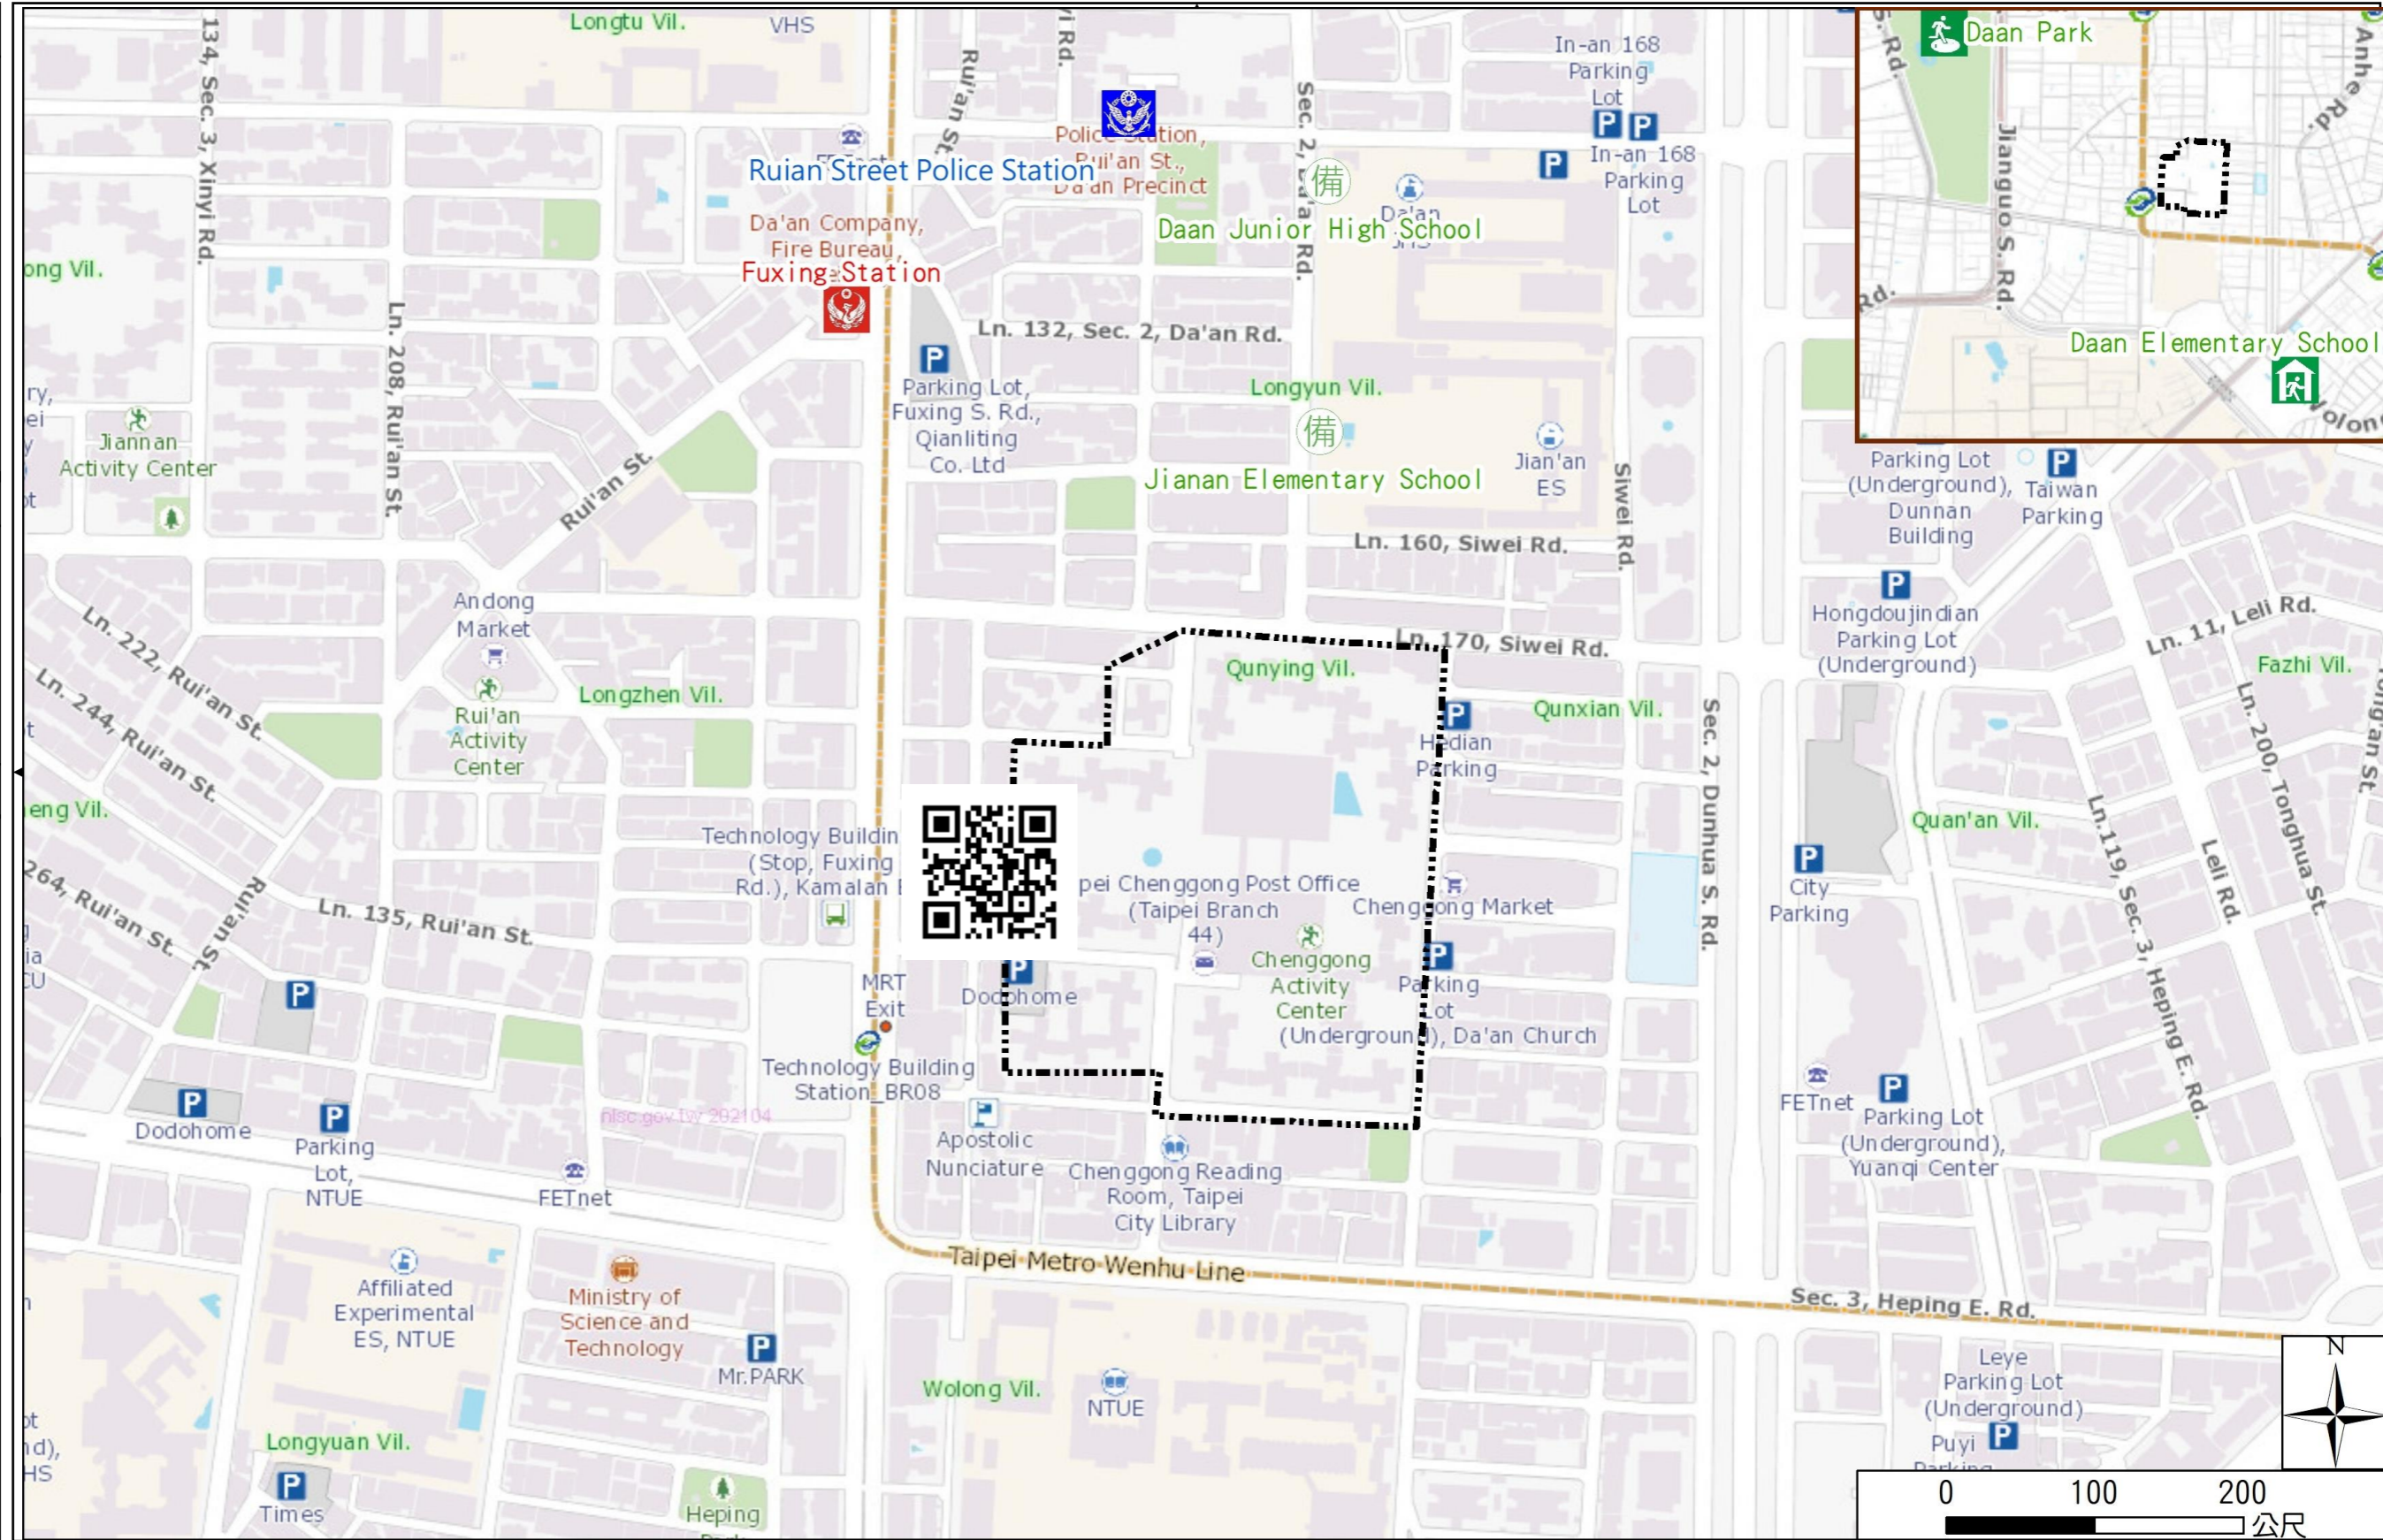

Qunying Vil., Da'an Dist., Taipei City Evacuation Map

Emergency notification

Taipei Citizen Hotline : 1999
Fire Department Tel. : 119
Police Department Tel. : 110
EOC of Da'an Dist.
Non-emergency number :
02-23511711
Emergency number :
02-66329119
Officer
Mobile : 0988-179838
Note: Please call this District's
EOC to ensure that the evacuation
shelter is open

Disaster Prevention Information Website

Taipei City Disaster Prevention Information Website

Evacuation Principle

Flood: Vertical evacuation or preventive evacuation
Earthquake :

More disaster prevention knowledge :
Taipei City Disaster Prevention Guide

Evacuation Shelter

Name	Daan Park Shelter for Earthquake
Address	No.32, Sec. 2, Xincheng S. Rd.
Capacity	37949
Contact number	02-23032451
Name	Daan Elementary School (School for Priority Shelter) Shelter for Flood
Address	No. 129, Wolong St.
Capacity	152
Contact number	02-27322332#832
Name	Jianan Elementary School
Address	No. 99, Sec. 2, Da' an Rd.
Capacity	30
Contact number	02-27077719#140
Name	Daan Junior High School
Address	No. 63, Sec. 2, Da' an Rd.
Capacity	274
Contact number	02-27557131#103

Legend 圖例	里界 Village Boundary	避難收容處所 Evacuation Shelter	防救災單位 Disaster Rescue Resources	重要地標 Landmark
	里界 Village Boundary	室內避難收容處所(優先安置學校) Indoor Evacuation Shelter (School for Priority Shelter) 室外避難收容處所(防災公園) Outdoor Evacuation Shelter (Disaster Prevention Park) 避難收容處所(備用) Evacuation Shelter (Backup)	警察單位 Police Department 消防單位 Fire Department 急救責任醫院 Designated Hospital (Emergency Medical Treatment)	直升機起降場 Helipad 重要地標 Landmark