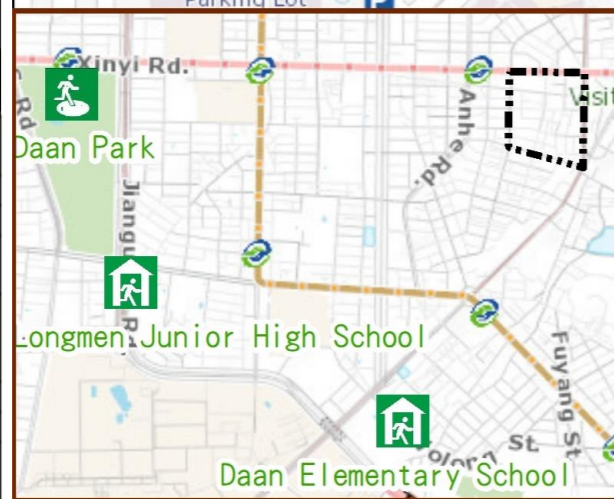

Tonghua Vil., Da'an Dist., Taipei City Evacuation Map

Emergency notification

Taipei Citizen Hotline : 1999
Fire Department Tel. : 119
Police Department Tel. : 110
EOC of Da'an Dist.
Non-emergency number :
02-23511711
Emergency number :
02-66329119
Officer
Mobile : 0988-179832
Note: Please call this District's EOC to ensure that the evacuation shelter is open

Disaster Prevention Information Website

[Taipei City Disaster Prevention Information Website](#)

Evacuation Principle

Flood: Vertical evacuation or preventive evacuation
Earthquake :

More disaster prevention knowledge :
[Taipei City Disaster Prevention Guide](#)

Evacuation Shelter

Name	Daan Park Shelter for Earthquake
Address	No.32, Sec. 2, Xincheng S. Rd.
Capacity	37949
Contact number	02-23032451
Name	Daan Elementary School (School for Priority Shelter) Shelter for Flood
Address	No. 129, Wolong St.
Capacity	152
Contact number	02-27322332#832
Name	Long Men Junior High School (School for Priority Shelter) Shelter for Earthquake
Address	No. 269, Sec. 2, Jianquo S. Rd.
Capacity	319
Contact number	02-27330299#1402
Name	Renai Elementary School
Address	No. 60, Sec. 1, Anhe Rd.
Capacity	350
Contact number	02-27095010#401

Legend 圖例

里界 Village Boundary	避難收容處所 Evacuation Shelter	防救災單位 Disaster Rescue Resources	重要地標 Landmark
里界 Village Boundary	室內避難收容處所(優先安置學校) Indoor Evacuation Shelter (School for Priority Shelter)	警察單位 Police Department	重要地標 Landmark
	室外避難收容處所(防災公園) Outdoor Evacuation Shelter (Disaster Prevention Park)	消防單位 Fire Department	
	避難收容處所(備用) Evacuation Shelter (Backup)	急救責任醫院 Designated Hospital (Emergency Medical Treatment)	
		直升機起降場 Helipad