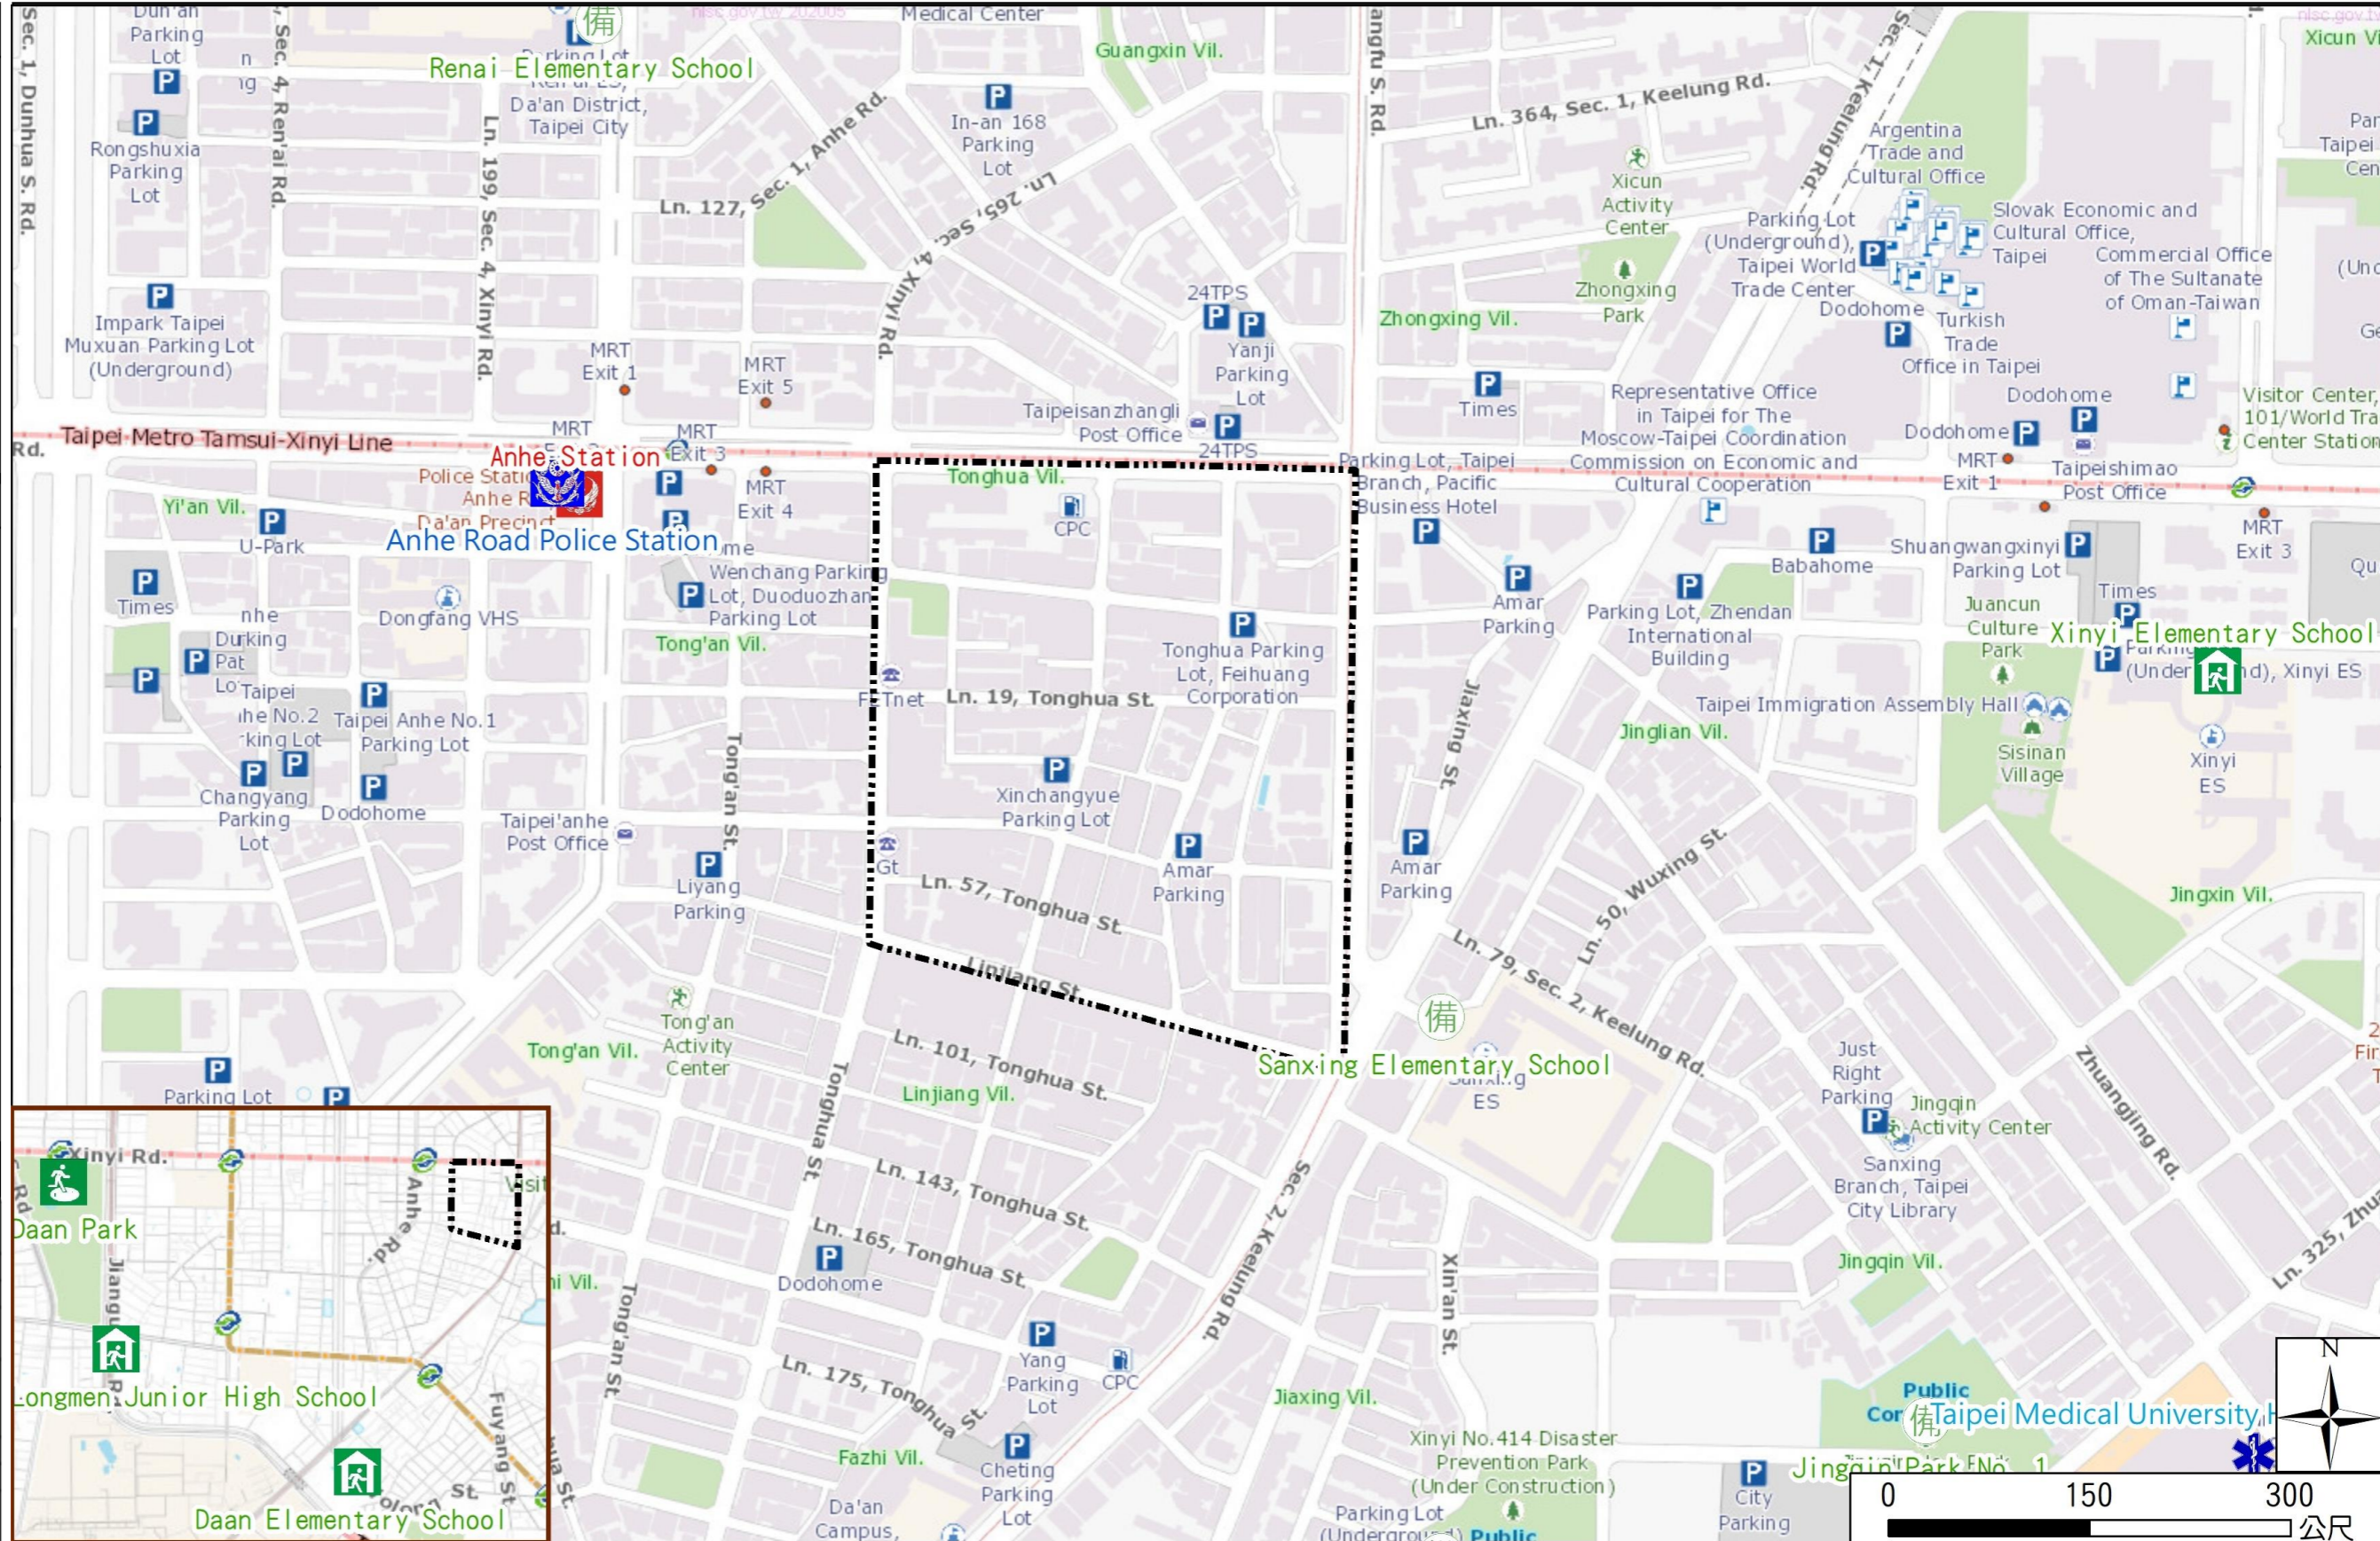

Tonghua Vil., Da'an Dist., Taipei City Evacuation Map

Emergency notification

Taipei Citizen Hotline : 1999
Fire Department Tel. : 119
Police Department Tel. : 110
EOC of Da'an Dist.
Non-emergency number :
02-23511711
Emergency number :
02-66329119
Officer
Mobile : 0988-179832
Note: Please call this District's EOC to ensure that the evacuation shelter is open

Disaster Prevention Information Website

[Taipei City Disaster Prevention Information Website](#)

Evacuation Principle

Flood: Vertical evacuation or preventive evacuation
Earthquake :

More disaster prevention knowledge :
[Taipei City Disaster Prevention Guide](#)

Evacuation Shelter

Name	Daan Park Shelter for Earthquake
Address	No.32, Sec. 2, Xincheng S. Rd.
Capacity	37949
Contact number	02-23032451
Name	Daan Elementary School (School for Priority Shelter) Shelter for Flood
Address	No. 129, Wolong St.
Capacity	152
Contact number	02-27322332#832
Name	Long Men Junior High School (School for Priority Shelter) Shelter for Earthquake
Address	No. 269, Sec. 2, Jianquo S. Rd.
Capacity	319
Contact number	02-27330299#1402
Name	Renai Elementary School
Address	No. 60, Sec. 1, Anhe Rd.
Capacity	350
Contact number	02-27095010#401

Legend 圖例

里界 Village Boundary	避難收容處所 Evacuation Shelter	防救災單位 Disaster Rescue Resources	重要地標 Landmark
里界 Village Boundary	室內避難收容處所(優先安置學校) Indoor Evacuation Shelter (School for Priority Shelter)	警察單位 Police Department	重要地標 Landmark
	室外避難收容處所(防災公園) Outdoor Evacuation Shelter (Disaster Prevention Park)	消防單位 Fire Department	
	避難收容處所(備用) Evacuation Shelter (Backup)	急救責任醫院 Designated Hospital (Emergency Medical Treatment)	
		直升機起降場 Helipad