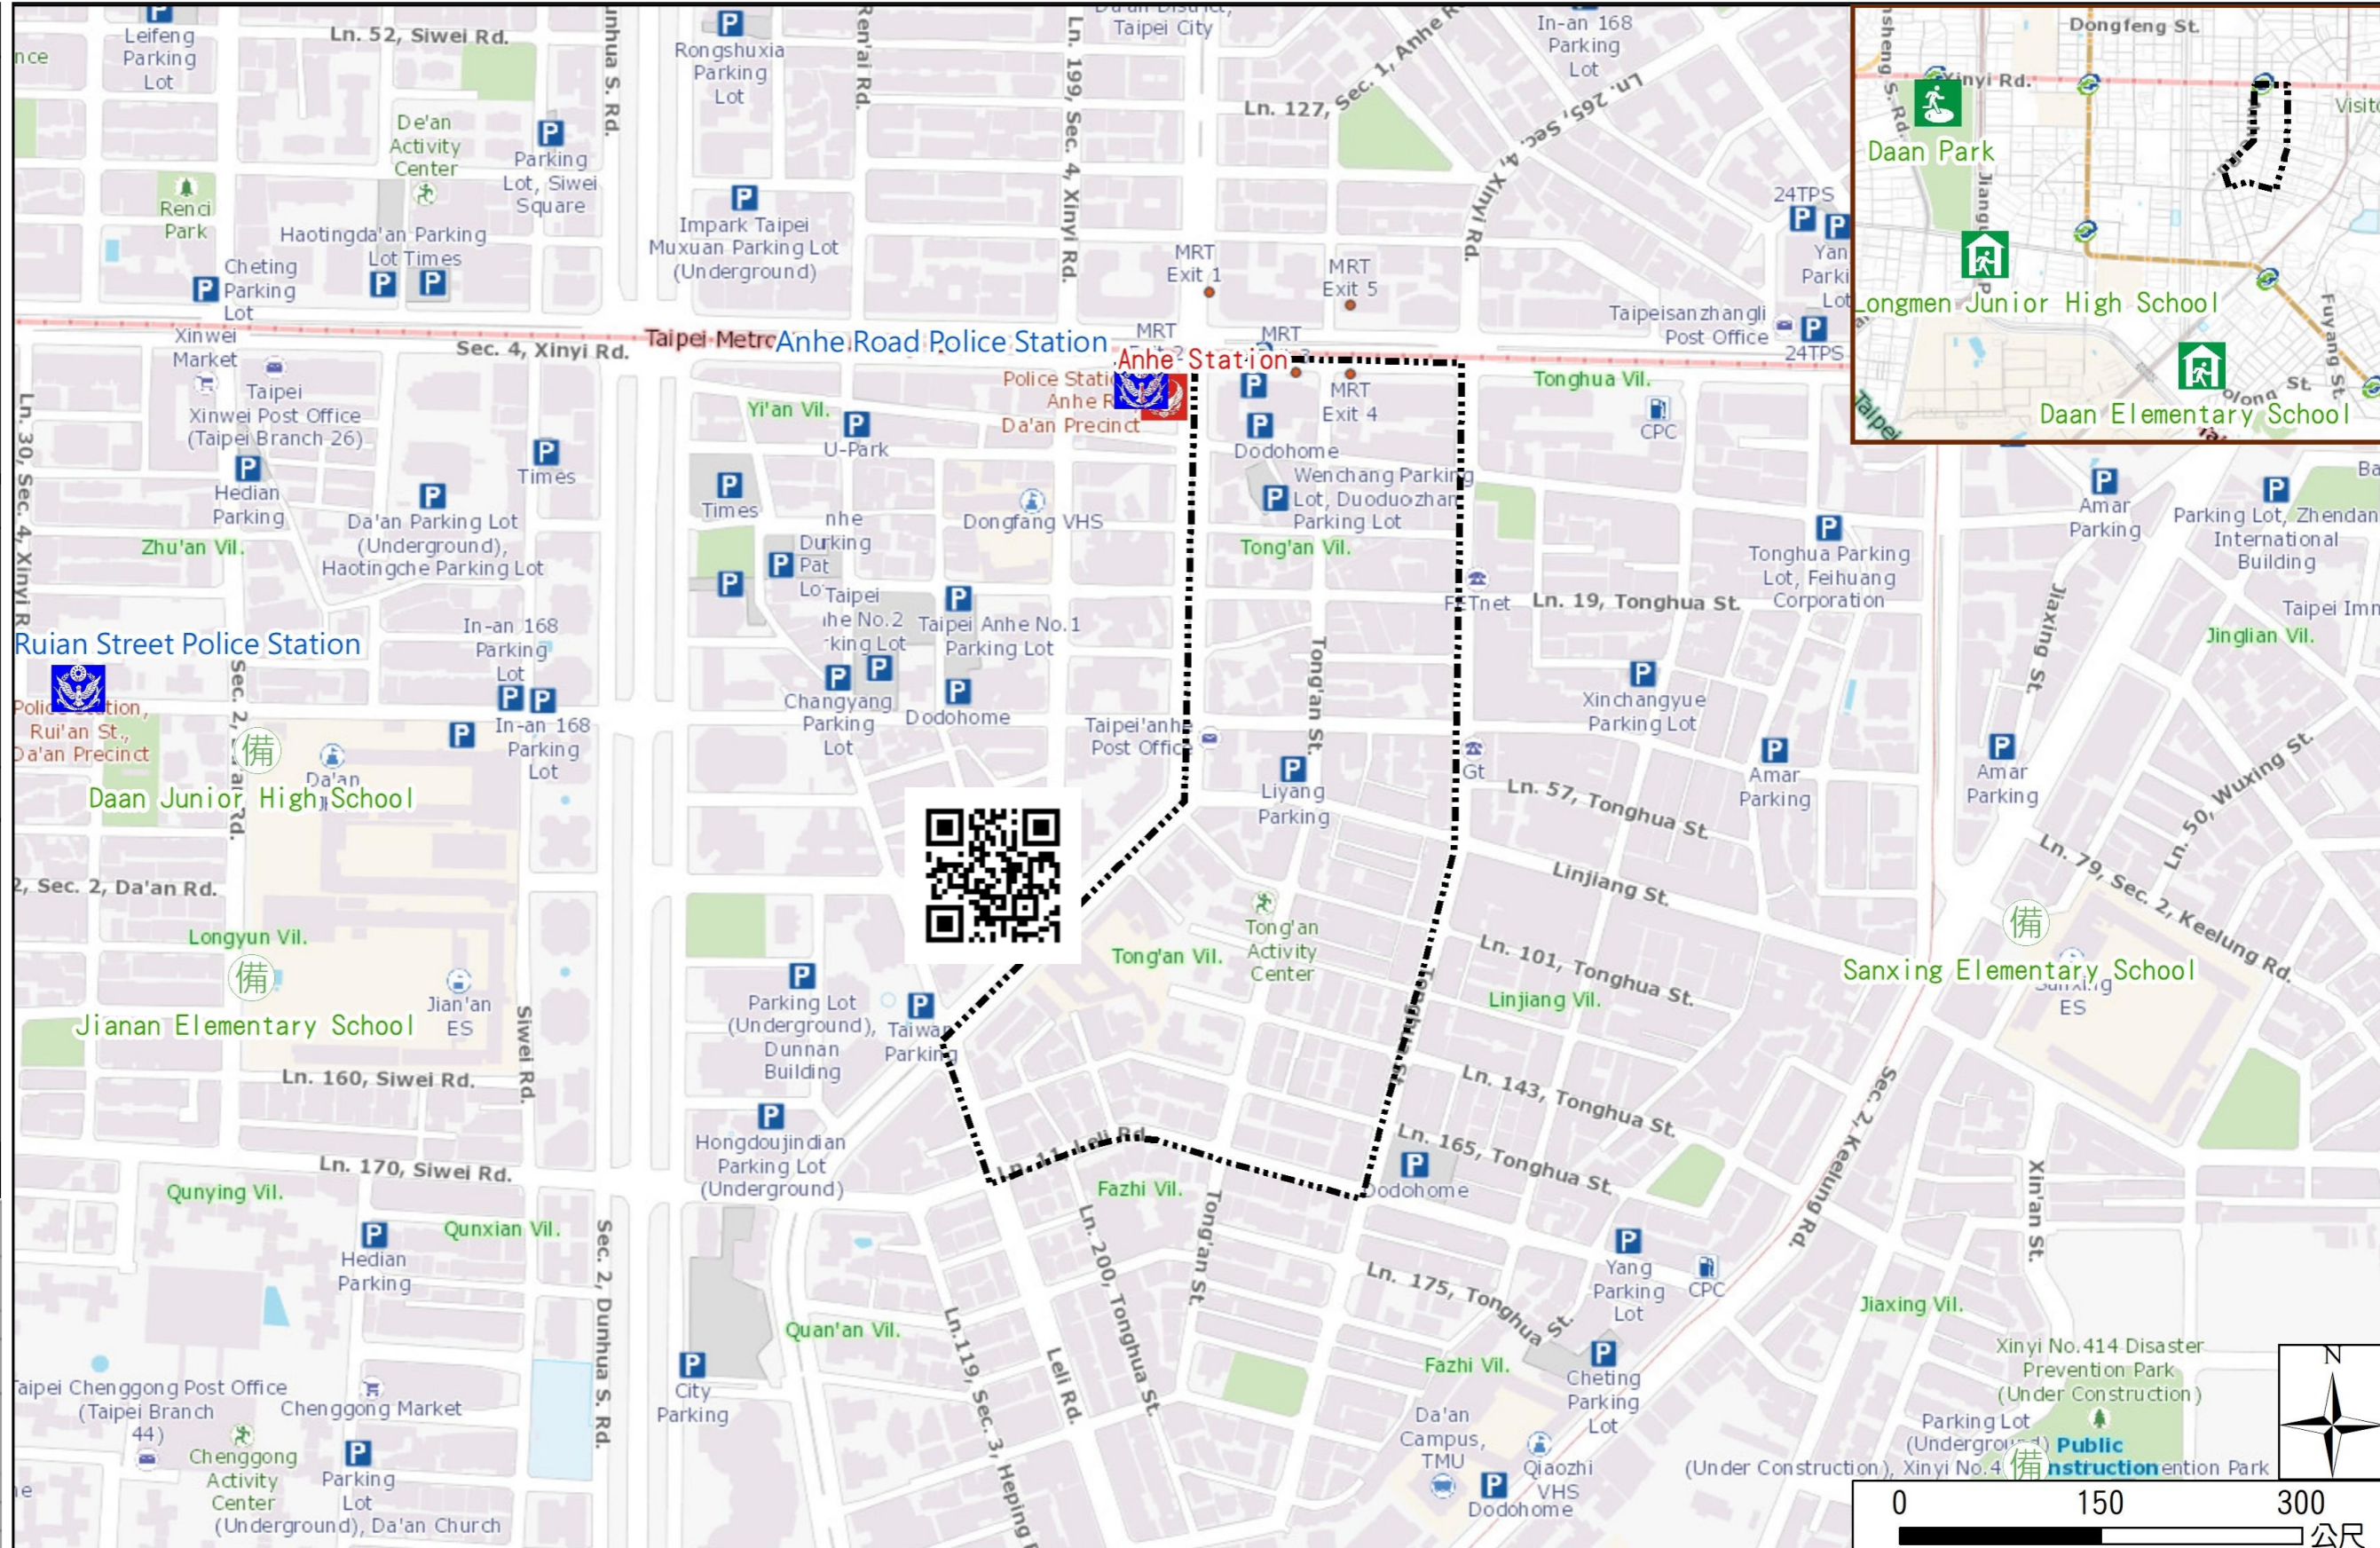

Tong'an Vil., Da'an Dist., Taipei City Evacuation Map

Emergency notification

Taipei Citizen Hotline : 1999
 Fire Department Tel. : 119
 Police Department Tel. : 110
 EOC of Da'an Dist.
 Non-emergency number :
 02-23511711
 Emergency number :
 02-66329119
Officer
 Mobile : 0988-179833
 Note: Please call this District's
 EOC to ensure that the evacuation
 shelter is open

Disaster Prevention Information Website

Taipei City Disaster Prevention Information Website

Evacuation Principle

Flood: Vertical evacuation or preventive evacuation
 Earthquake :

More disaster prevention knowledge :
 Taipei City Disaster Prevention Guide

Evacuation Shelter

Name	Daan Park Shelter for Earthquake
Address	No.32, Sec. 2, Xinsheng S. Rd.
Capacity	37949
Contact number	02-23032451
Name	Daan Elementary School (School for Priority Shelter) Shelter for Flood
Address	No. 129, Wolong St.
Capacity	152
Contact number	02-27322332#832
Name	Daan Junior High School
Address	No. 63, Sec. 2, Da'an Rd.
Capacity	274
Contact number	02-27557131#103
Name	Jianan Elementary School
Address	No. 99, Sec. 2, Da'an Rd.
Capacity	30
Contact number	02-27077719#140

Legend 圖例

里界 Village Boundary	避難收容處所 Evacuation Shelter	防救災單位 Disaster Rescue Resources	重要地標 Landmark
里界 Village Boundary	室內避難收容處所(優先安置學校) Indoor Evacuation Shelter (School for Priority Shelter)	警察單位 Police Department	重要地標 Landmark
	室外避難收容處所(防災公園) Outdoor Evacuation Shelter (Disaster Prevention Park)	消防單位 Fire Department	
	避難收容處所(備用) Evacuation Shelter (Backup)	急救責任醫院 Designated Hospital (Emergency Medical Treatment)	
		直升機起降場 Helipad	