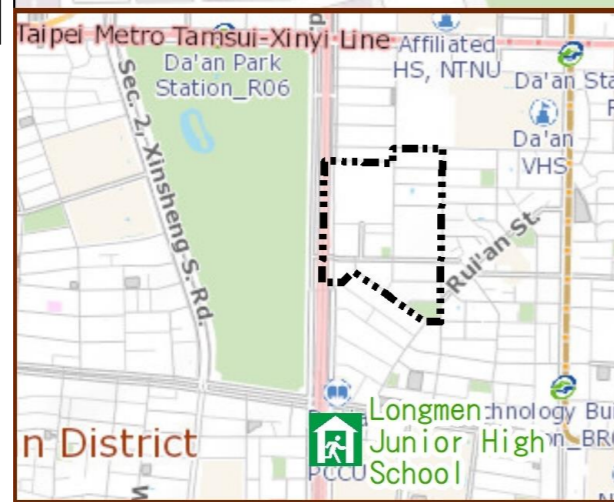

Evacuation Shelter

Name	Daan Park Shelter for Earthquake
Address	No.32, Sec. 2, Xinsheng S. Rd.
Capacity	37949
Contact number	02-23032451
Name	Long Men Junior High School (School for Priority Shelter) Shelter for Earthquake
Address	No. 269, Sec. 2, Jianguo S. Rd.
Capacity	319
Contact number	02-27330299#1402
Name	Daan Vocational High School
Address	No. 52, Sec. 2, Fuxing S. Rd.
Capacity	100
Contact number	02-27091630#1401
Name	Xinsheng Elementary School
Address	No. 36, Sec. 2, Xinsheng S. Rd.
Capacity	414
Contact number	02-23913122#231