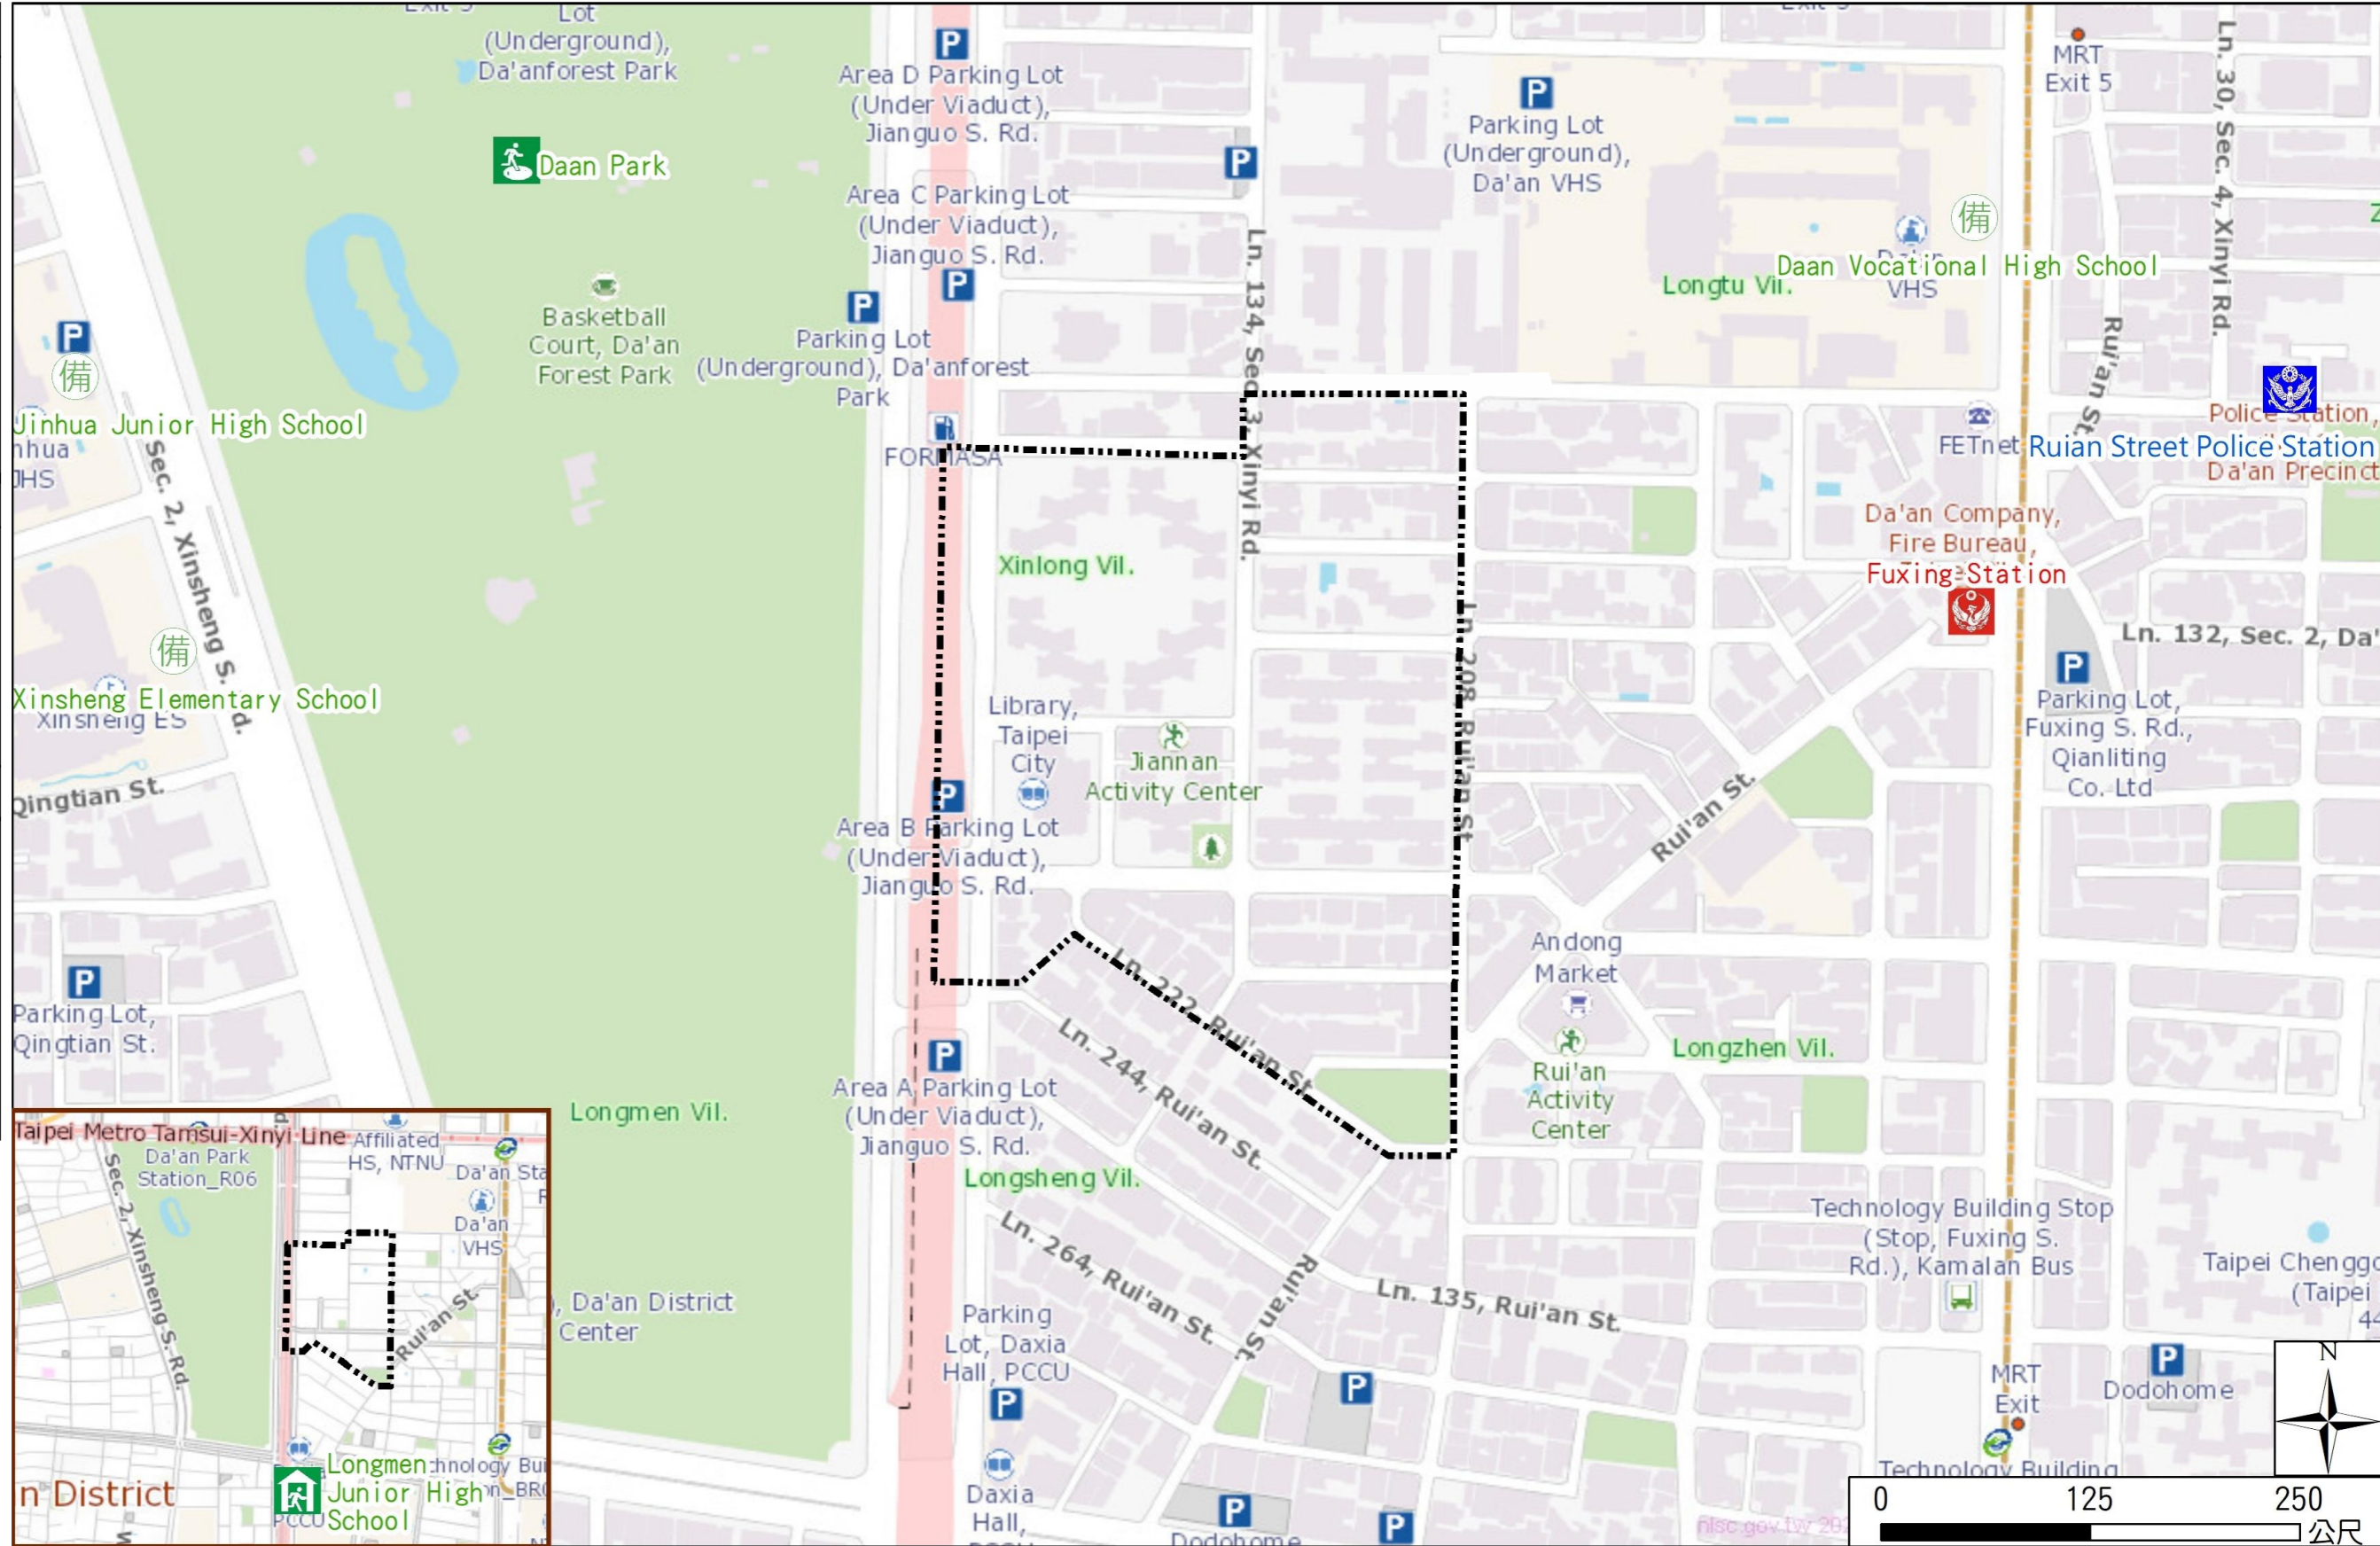

Xinlong Vil., Da'an Dist., Taipei City Evacuation Map

Emergency notification

Taipei Citizen Hotline : 1999
Fire Department Tel. : 119
Police Department Tel. : 110
EOC of Da'an Dist.
Non-emergency number : 02-23511711
Emergency number : 02-66329119
Officer
Mobile : 0988-179826
Note: Please call this District's EOC to ensure that the evacuation shelter is open

Disaster Prevention Information Website

[Taipei City Disaster Prevention Information Website](#)

Evacuation Principle

Flood: Vertical evacuation or preventive evacuation
Earthquake :

More disaster prevention knowledge :
[Taipei City Disaster Prevention Guide](#)

Evacuation Shelter

Name	Daan Park Shelter for Earthquake
Address	No.32, Sec. 2, Xinsheng S. Rd.
Capacity	37949
Contact number	02-23032451
Name	Long Men Junior High School (School for Priority Shelter) Shelter for Earthquake
Address	No. 269, Sec. 2, Jianguo S. Rd.
Capacity	319
Contact number	02-27330299#1402
Name	Daan Vocational High School
Address	No. 52, Sec. 2, Fuxing S. Rd.
Capacity	100
Contact number	02-27091630#1401
Name	Xinsheng Elementary School
Address	No. 36, Sec. 2, Xinsheng S. Rd.
Capacity	414
Contact number	02-23913122#231