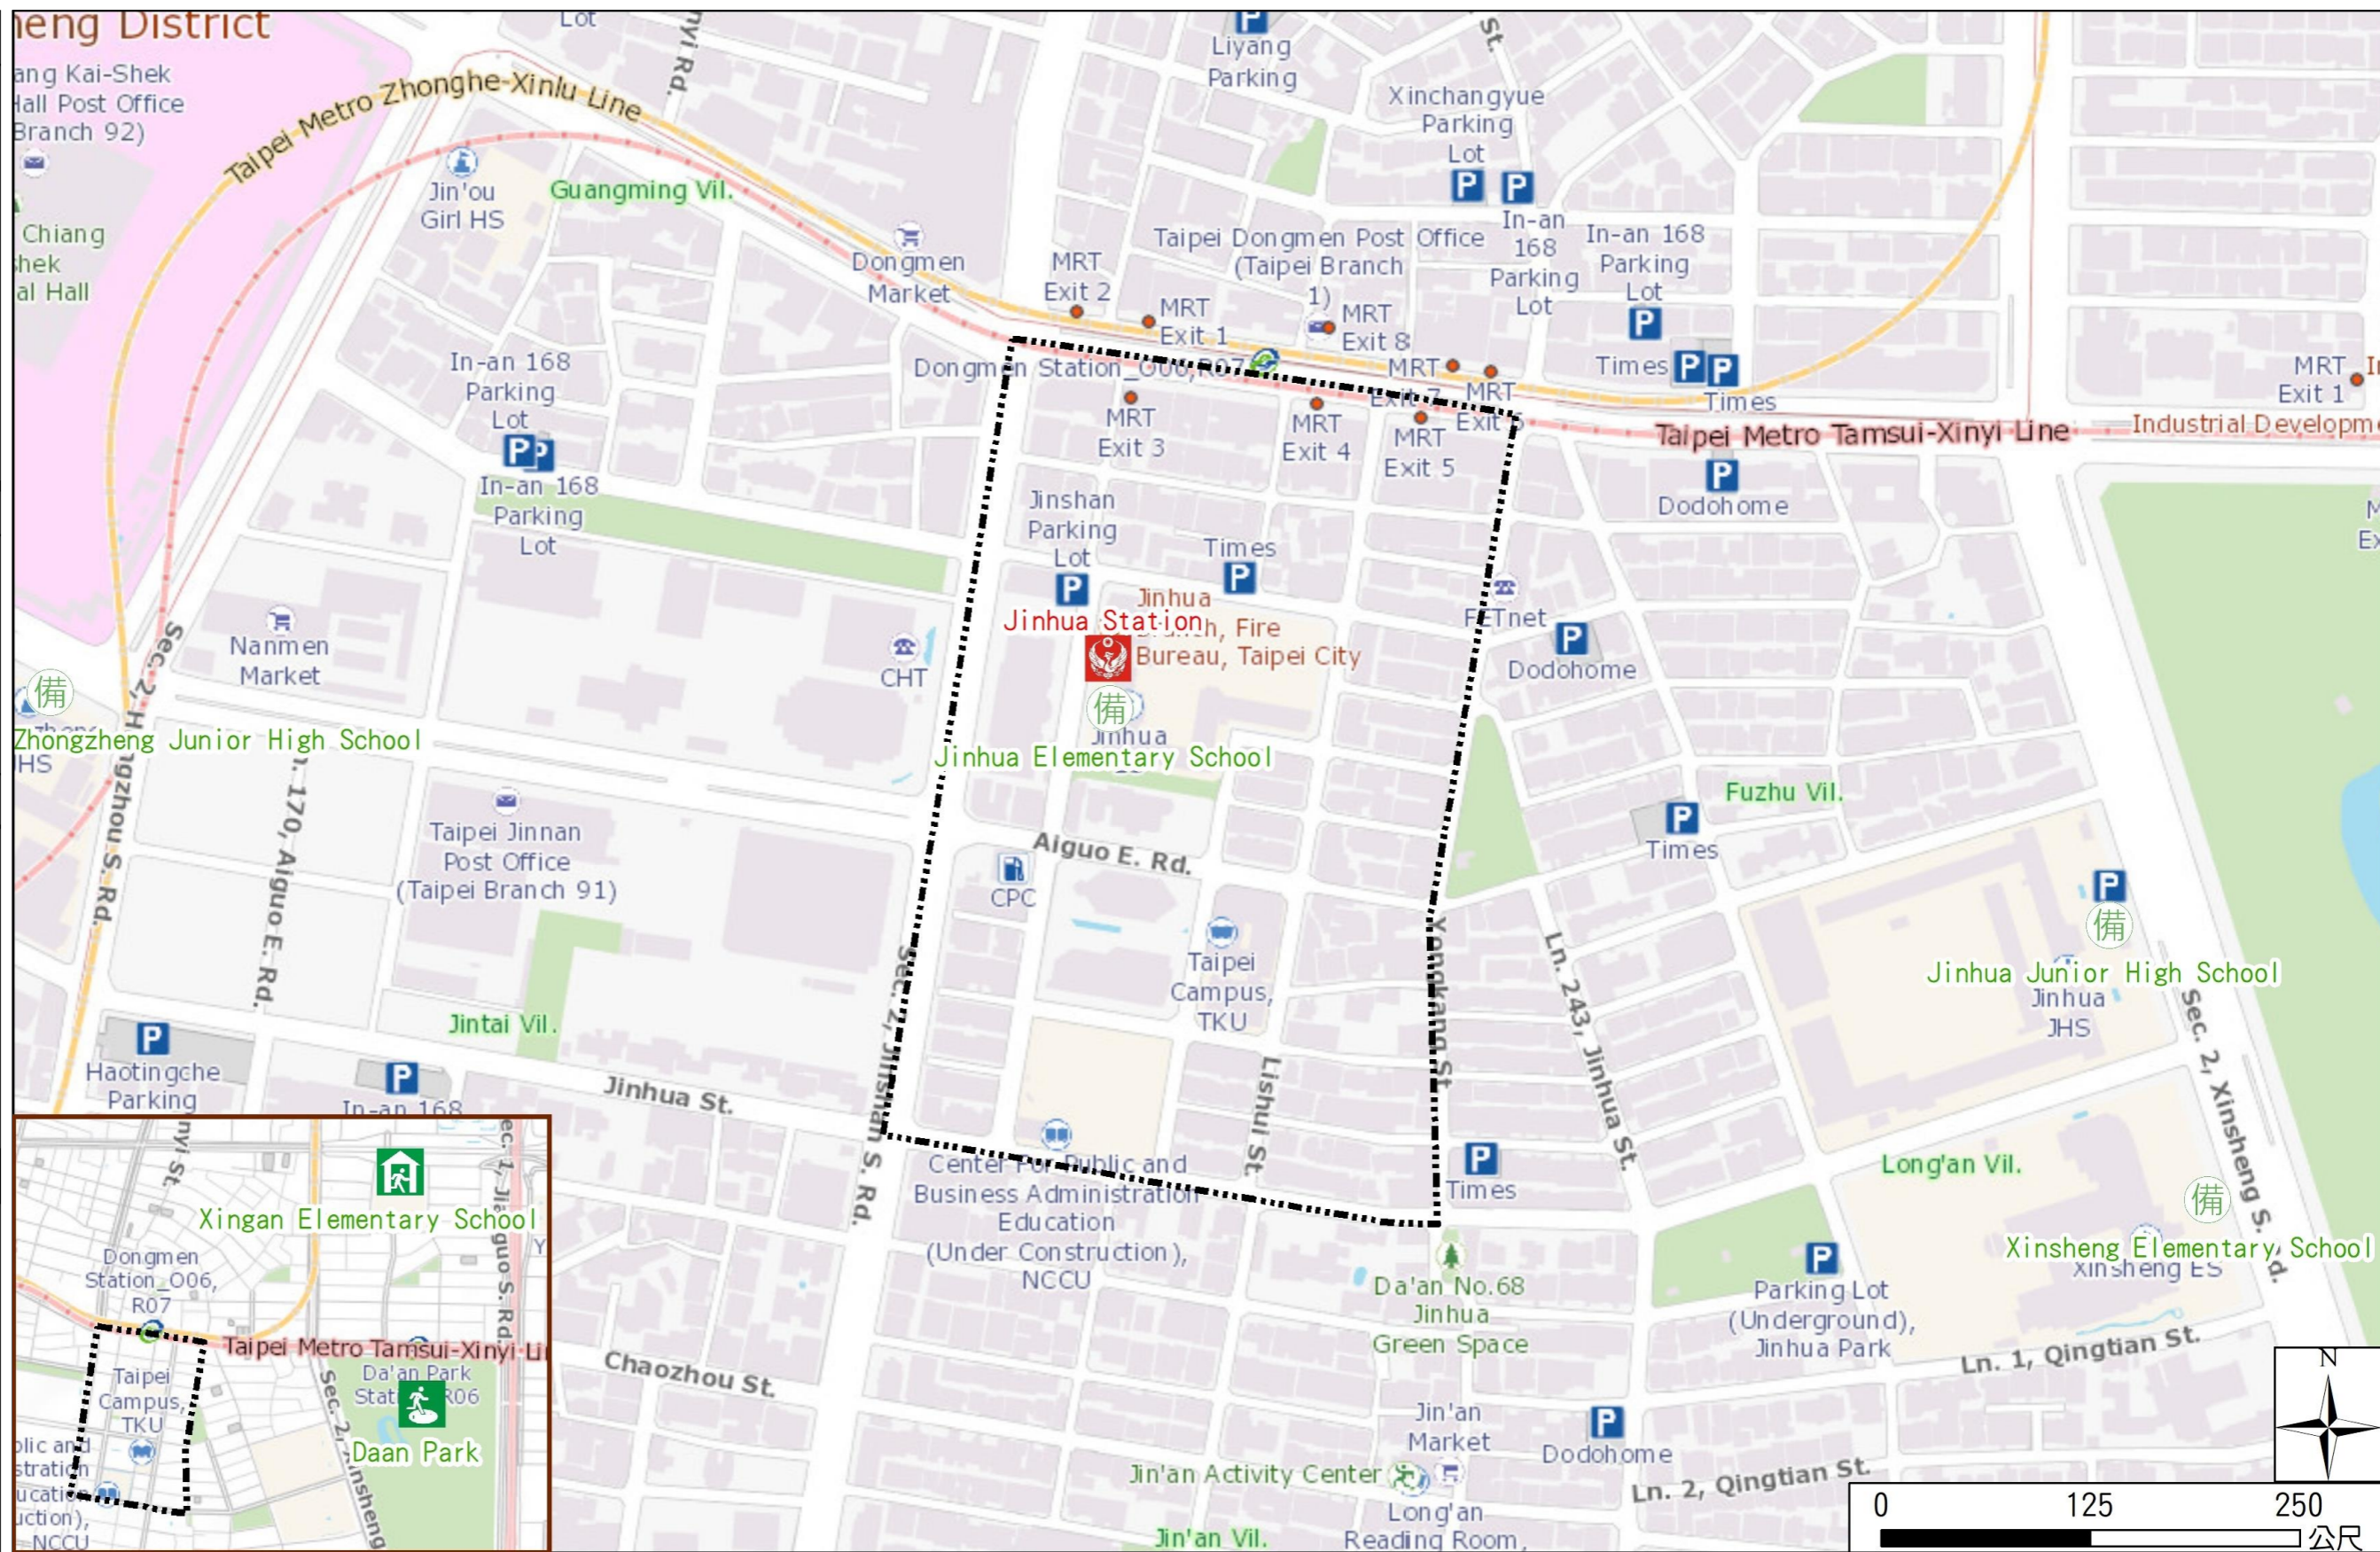

Yongkang Vil., Da'an Dist., Taipei City Evacuation Map

Emergency notification

Taipei Citizen Hotline : 1999
Fire Department Tel. : 119
Police Department Tel. : 110
EOC of Da'an Dist.
Non-emergency number :
02-23511711
Emergency number :
02-66329119
Officer
Mobile : 0988-179821
Note: Please call this District's
EOC to ensure that the evacuation
shelter is open

Disaster Prevention Information Website

[Taipei City Disaster Prevention Information Website](#)

Evacuation Principle

Flood: Vertical evacuation or preventive evacuation
Earthquake :

More disaster prevention knowledge :
[Taipei City Disaster Prevention Guide](#)

Evacuation Shelter

Name	Daan Park Shelter for Earthquake
Address	No.32, Sec. 2, Xinsheng S. Rd.
Capacity	37949
Contact number	02-23032451
Name	Xingan Elementary School (School for Priority Shelter) Shelter for Earthquake
Address	No. 22, Sec. 3, Ren'ai Rd.
Capacity	183
Contact number	02-27074191#3301
Name	Jinhua Elementary School
Address	No. 11, Ln. 79, Aiguo E. Rd.
Capacity	84
Contact number	02-23917402#830
Name	Jinhua Junior High School
Address	No.32, Sec. 2, Xinsheng S. Rd.
Capacity	300
Contact number	02-33931799#512

Legend 圖例	里界 Village Boundary	避難收容處所 Evacuation Shelter	防救災單位 Disaster Rescue Resources	重要地標 Landmark
	里界 Village Boundary	室內避難收容處所(優先安置學校) Indoor Evacuation Shelter (School for Priority Shelter)	警察單位 Police Department	重要地標 Landmark
		室外避難收容處所(防災公園) Outdoor Evacuation Shelter (Disaster Prevention Park)	消防單位 Fire Department	
		避難收容處所(備用) Evacuation Shelter (Backup)	急救責任醫院 Designated Hospital (Emergency Medical Treatment)	
			直升機起降場 Helipad