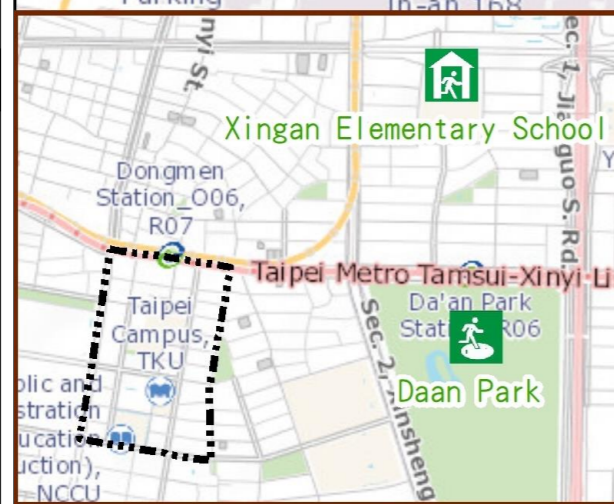

Yongkang Vil., Da'an Dist., Taipei City Evacuation Map

Emergency notification

Taipei Citizen Hotline : 1999
Fire Department Tel. : 119
Police Department Tel. : 110
EOC of Da'an Dist.
Non-emergency number :
02-23511711
Emergency number :
02-66329119
Officer
Mobile : 0988-179821
Note: Please call this District's
EOC to ensure that the evacuation
shelter is open

Disaster Prevention Information Website

[Taipei City Disaster Prevention Information Website](#)

Evacuation Principle

Flood: Vertical evacuation or preventive evacuation
Earthquake :

More disaster prevention knowledge :
[Taipei City Disaster Prevention Guide](#)

Evacuation Shelter

Name	Daan Park Shelter for Earthquake
Address	No.32, Sec. 2, Xinsheng S. Rd.
Capacity	37949
Contact number	02-23032451
Name	Xingan Elementary School (School for Priority Shelter) Shelter for Earthquake
Address	No. 22, Sec. 3, Ren'ai Rd.
Capacity	183
Contact number	02-27074191#3301
Name	Jinhua Elementary School
Address	No. 11, Ln. 79, Aiguo E. Rd.
Capacity	84
Contact number	02-23917402#830
Name	Jinhua Junior High School
Address	No.32, Sec. 2, Xinsheng S. Rd.
Capacity	300
Contact number	02-33931799#512

Legend 圖例	里界 Village Boundary	避難收容處所 Evacuation Shelter	防救災單位 Disaster Rescue Resources	重要地標 Landmark
	里界 Village Boundary	室內避難收容處所(優先安置學校) Indoor Evacuation Shelter (School for Priority Shelter)	警察單位 Police Department	重要地標 Landmark
		室外避難收容處所(防災公園) Outdoor Evacuation Shelter (Disaster Prevention Park)	消防單位 Fire Department	
		避難收容處所(備用) Evacuation Shelter (Backup)	急救責任醫院 Designated Hospital (Emergency Medical Treatment)	
			直升機起降場 Helipad