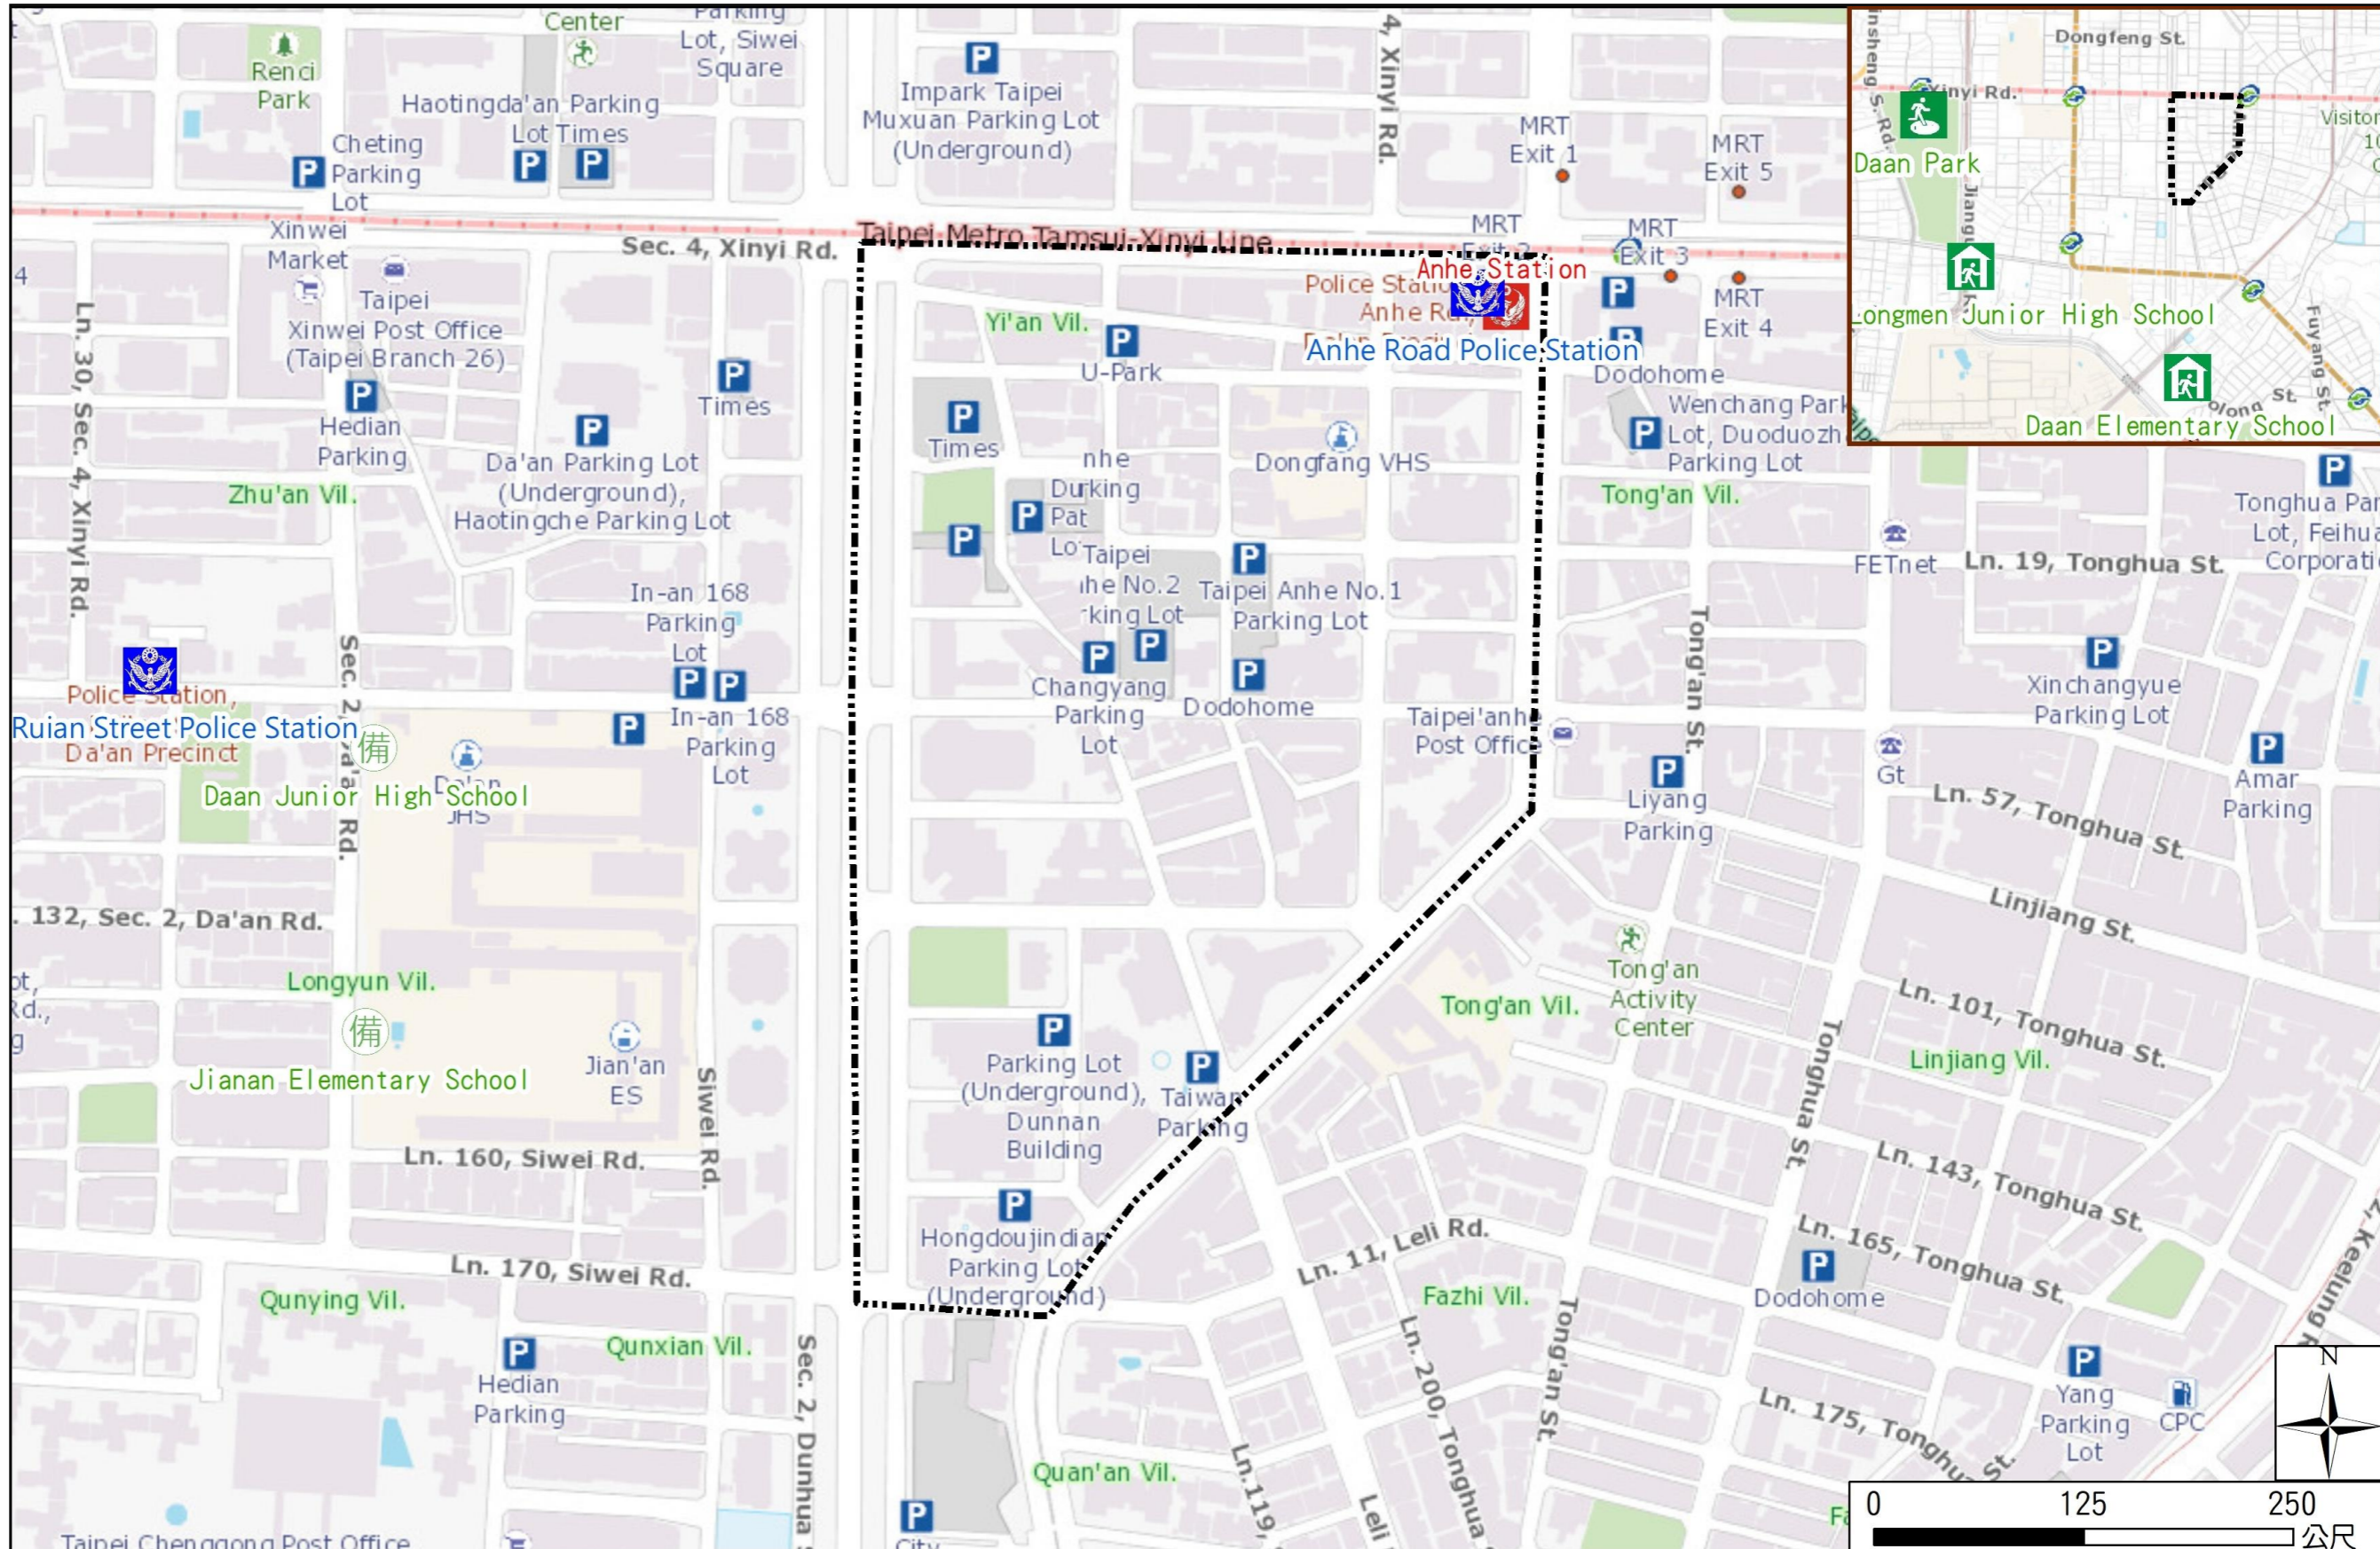

Yi'an Vil., Da'an Dist., Taipei City Evacuation Map

Emergency notification

Taipei Citizen Hotline : 1999
 Fire Department Tel. : 119
 Police Department Tel. : 110
 EOC of Da'an Dist.
 Non-emergency number : 02-23511711
 Emergency number : 02-66329119
 Officer
 Mobile : 0988-179831
 Note: Please call this District's EOC to ensure that the evacuation shelter is open

Disaster Prevention Information Website

Taipei City Disaster Prevention Information Website

Evacuation Principle

Flood: Vertical evacuation or preventive evacuation
 Earthquake :

More disaster prevention knowledge :
 Taipei City Disaster Prevention Guide

Evacuation Shelter

Name	Daan Park Shelter for Earthquake
Address	No.32, Sec. 2, Xinsheng S. Rd.
Capacity	37949
Contact number	02-23032451
Name	Long Men Junior High School (School for Priority Shelter) Shelter for Earthquake
Address	No. 269, Sec. 2, Jianguo S. Rd.
Capacity	319
Contact number	02-27330299#1402
Name	Daan Junior High School
Address	No. 63, Sec. 2, Da'an Rd.
Capacity	274
Contact number	02-27557131#103
Name	Jianan Elementary School
Address	No. 99, Sec. 2, Da'an Rd.
Capacity	30
Contact number	02-27077719#140