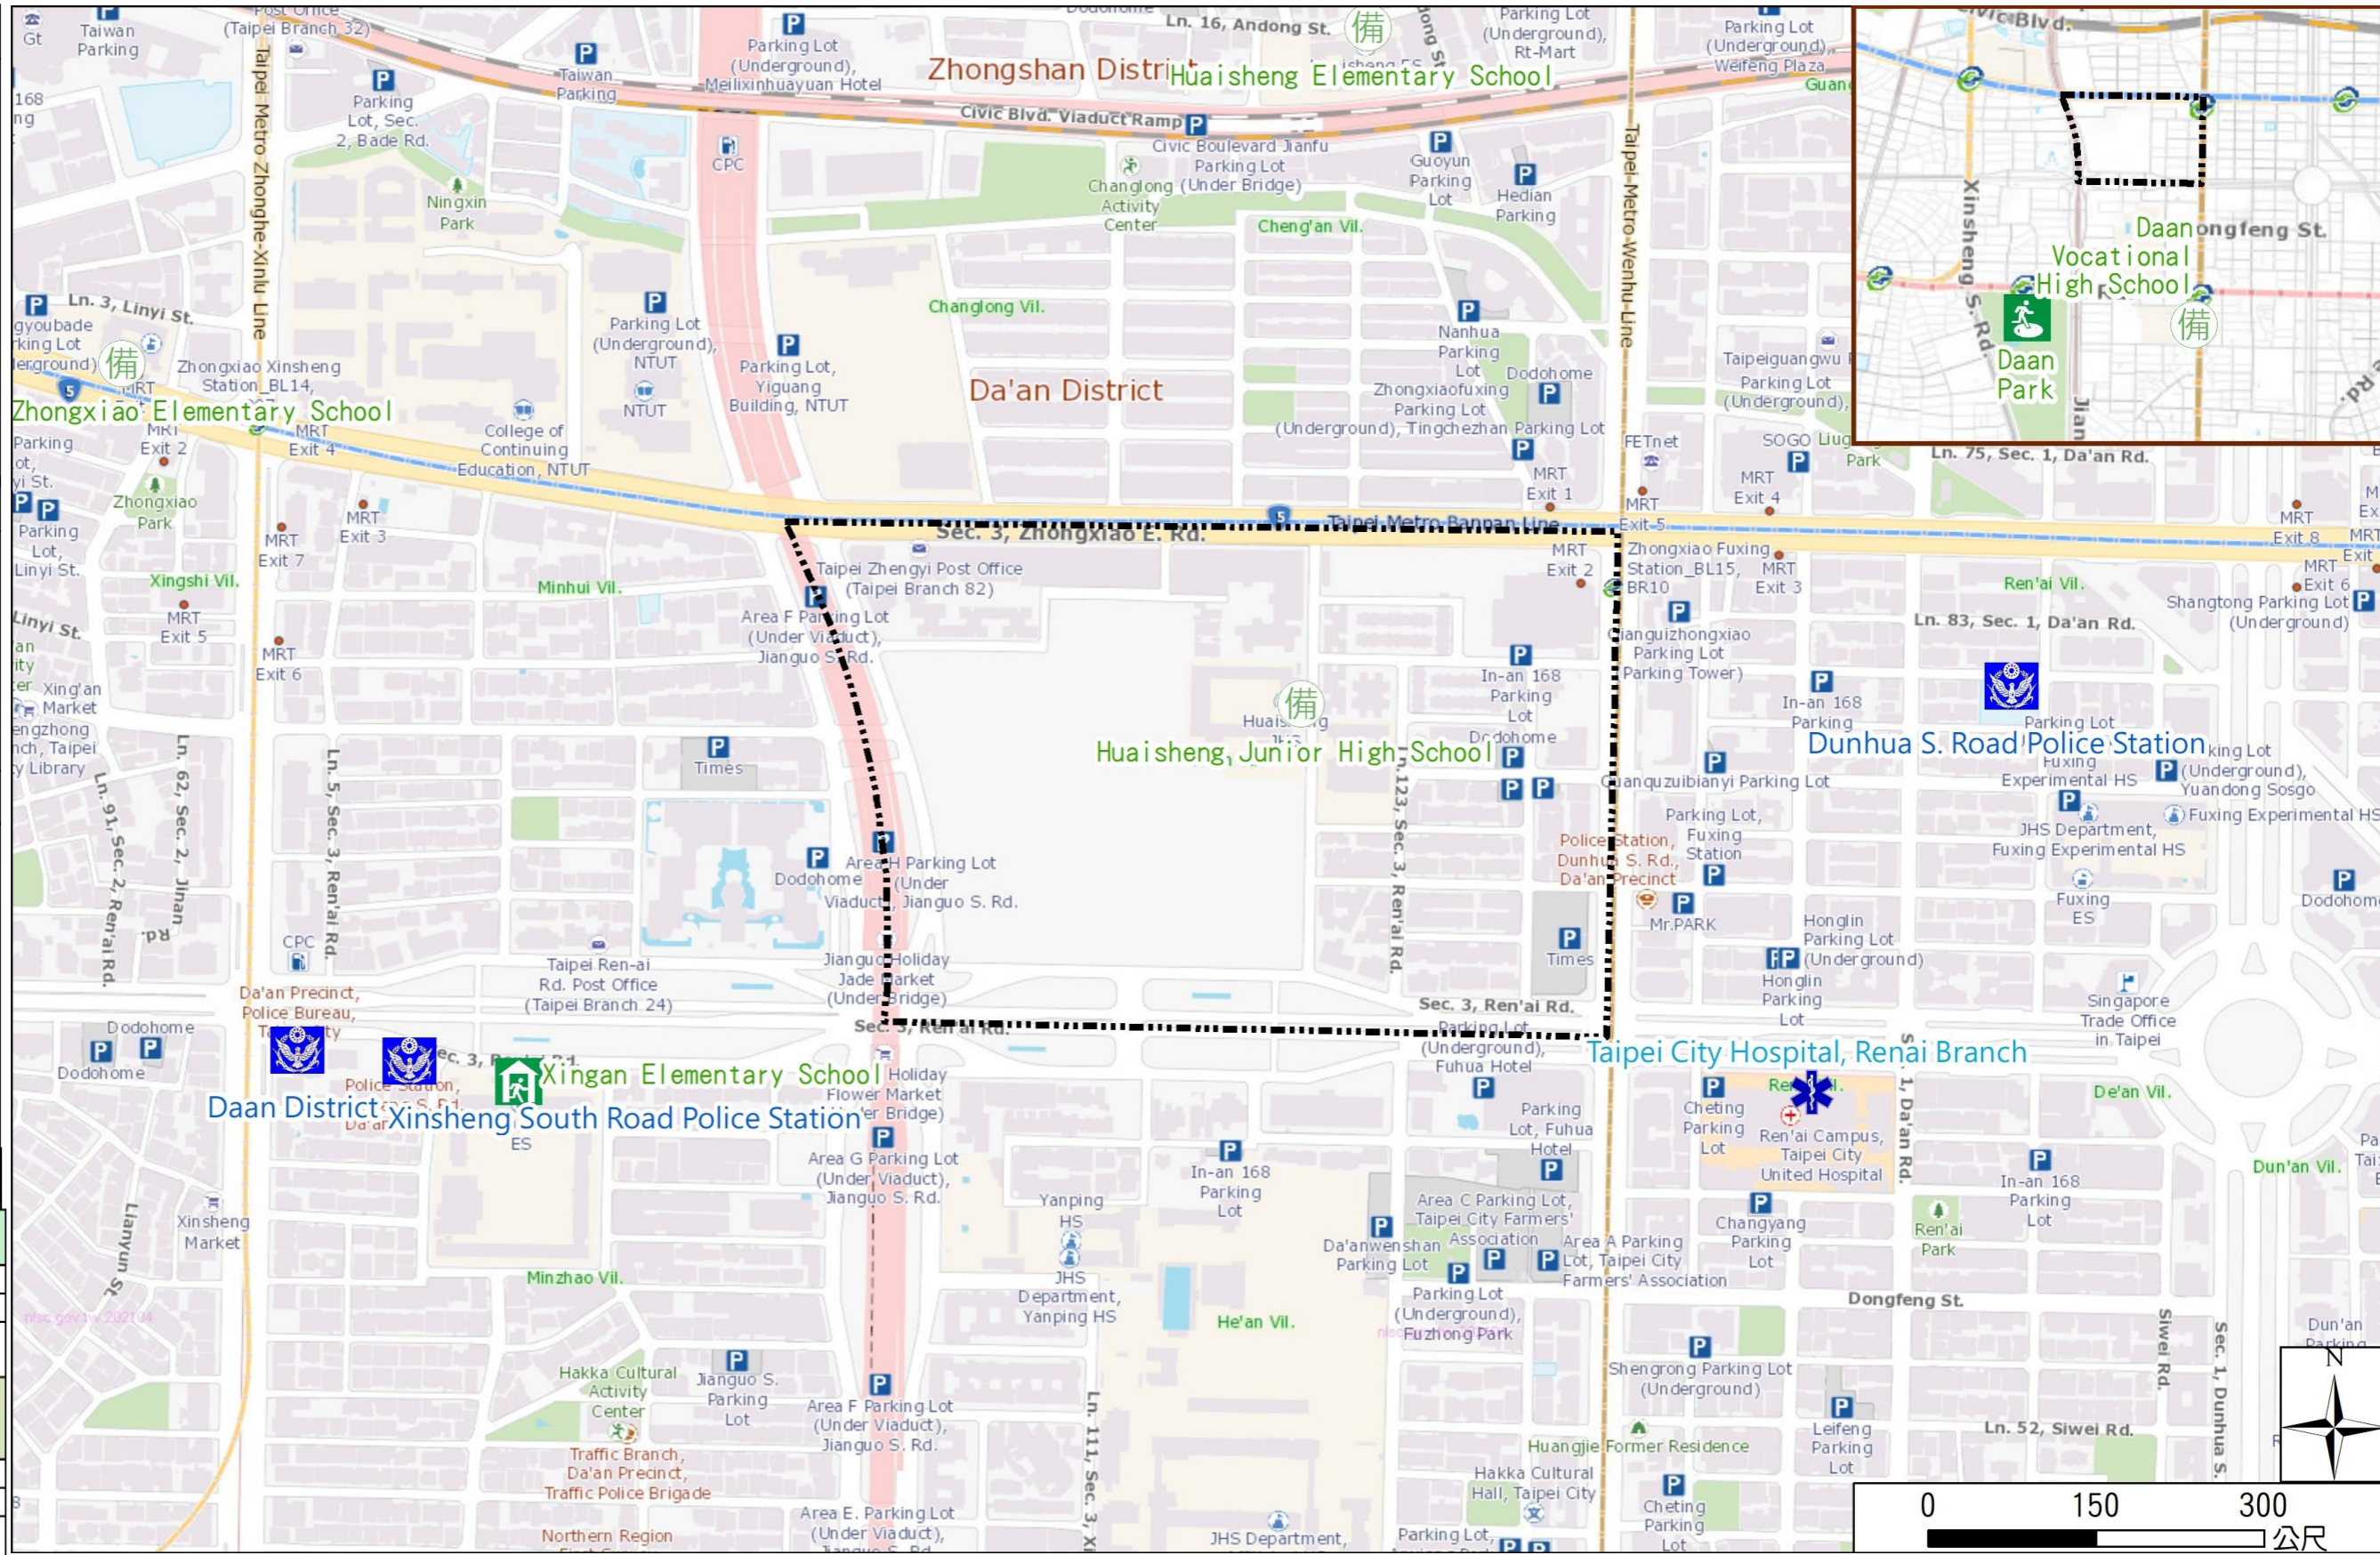

Yicun Vil., Da' an Dist., Taipei City Evacuation Map

Emergency notification

Taipei Citizen Hotline : 1999
Fire Department Tel. : 119
Police Department Tel. : 110
EOC of Da'an Dist.
Non-emergency number : 02-23511711
Emergency number : 02-66329119
Officer
Mobile : 0988-179809
Note: Please call this District's EOC to ensure that the evacuation shelter is open

Disaster Prevention Information Website

Taipei City Disaster Prevention Information Website

Evacuation Principle

Flood: Vertical evacuation or preventive evacuation
Earthquake :

More disaster prevention knowledge :
Taipei City Disaster Prevention Guide

Evacuation Shelter

Name	Daan Park Shelter for Earthquake
Address	No.32, Sec. 2, Xinsheng S. Rd.
Capacity	37949
Contact number	02-23032451
Name	Xingan Elementary School (School for Priority Shelter) Shelter for Earthquake
Address	No. 22, Sec. 3, Ren'ai Rd.
Capacity	183
Contact number	02-27074191#3301
Name	Huaisheng Junior High School
Address	No. 30, Ln. 248, Sec. 3, Zhongxiao E. Rd.
Capacity	167
Contact number	02-27215078#331
Name	Daan Vocational High School
Address	No. 52, Sec. 2, Fuxing S. Rd.
Capacity	100
Contact number	02-27091630#1401

Legend 圖例	里界 Village Boundary	避難收容處所 Evacuation Shelter	防救災單位 Disaster Rescue Resources	重要地標 Landmark
	里界 Village Boundary	室內避難收容處所(優先安置學校) Indoor Evacuation Shelter (School for Priority Shelter)	警察單位 Police Department	重要地標 Landmark
		室外避難收容處所(防災公園) Outdoor Evacuation Shelter (Disaster Prevention Park)	消防單位 Fire Department	
		避難收容處所(備用) Evacuation Shelter (Backup)	急救責任醫院 Designated Hospital (Emergency Medical Treatment)	
			直升機起降場 Helipad