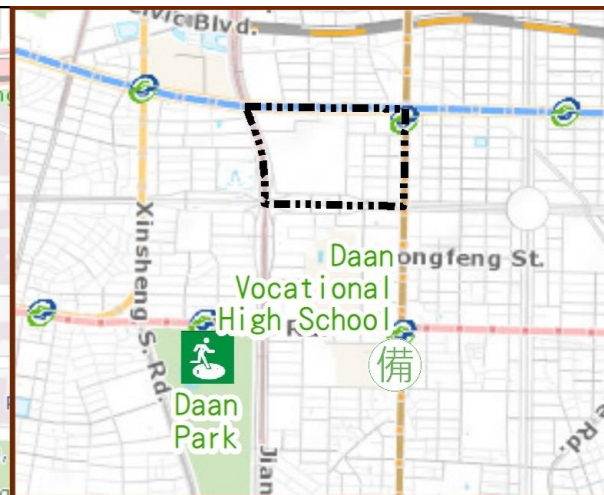

Yicun Vil., Da' an Dist., Taipei City Evacuation Map

Emergency notification

Taipei Citizen Hotline : 1999
Fire Department Tel. : 119
Police Department Tel. : 110
EOC of Da'an Dist.
Non-emergency number : 02-23511711
Emergency number : 02-66329119
Officer
Mobile : 0988-179809
Note: Please call this District's EOC to ensure that the evacuation shelter is open

Evacuation Shelter

Name	Daan Park Shelter for Earthquake
Address	No.32, Sec. 2, Xinsheng S. Rd.
Capacity	37949
Contact number	02-23032451
Name	Xingan Elementary School (School for Priority Shelter) Shelter for Earthquake
Address	No. 22, Sec. 3, Ren'ai Rd.
Capacity	183
Contact number	02-27074191#3301
Name	Huaisheng Junior High School
Address	No. 30, Ln. 248, Sec. 3, Zhongxiao E. Rd.
Capacity	167
Contact number	02-27215078#331
Name	Daan Vocational High School
Address	No. 52, Sec. 2, Fuxing S. Rd.
Capacity	100
Contact number	02-27091630#1401