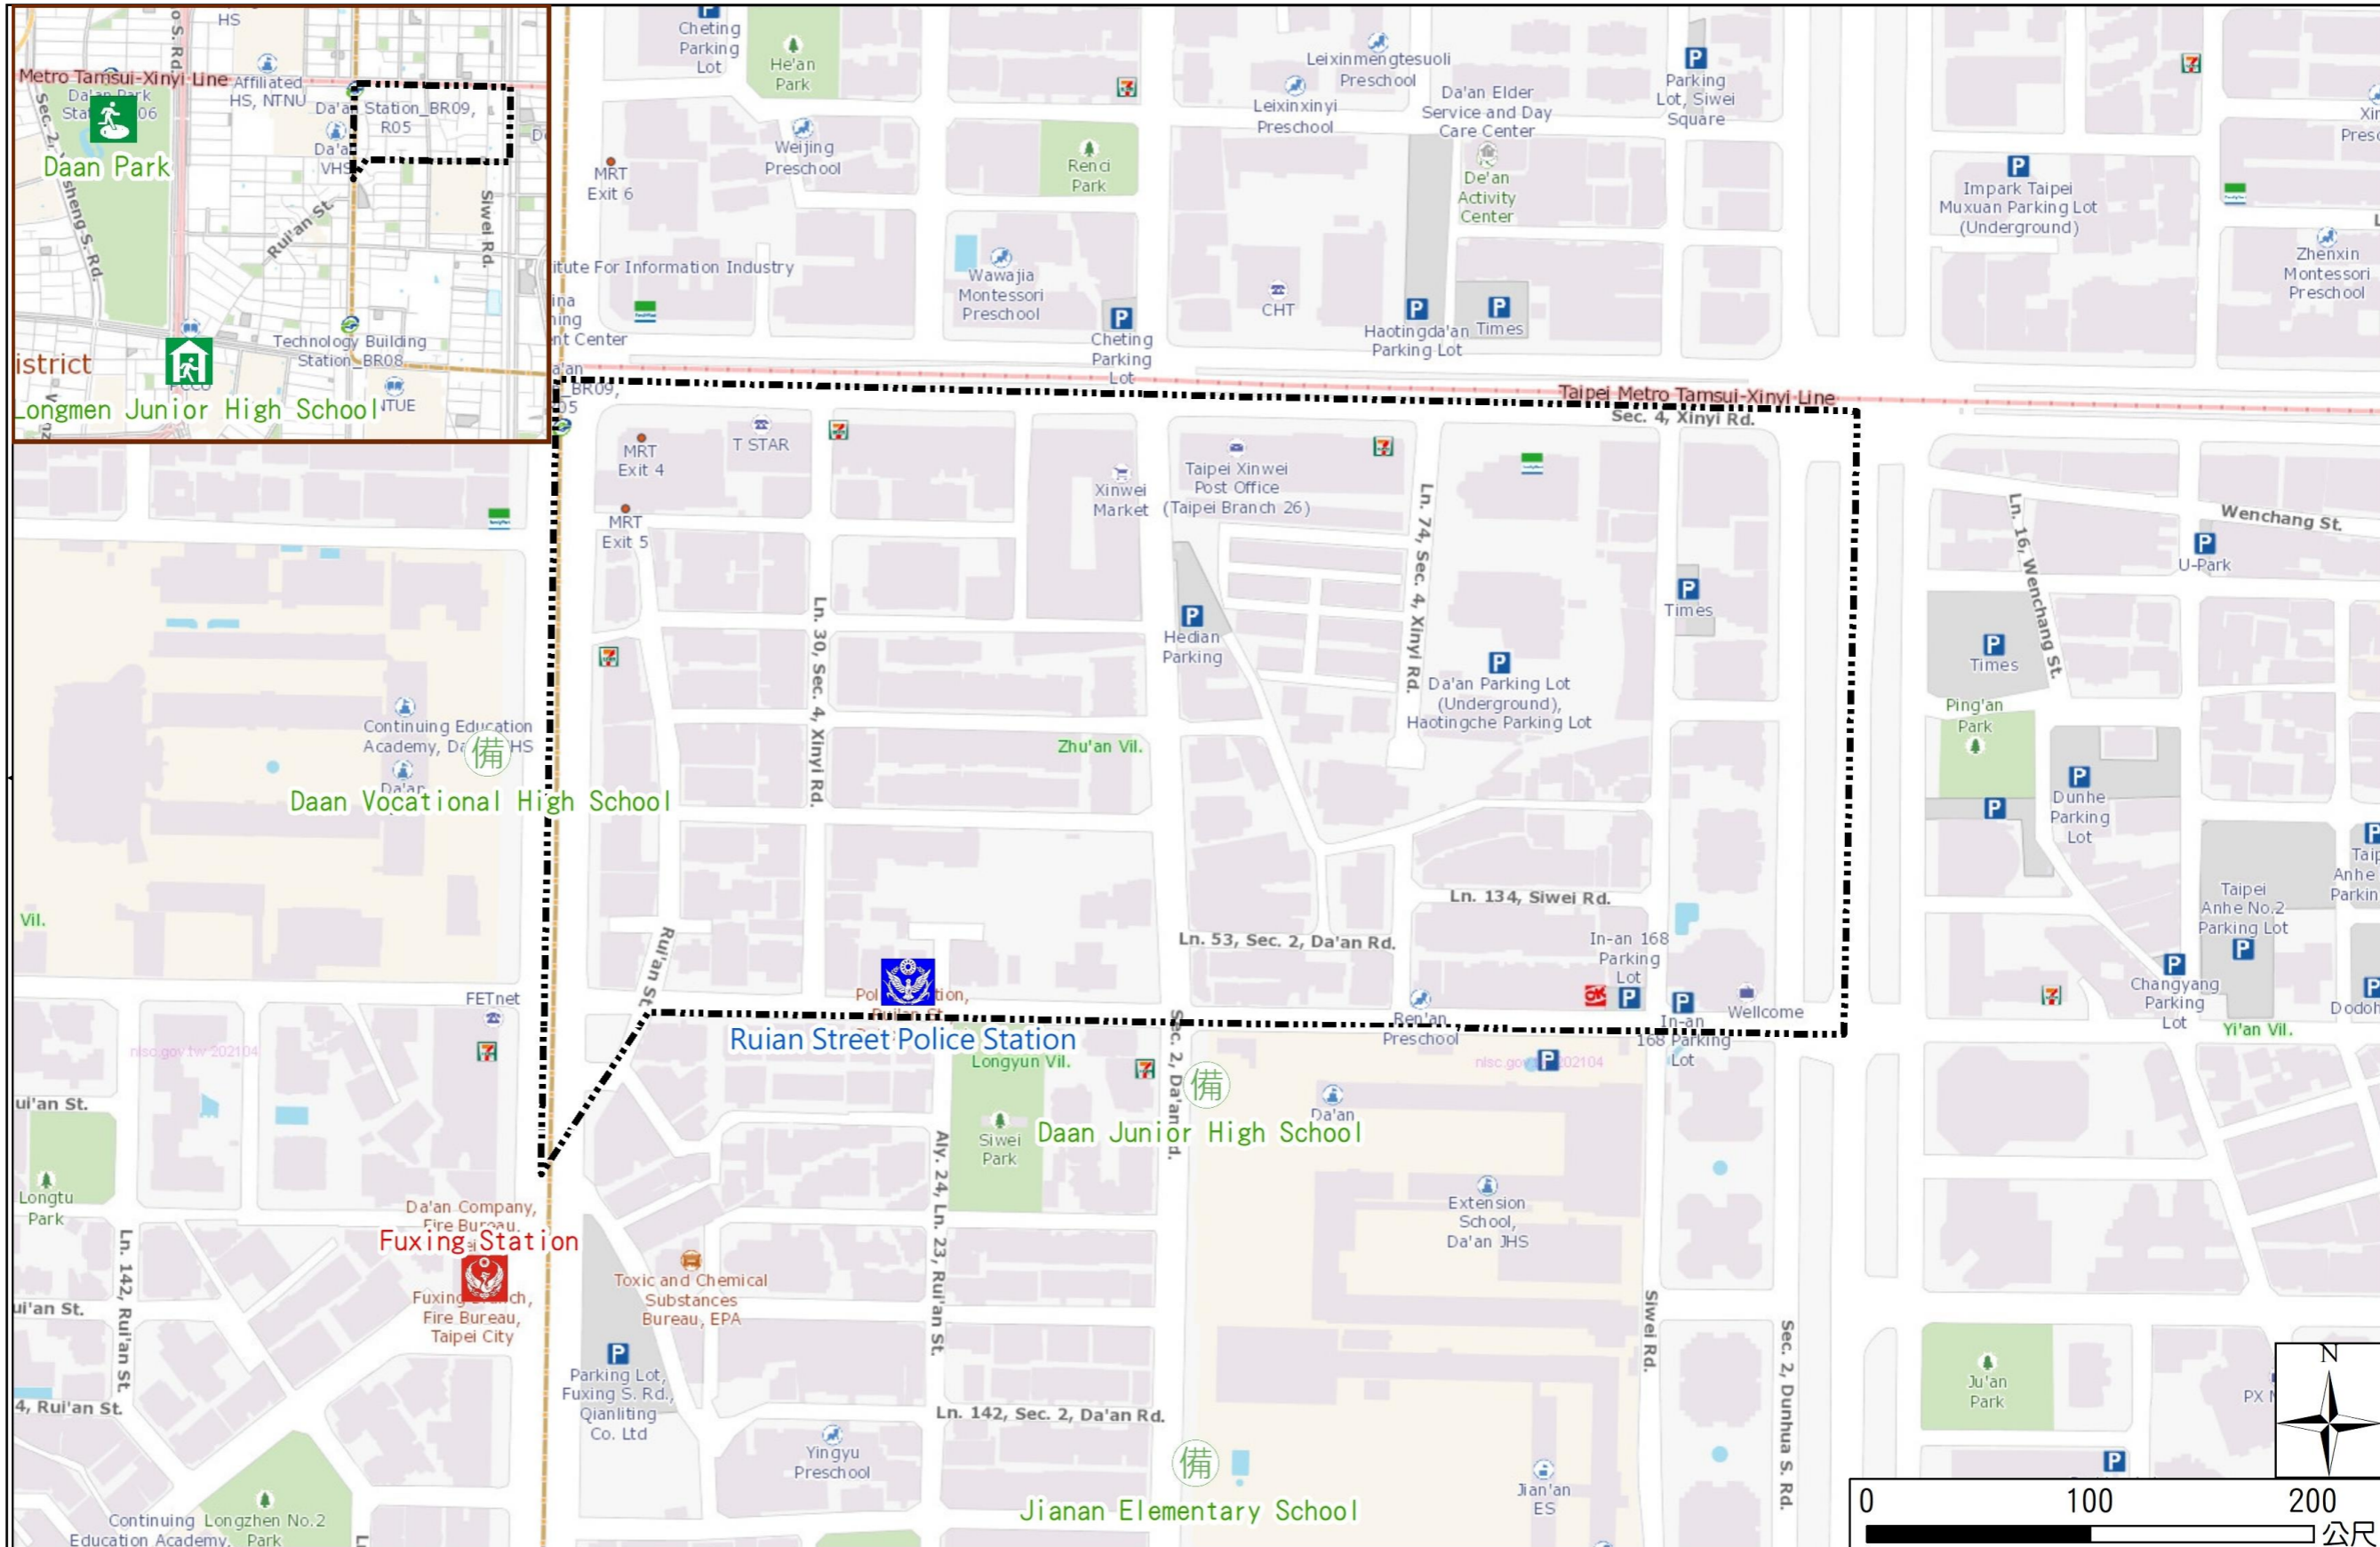

Zhu'an Vil., Da'an Dist., Taipei City Evacuation Map

Emergency notification

Taipei Citizen Hotline : 1999
Fire Department Tel. : 119
Police Department Tel. : 110
EOC of Da'an Dist.
Non-emergency number : 02-23511711
Emergency number : 02-66329119
Officer
Mobile : 0988-179830
Note: Please call this District's EOC to ensure that the evacuation shelter is open

Evacuation Shelter

Name	Daan Park Shelter for Earthquake
Address	No.32, Sec. 2, Xinheng S. Rd.
Capacity	37949
Contact number	02-23032451
Name	Long Men Junior High School (School for Priority Shelter) Shelter for Earthquake
Address	No. 269, Sec. 2, Jianquo S. Rd.
Capacity	319
Contact number	02-27330299#1402
Name	Daan Vocational High School
Address	No. 63, Sec. 2, Da'an Rd.
Capacity	274
Contact number	02-27557131#103
Name	Daan Junior High School
Address	No. 52, Sec. 2, Fuxing S. Rd.
Capacity	100
Contact number	02-27091630#1401