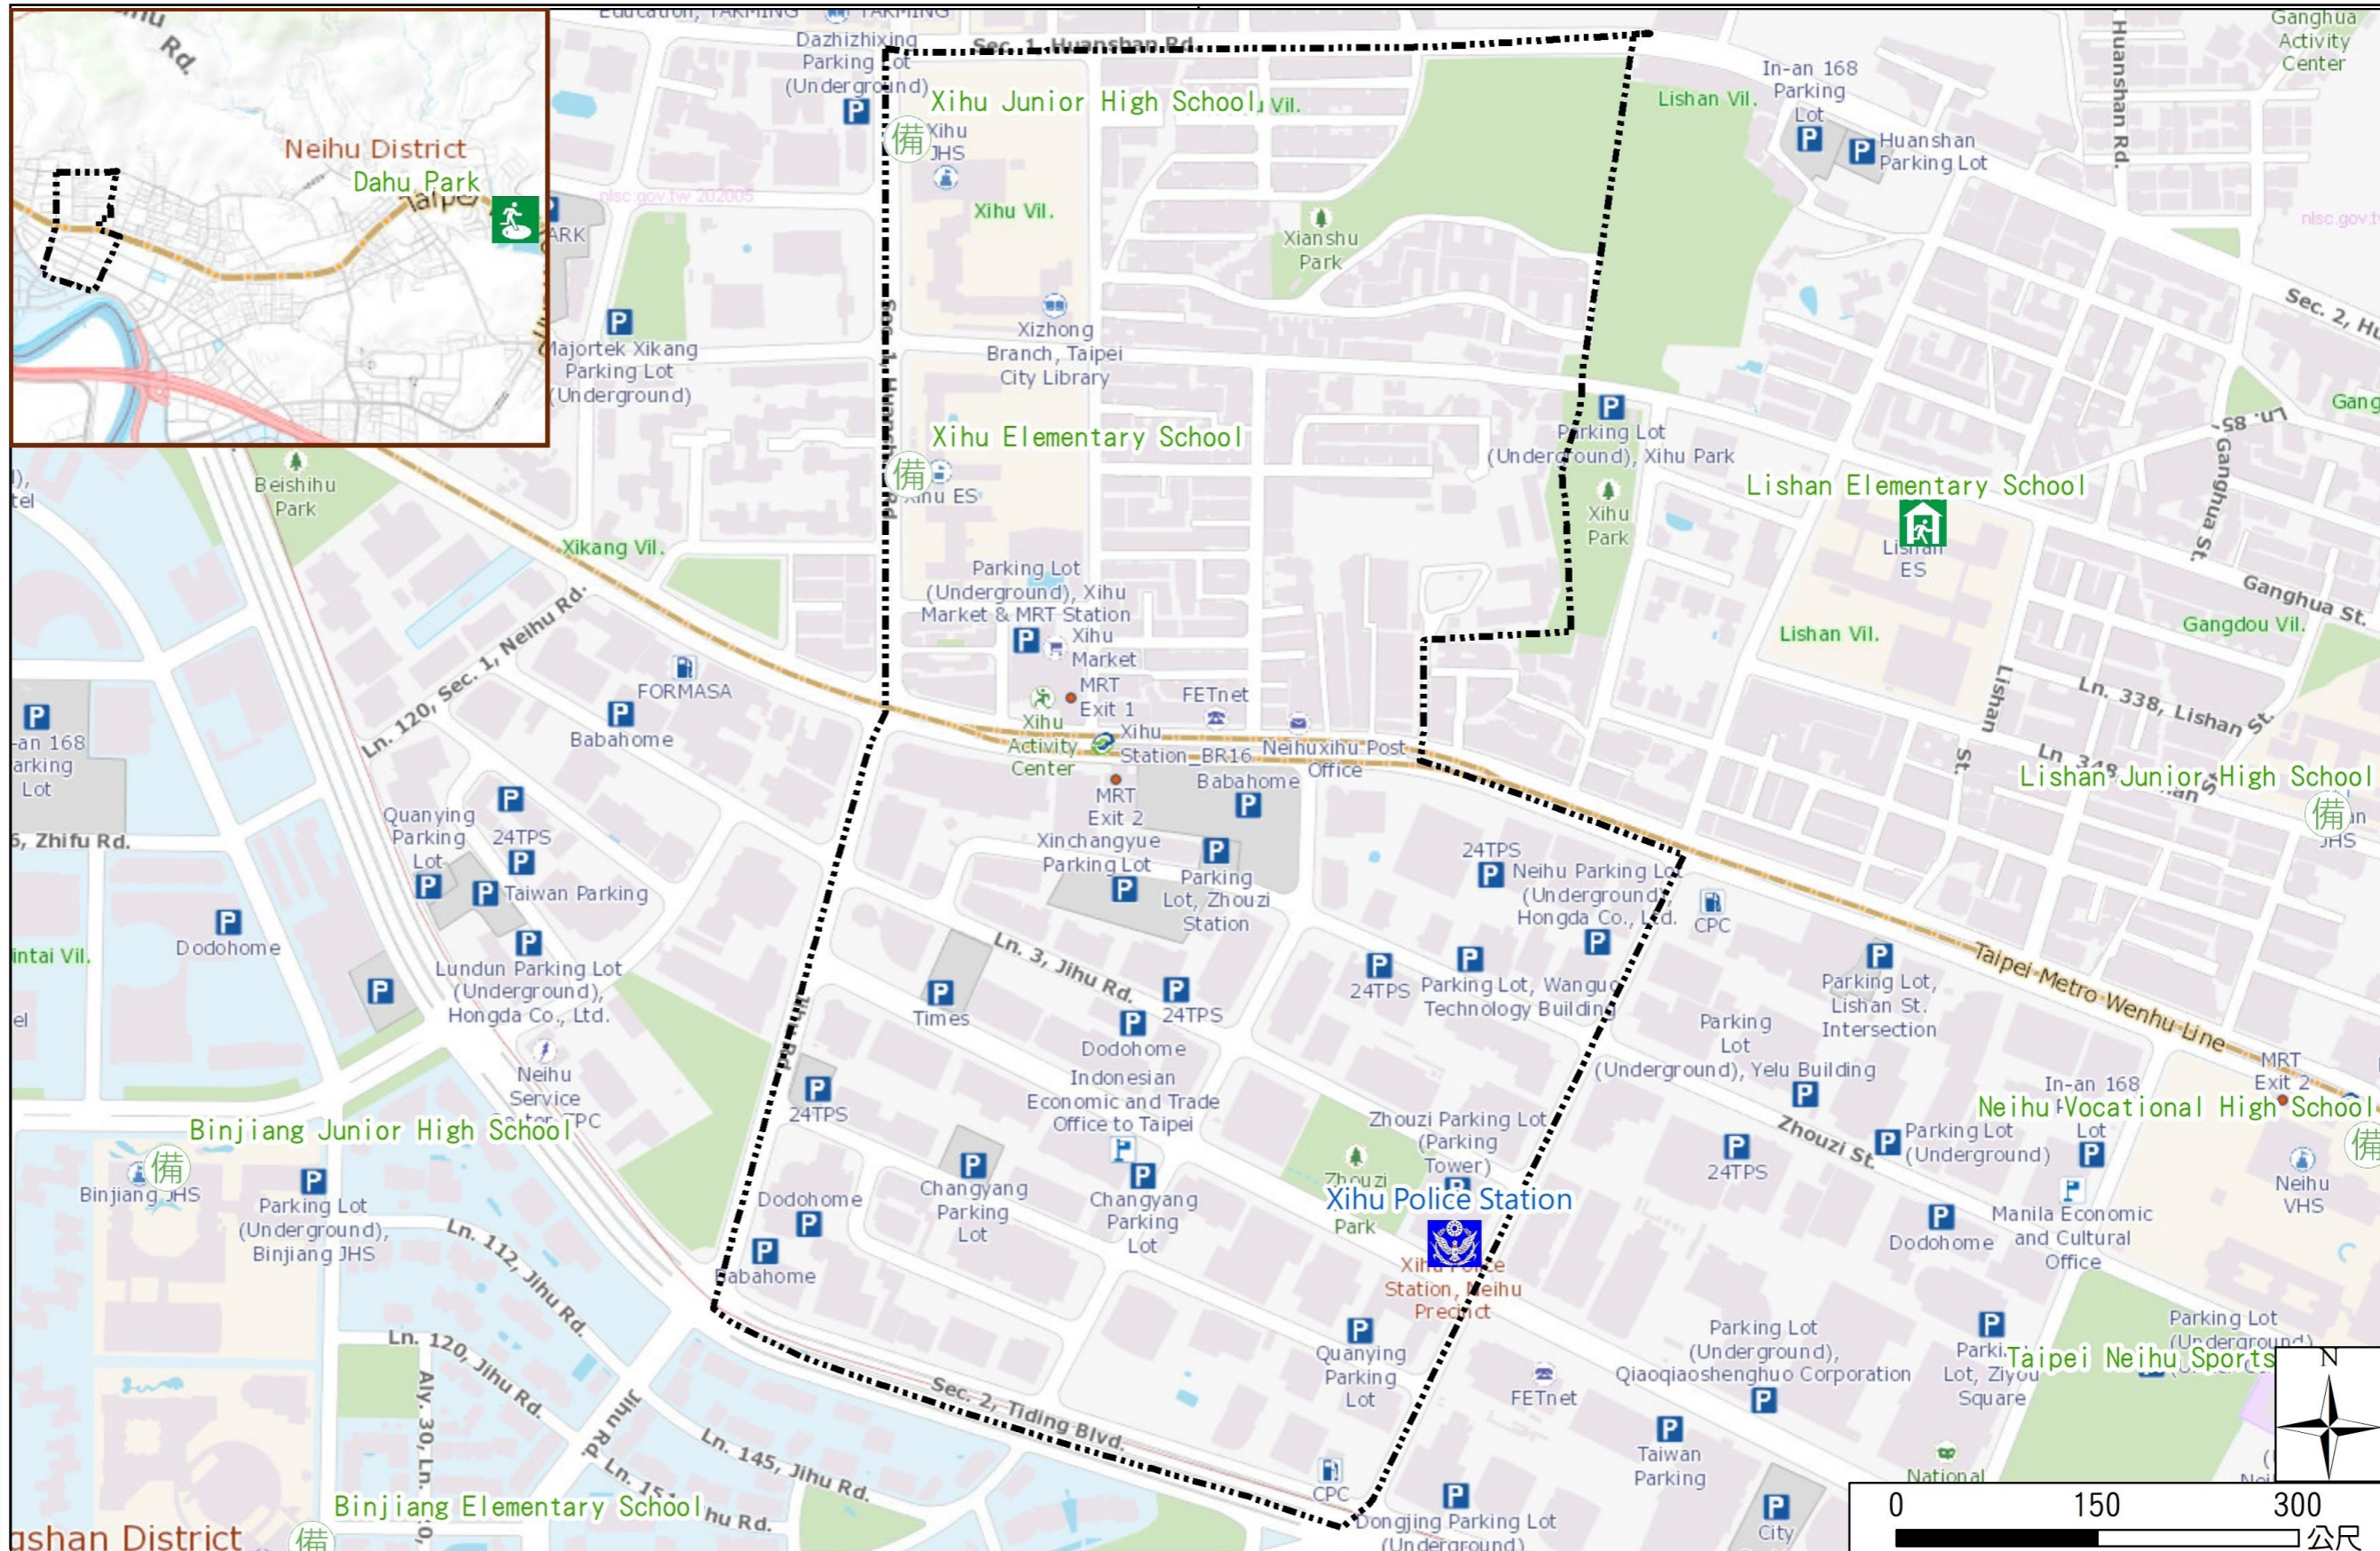

Disaster Prevention Information Website

Taipei City Disaster Prevention Information Website

Evacuation Principle

Flood: Vertical evacuation or preventive evacuation
 Earthquake :

More disaster prevention knowledge :
 Taipei City Disaster Prevention Guide

Evacuation Shelter

Name	Dahu Park Shelter for Earthquake
Address	No.31, Sec. 5, Chenggong Rd.
Capacity	2437
Contact number	02-26586601#207
Name	Lishan Elementary School (School for Priority Shelter) Shelter for Flood and Debris Flow
Address	No. 100, Ganghua St.
Capacity	184
Contact number	02-26574158#511
Name	Xihu Elementary School
Address	No. 25, Sec. 1, Huanshan Rd.
Capacity	76
Contact number	02-27971267#151
Name	Xihu Junior High School
Address	No. 27, Sec. 1, Huanshan Rd.
Capacity	106
Contact number	02-27991817#310