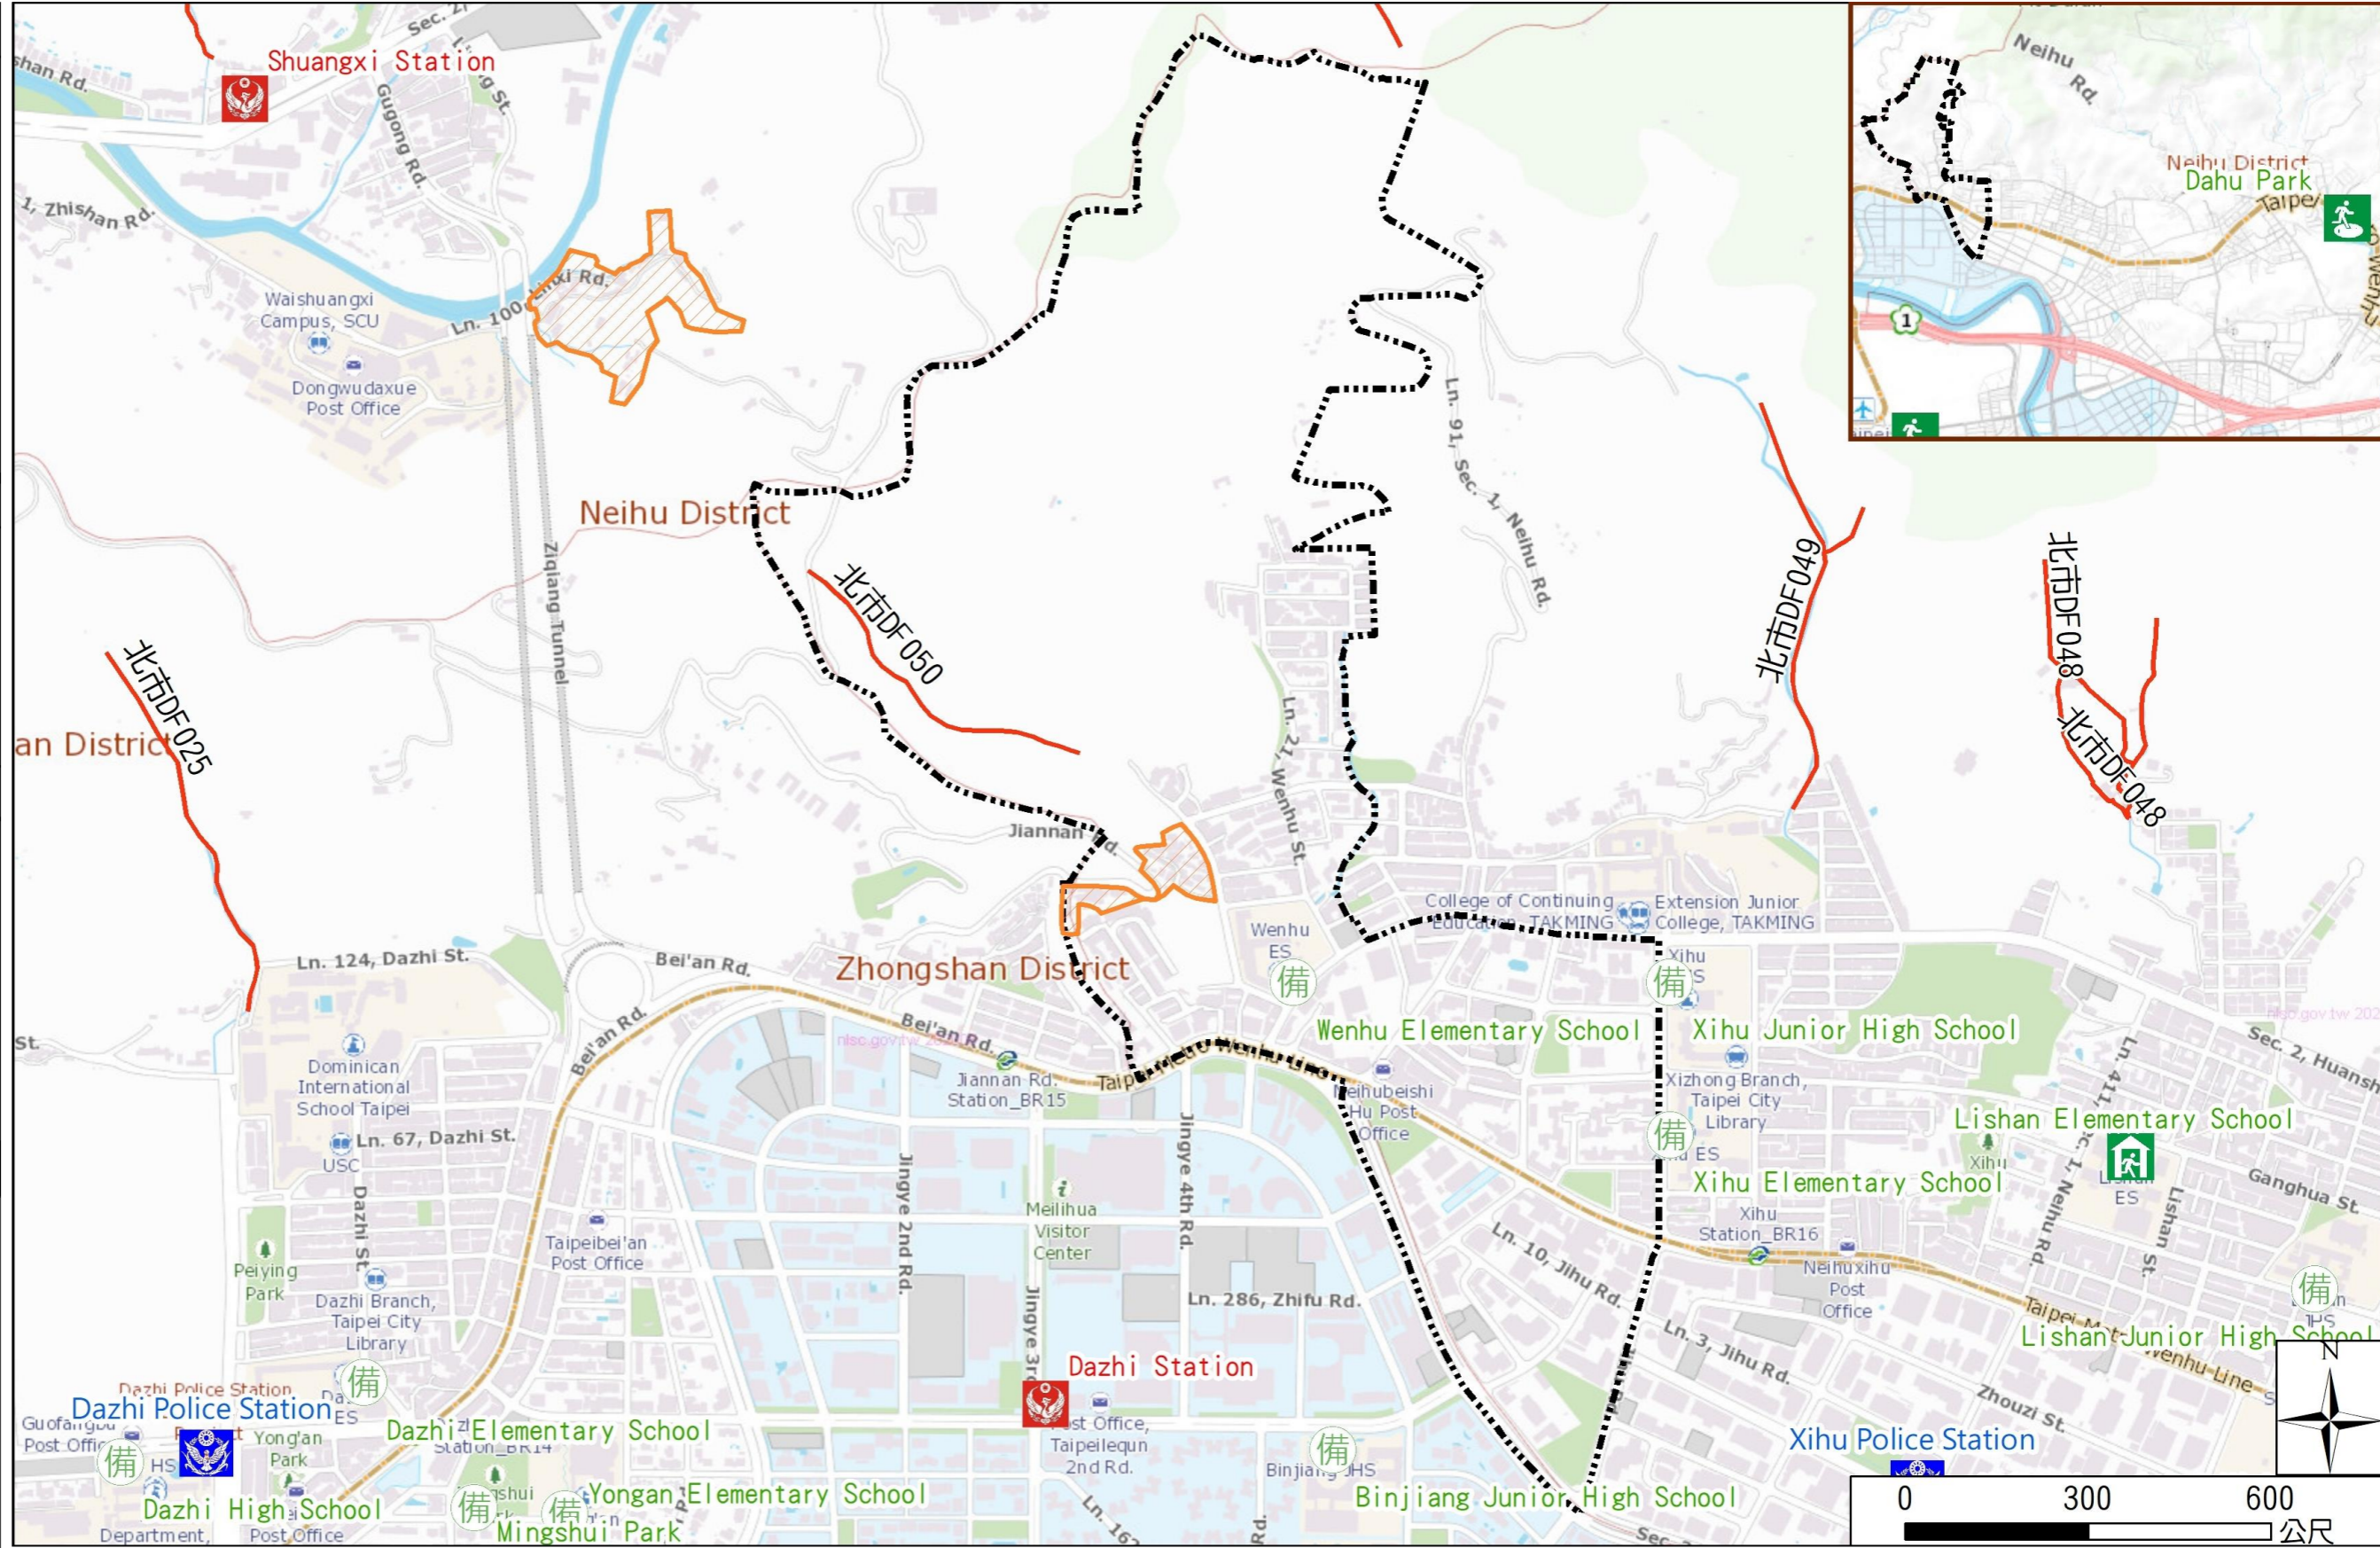

Xikang Vil., Neihu Dist., Taipei City Evacuation Map

Emergency notification

Taipei Citizen Hotline : 1999
 Fire Department Tel. : 119
 Police Department Tel. : 110
 EOC of Neihu Dist.
 Non-emergency number : 02-27925828#335
 Emergency number : 02-66069119
 Officer
 Mobile : 0988-179933
 Note: Please call this District's EOC to ensure that the evacuation shelter is open

Disaster Prevention Information Website

Taipei City Disaster Prevention Information Website

Evacuation Principle

Flood: Vertical evacuation or preventive evacuation
 Earthquake :

More disaster prevention knowledge :
 Taipei City Disaster Prevention Guide

Evacuation Shelter

Name	Dahu Park Shelter for Earthquake
Address	No.31, Sec. 5, Chengqong Rd.
Capacity	2437
Contact number	02-26586601#207
Name	Lishan Elementary School (School for Priority Shelter) Shelter for Flood and Debris Flow
Address	No. 100, Ganghua St.
Capacity	184
Contact number	02-26574158#511
Name	Xihu Junior High School
Address	No. 27, Sec. 1, Huanshan Rd.
Capacity	106
Contact number	02-27991817#310
Name	Wenhu Elementary School
Address	No. 15, Wenhu St.
Capacity	54
Contact number	No.31, Sec. 5, Chengqong Rd.