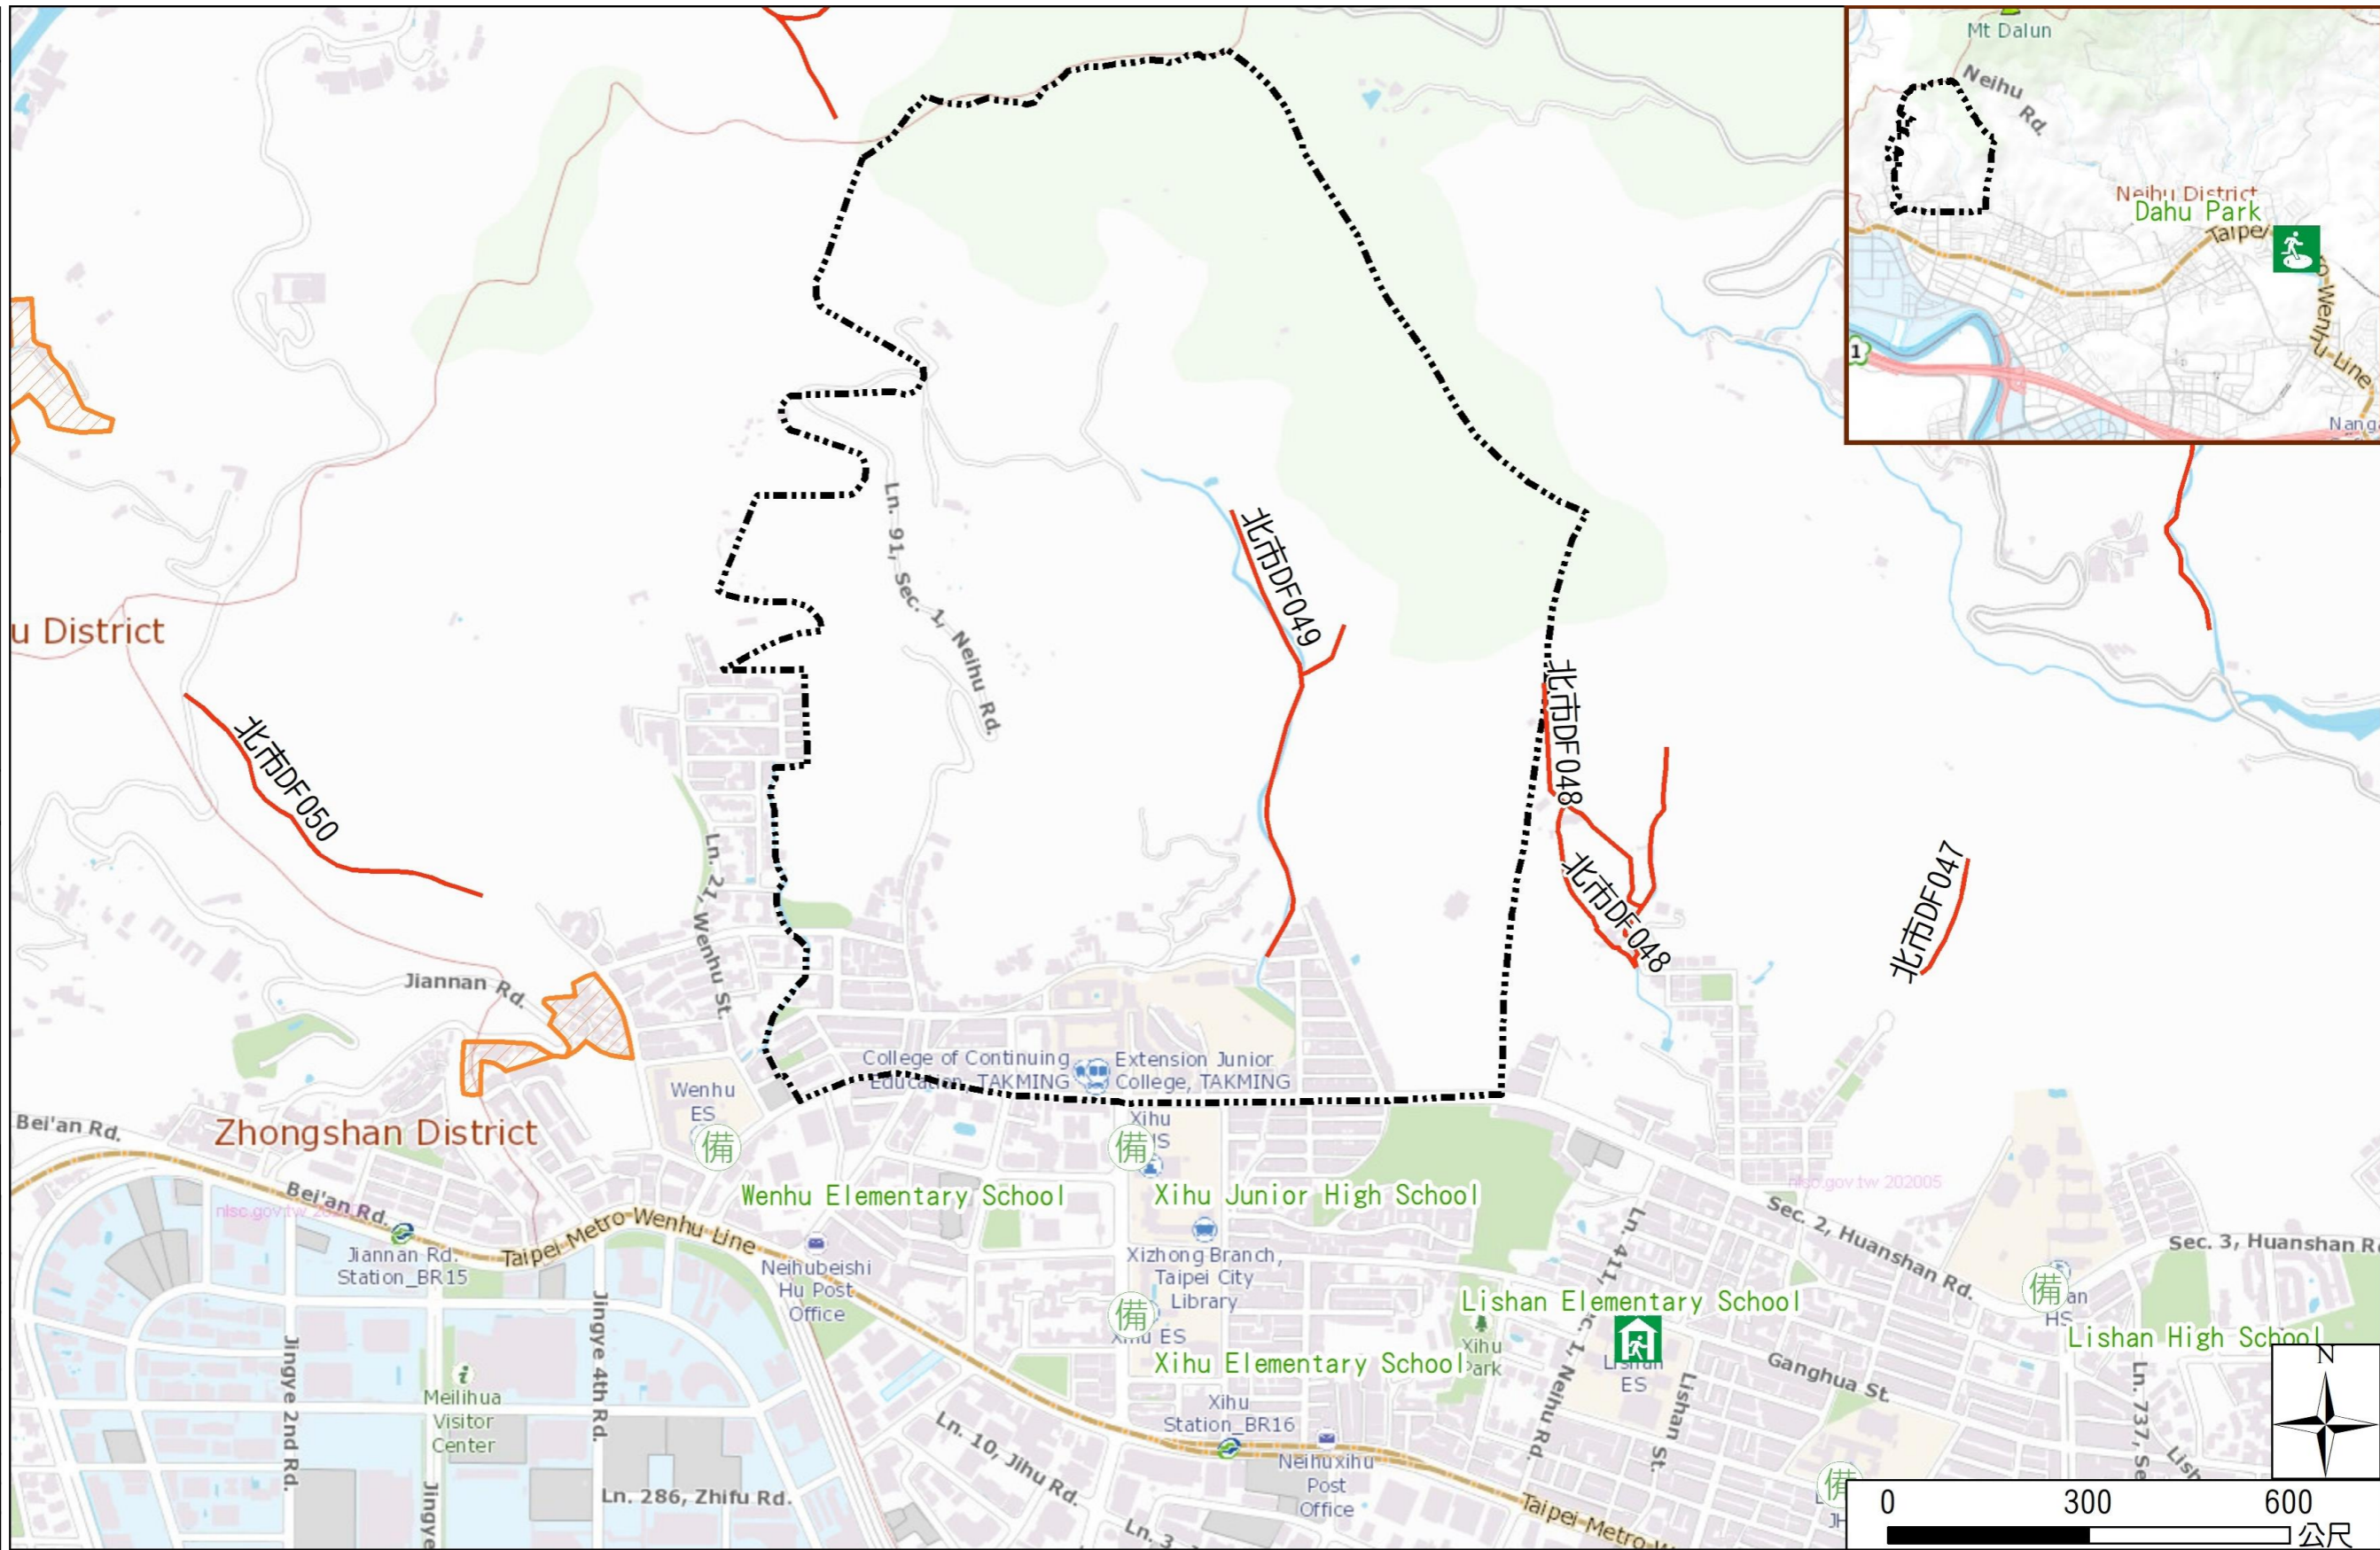

Xian Vil., Neihu Dist., Taipei City Evacuation Map

Emergency notification

Taipei Citizen Hotline : 1999
 Fire Department Tel. : 119
 Police Department Tel. : 110
 EOC of Neihu Dist.
 Non-emergency number :
 02-27925828#335
 Emergency number :
 02-66069119
 Officer
 Mobile : 0988-179934
 Note: Please call this District's
 EOC to ensure that the evacuation
 shelter is open

Disaster Prevention Information Website

Taipei City Disaster Prevention Information Website

Evacuation Principle

Flood: Vertical evacuation or preventive evacuation
 Earthquake :

More disaster prevention knowledge :
 Taipei City Disaster Prevention Guide

Evacuation Shelter

Name	Dahu Park Shelter for Earthquake
Address	No.31, Sec. 5, Chenggong Rd.
Capacity	2437
Contact number	02-26586601#207
Name	Lishan Elementary School (School for Priority Shelter) Shelter for Flood and Debris Flow
Address	No. 100, Ganghua St.
Capacity	184
Contact number	02-26574158#511
Name	Xihu Junior High School
Address	No. 27, Sec. 1, Huanshan Rd.
Capacity	106
Contact number	02-27991817#310
Name	Xihu Elementary School
Address	No. 25, Sec. 1, Huanshan Rd.
Capacity	76
Contact number	02-27971267#151