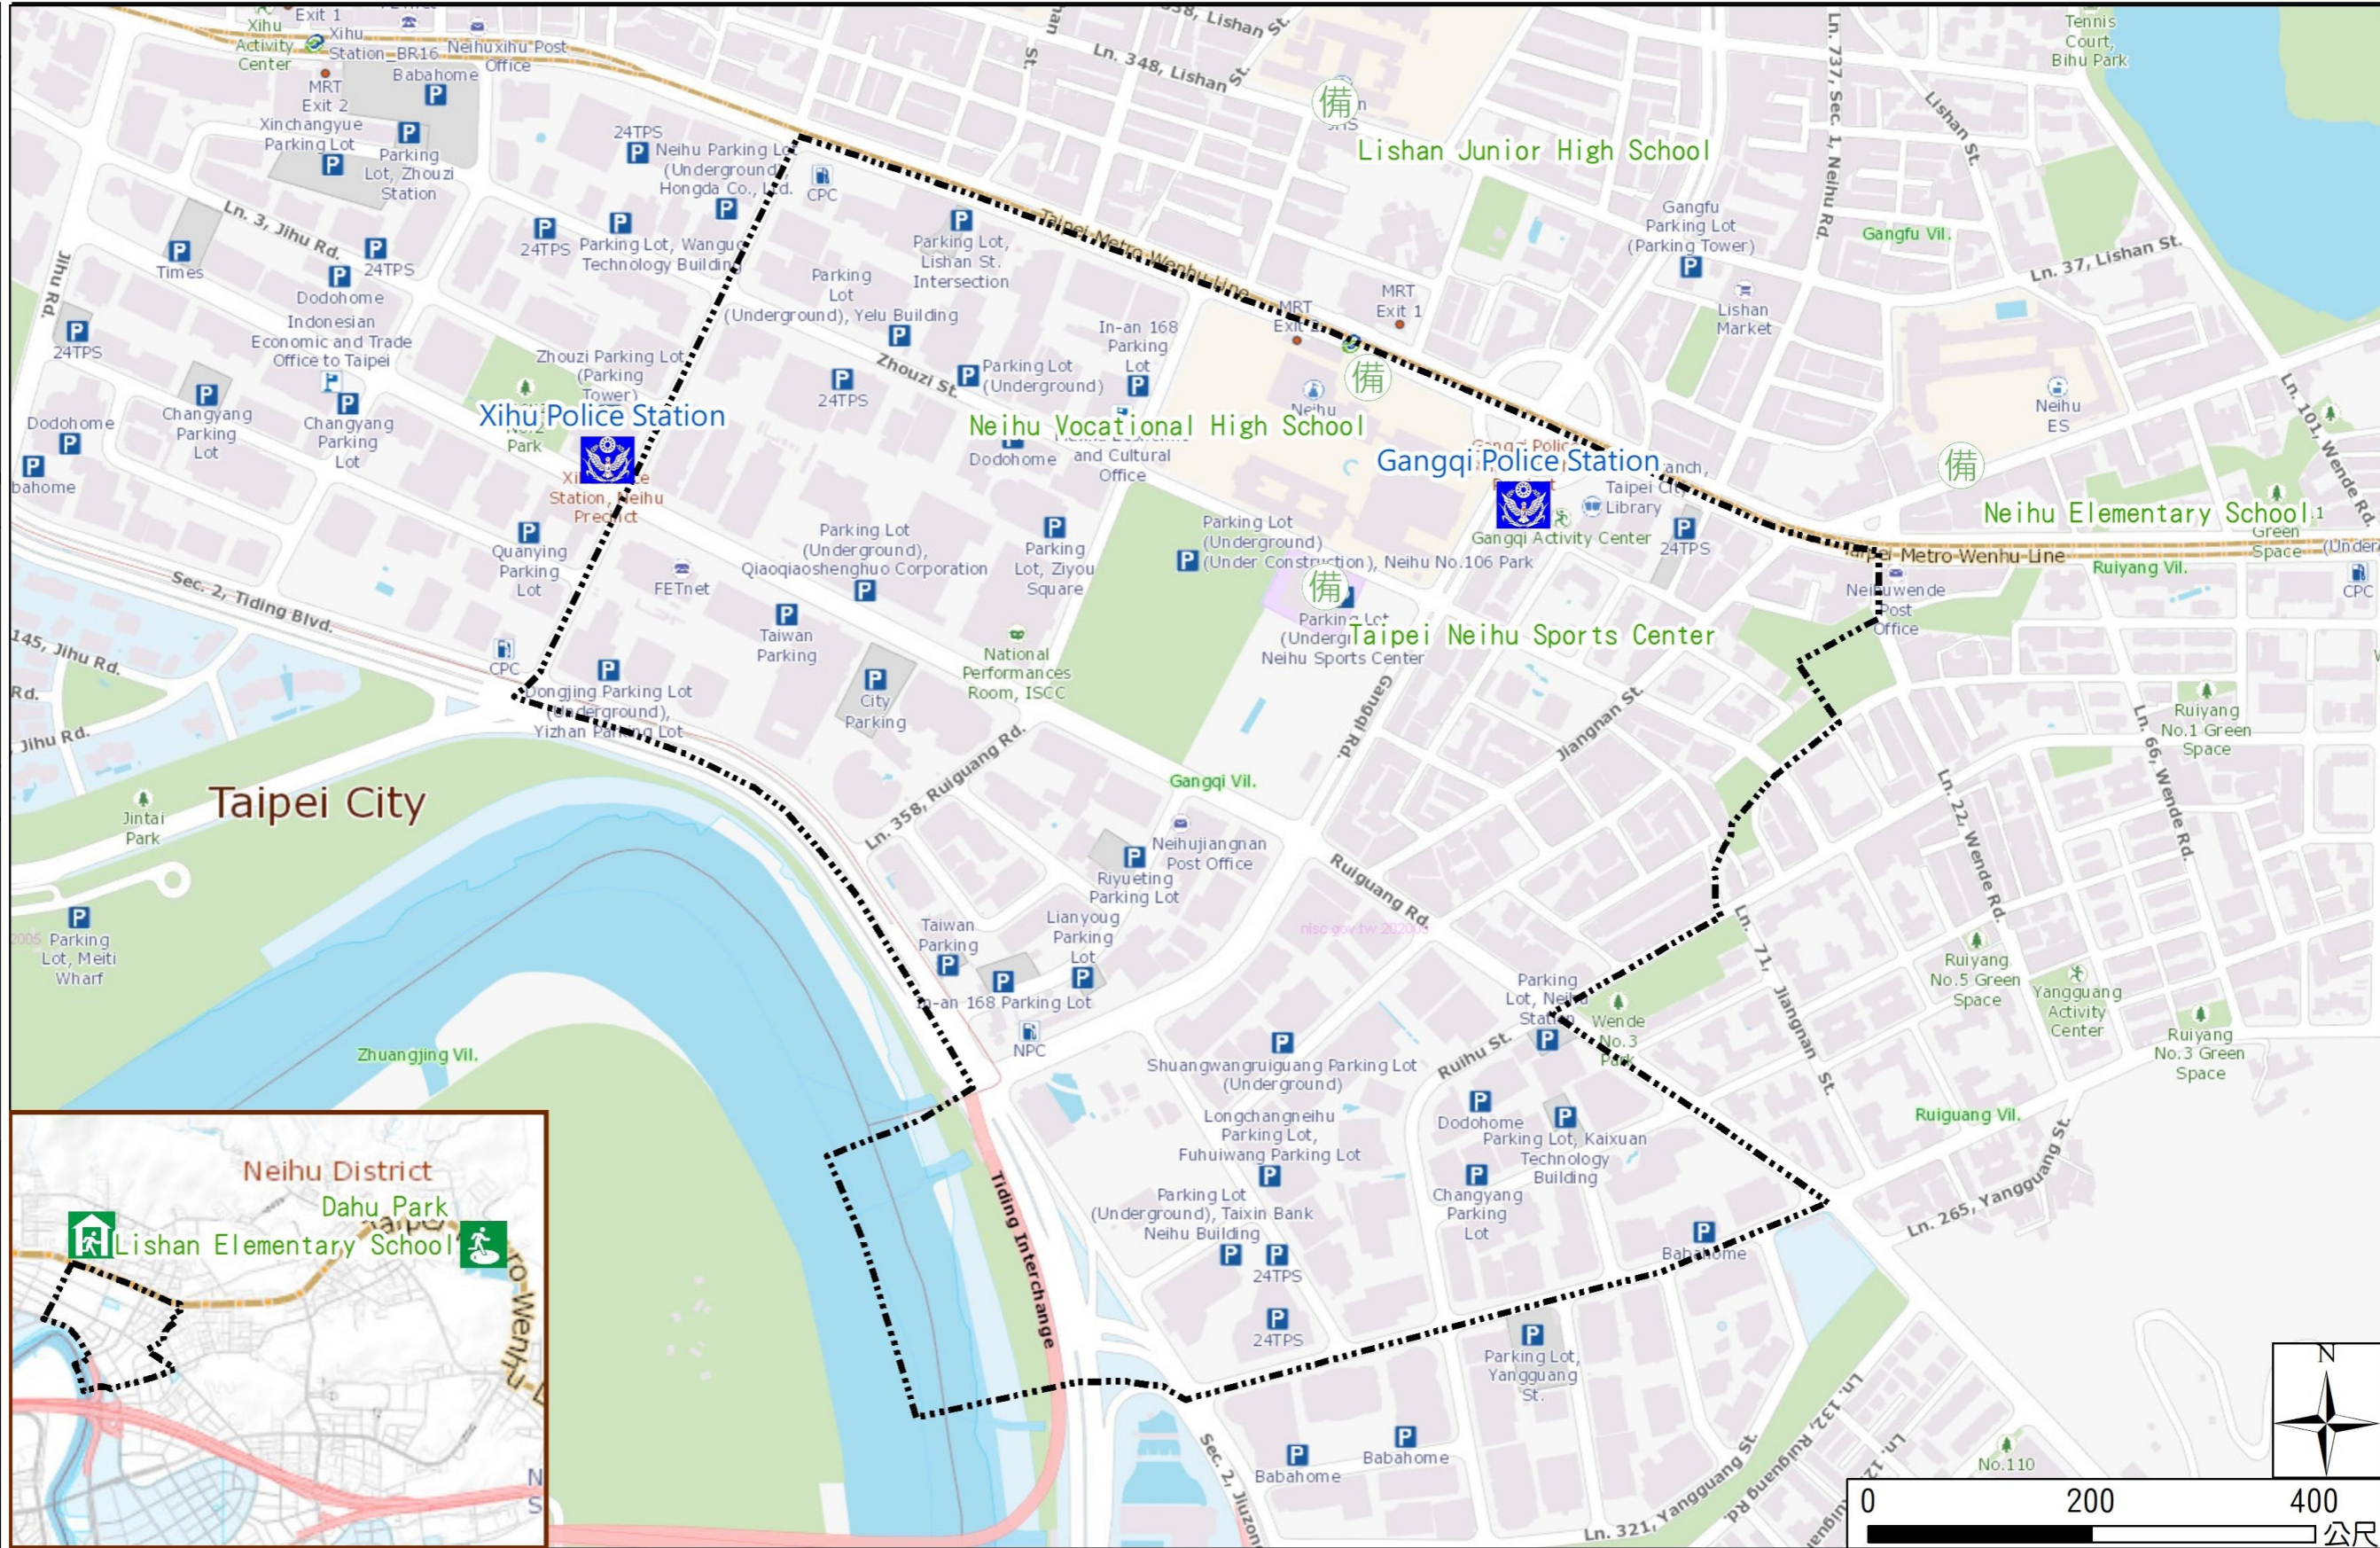

Gangqian Vil., Neihu Dist., Taipei City Evacuation Map

Emergency notification

Taipei Citizen Hotline : 1999
Fire Department Tel. : 119
Police Department Tel. : 110
EOC of Neihu Dist.
Non-emergency number : 02-27925828#335
Emergency number : 02-66069119
Officer
Mobile : 0972-295503
Note: Please call this District's EOC to ensure that the evacuation shelter is open

Disaster Prevention Information Website

Taipei City Disaster Prevention Information Website

Evacuation Principle

Flood: Vertical evacuation or preventive evacuation
Earthquake :

More disaster prevention knowledge :
Taipei City Disaster Prevention Guide

Evacuation Shelter

Name	Dahu Park Shelter for Earthquake
Address	No.31, Sec. 5, Chenggong Rd.
Capacity	2437
Contact number	02-26586601#207
Name	Lishan Elementary School (School for Priority Shelter) Shelter for Flood and Debris Flow
Address	No. 100, Ganghua St.
Capacity	184
Contact number	02-26574158#511
Name	Neihu Vocational High School
Address	No. 520, Sec. 1, Neihu Rd.
Capacity	245
Contact number	02-26574874#121
Name	Taipei Neihu Sports Center
Address	No. 12, Zhouzi St.
Capacity	219
Contact number	02-2656-2869#211

Legend 圖例	里界 Village Boundary	避難收容處所 Evacuation Shelter	防救災單位 Disaster Rescue Resources	重要地標 Landmark
		室內避難收容處所(優先安置學校) Indoor Evacuation Shelter (School for Priority Shelter) 室外避難收容處所(防災公園) Outdoor Evacuation Shelter (Disaster Prevention Park) 避難收容處所(備用) Evacuation Shelter (Backup)	警察單位 Police Department 消防單位 Fire Department 急救責任醫院 Designated Hospital (Emergency Medical Treatment)	直升機起降場 Helipad 重要地標 Landmark