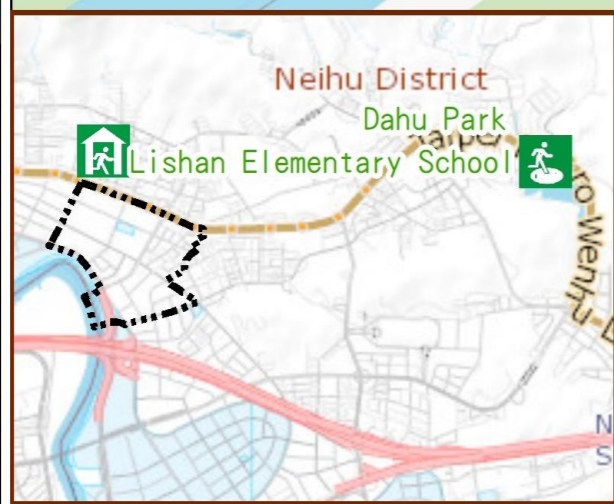

Gangqian Vil., Neihu Dist., Taipei City Evacuation Map

Emergency notification

Taipei Citizen Hotline : 1999
Fire Department Tel. : 119
Police Department Tel. : 110
EOC of Neihu Dist.
Non-emergency number : 02-27925828#335
Emergency number : 02-66069119
Officer
Mobile : 0972-295503
Note: Please call this District's EOC to ensure that the evacuation shelter is open

Disaster Prevention Information Website

Taipei City Disaster Prevention Information Website

Evacuation Principle

Flood: Vertical evacuation or preventive evacuation
Earthquake :

More disaster prevention knowledge :
Taipei City Disaster Prevention Guide

Evacuation Shelter

Name	Dahu Park Shelter for Earthquake
Address	No.31, Sec. 5, Chenggong Rd.
Capacity	2437
Contact number	02-26586601#207
Name	Lishan Elementary School (School for Priority Shelter) Shelter for Flood and Debris Flow
Address	No. 100, Ganghua St.
Capacity	184
Contact number	02-26574158#511
Name	Neihu Vocational High School
Address	No. 520, Sec. 1, Neihu Rd.
Capacity	245
Contact number	02-26574874#121
Name	Taipei Neihu Sports Center
Address	No. 12, Zhouzi St.
Capacity	219
Contact number	02-2656-2869#211

Legend 圖例	里界 Village Boundary	避難收容處所 Evacuation Shelter	防救災單位 Disaster Rescue Resources	重要地標 Landmark
		室內避難收容處所(優先安置學校) Indoor Evacuation Shelter (School for Priority Shelter) 室外避難收容處所(防災公園) Outdoor Evacuation Shelter (Disaster Prevention Park) 避難收容處所(備用) Evacuation Shelter (Backup)	警察單位 Police Department 消防單位 Fire Department 急救責任醫院 Designated Hospital (Emergency Medical Treatment)	直升機起降場 Helipad 重要地標 Landmark