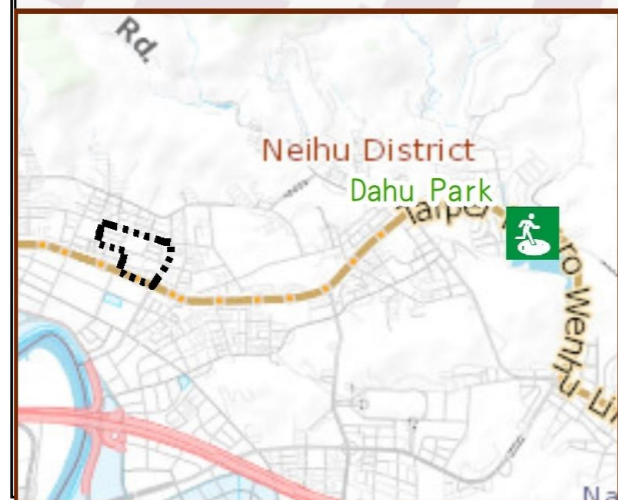

Gangdu Vil., Neihu Dist., Taipei City Evacuation Map

Emergency notification

Taipei Citizen Hotline : 1999
 Fire Department Tel. : 119
 Police Department Tel. : 110
 EOC of Neihu Dist.
 Non-emergency number :
 02-27925828#335
 Emergency number :
 02-66069119
 Officer
 Mobile : 0972-295599
 Note: Please call this District's
 EOC to ensure that the evacuation
 shelter is open

Disaster Prevention Information Website

Taipei City Disaster Prevention Information Website

Evacuation Principle

Flood: Vertical evacuation or preventive evacuation
 Earthquake :

More disaster prevention knowledge :
 Taipei City Disaster Prevention Guide

Evacuation Shelter

Name	Dahu Park Shelter for Earthquake
Address	No.31, Sec. 5, Chenggong Rd.
Capacity	2437
Contact number	02-26586601#207
Name	Lishan Elementary School (School for Priority Shelter) Shelter for Flood and Debris Flow
Address	No. 100, Ganghua St.
Capacity	184
Contact number	02-26574158#511
Name	Neihu Vocational High School
Address	No. 520, Sec. 1, Neihu Rd.
Capacity	245
Contact number	02-26574874#121
Name	Lishan Junior High School
Address	No. 42, Ln. 629, Sec. 1, Neihu Rd.
Capacity	82
Contact number	02-27991867#401