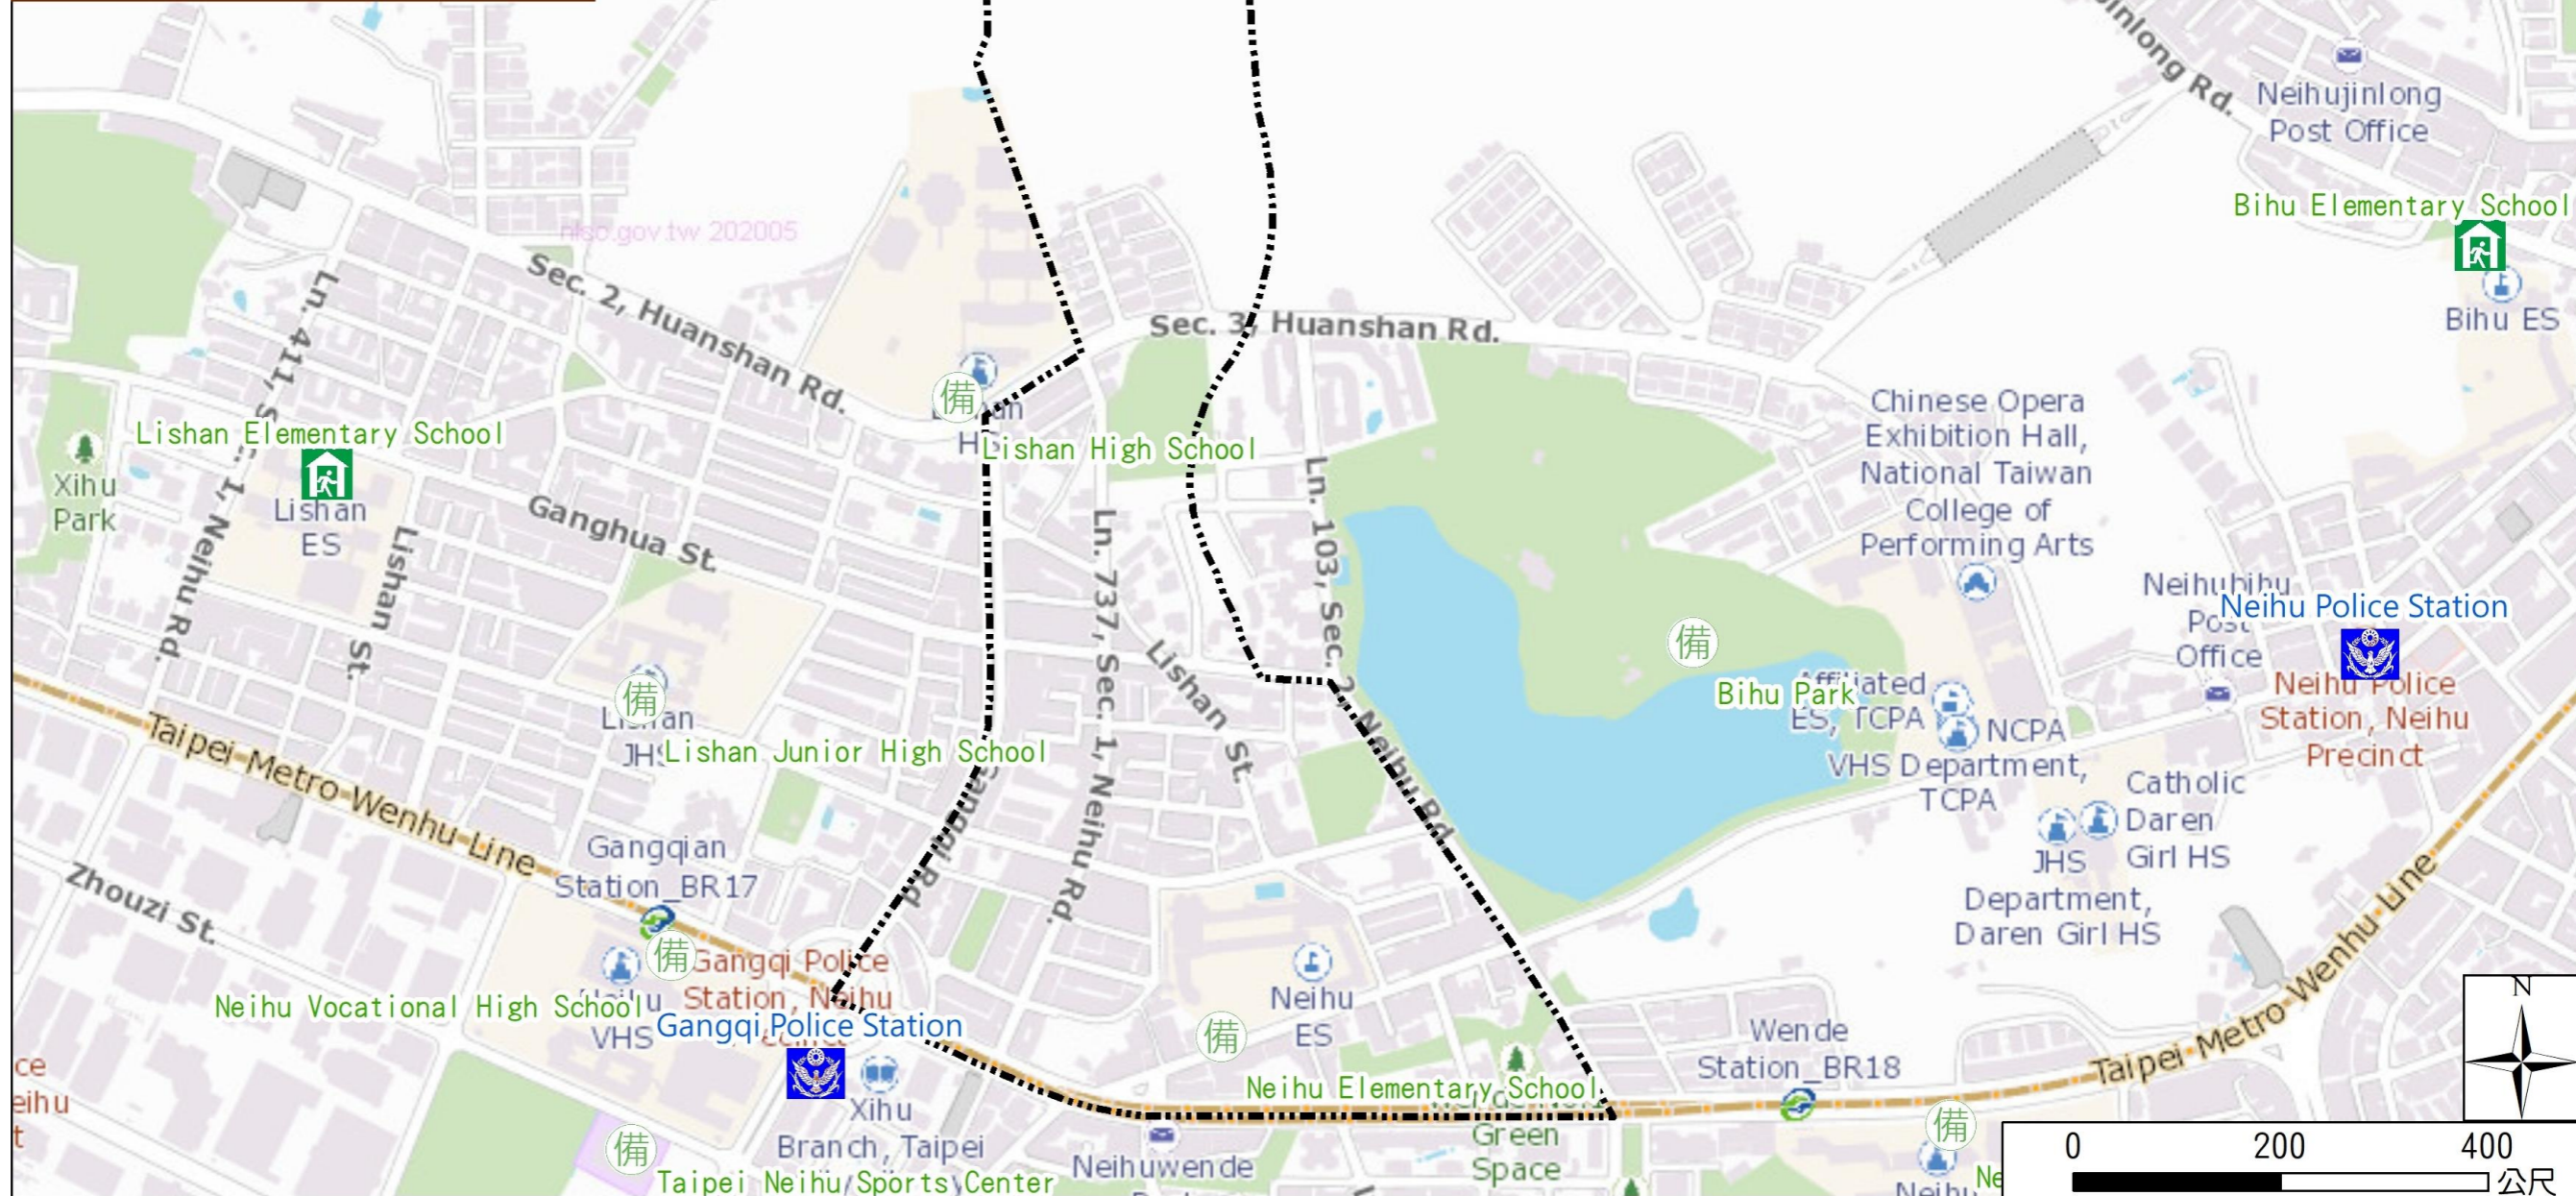

Gangfu Vil., Neihu Dist., Taipei City Evacuation Map

Emergency notification

Taipei Citizen Hotline : 1999
Fire Department Tel. : 119
Police Department Tel. : 110
EOC of Neihu Dist.
Non-emergency number :
02-27925828#335
Emergency number :
02-66069119
Officer
Mobile : 0988-179935
Note: Please call this District's
EOC to ensure that the evacuation
shelter is open

Disaster Prevention Information Website

Taipei City Disaster Prevention Information Website

Evacuation Principle

Flood: Vertical evacuation or preventive evacuation
Earthquake :

More disaster prevention knowledge :
Taipei City Disaster Prevention Guide

Evacuation Shelter

Name	Dahu Park Shelter for Earthquake
Address	No.31, Sec. 5, Chengqong Rd.
Capacity	2437
Contact	02-26586601#207
Name	Lishan Elementary School (School for Priority Shelter) Shelter for Flood and Debris Flow
Address	No. 100, Ganghua St.
Capacity	184
Contact	02-26574158#511
Name	Bihu Elementary School (School for Priority Shelter) Shelter for Flood and Debris Flow
Address	No.100, Jinlong Rd.
Capacity	134
Contact	02-27907161#151
Name	Lishan Junior High School
Address	No. 42, Ln. 629, Sec. 1, Neihu Rd.
Capacity	82
Contact	02-27991867#401

圖例 Legend	里界 Village Boundary	避難收容處所 Evacuation Shelter	防救災單位 Disaster Rescue Resources	重要地標 Landmark	
	里界 Village Boundary	室內避難收容處所(優先安置學校) Indoor Evacuation Shelter (School for Priority Shelter) 室外避難收容處所(防災公園) Outdoor Evacuation Shelter (Disaster Prevention Park) 避難收容處所(備用) Evacuation Shelter (Backup)	警察單位 Police Department 消防單位 Fire Department 急救責任醫院 Designated Hospital (Emergency Medical Treatment)	直升機起降場 Helipad	重要地標 Landmark