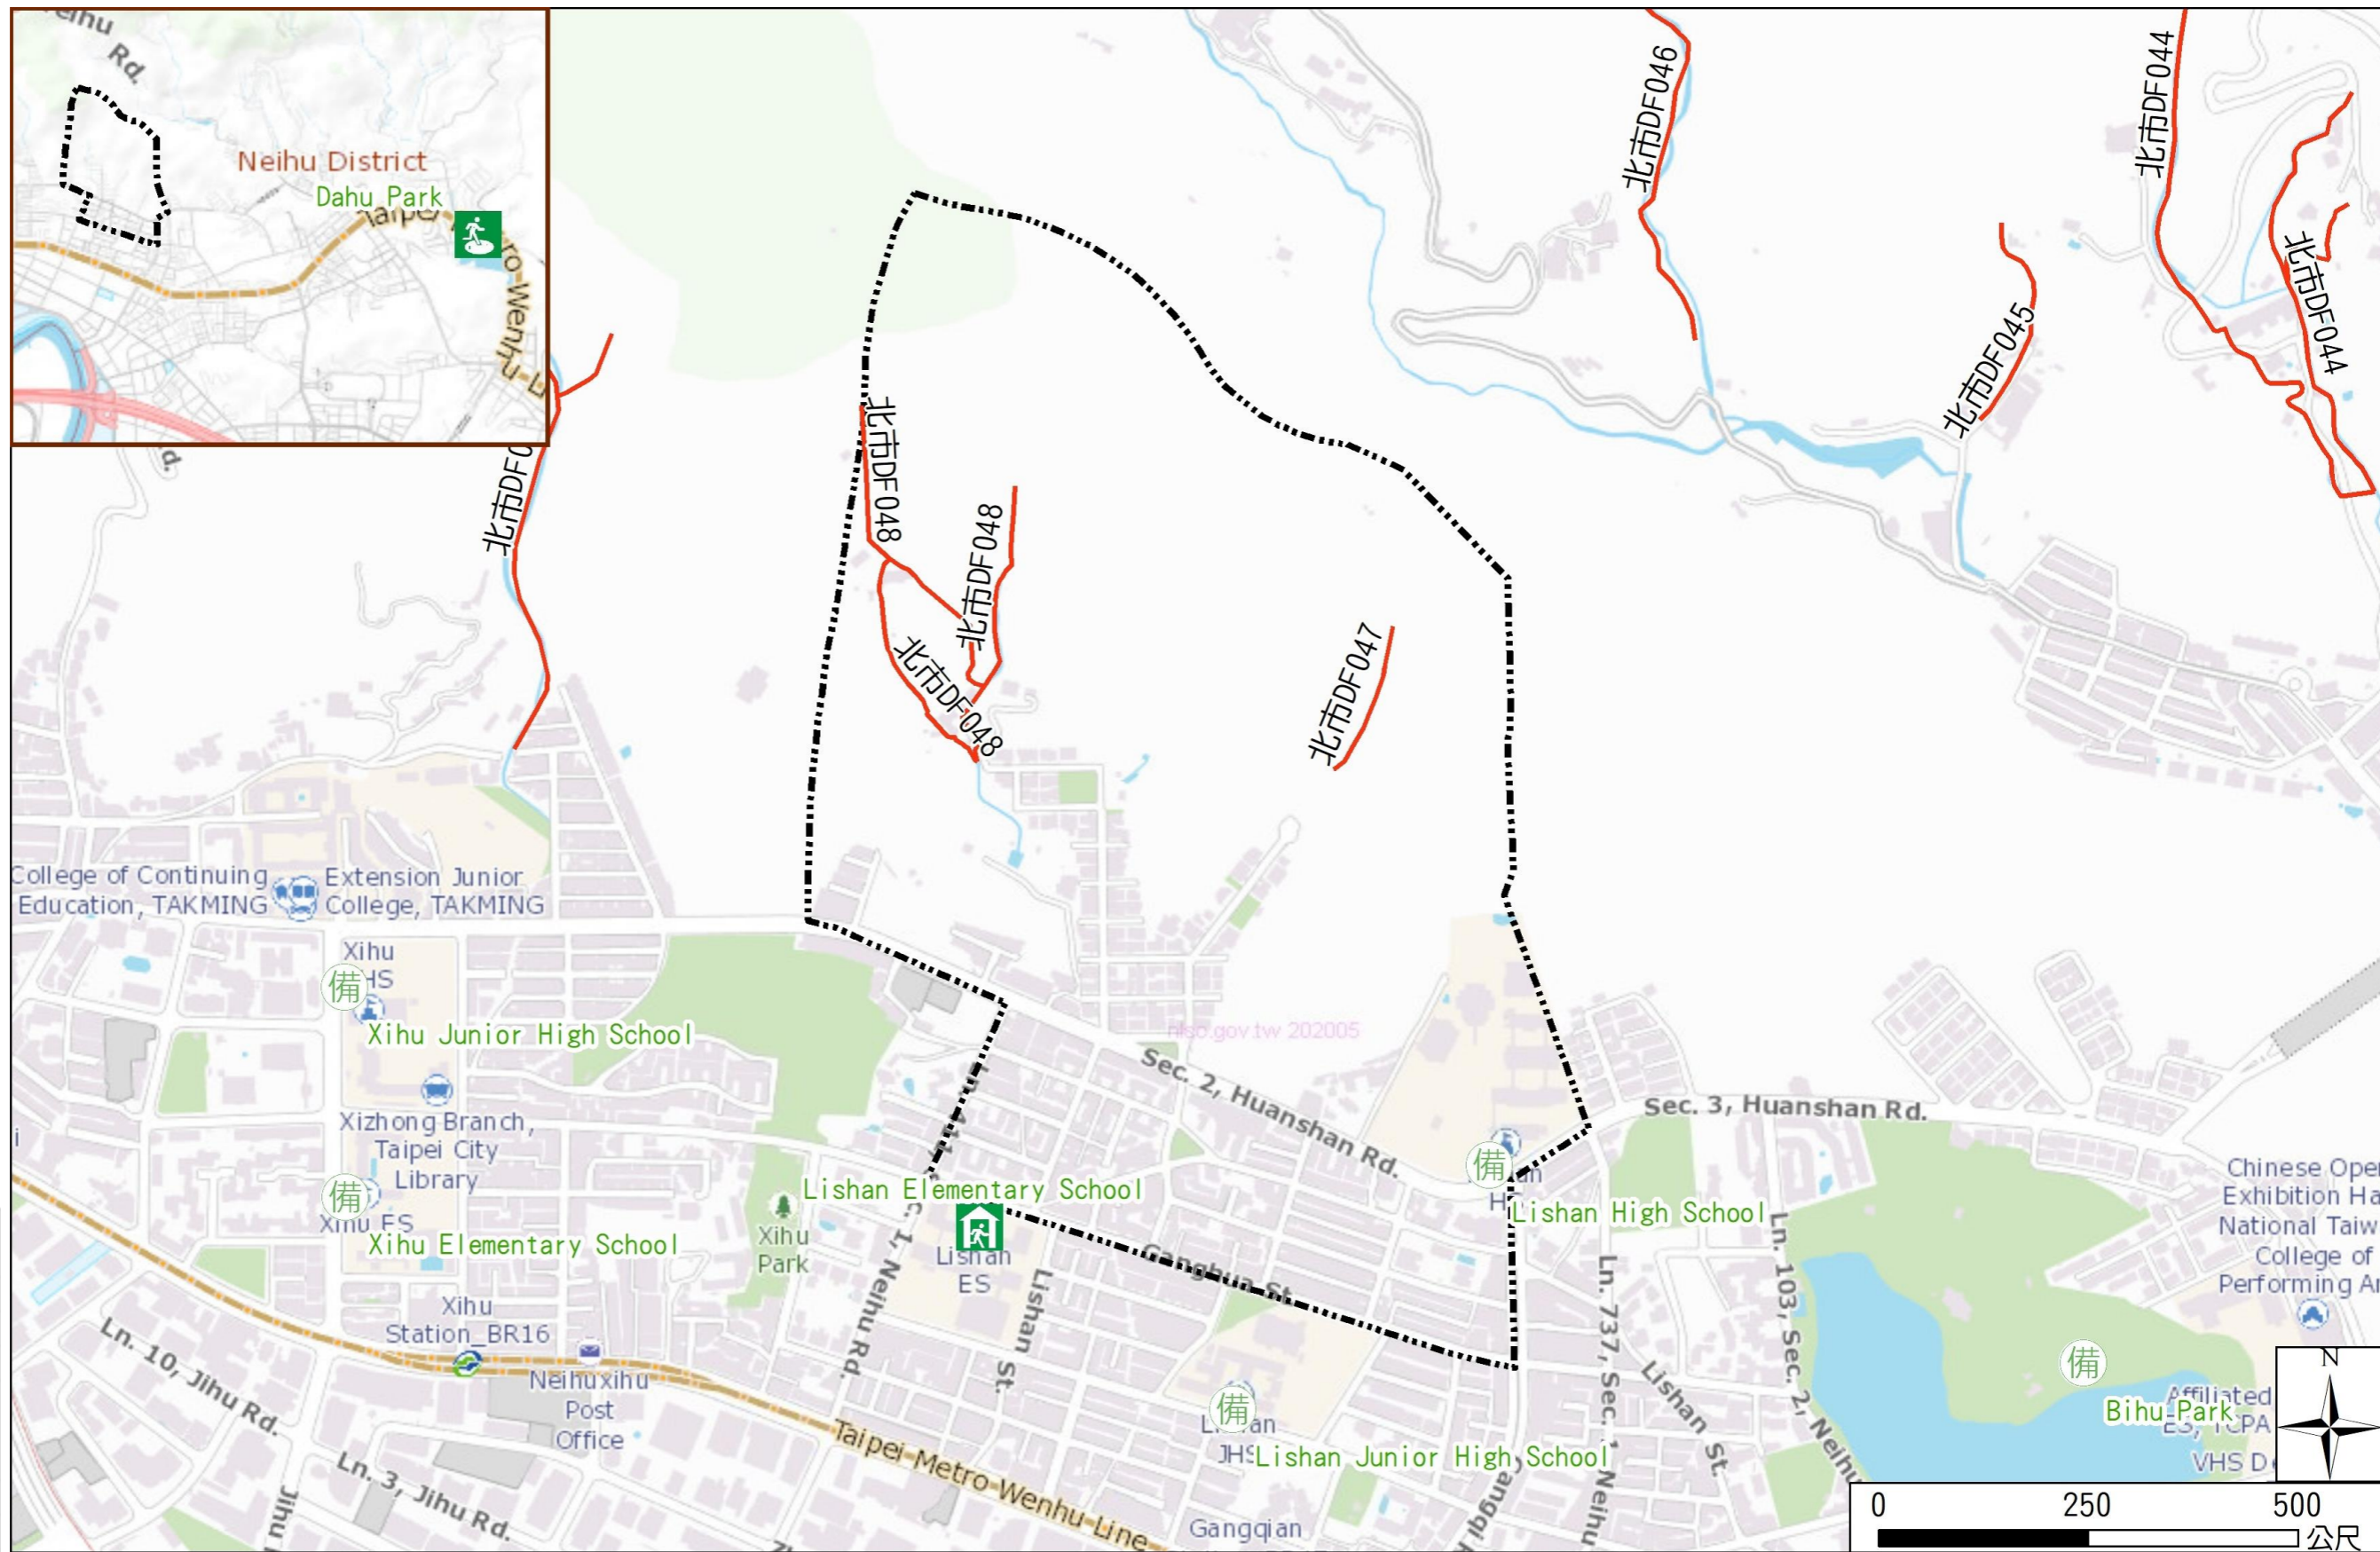

Ganghua Vil., Neihu Dist., Taipei City Evacuation Map

Emergency notification

Taipei Citizen Hotline : 1999
Fire Department Tel. : 119
Police Department Tel. : 110
EOC of Neihu Dist.
Non-emergency number :
02-27925828#335
Emergency number :
02-66069119
Officer
Mobile : 0988-179936
Note: Please call this District's
EOC to ensure that the evacuation
shelter is open

Disaster Prevention Information Website

Taipei City Disaster Prevention Information Website

Evacuation Principle

Flood: Vertical evacuation or preventive evacuation
Earthquake :

More disaster prevention knowledge :
Taipei City Disaster Prevention Guide

Evacuation Shelter

Name	Dahu Park Shelter for Earthquake
Address	No.31, Sec. 5, Chenggong Rd.
Capacity	2437
Contact	02-26586601#207
Name	Lishan Elementary School (School for Priority Shelter) Shelter for Flood and Debris Flow
Address	No. 100, Ganghua St.
Capacity	184
Contact	02-26574158#511
Name	Lishan Junior High School
Address	No. 42, Ln. 629, Sec. 1, Neihu Rd.
Capacity	82
Contact	02-27991867#401
Name	Lishan High School
Address	No.100, Sec. 2, Huanshan Rd.
Capacity	60
Contact	02-26570435#403

Legend 圖例

里界 Village Boundary	避難收容處所 Evacuation Shelter	防救災單位 Disaster Rescue Resources	重要地標 Landmark
里界 Village Boundary	室內避難收容處所(優先安置學校) Indoor Evacuation Shelter (School for Priority Shelter)	警察單位 Police Department	重要地標 Landmark
山坡地老舊聚落 Hillside Communities	室外避難收容處所(防災公園) Outdoor Evacuation Shelter (Disaster Prevention Park)	消防單位 Fire Department	
土石流潛勢溪流 Potential Debris Flow Hazard Torrent	避難收容處所(備用) Evacuation Shelter (Backup)	急救責任醫院 Designated Hospital (Emergency Medical Treatment)	
		直升機起降場 Helipad