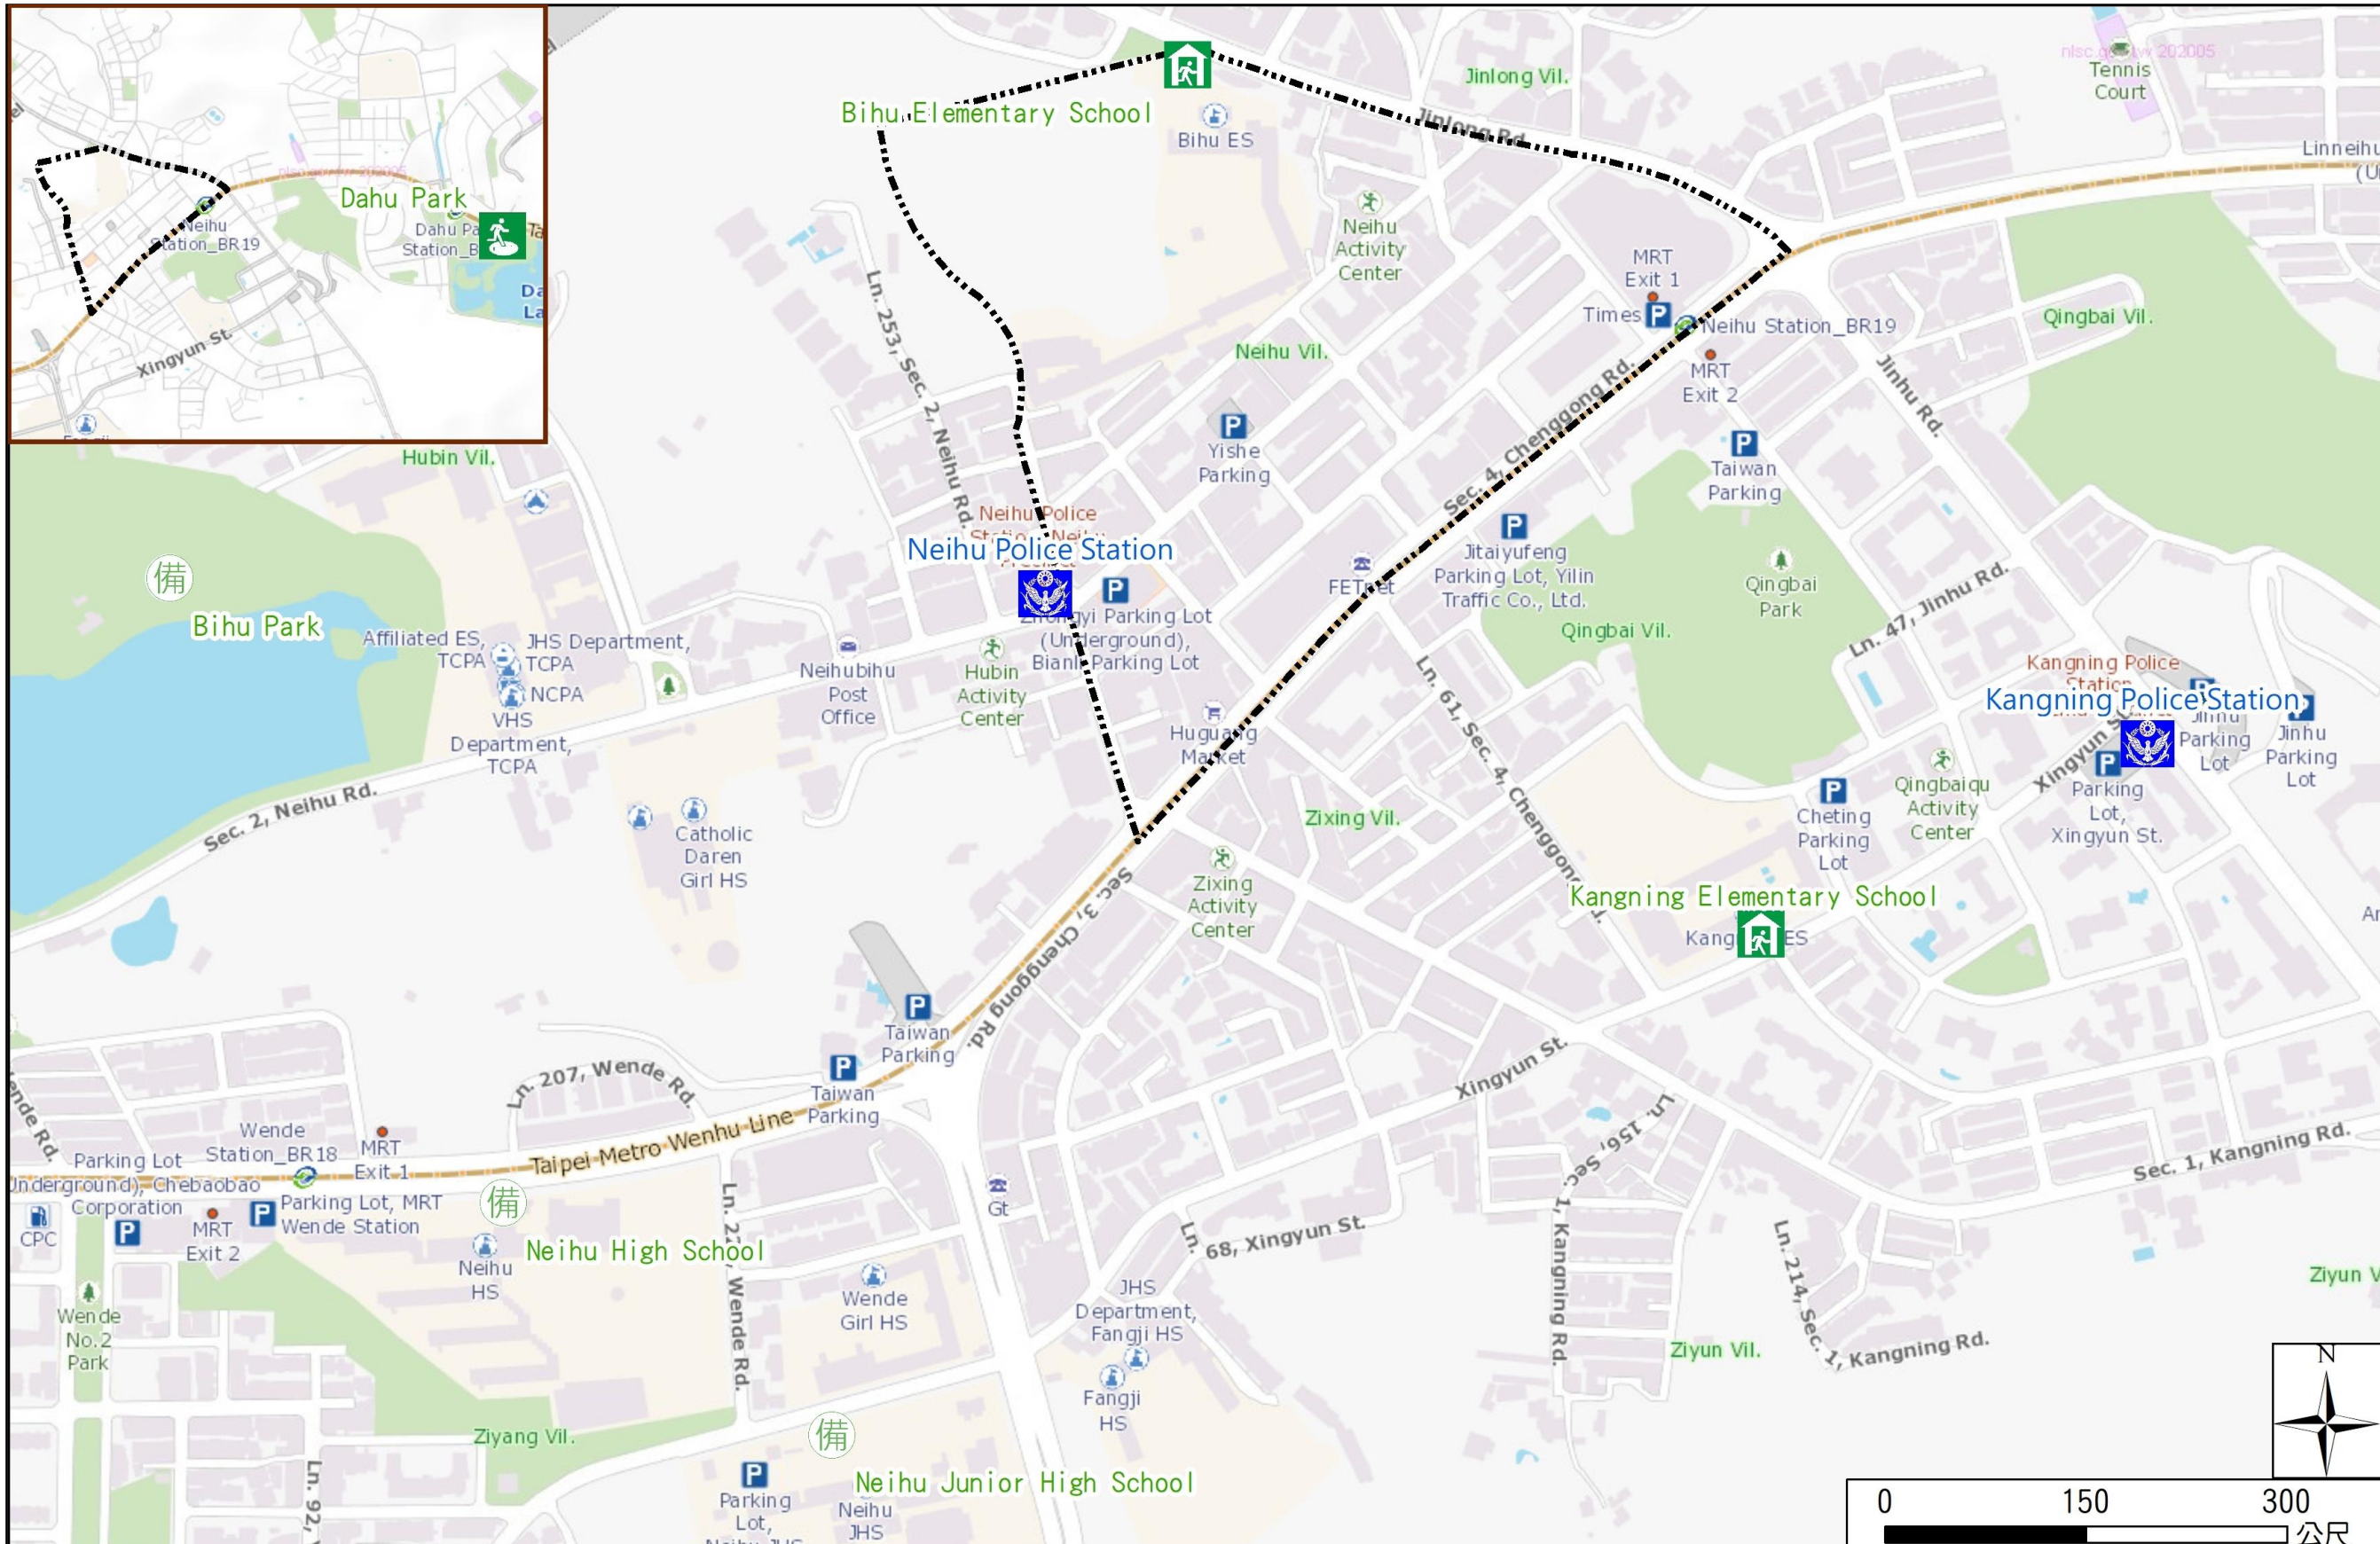

Neihu Vil., Neihu Dist., Taipei City Evacuation Map

Emergency notification

Taipei Citizen Hotline : 1999
Fire Department Tel. : 119
Police Department Tel. : 110
EOC of Neihu Dist.
Non-emergency number :
02-27925828#335
Emergency number :
02-66069119
Officer
Mobile : 0926-319925
Note: Please call this District's
EOC to ensure that the evacuation
shelter is open

Disaster Prevention Information Website

Taipei City Disaster Prevention Information Website

Evacuation Principle

Flood: Vertical evacuation or preventive evacuation
Earthquake :

More disaster prevention knowledge :
Taipei City Disaster Prevention Guide

Evacuation Shelter

Name	Dahu Park Shelter for Earthquake
Address	No.31, Sec. 5, Chenggong Rd.
Capacity	2437
Contact number	02-26586601#207
Name	Bihu Elementary School (School for Priority Shelter) Shelter for Flood and Debris Flow
Address	No.100, Jinlong Rd.
Capacity	134
Contact number	02-27907161#151
Name	Kangning Elementary School (School for Priority Shelter) Shelter for Earthquake
Address	No.121 Xingyun St.
Capacity	157
Contact number	02-27901237#140
Name	Neihu Junior High School
Address	No.1, Yangguang St.
Capacity	267
Contact number	02-27900843#230

Legend 圖例	里界 Village Boundary	避難收容處所 Evacuation Shelter	防救災單位 Disaster Rescue Resources	重要地標 Landmark	
	里界 Village Boundary	室內避難收容處所(優先安置學校) Indoor Evacuation Shelter (School for Priority Shelter) 室外避難收容處所(防災公園) Outdoor Evacuation Shelter (Disaster Prevention Park) 避難收容處所(備用) Evacuation Shelter (Backup)	警察單位 Police Department 消防單位 Fire Department 急救責任醫院 Designated Hospital (Emergency Medical Treatment)	直升機起降場 Helipad 重要地標 Landmark	重要地標 Landmark