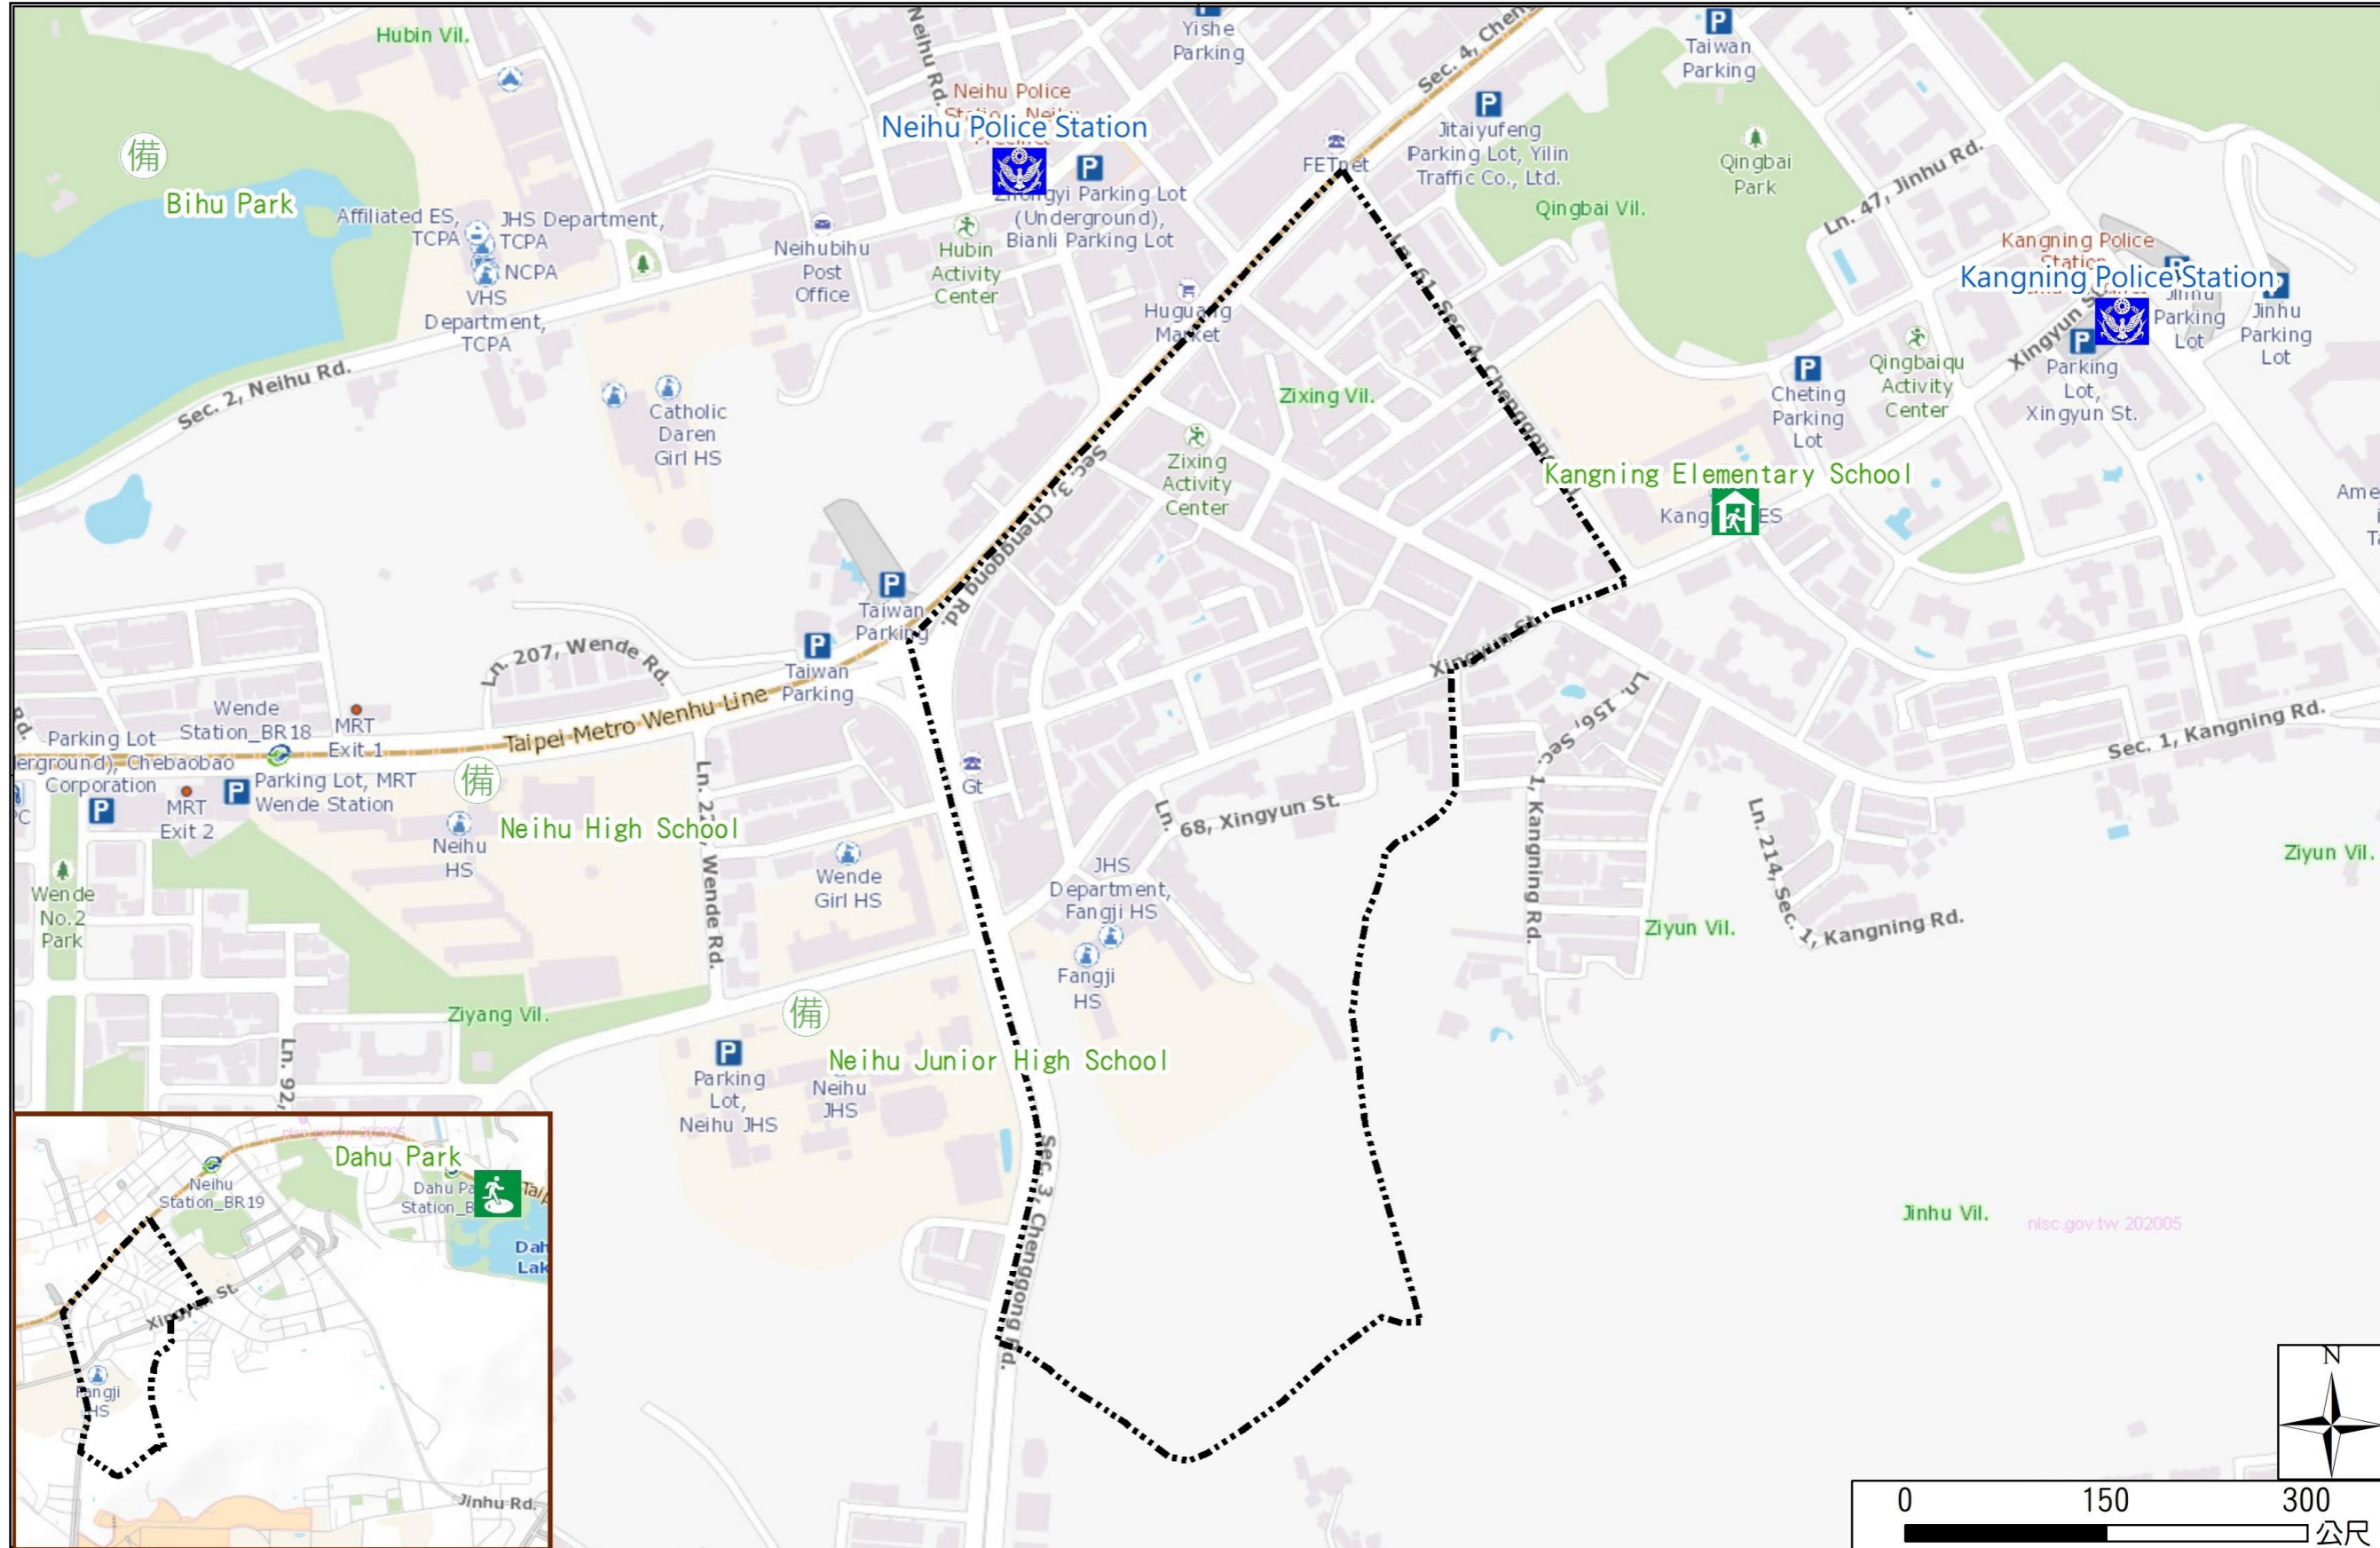

Zixing Vil., Neihu Dist., Taipei City Evacuation Map

Emergency notification

Taipei Citizen Hotline : 1999
Fire Department Tel. : 119
Police Department Tel. : 110
EOC of Neihu Dist.
Non-emergency number :
02-27925828#335
Emergency number :
02-66069119
Officer
Mobile : 0972-295569
Note: Please call this District's
EOC to ensure that the evacuation
shelter is open

Disaster Prevention Information Website

Taipei City Disaster Prevention Information Website

Evacuation Principle

Flood: Vertical evacuation or preventive evacuation
Earthquake :

More disaster prevention knowledge :
Taipei City Disaster Prevention Guide

Evacuation Shelter

Name	Dahu Park Shelter for Earthquake
Address	No.31, Sec. 5, Chenggong Rd.
Capacity	2437
Contact number	02-26586601#207
Name	Kangning Elementary School (School for Priority Shelter) Shelter for Earthquake
Address	No.121 Xingyun St.
Capacity	157
Contact number	02-27901237#140
Name	Neihu Senior High School
Address	No.218 Wende Road
Capacity	110
Contact number	02-27977035#309
Name	Neihu Junior High School
Address	No.1, Yangguang St.
Capacity	267
Contact number	02-27900843#230

Legend 圖例

里界 Village Boundary	避難收容處所 Evacuation Shelter	防救災單位 Disaster Rescue Resources	重要地標 Landmark
里界 Village Boundary	室內避難收容處所(優先安置學校) Indoor Evacuation Shelter (School for Priority Shelter)	警察單位 Police Department	直升機起降場 Helipad
	室外避難收容處所(防災公園) Outdoor Evacuation Shelter (Disaster Prevention Park)	消防單位 Fire Department	重要地標 Landmark
	避難收容處所(備用) Evacuation Shelter (Backup)	急救責任醫院 Designated Hospital (Emergency Medical Treatment)