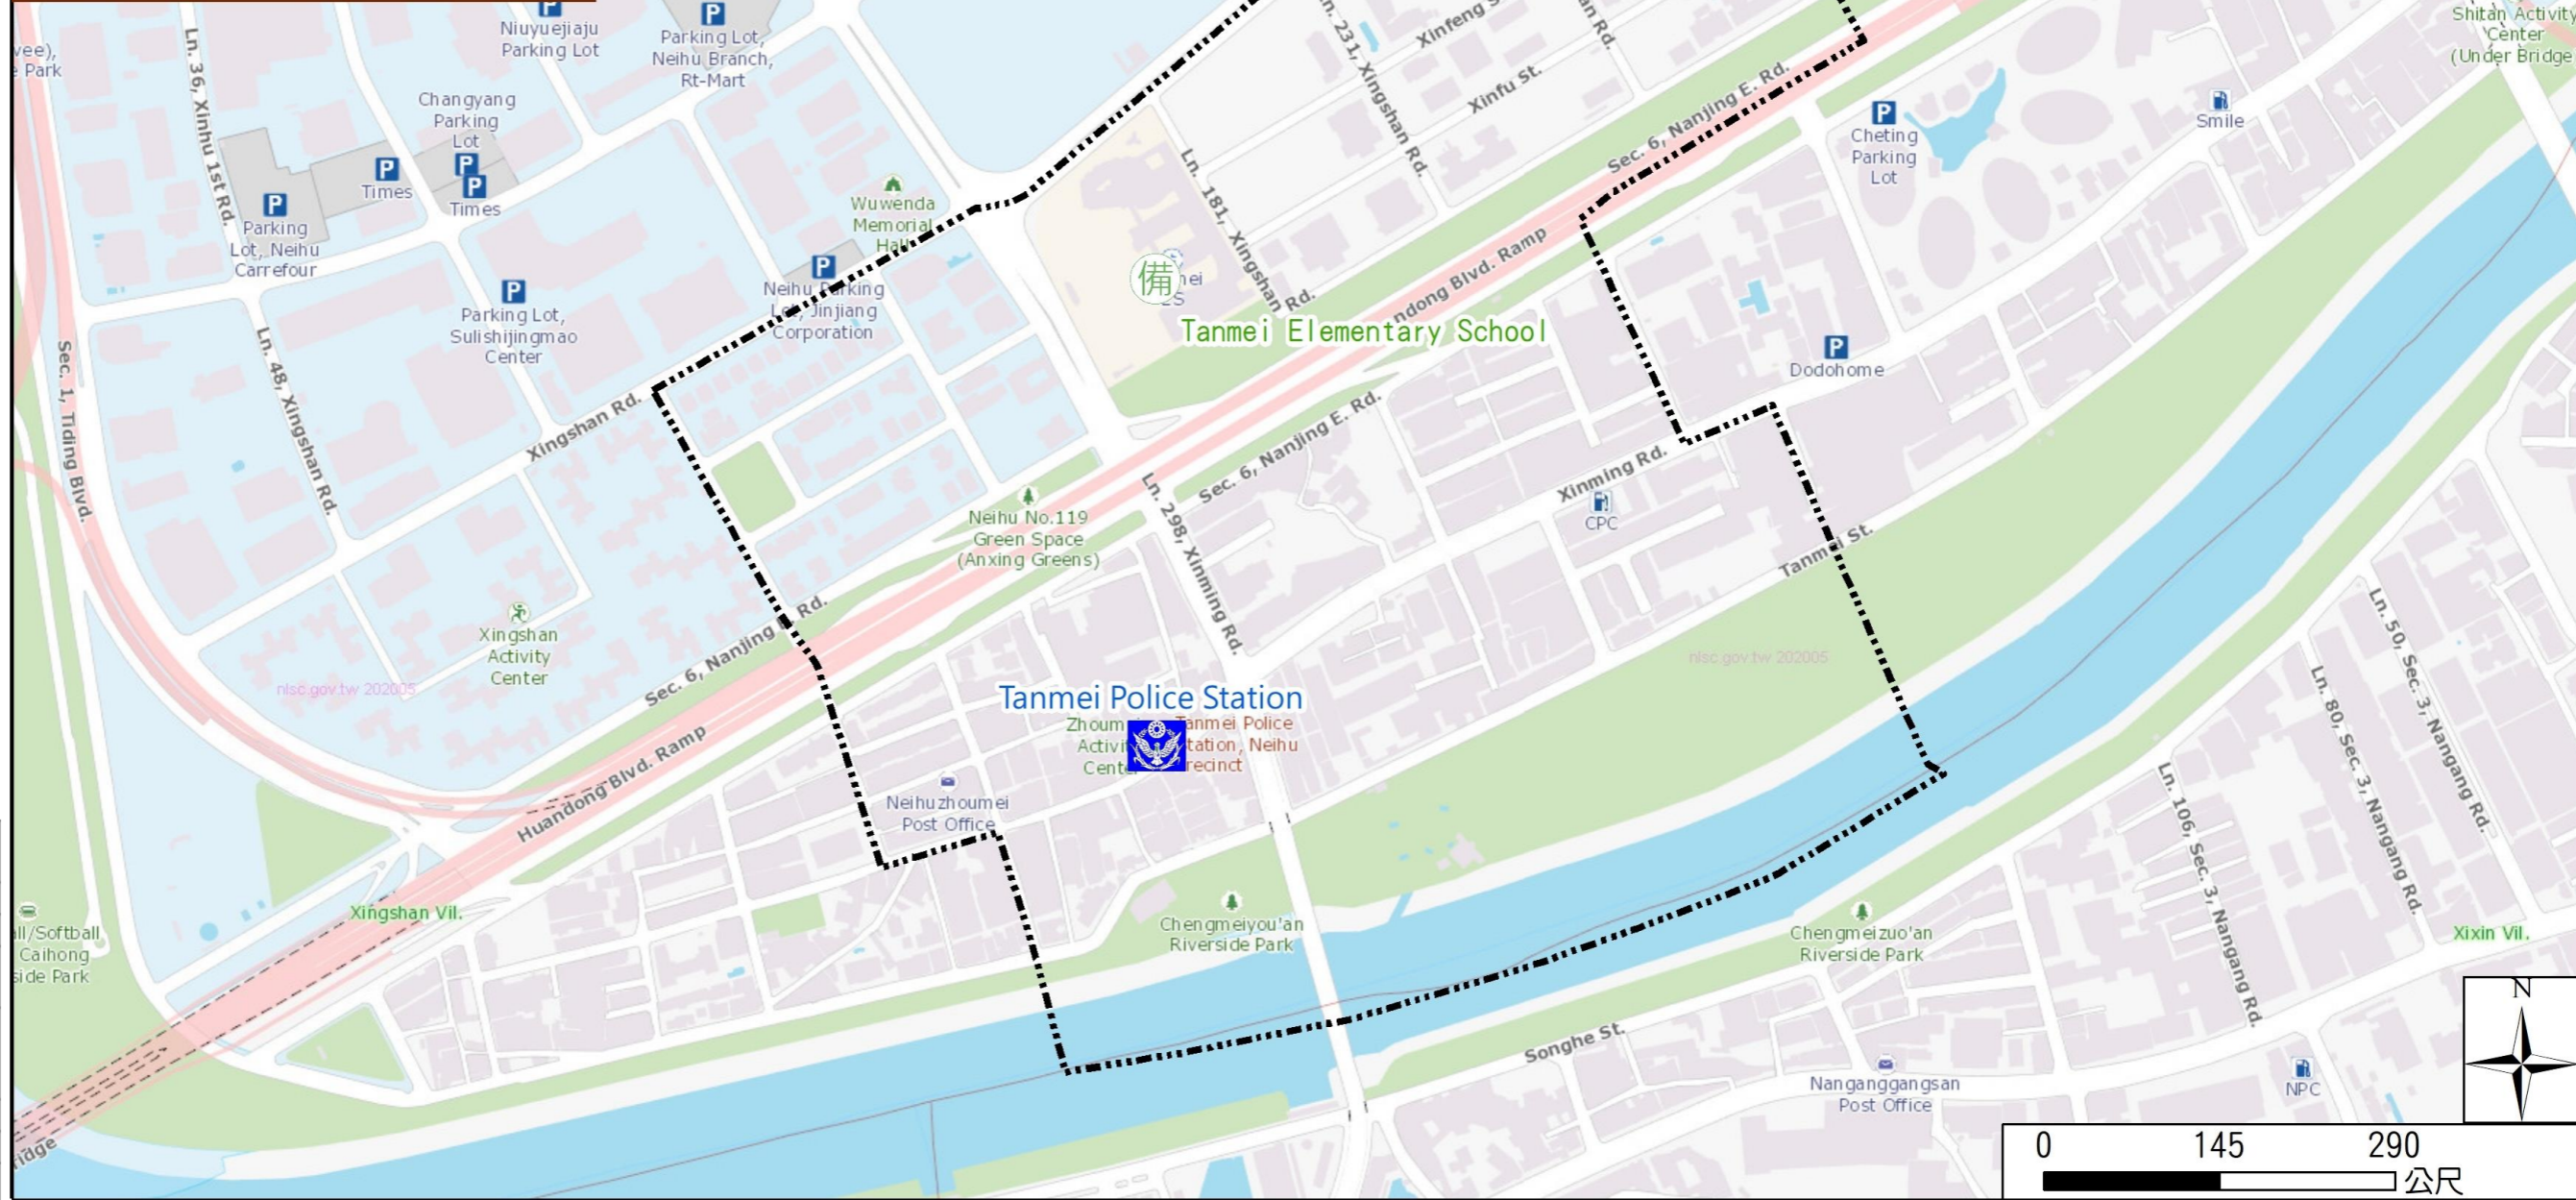

Zhoumei Vil., Neihu Dist., Taipei City Evacuation Map

Emergency notification

Taipei Citizen Hotline : 1999
Fire Department Tel. : 119
Police Department Tel. : 110
EOC of Neihu Dist.
Non-emergency number :
02-27925828#335
Emergency number :
02-66069119
Officer
Mobile : 0988-179947
Note: Please call this District's
EOC to ensure that the evacuation
shelter is open

Disaster Prevention Information Website

Taipei City Disaster Prevention Information Website

Evacuation Principle

Flood: Vertical evacuation or preventive evacuation
Earthquake :

More disaster prevention knowledge :
Taipei City Disaster Prevention Guide

Evacuation Shelter

Name	Dahu Park Shelter for Earthquake
Address	No.31, Sec. 5, Chenggong Rd.
Capacity	2437
Contact number	02-26586601#207
Name	Lihu Elementary School (School for Priority Shelter) Shelter for Flood
Address	No. 8, Ln. 363, Jinhua Rd
Capacity	257
Contact number	02-26343888#130
Name	Tanmei Elementary School
Address	No. 179, Xingshan Rd.
Capacity	81
Contact number	02-27917334#231
Name	Sanmin Junior High School
Address	No. 45, Sec. 6, Minguan E. Rd.
Capacity	300
Contact number	02-27924772#250

圖例 Legend	里界 Village Boundary	避難收容處所 Evacuation Shelter	防救災單位 Disaster Rescue Resources	重要地標 Landmark	
	里界 Village Boundary	室內避難收容處所(優先安置學校) Indoor Evacuation Shelter (School for Priority Shelter) 室外避難收容處所(防災公園) Outdoor Evacuation Shelter (Disaster Prevention Park) 避難收容處所(備用) Evacuation Shelter (Backup)	警察單位 Police Department 消防單位 Fire Department 急救責任醫院 Designated Hospital (Emergency Medical Treatment)	直升機起降場 Helipad	重要地標 Landmark