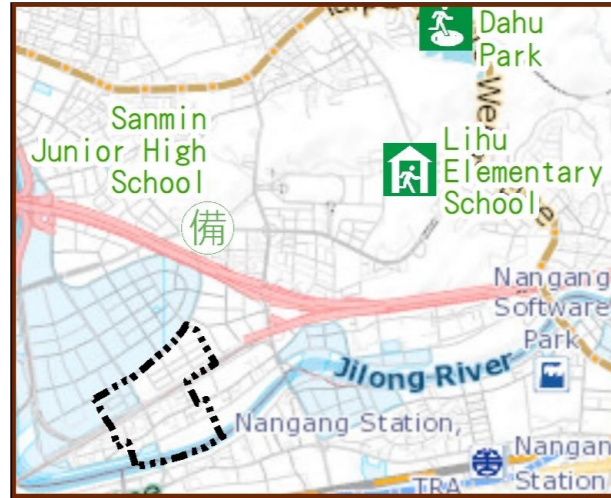

Zhoumei Vil., Neihu Dist., Taipei City Evacuation Map

Emergency notification

Taipei Citizen Hotline : 1999
Fire Department Tel. : 119
Police Department Tel. : 110
EOC of Neihu Dist.
Non-emergency number :
02-27925828#335
Emergency number :
02-66069119
Officer
Mobile : 0988-179947
Note: Please call this District's
EOC to ensure that the evacuation
shelter is open

Disaster Prevention Information Website

Taipei City Disaster Prevention Information Website

Evacuation Principle

Flood: Vertical evacuation or preventive evacuation
Earthquake :

More disaster prevention knowledge :
Taipei City Disaster Prevention Guide

Evacuation Shelter

Name	Dahu Park Shelter for Earthquake
Address	No.31, Sec. 5, Chenggong Rd.
Capacity	2437
Contact number	02-26586601#207
Name	Lihu Elementary School (School for Priority Shelter) Shelter for Flood
Address	No. 8, Ln. 363, Jinhua Rd
Capacity	257
Contact number	02-26343888#130
Name	Tanmei Elementary School
Address	No. 179, Xingshan Rd.
Capacity	81
Contact number	02-27917334#231
Name	Sanmin Junior High School
Address	No. 45, Sec. 6, Minguan E. Rd.
Capacity	300
Contact number	02-27924772#250

圖例 Legend	里界 Village Boundary	避難收容處所 Evacuation Shelter	防救災單位 Disaster Rescue Resources	重要地標 Landmark	
	里界 Village Boundary	室內避難收容處所(優先安置學校) Indoor Evacuation Shelter (School for Priority Shelter) 室外避難收容處所(防災公園) Outdoor Evacuation Shelter (Disaster Prevention Park) 避難收容處所(備用) Evacuation Shelter (Backup)	警察單位 Police Department 消防單位 Fire Department 急救責任醫院 Designated Hospital (Emergency Medical Treatment)	直升機起降場 Helipad	重要地標 Landmark