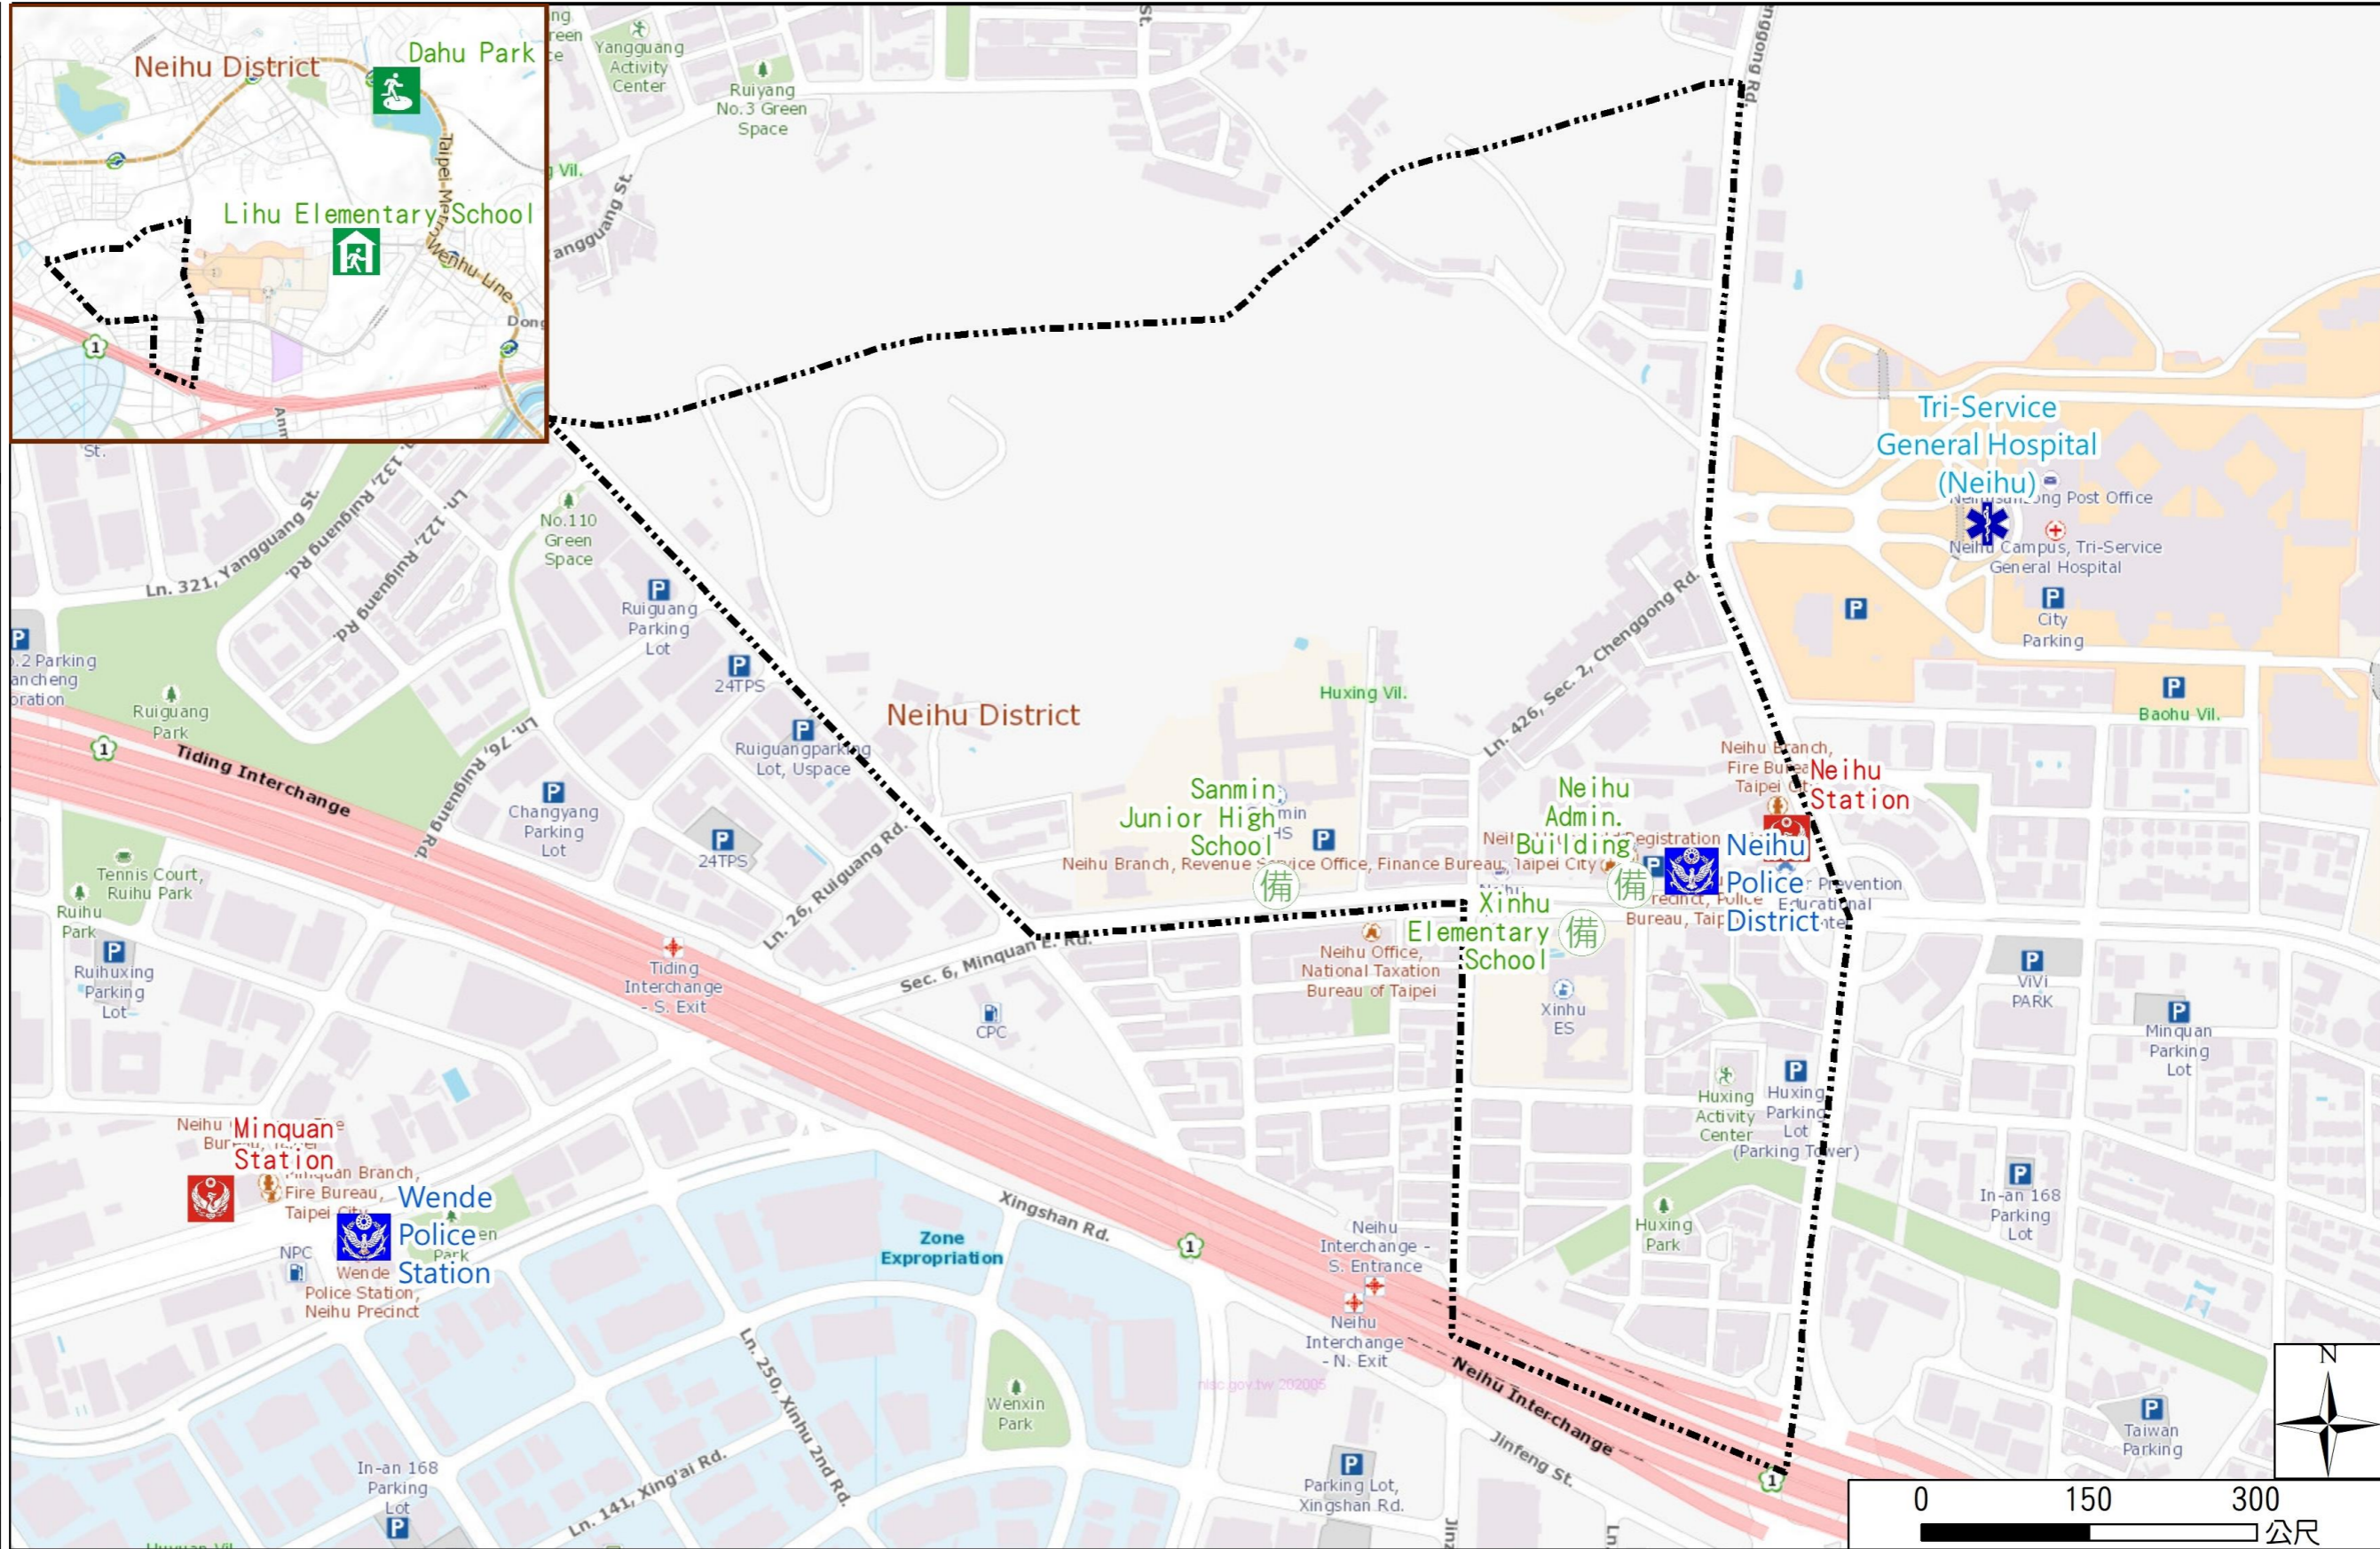

Huxing Vil., Neihu Dist., Taipei City Evacuation Map

Emergency notification

Taipei Citizen Hotline : 1999
Fire Department Tel. : 119
Police Department Tel. : 110
EOC of Neihu Dist.
Non-emergency number :
02-27925828#335
Emergency number :
02-66069119
Officer
Mobile : 0988-179949
Note: Please call this District's
EOC to ensure that the evacuation
shelter is open

Disaster Prevention Information Website

Taipei City Disaster Prevention Information Website

Evacuation Principle

Flood: Vertical evacuation or preventive evacuation
Earthquake :

More disaster prevention knowledge :
Taipei City Disaster Prevention Guide

Evacuation Shelter

Name	Dahu Park Shelter for Earthquake
Address	No.31, Sec. 5, Chenggong Rd.
Capacity	2437
Contact number	02-26586601#207
Name	Lihu Elementary School (School for Priority Shelter) Shelter for Flood
Address	No. 8, Ln. 363, Jinhui Rd
Capacity	257
Contact number	02-26343888#130
Name	Neihu Admin. Building
Address	8F., No. 99, Sec. 6, Minquan E. Rd.
Capacity	170
Contact number	02-27925828#320
Name	Sanmin Junior High School
Address	No. 45, Sec. 6, Minquan E. Rd.
Capacity	300
Contact number	02-27924772#250

Legend 圖例

里界 Village Boundary	避難收容處所 Evacuation Shelter	防救災單位 Disaster Rescue Resources	重要地標 Landmark
里界 Village Boundary	室內避難收容處所(優先安置學校) Indoor Evacuation Shelter (School for Priority Shelter)	警察單位 Police Department	直升機起降場 Helipad
	室外避難收容處所(防災公園) Outdoor Evacuation Shelter (Disaster Prevention Park)	消防單位 Fire Department	急救責任醫院 Designated Hospital (Emergency Medical Treatment)
	避難收容處所(備用) Evacuation Shelter (Backup)		重要地標 Landmark