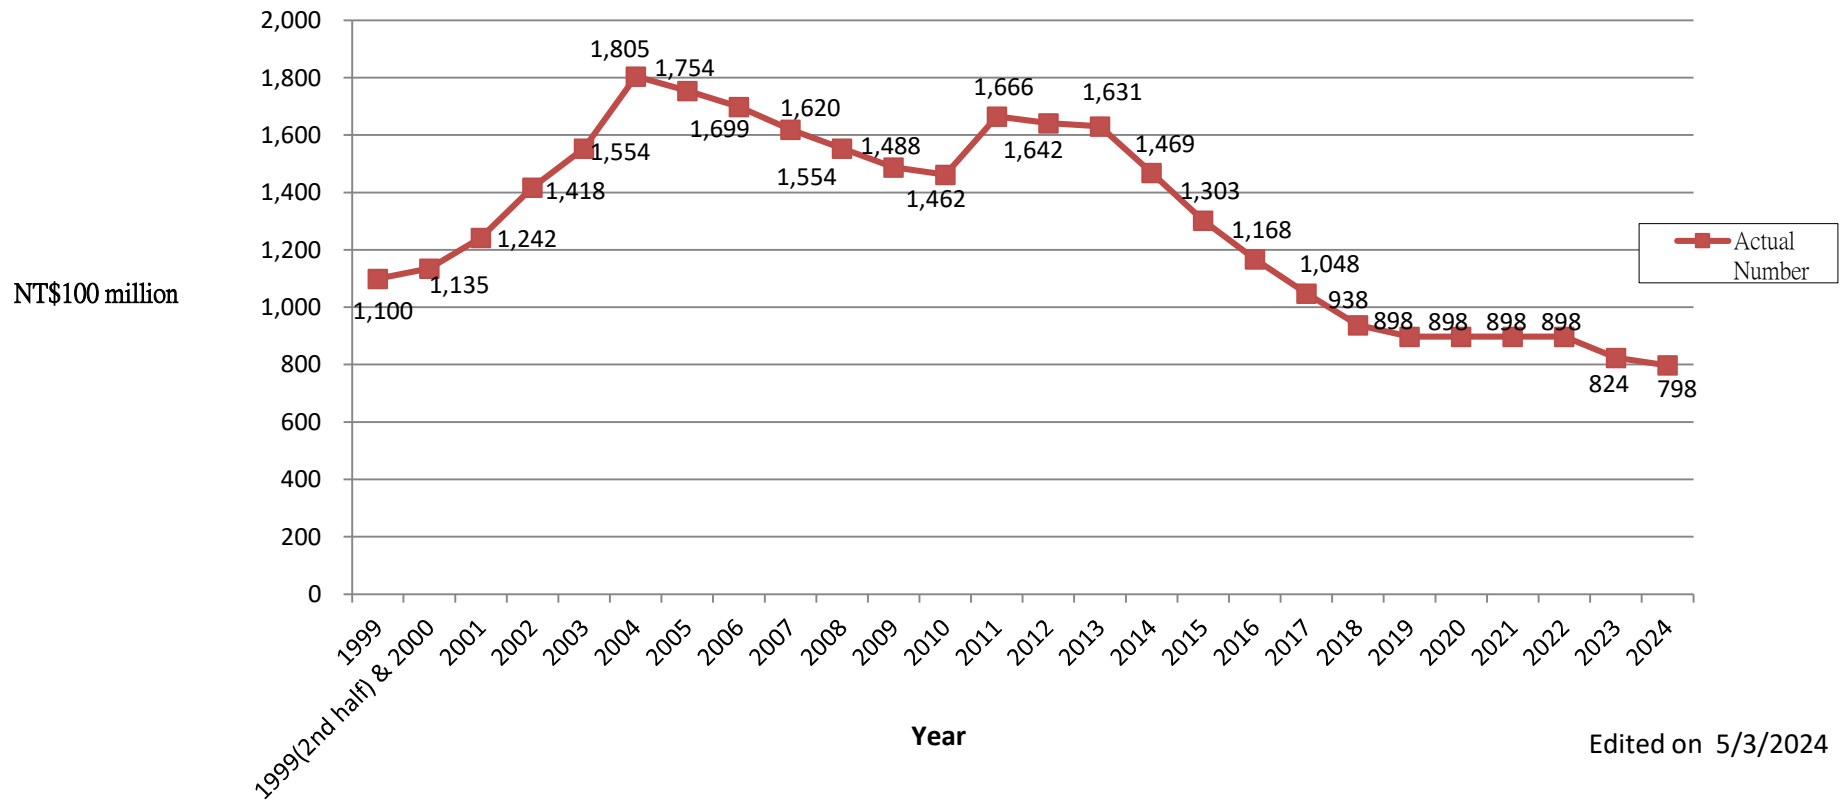

Taipei City Government's Outstanding Debt (Actual Number) Trend Chart

Note: The amount of outstanding debt for year 2024 is calculated from the beginning of the year to April, 2024.

Edited on 5/3/2024