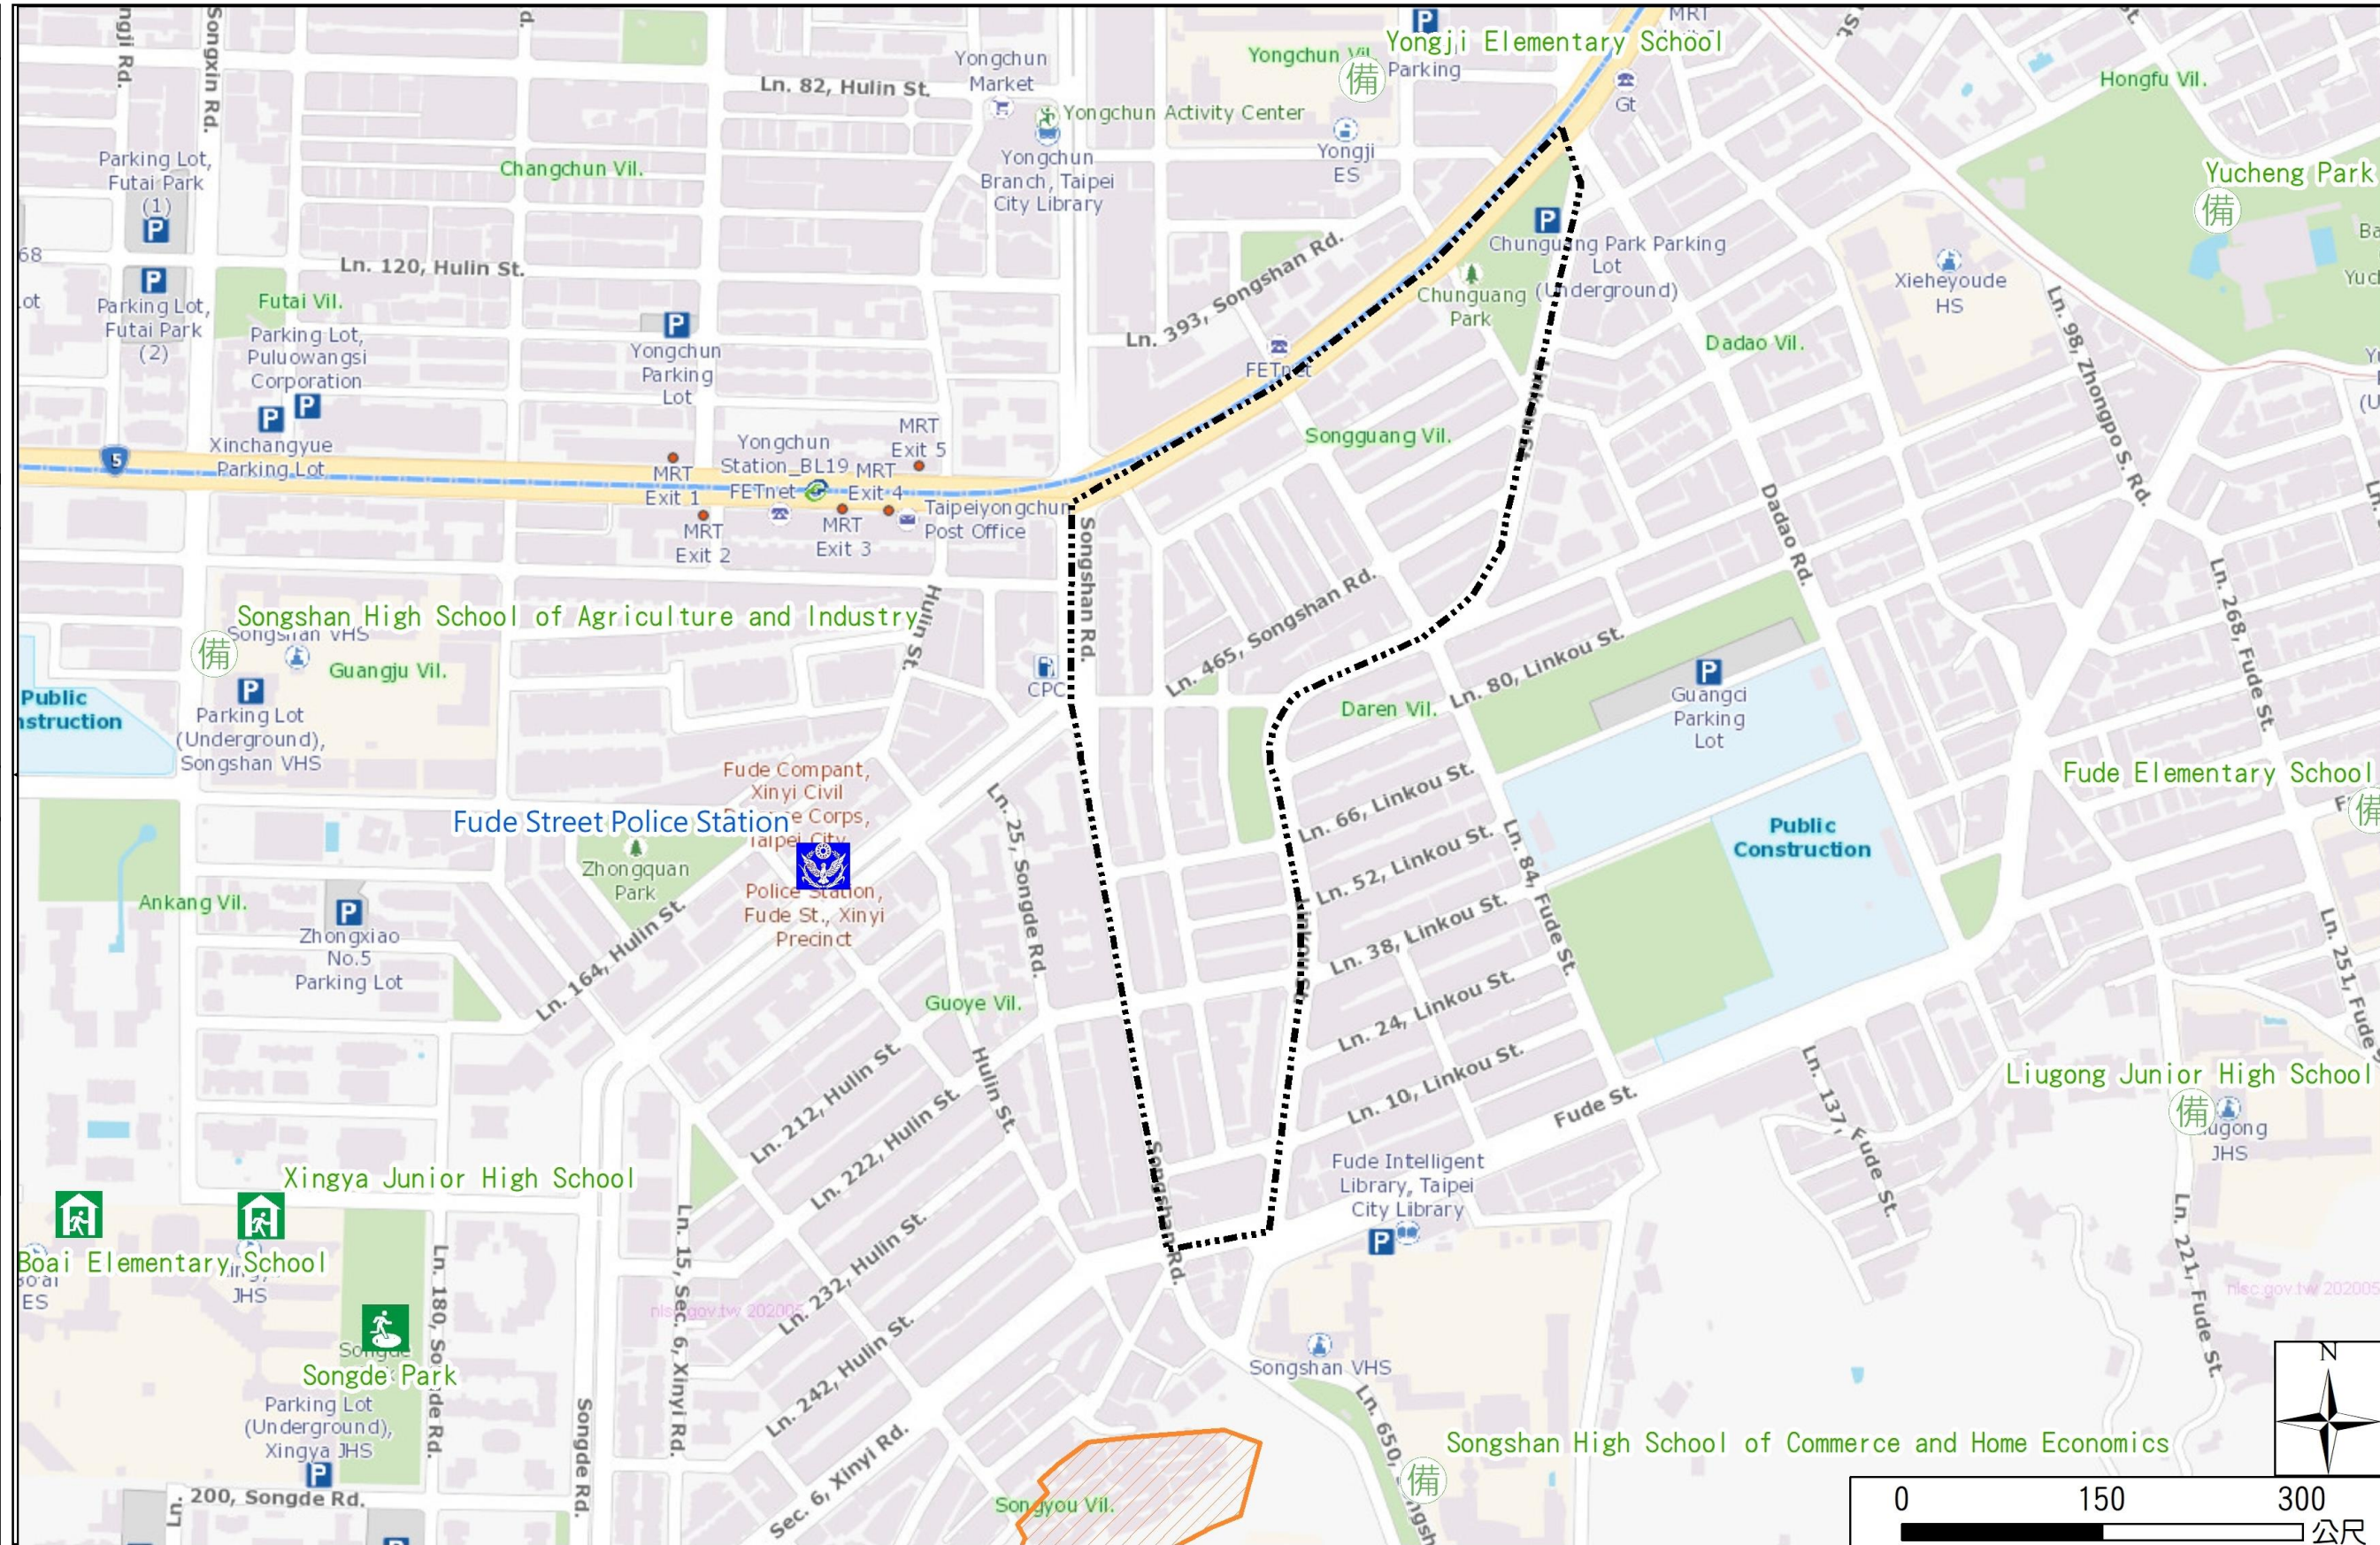

Songguang Vil., Xinyi Dist., Taipei City Evacuation Map

Emergency notification

Taipei Citizen Hotline : 1999
Fire Department Tel. : 119
Police Department Tel. : 110
EOC of Xinyi Dist.
Non-emergency number :
02-27239777
Emergency number :
02-66380119
Officer
Mobile : 0905-689363
Note: Please call this District's
EOC to ensure that the evacuation
shelter is open

Disaster Prevention Information Website

Taipei City Disaster Prevention Information Website

Evacuation Principle

Flood: Vertical evacuation or preventive evacuation
Earthquake :

More disaster prevention knowledge :
Taipei City Disaster Prevention Guide

Evacuation Shelter

Name	Songde Park Shelter for Earthquake
Address	Lane 180, Songde Rd.
Capacity	1340
Contact number	02-27884255
Name	Xingya Junior High School (School for Priority Shelter) Shelter for Earthquake
Address	No. 15, Ln. 168, Songde Rd.
Capacity	251
Contact number	02-27232771#500
Name	Boai Elementary School (School for Priority Shelter) Shelter for Earthquake
Address	No. 20, Ln. 95, Songren Rd.
Capacity	156
Contact number	02-23450616#400
Name	Songshan High School of Commerce and Home Economics
Address	No. 655, Songshan Rd.
Capacity	116
Contact number	02-27261118#410

Legend 圖例	里界 Village Boundary	避難收容處所 Evacuation Shelter	防救災單位 Disaster Rescue Resources	重要地標 Landmark
	里界 Village Boundary	 室內避難收容處所(優先安置學校) Indoor Evacuation Shelter (School for Priority Shelter)	 警察單位 Police Department	 直升機起降場 Helipad
	山坡地老舊聚落 Hillside Communities	 室外避難收容處所(防災公園) Outdoor Evacuation Shelter (Disaster Prevention Park)	 消防單位 Fire Department	 重要地標 Landmark
		避難收容處所(備用) Evacuation Shelter (Backup)	 急救責任醫院 Designated Hospital (Emergency Medical Treatment)