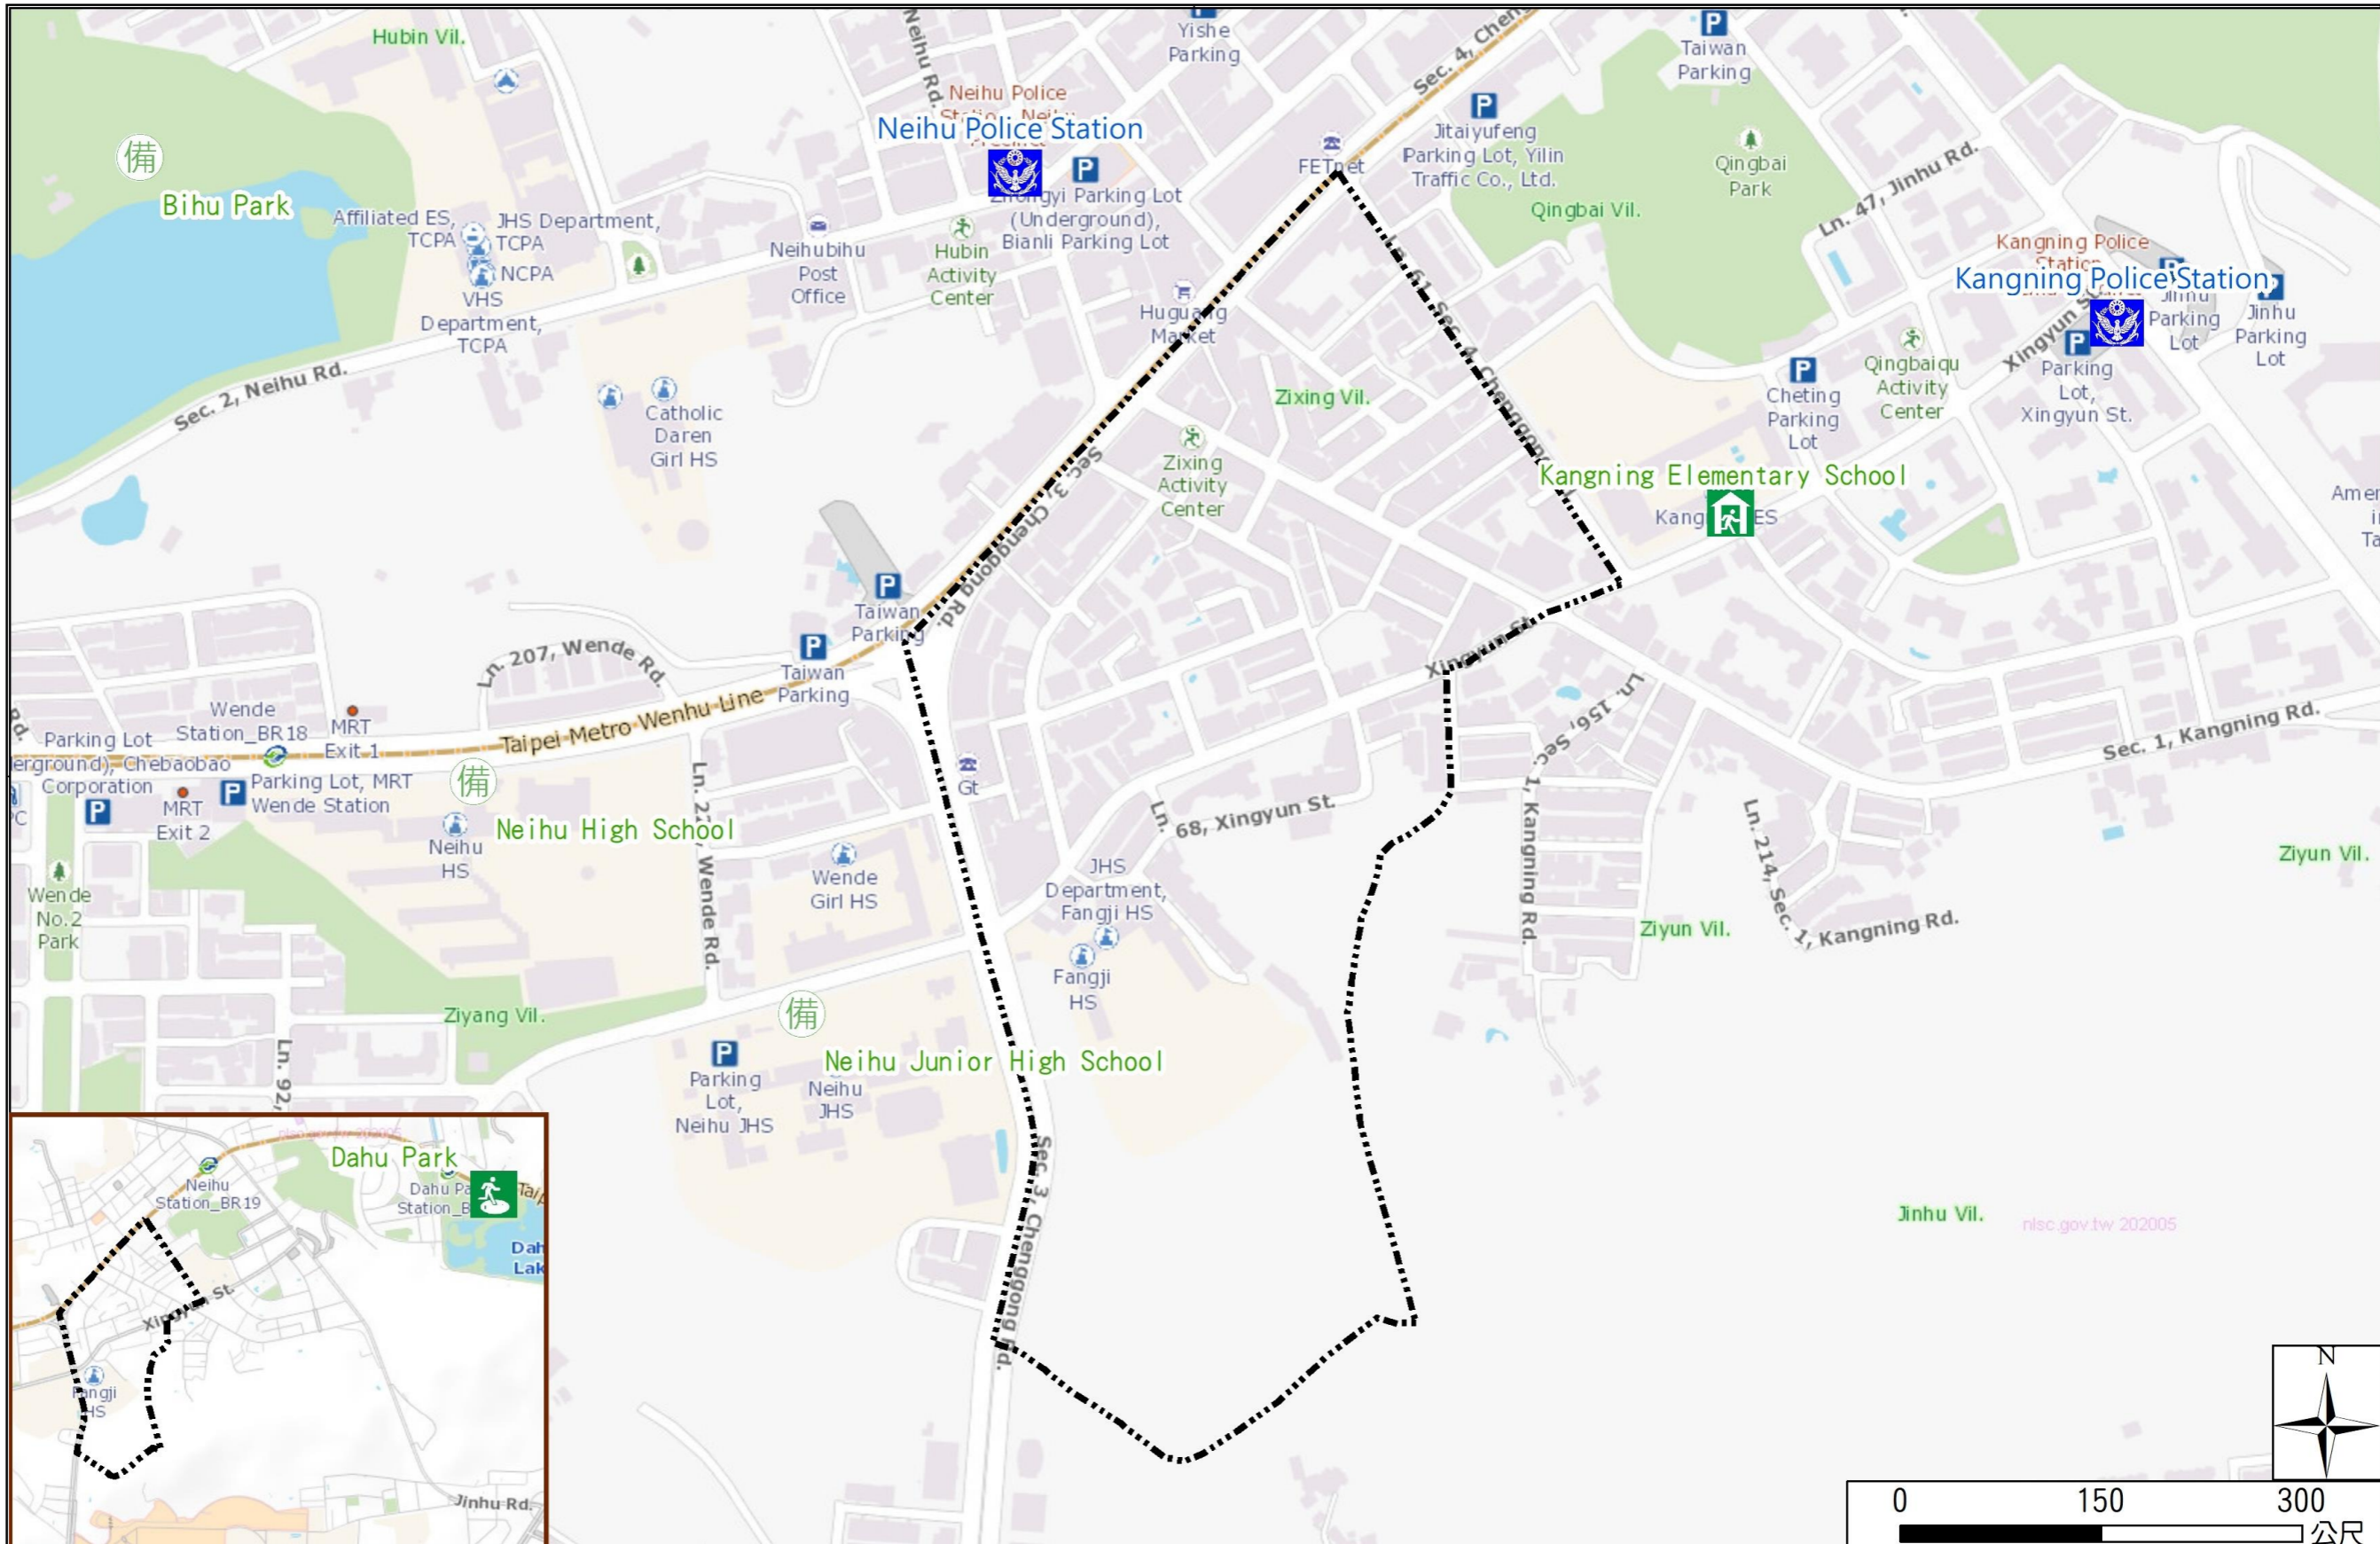

Zixing Vil., Neihu Dist., Taipei City Simple Evacuation Map

Emergency notification

Taipei Citizen Hotline : 1999
Fire Department Tel. : 119
Police Department Tel. : 110
EOC of Neihu Dist.
Non-emergency number :
02-27925828#335
Emergency number :
02-66069119
Officer
Mobile : 0972-295569
Note: Please call this District's
EOC to ensure that the evacuation
shelter is open

Disaster Prevention Information Website

Taipei City Disaster Prevention Information Website

Evacuation Principle

Flood: Vertical evacuation or preventive evacuation
Earthquake :

More disaster prevention knowledge :
Taipei City Disaster Prevention Guide

Evacuation Shelter

Name	Dahu Park Shelter for Earthquake
Address	No.31, Sec. 5, Chenggong Rd.
Capacity	2437
Contact number	02-26586601#207
Name	Kangning Elementary School (School for Priority Shelter) Shelter for Earthquake
Address	No.121 Xingyun St.
Capacity	157
Contact number	02-27901237#140
Name	Neihu Senior High School
Address	No.218 Wende Road
Capacity	110
Contact number	02-27977035#309
Name	Neihu Junior High School
Address	No.1, Yangguang St.
Capacity	267
Contact number	02-27900843#230

圖例 Legend	里界 Village Boundary	避難收容處所 Evacuation Shelter	防救災單位 Disaster Rescue Resources	重要地標 Landmark	
	里界 Village Boundary	室內避難收容處所(優先安置學校) Indoor Evacuation Shelter (School for Priority Shelter) 室外避難收容處所(防災公園) Outdoor Evacuation Shelter (Disaster Prevention Park) 避難收容處所(備用) Evacuation Shelter (Backup)	警察單位 Police Department 消防單位 Fire Department 急救責任醫院 Designated Hospital (Emergency Medical Treatment)	直升機起降場 Helipad	重要地標 Landmark