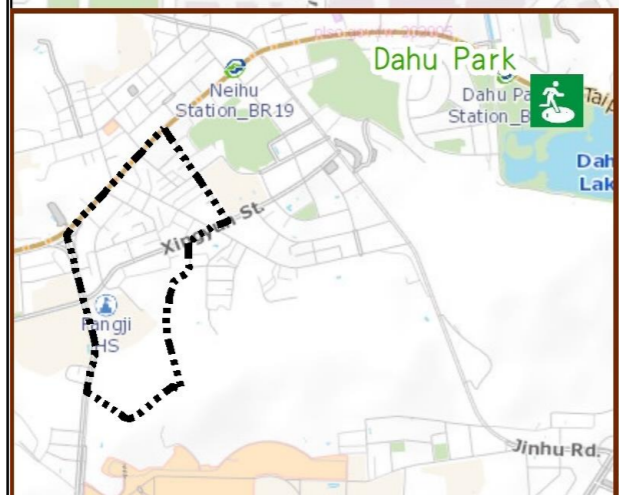

Zixing Vil., Neihu Dist., Taipei City Simple Evacuation Map

Emergency notification

Taipei Citizen Hotline : 1999
Fire Department Tel. : 119
Police Department Tel. : 110
EOC of Neihu Dist.
Non-emergency number :
02-27925828#335
Emergency number :
02-66069119
Officer
Mobile : 0972-295569
Note: Please call this District's
EOC to ensure that the evacuation
shelter is open

Disaster Prevention Information Website

Taipei City Disaster Prevention Information Website

Evacuation Principle

Flood: Vertical evacuation or preventive evacuation
Earthquake :

More disaster prevention knowledge :
Taipei City Disaster Prevention Guide

Evacuation Shelter

Name	Dahu Park Shelter for Earthquake
Address	No.31, Sec. 5, Chenggong Rd.
Capacity	2437
Contact number	02-26586601#207
Name	Kangning Elementary School (School for Priority Shelter) Shelter for Earthquake
Address	No.121 Xingyun St.
Capacity	157
Contact number	02-27901237#140
Name	Neihu Senior High School
Address	No.218 Wende Road
Capacity	110
Contact number	02-27977035#309
Name	Neihu Junior High School
Address	No.1, Yangguang St.
Capacity	267
Contact number	02-27900843#230

圖例 Legend	里界 Village Boundary	避難收容處所 Evacuation Shelter	防救災單位 Disaster Rescue Resources	重要地標 Landmark	
	里界 Village Boundary	室內避難收容處所(優先安置學校) Indoor Evacuation Shelter (School for Priority Shelter) 室外避難收容處所(防災公園) Outdoor Evacuation Shelter (Disaster Prevention Park) 避難收容處所(備用) Evacuation Shelter (Backup)	警察單位 Police Department 消防單位 Fire Department 急救責任醫院 Designated Hospital (Emergency Medical Treatment)	直升機起降場 Helipad	重要地標 Landmark