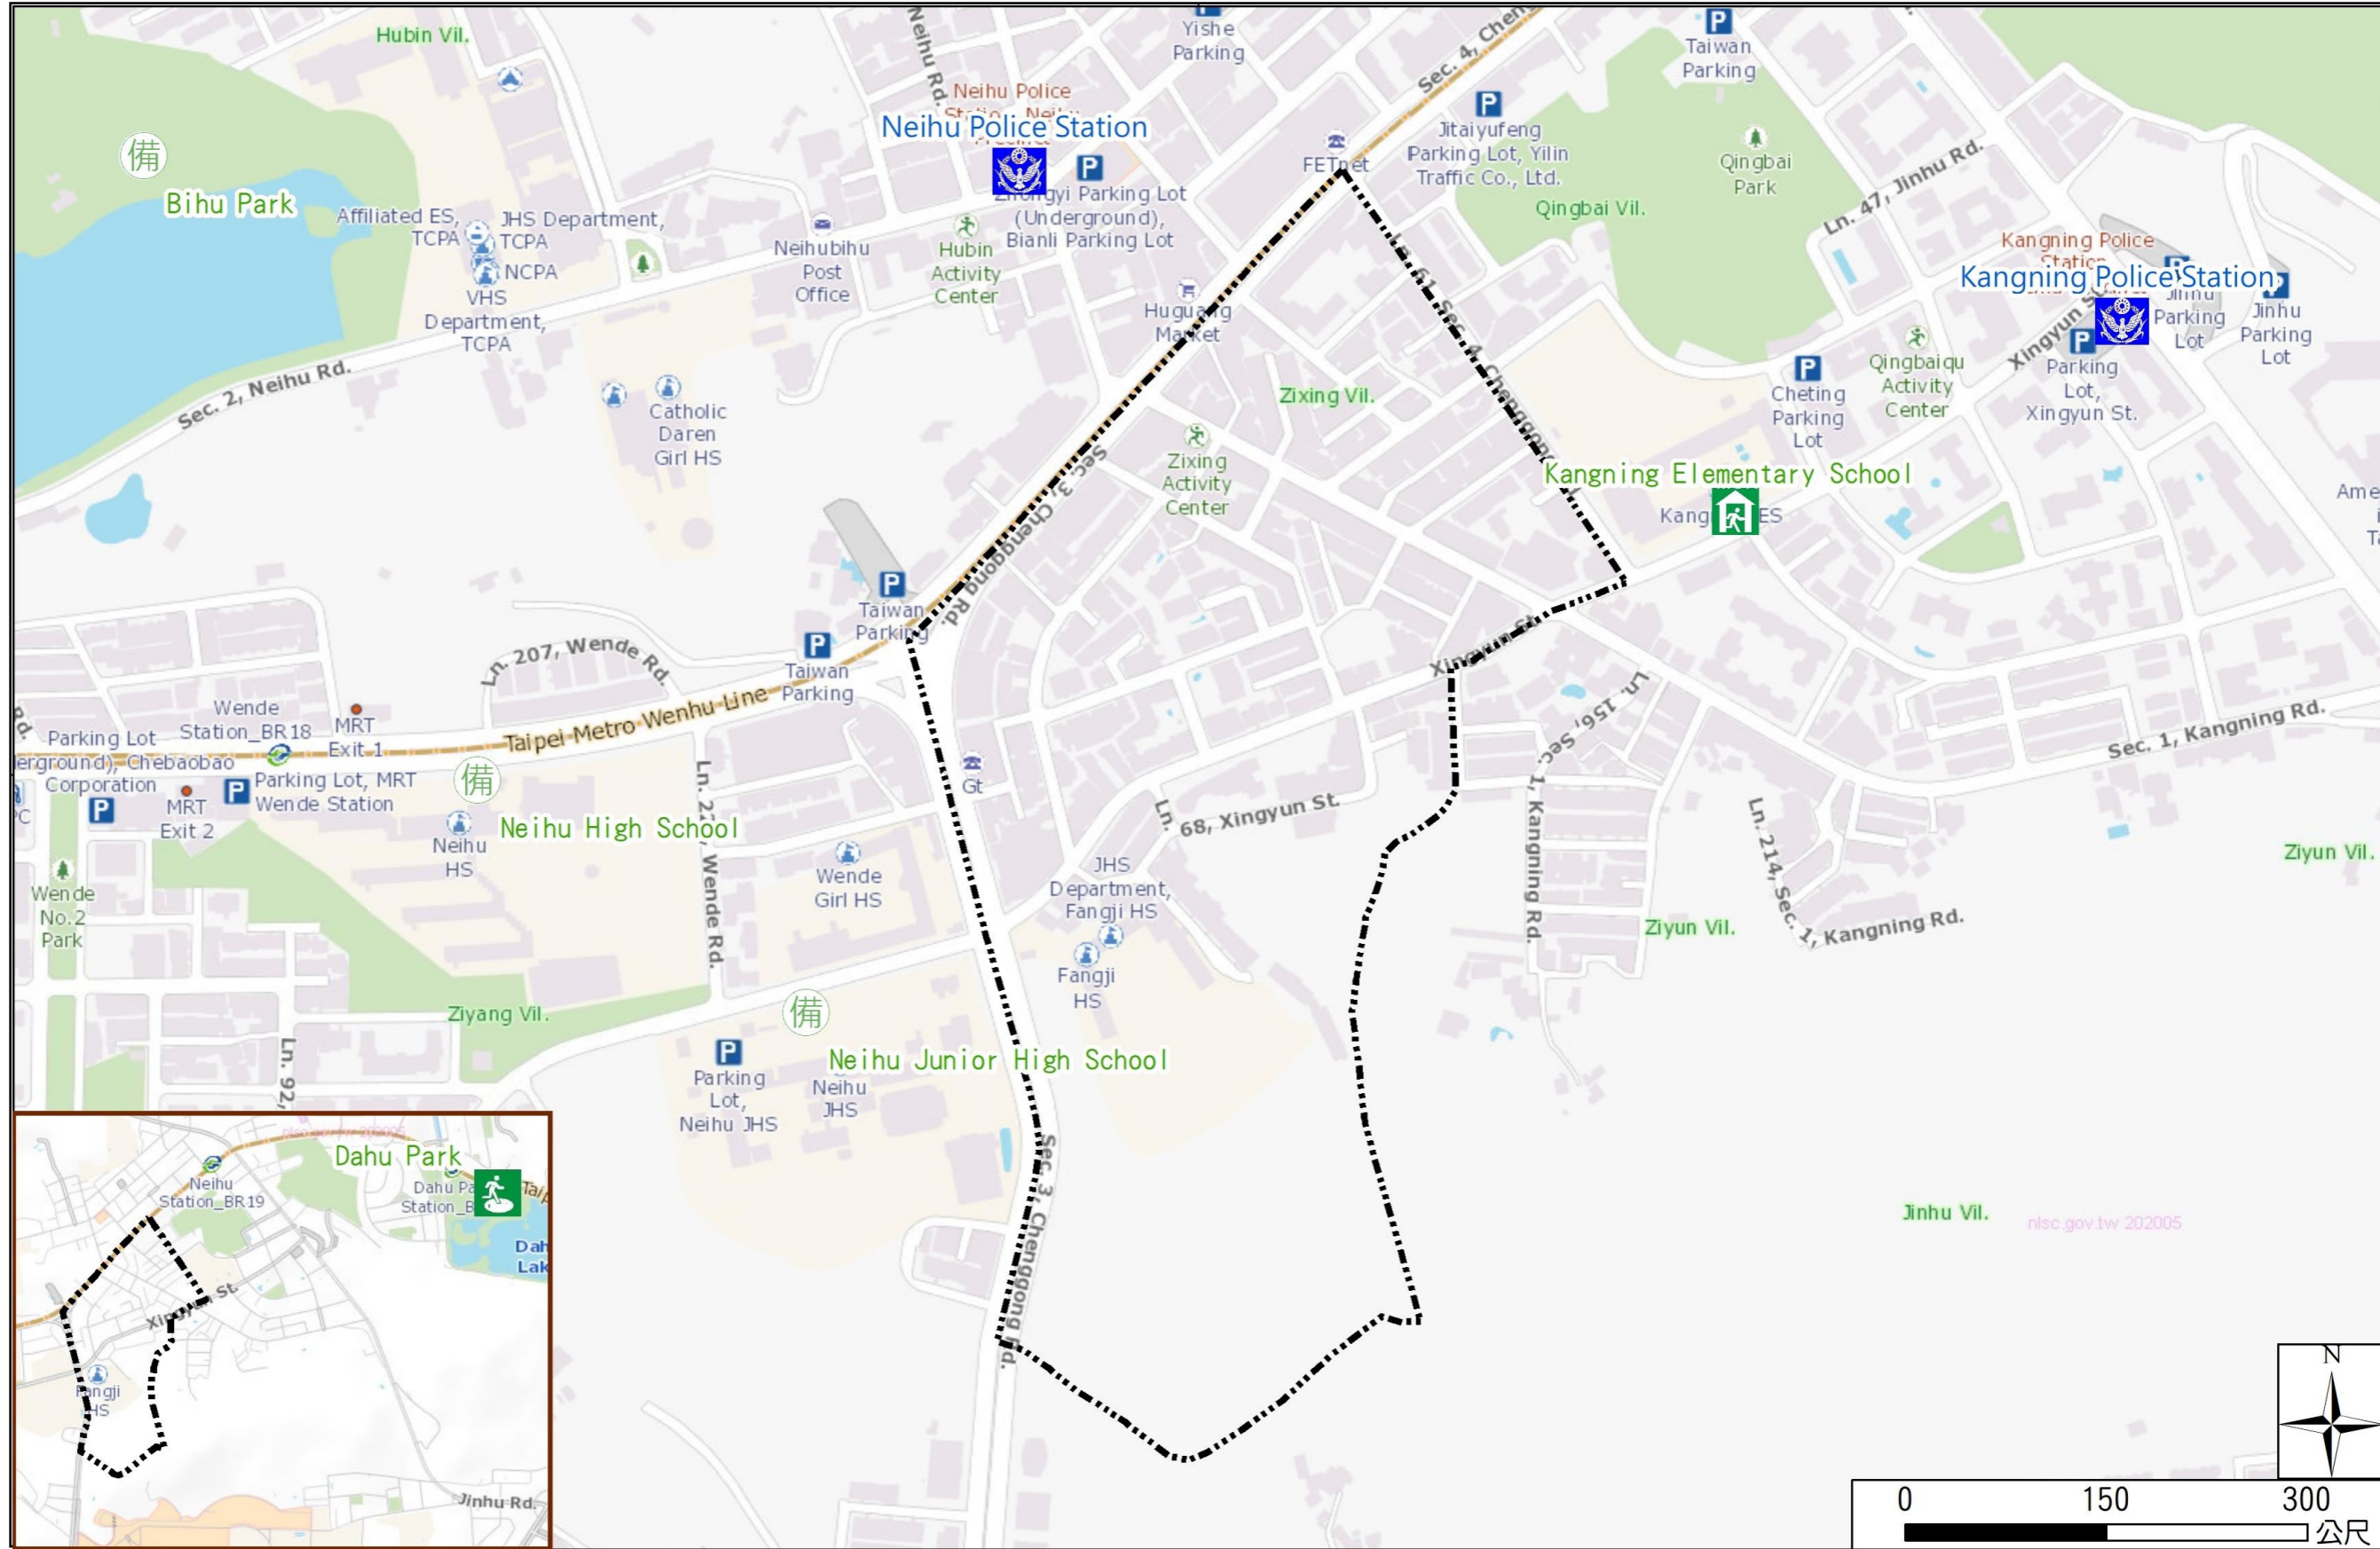

Zixing Vil., Neihu Dist., Taipei City Evacuation Map

Emergency notification

Taipei Citizen Hotline : 1999
Fire Department Tel. : 119
Police Department Tel. : 110
EOC of Neihu Dist.
Non-emergency number :
02-27925828#335
Emergency number :
02-66069119
Officer
Mobile : 0972-295569
Note: Please call this District's
EOC to ensure that the evacuation
shelter is open

Disaster Prevention Information Website

Taipei City Disaster Prevention Information Website

Evacuation Principle

Flood: Vertical evacuation or preventive evacuation
Earthquake :

More disaster prevention knowledge :
Taipei City Disaster Prevention Guide

Evacuation Shelter

Name	Dahu Park Shelter for Earthquake
Address	No.31, Sec. 5, Chenggong Rd.
Capacity	2437
Contact number	02-26586601#207
Name	Kangning Elementary School (School for Priority Shelter) Shelter for Earthquake
Address	No.121 Xingyun St.
Capacity	157
Contact number	02-27901237#140
Name	Neihu Senior High School
Address	No.218 Wende Road
Capacity	110
Contact number	02-27977035#309
Name	Neihu Junior High School
Address	No.1, Yangguang St.
Capacity	267
Contact number	02-27900843#230

圖例 Legend	里界 Village Boundary	避難收容處所 Evacuation Shelter	防救災單位 Disaster Rescue Resources	重要地標 Landmark	
	里界 Village Boundary	室內避難收容處所(優先安置學校) Indoor Evacuation Shelter (School for Priority Shelter) 室外避難收容處所(防災公園) Outdoor Evacuation Shelter (Disaster Prevention Park) 避難收容處所(備用) Evacuation Shelter (Backup)	警察單位 Police Department 消防單位 Fire Department 急救責任醫院 Designated Hospital (Emergency Medical Treatment)	直升機起降場 Helipad	重要地標 Landmark