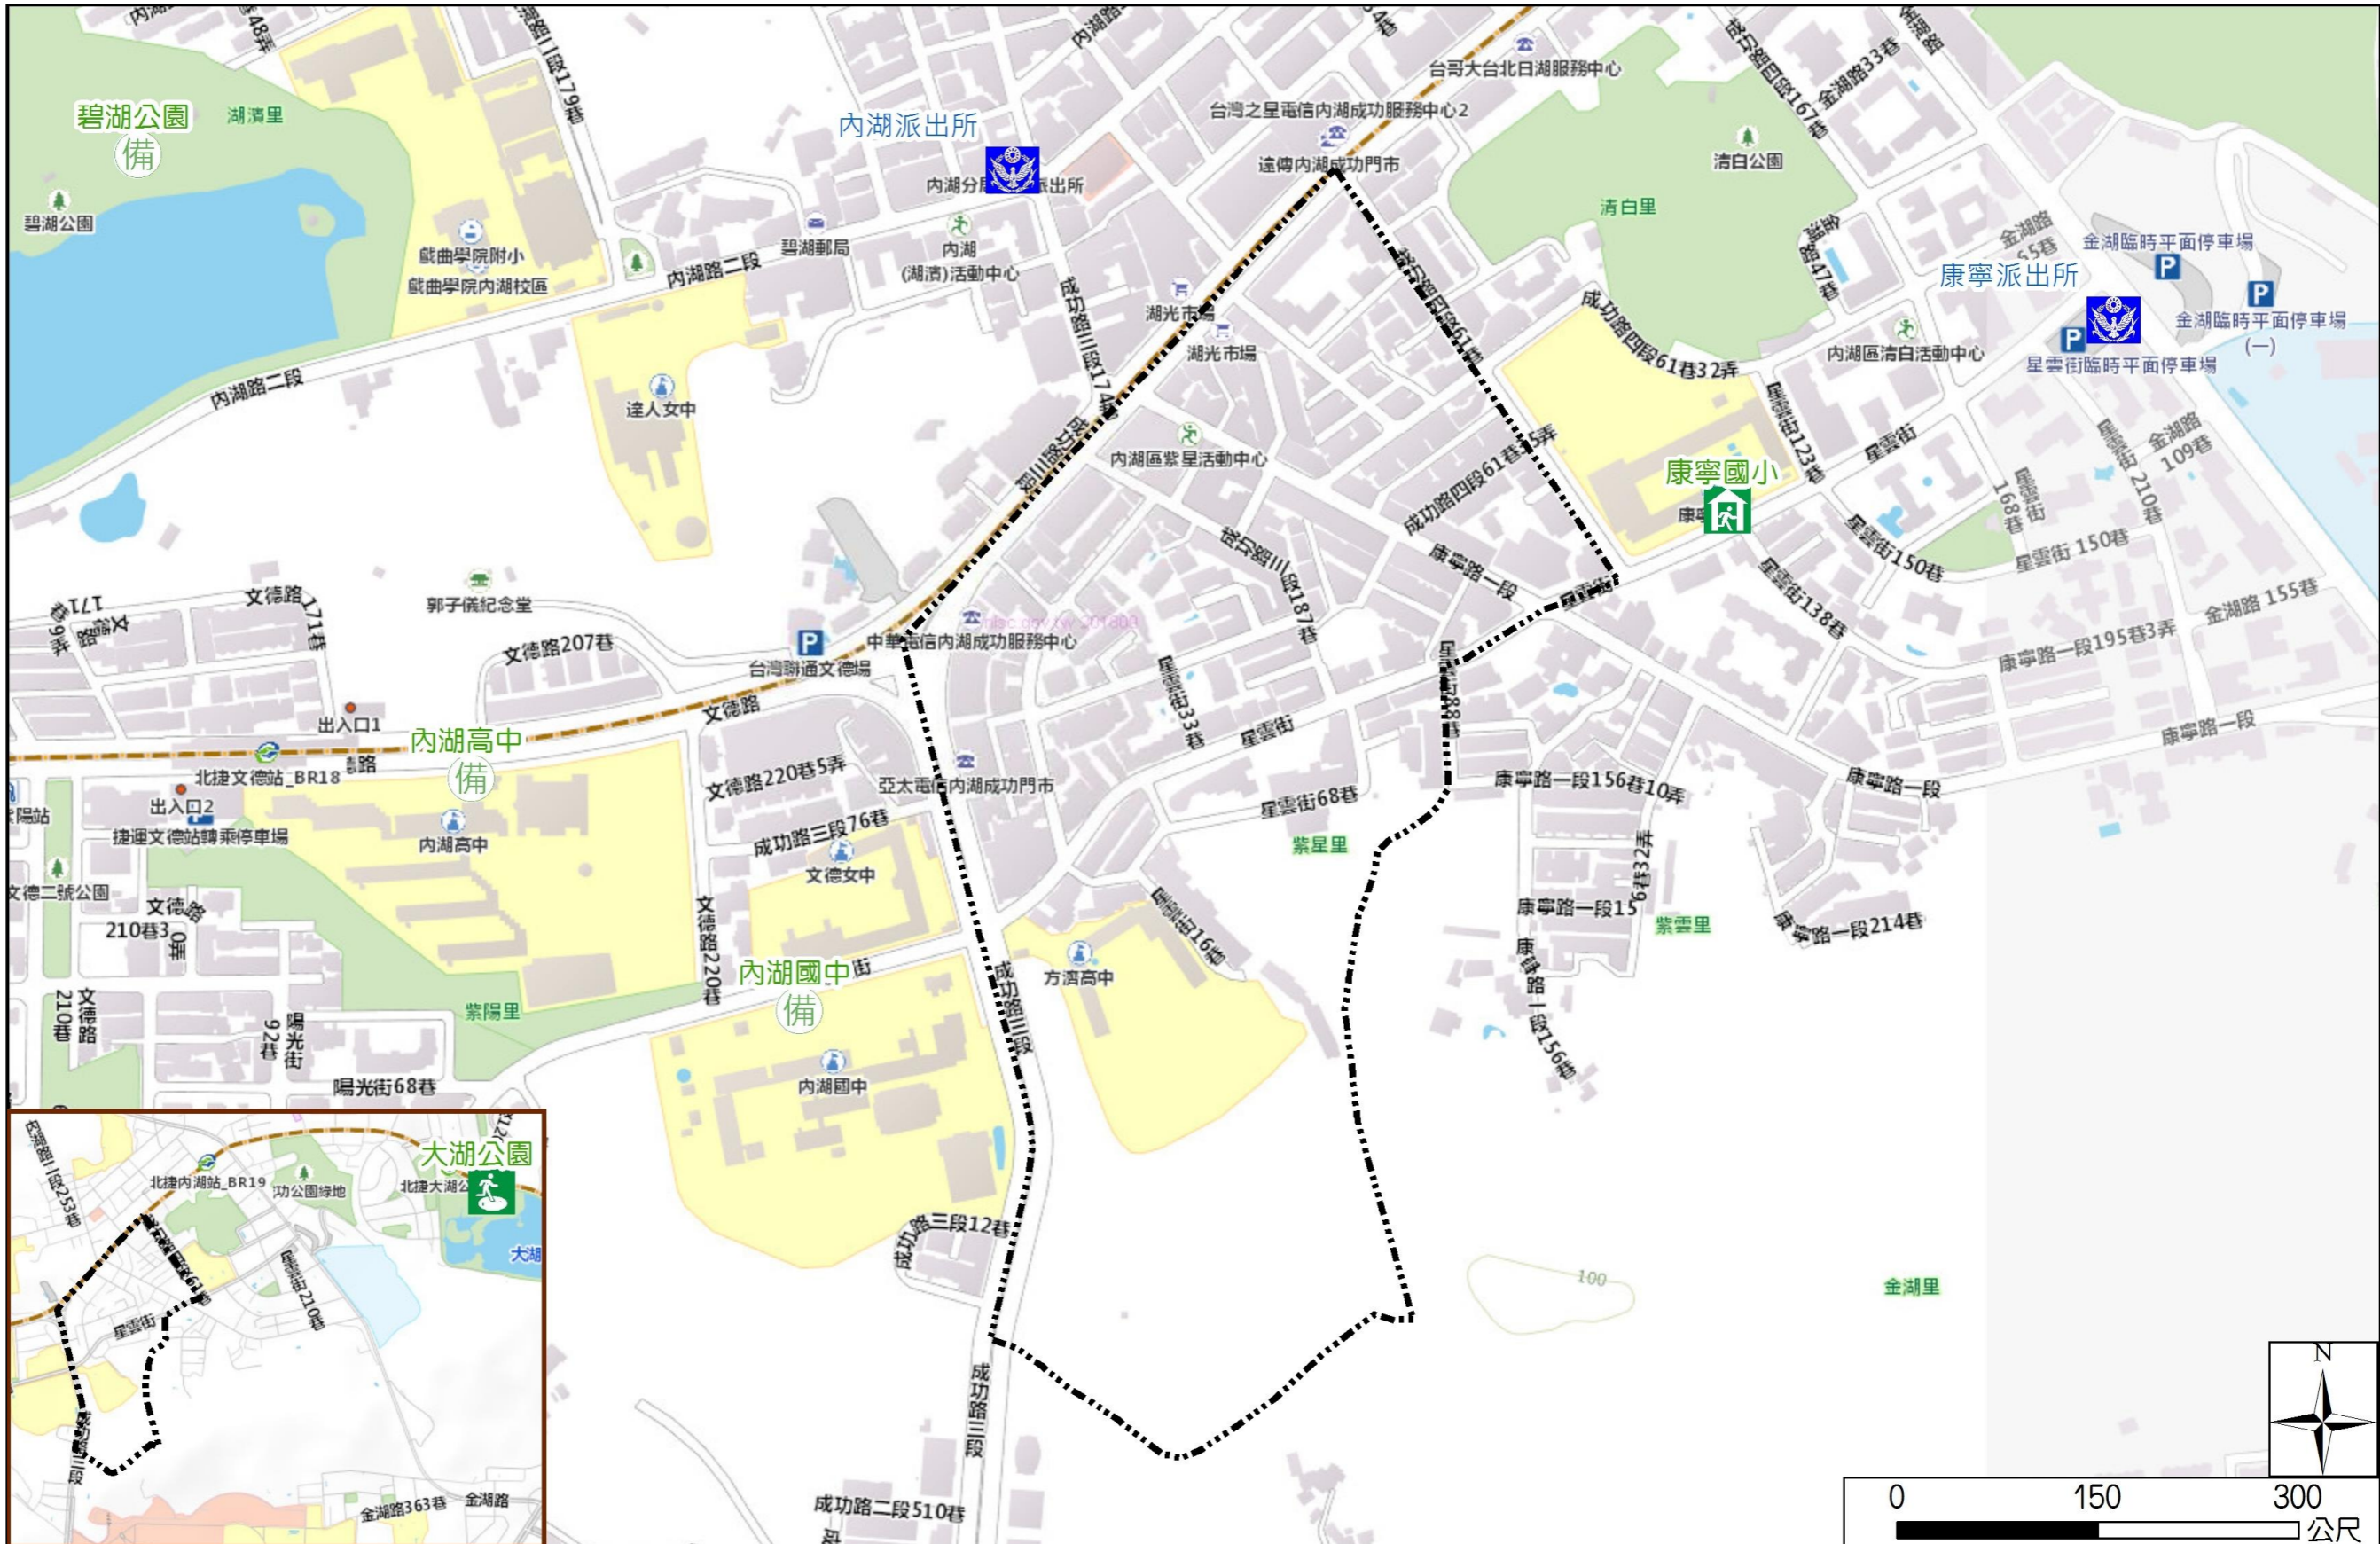

Zixing Vil., Neihu Dist., Taipei City Simple Evacuation Map

Emergency notification

Taipei Citizen Hotline : 1999
Fire Department Tel. : 119
Police Department Tel. : 110
EOC of Neihu Dist.
Non-emergency number : 02-27925828
Emergency number : 02-66069119
Officer
Mobile : 0972-295569
Note: Please call this District's EOC to ensure that the evacuation shelter is open

Disaster Prevention Information Website

Taipei City Disaster Prevention Information Website

Evacuation Principle

Flood: Vertical evacuation or preventive evacuation
Earthquake :

More disaster prevention knowledge :
Taipei City Disaster Prevention Guide

Evacuation Shelter

Name	Dahu Park Shelter for Earthquake
Address	No.31, Sec. 5, Chenggong Rd.
Capacity	2437
Contact number	02-26586601#207
Name	Kangning Elementary School (School for Priority Shelter) Shelter for Earthquake
Address	No.121 Xingyun St.
Capacity	247
Contact number	02-27901237#140
Name	Neihu Senior High School
Address	No.218 Wende Road
Capacity	110
Contact number	02-27977035#309
Name	Neihu Junior High School
Address	No.1, Yangguang St.
Capacity	233
Contact number	02-27900843#230

Legend 圖例	里界 Village Boundary	避難收容處所 Evacuation Shelter	防救災單位 Disaster Rescue Resources	重要地標 Landmark
	里界 Village Boundary	室內避難收容處所(優先安置學校) Indoor Evacuation Shelter (School for Priority Shelter) 室外避難收容處所(防災公園) Outdoor Evacuation Shelter (Disaster Prevention Park) 避難收容處所(備用) Evacuation Shelter (Backup)	警察單位 Police Department 消防單位 Fire Department 急救責任醫院 Designated Hospital (Emergency Medical Treatment)	重要地標 Landmark