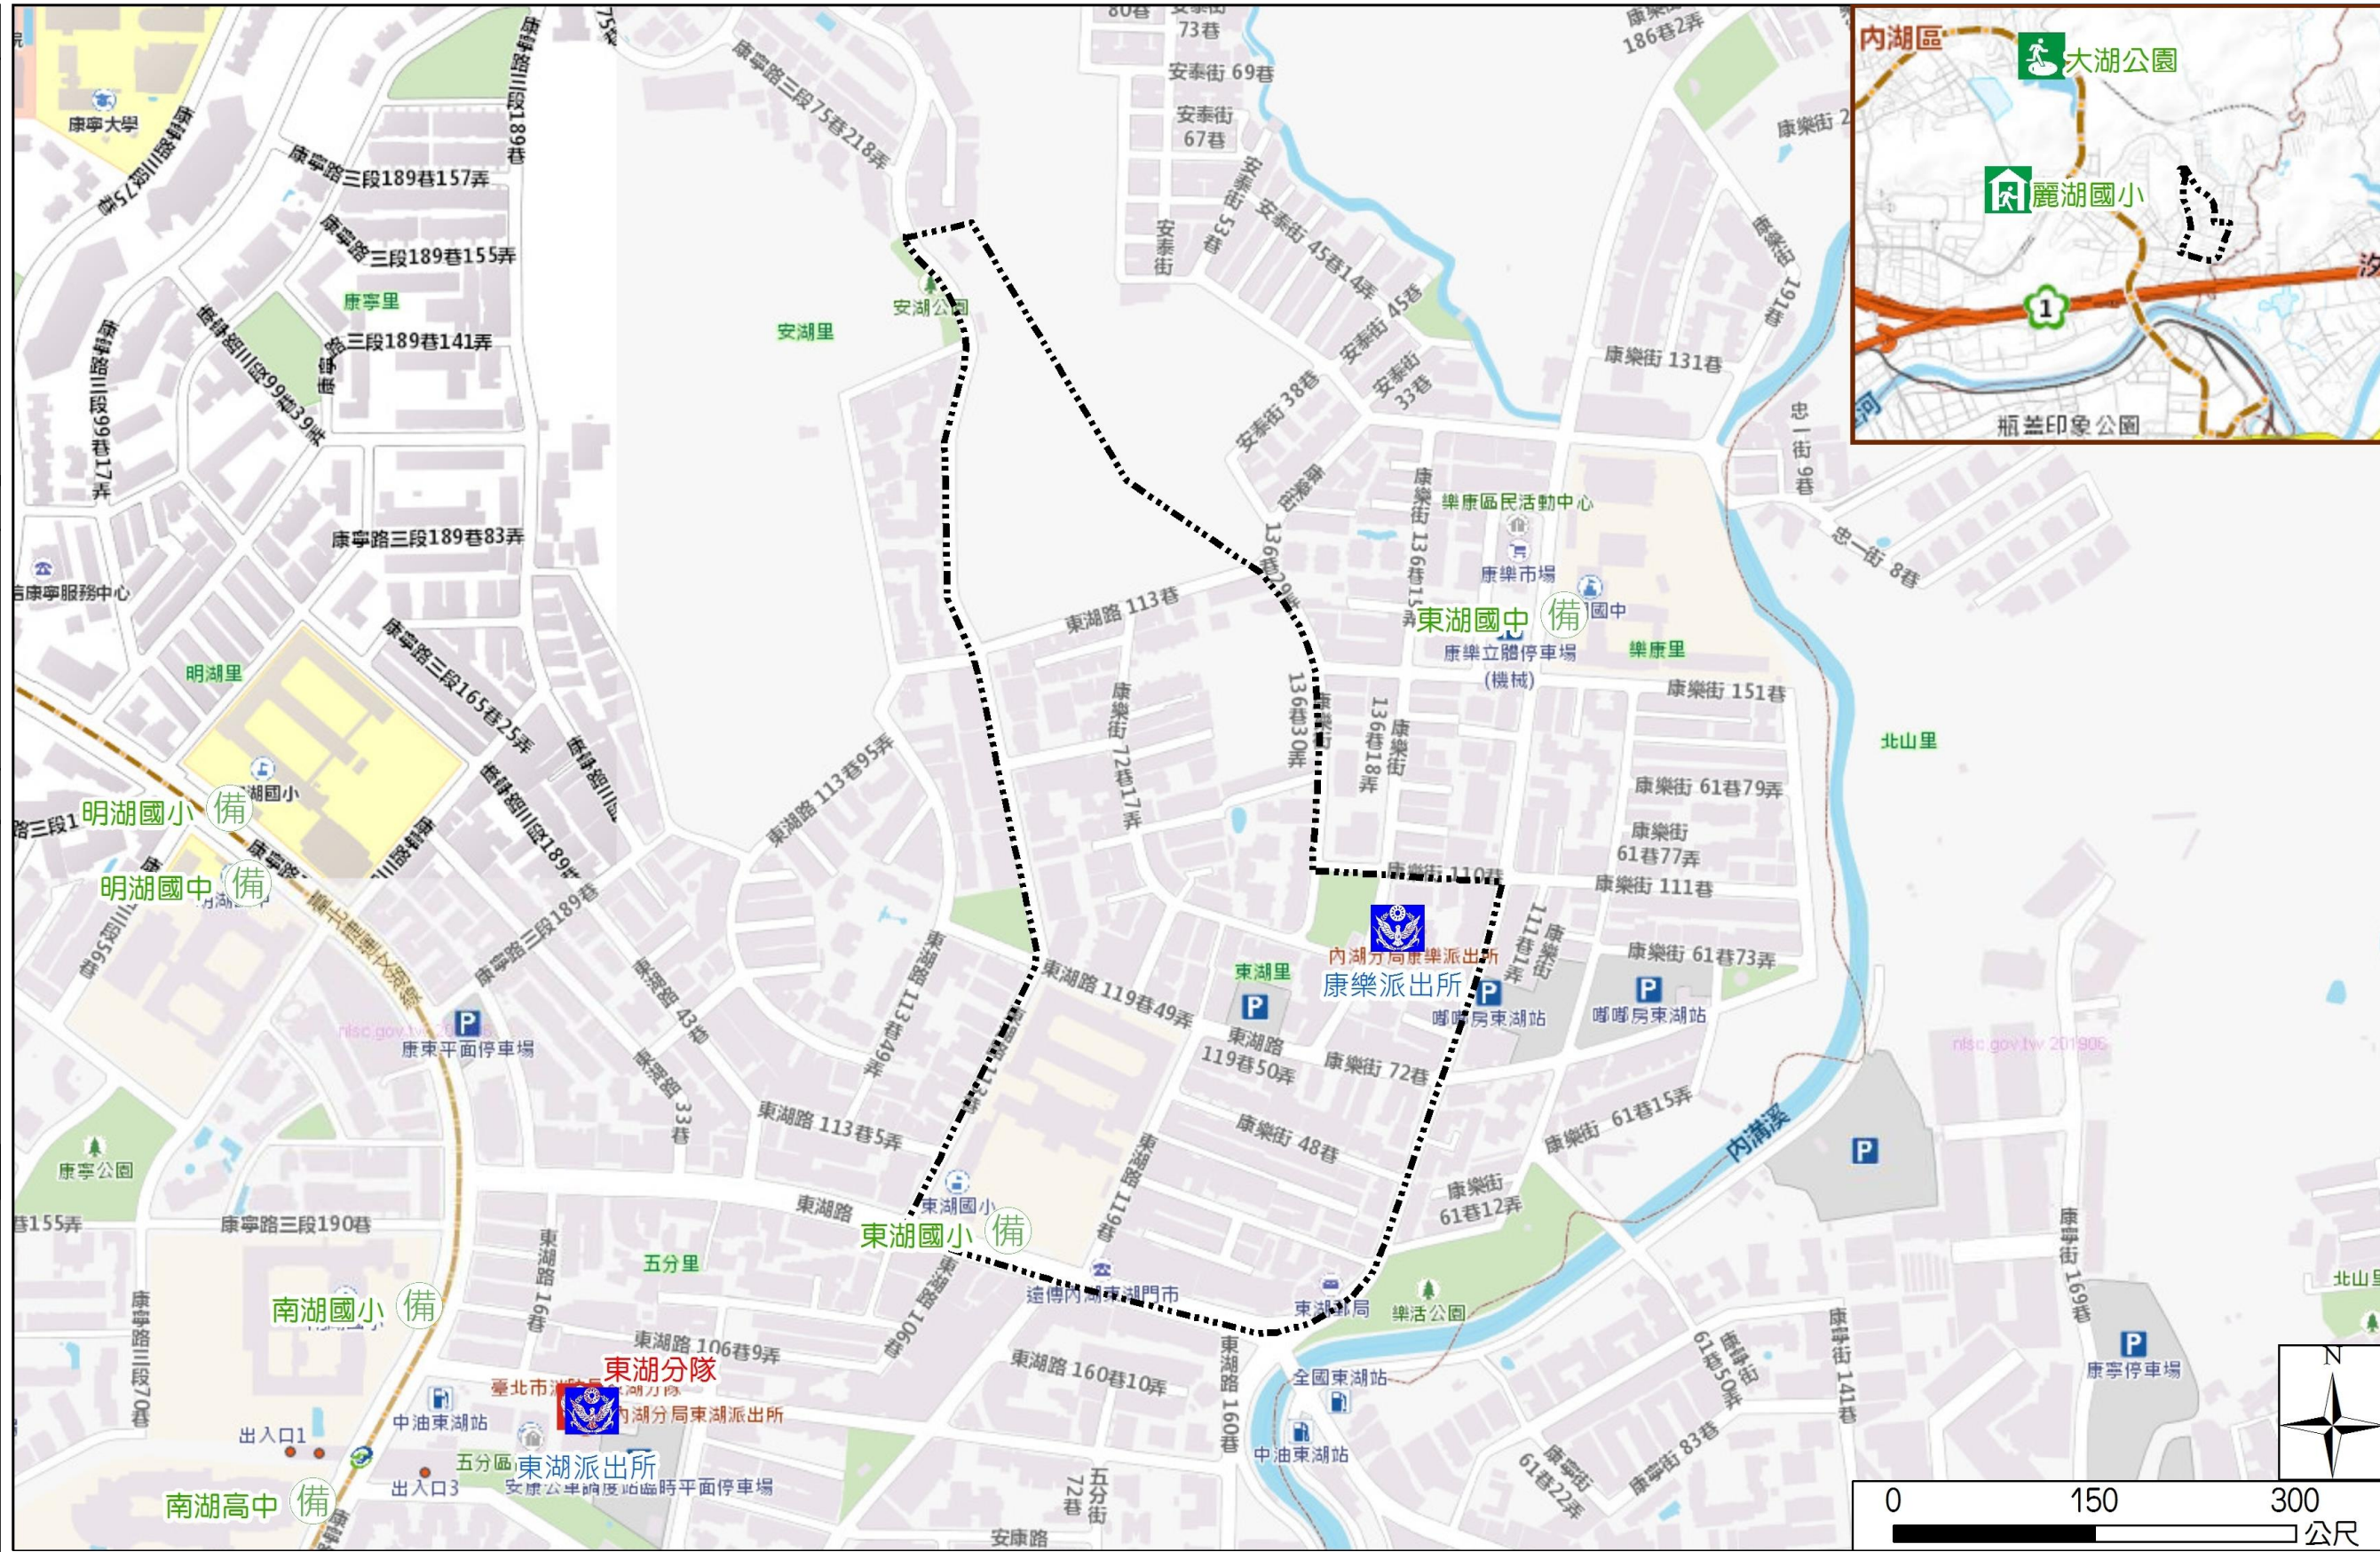

Donghu Vil., Neihu Dist., Taipei City Simple Evacuation Map

Emergency notification

Taipei Citizen Hotline : 1999
Fire Department Tel. : 119
Police Department Tel. : 110
EOC of Neihu Dist.
Non-emergency number :
02-27925828#335
Emergency number :
02-66069119
Officer
Mobile : 0988-179945
Note: Please call this District's
EOC to ensure that the evacuation
shelter is open

Disaster Prevention Information Website

Taipei City Disaster Prevention Information Website

Evacuation Principle

Flood: Vertical evacuation or preventive evacuation
Earthquake :

More disaster prevention knowledge :
Taipei City Disaster Prevention Guide

Evacuation Shelter

Name	Dahu Park Shelter for Earthquake
Address	No.31, Sec. 5, Chenggong Rd.
Capacity	2437
Contact number	02-26586601#207
Name	Lihu Elementary School (School for Priority Shelter) Shelter for Flood
Address	No. 8, Ln. 363, Jinhu Rd
Capacity	315
Contact number	02-26343888#130
Name	Donghu Junior High School
Address	No. 131, Kangle St.
Capacity	138
Contact number	02-26330373#651
Name	Donghu Elementary School
Address	No. 115, Donghu Rd.
Capacity	155
Contact number	02-26339984#145

Legend 圖例	里界 Village Boundary	避難收容處所 Evacuation Shelter	防救災單位 Disaster Rescue Resources	重要地標 Landmark
	里界 Village Boundary	室內避難收容處所(優先安置學校) Indoor Evacuation Shelter (School for Priority Shelter) 室外避難收容處所(防災公園) Outdoor Evacuation Shelter (Disaster Prevention Park) 避難收容處所(備用) Evacuation Shelter (Backup)	警察單位 Police Department 消防單位 Fire Department 急救責任醫院 Designated Hospital (Emergency Medical Treatment)	重要地標 Landmark 直升機起降場 Helipad