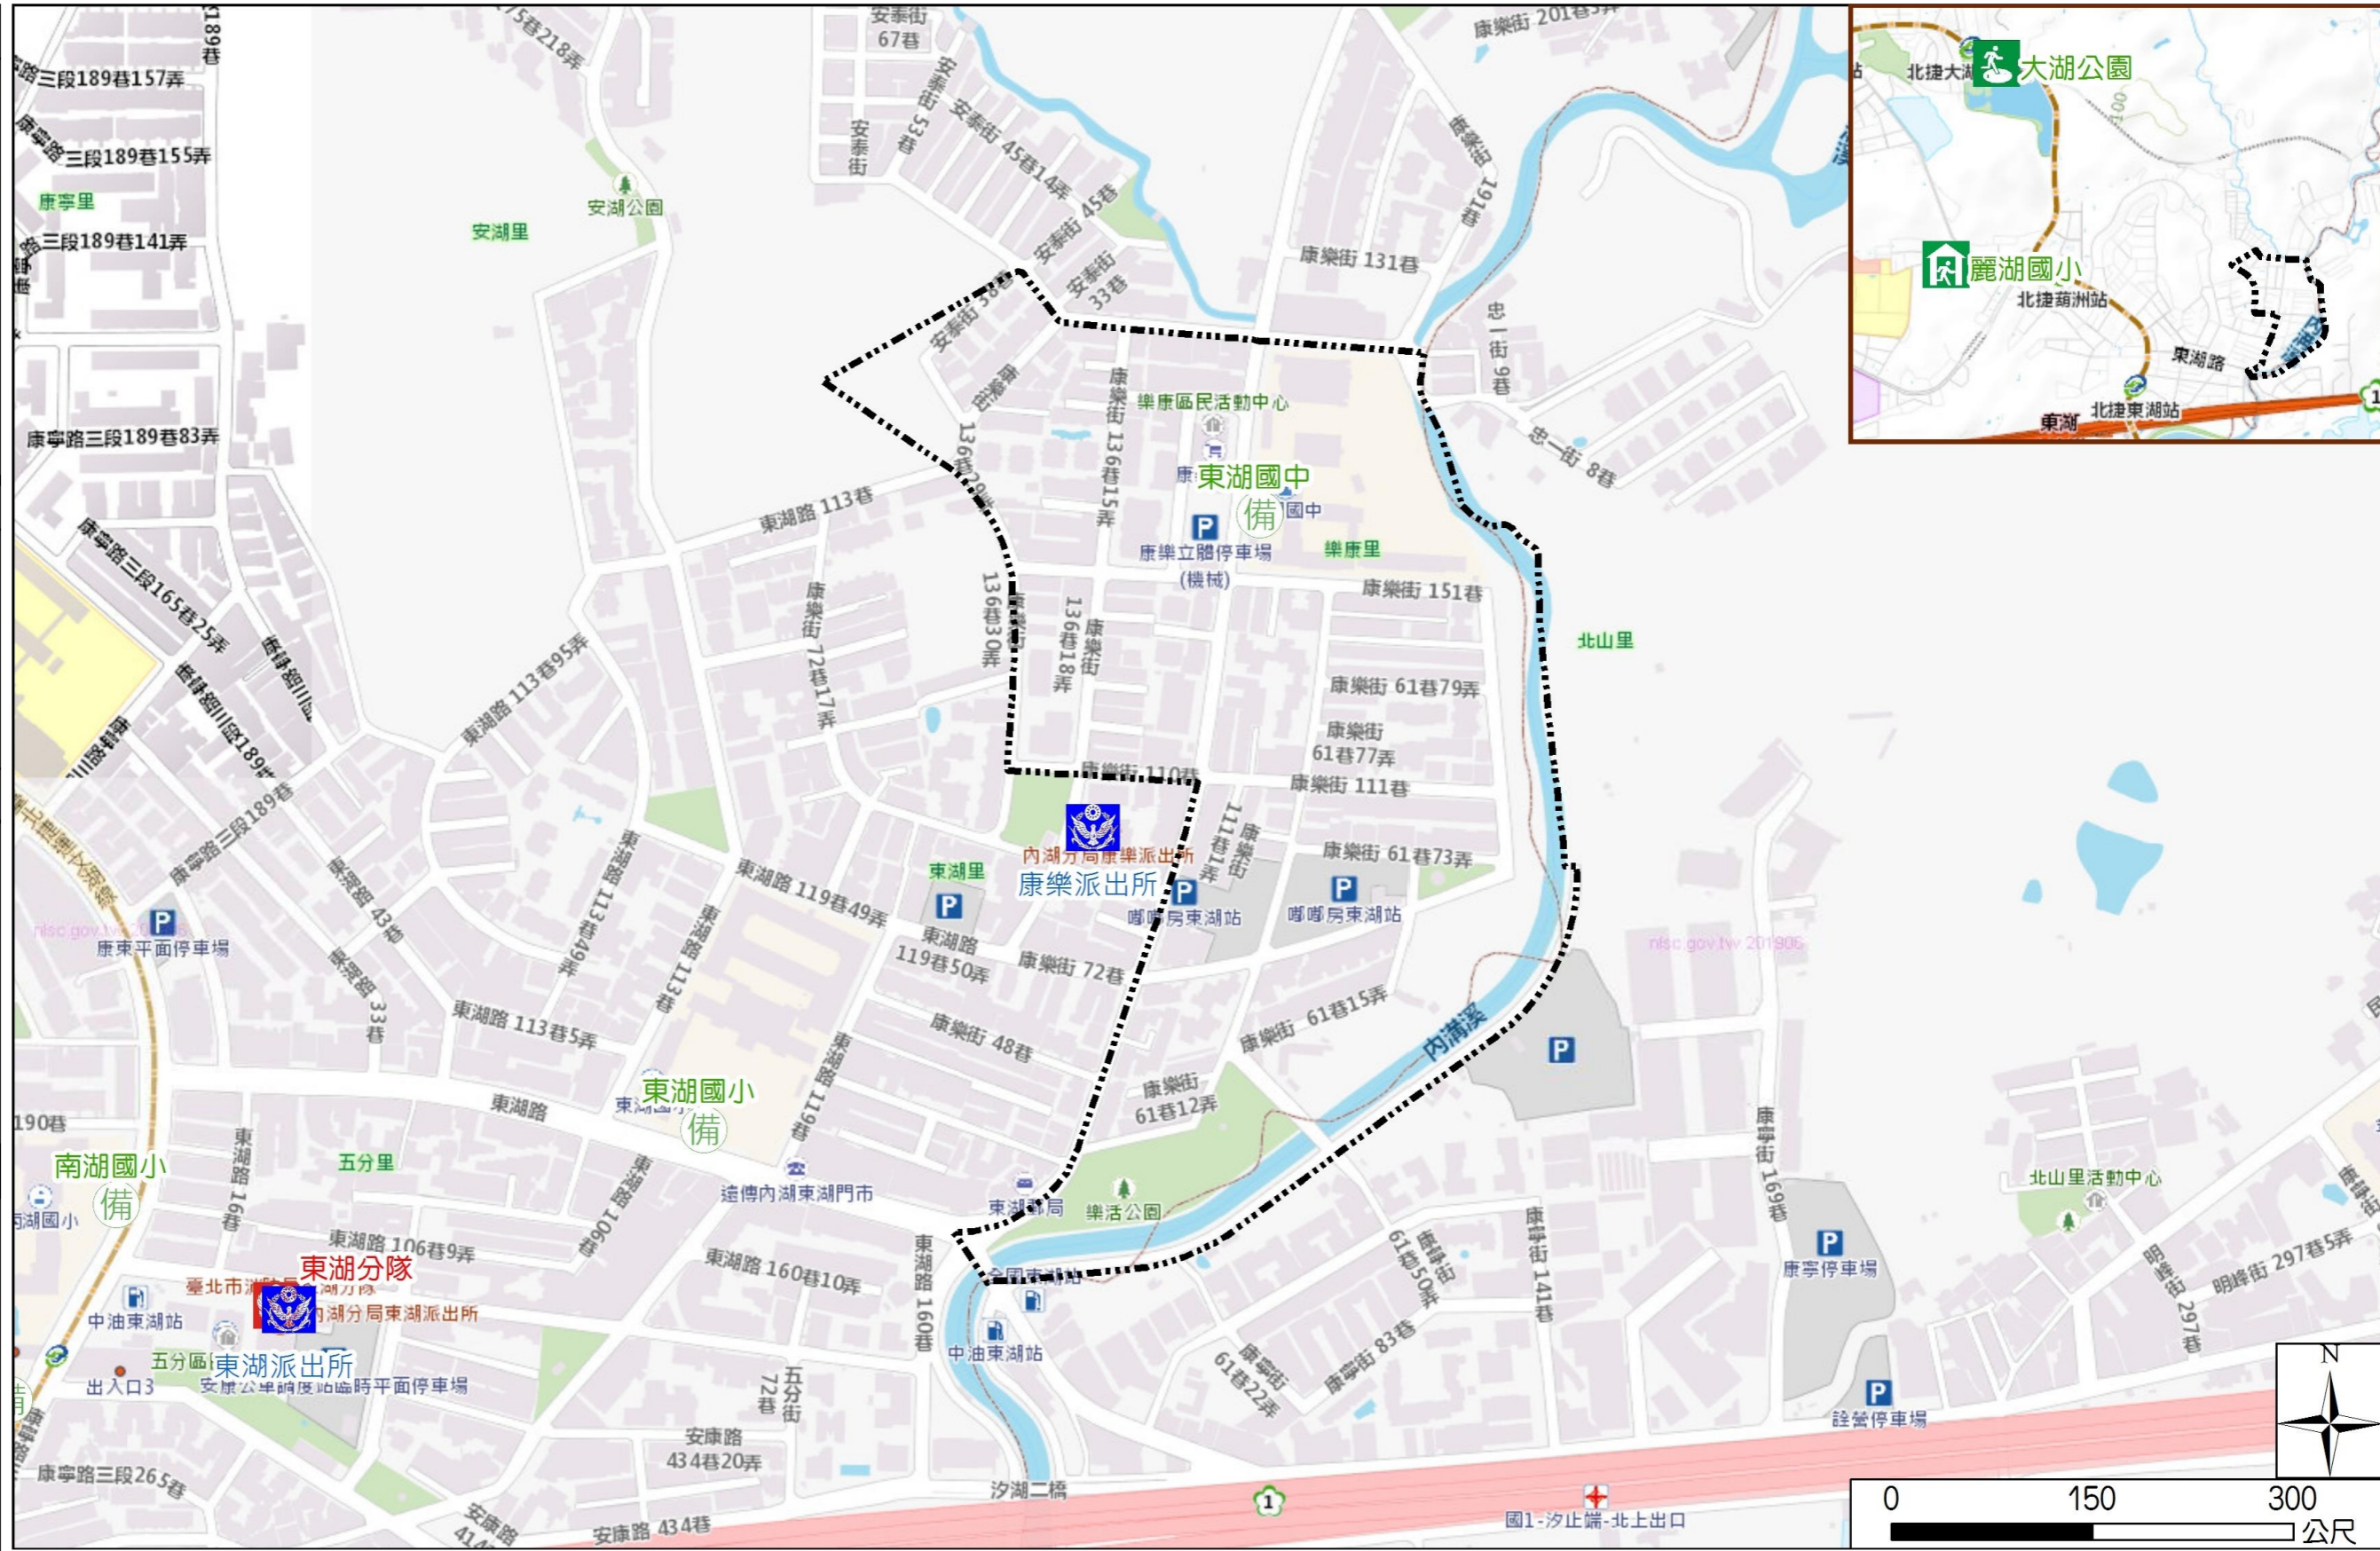

Lekang Vil., Neihu Dist., Taipei City Simple Evacuation Map

Emergency notification

Taipei Citizen Hotline : 1999
Fire Department Tel. : 119
Police Department Tel. : 110
EOC of Neihu Dist.
Non-emergency number :
02-27925828#335
Emergency number :
02-66069119
Officer
Mobile : 0972-295577
Note: Please call this District's
EOC to ensure that the evacuation
shelter is open

Disaster Prevention Information Website

Taipei City Disaster Prevention Information Website

Evacuation Principle

Flood: Vertical evacuation or preventive evacuation
Earthquake :

More disaster prevention knowledge :
Taipei City Disaster Prevention Guide

Evacuation Shelter

Name	Dahu Park Shelter for Earthquake
Address	No.31, Sec. 5, Chenggong Rd.
Capacity	2437
Contact number	02-26586601#207
Name	Lihu Elementary School (School for Priority Shelter) Shelter for Flood
Address	No. 8, Ln. 363, Jinhu Rd
Capacity	315
Contact number	02-26343888#130
Name	Donghu Elementary School
Address	No. 115, Donghu Rd.
Capacity	155
Contact number	02-26339984#145
Name	Donghu Junior High School
Address	No. 131, Kangle St.
Capacity	138
Contact number	02-26330373#651

Legend 圖例	里界 Village Boundary	避難收容處所 Evacuation Shelter	防救災單位 Disaster Rescue Resources	重要地標 Landmark
	里界 Village Boundary	室內避難收容處所(優先安置學校) Indoor Evacuation Shelter (School for Priority Shelter) 室外避難收容處所(防災公園) Outdoor Evacuation Shelter (Disaster Prevention Park) 避難收容處所(備用) Evacuation Shelter (Backup)	警察單位 Police Department 消防單位 Fire Department 急救責任醫院 Designated Hospital (Emergency Medical Treatment)	重要地標 Landmark