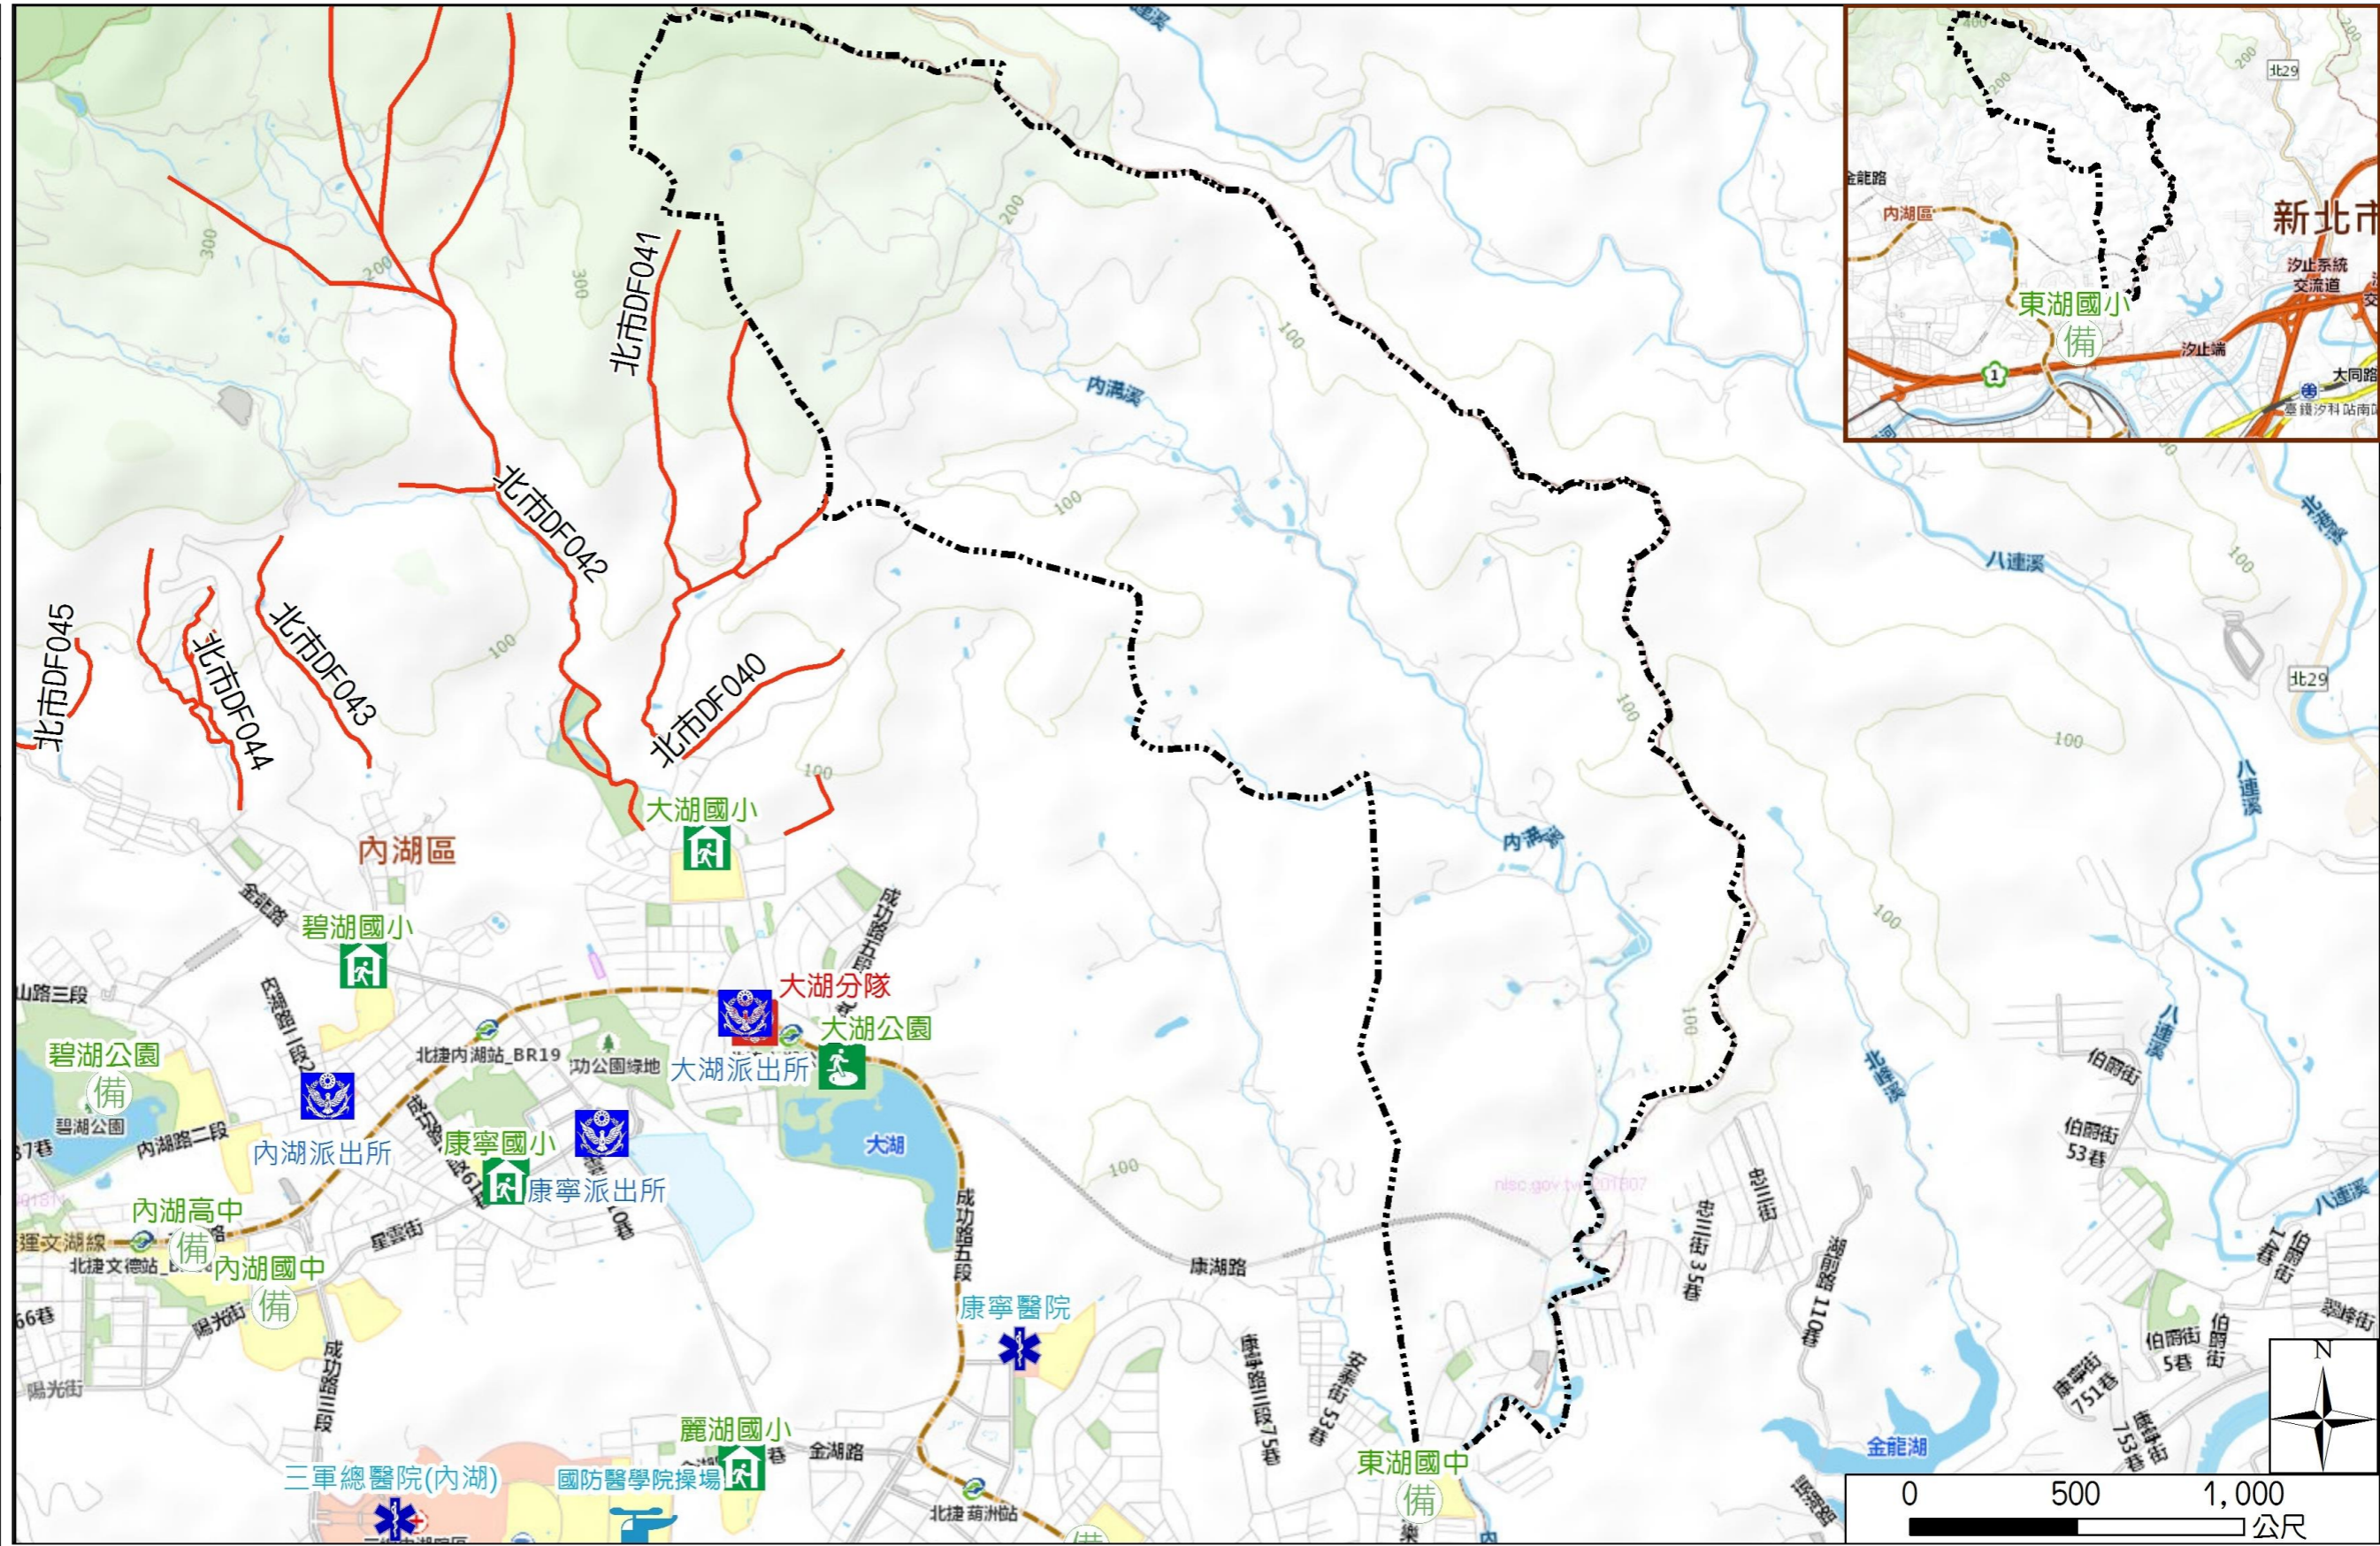

Neigou Vil., Neihu Dist., Taipei City Simple Evacuation Map

Emergency notification

Taipei Citizen Hotline : 1999
Fire Department Tel. : 119
Police Department Tel. : 110
EOC of Neihu Dist.
Non-emergency number :
02-27925828#335
Emergency number :
02-66069119
Officer
Mobile : 0988-179946
Note: Please call this District's
EOC to ensure that the evacuation
shelter is open

Disaster Prevention Information Website

Taipei City Disaster Prevention Information Website

Evacuation Principle

Flood: Vertical evacuation or preventive evacuation
Earthquake :

More disaster prevention knowledge :
Taipei City Disaster Prevention Guide

Evacuation Shelter

Name	Dahu Park Shelter for Earthquake
Address	No.31, Sec. 5, Chenggong Rd.
Capacity	2437
Contact number	02-26586601#207
Name	Dahu Elementary School (School for Priority Shelter) Shelter for Earthquake and Flood
Address	No. 170, Dahu Shanzhuang St.
Capacity	175
Contact number	02-27915870#51
Name	Lihu Elementary School (School for Priority Shelter) Shelter for Flood
Address	No. 8, Ln. 363, Jinhu Rd
Capacity	315
Contact number	02-26343888#130
Name	Donghu Junior High School
Address	No. 131, Kangle St.
Capacity	138
Contact number	02-26330373#651

Legend 圖例	里界 Village Boundary	避難收容處所 Evacuation Shelter	防救災單位 Disaster Rescue Resources	重要地標 Landmark
	里界 Village Boundary	 室內避難收容處所(優先安置學校) Indoor Evacuation Shelter (School for Priority Shelter)	 警察單位 Police Department	 重要地標 Landmark
	山坡地老舊聚落 Hillside Communities	 室外避難收容處所(防災公園) Outdoor Evacuation Shelter (Disaster Prevention Park)	 消防單位 Fire Department	
	土石流潛勢溪流 Potential Debris Flow Hazard Torrent	 避難收容處所(備用) Evacuation Shelter (Backup)	 急救責任醫院 Designated Hospital (Emergency Medical Treatment)	
			 直升機起降場 Helipad