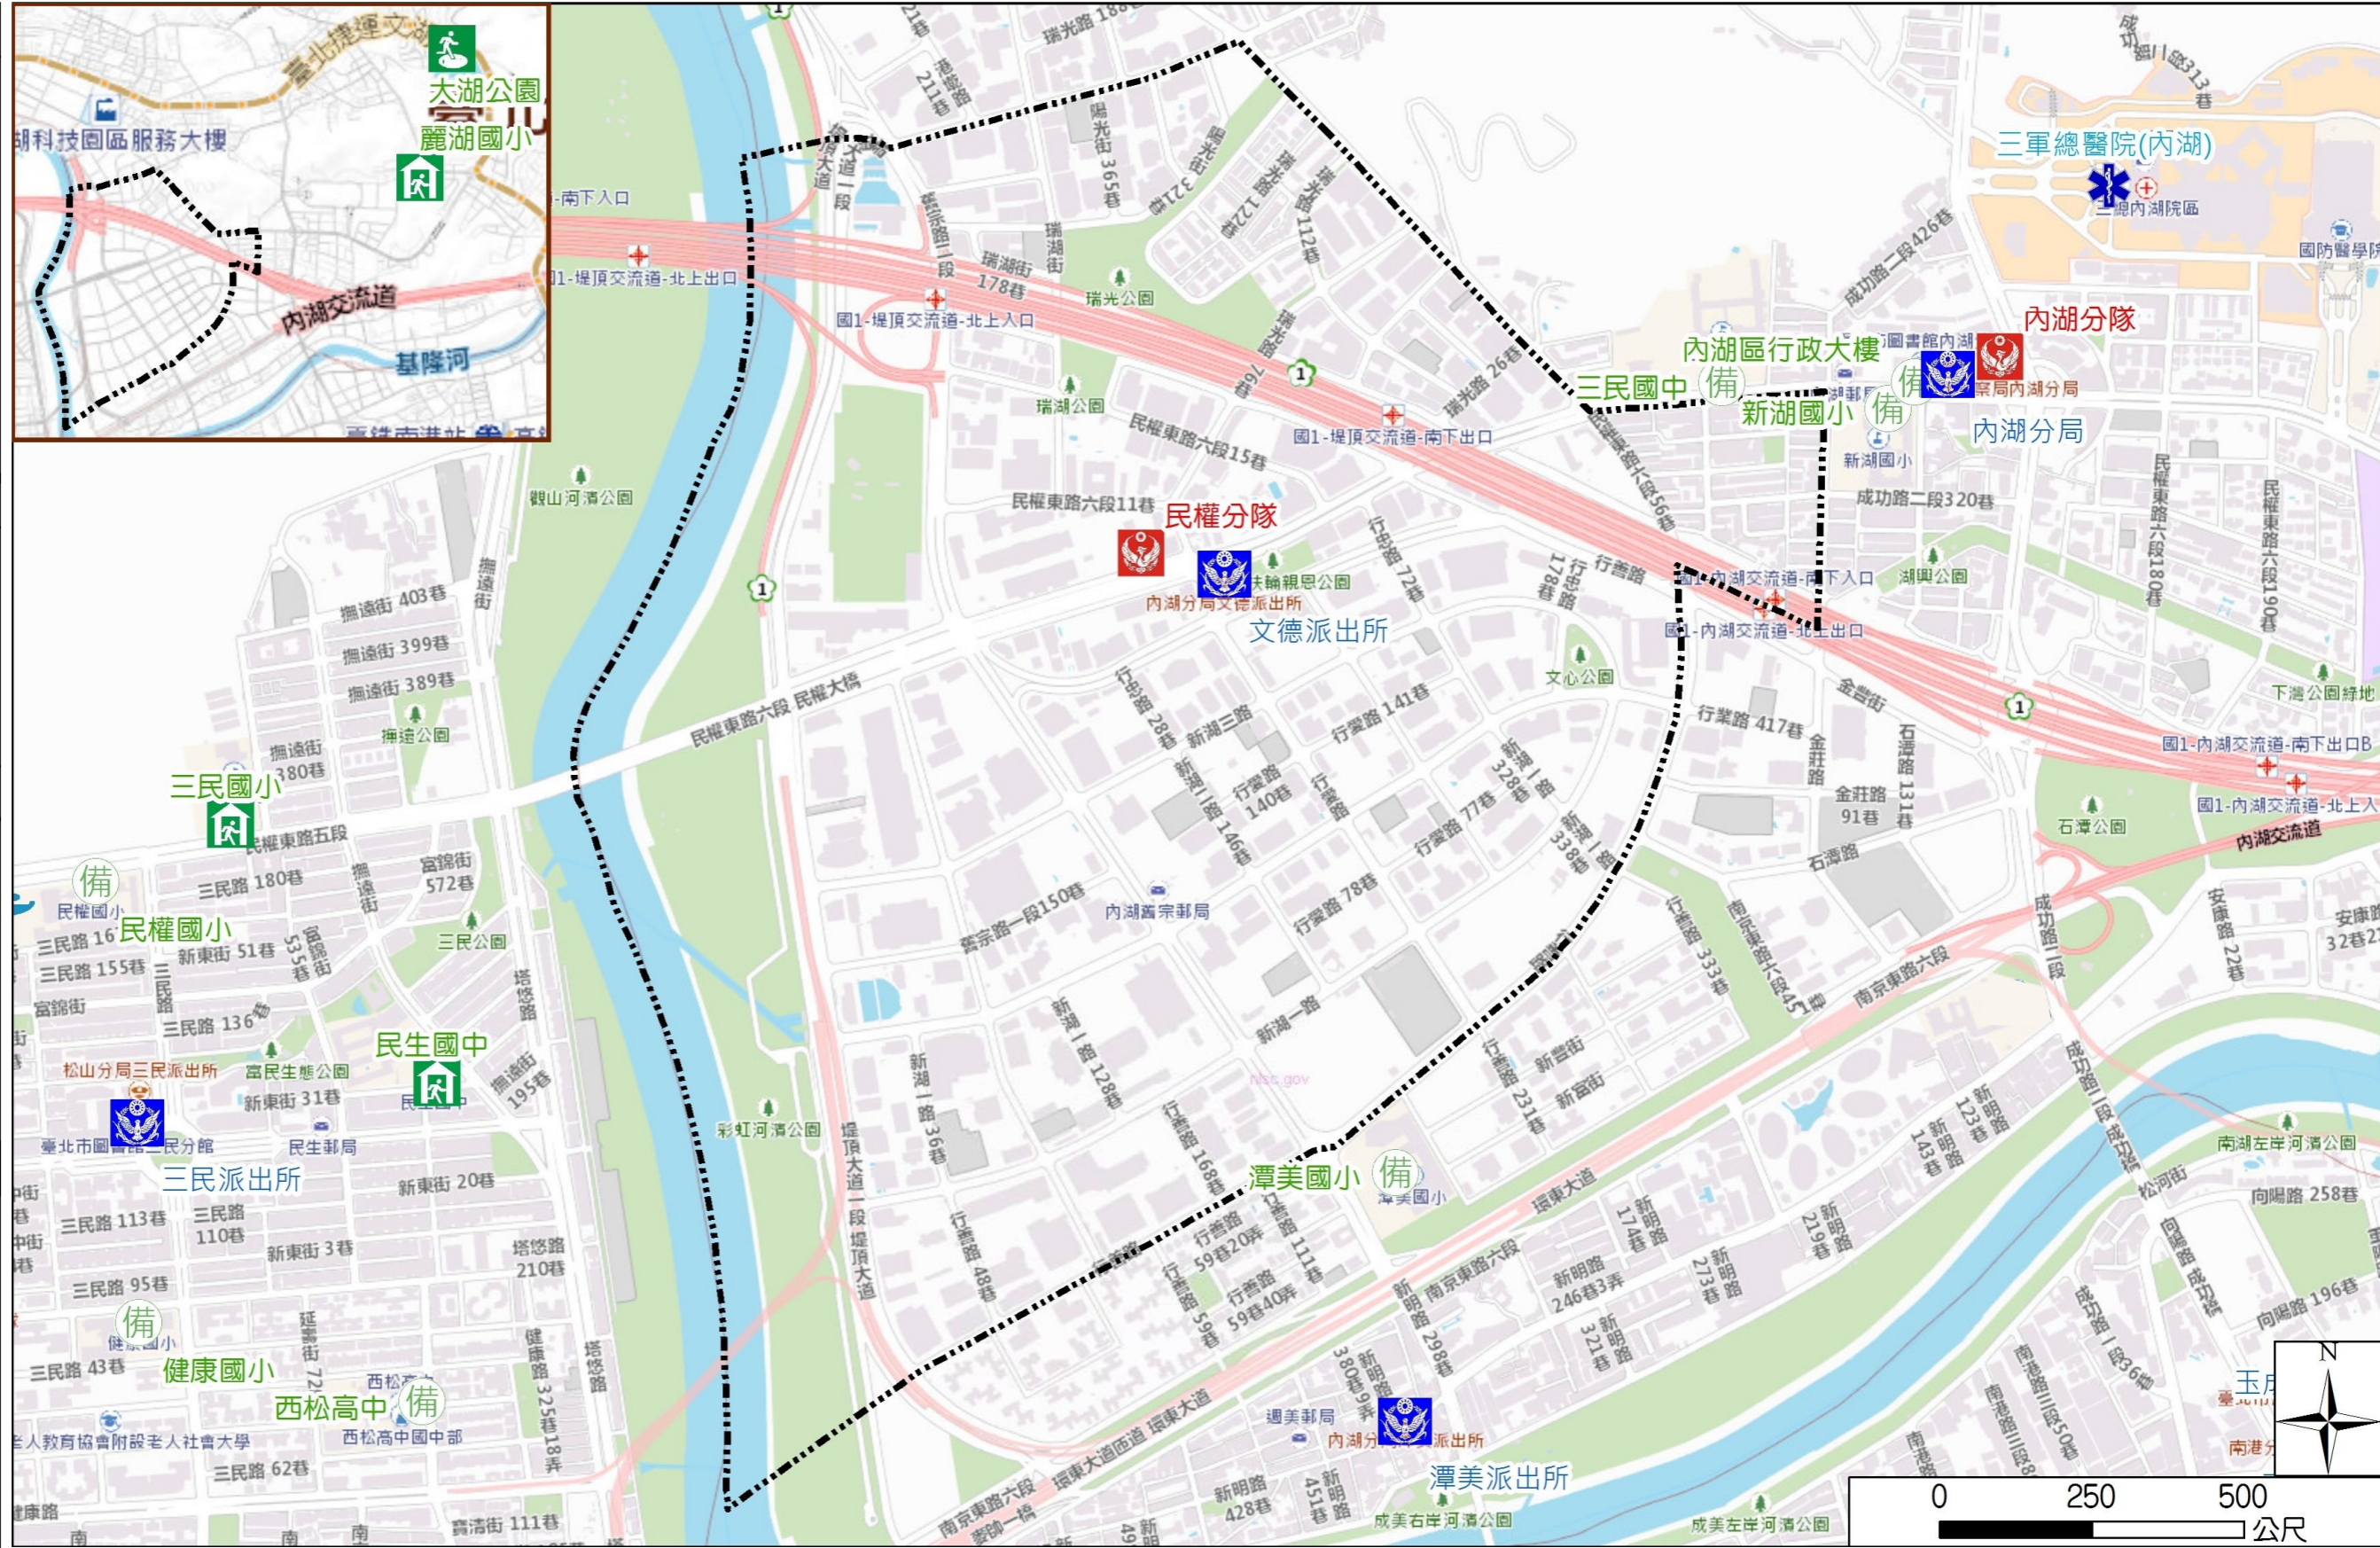

Huyuan Vil., Neihu Dist., Taipei City Simple Evacuation Map

Emergency notification

Taipei Citizen Hotline : 1999
Fire Department Tel. : 119
Police Department Tel. : 110
EOC of Neihu Dist.
Non-emergency number :
02-27925828#335
Emergency number :
02-66069119
Officer
Mobile : 0988-179950
Note: Please call this District's
EOC to ensure that the evacuation
shelter is open

Disaster Prevention Information Website

Taipei City Disaster Prevention Information Website

Evacuation Principle

Flood: Vertical evacuation or preventive evacuation
Earthquake :

More disaster prevention knowledge :
Taipei City Disaster Prevention Guide

Evacuation Shelter

Name	Dahu Park Shelter for Earthquake
Address	No.31, Sec. 5, Chenggong Rd.
Capacity	2437
Contact number	02-26586601#207
Name	Lihu Elementary School (School for Priority Shelter) Shelter for Flood
Address	No. 8, Ln. 363, Jinhu Rd
Capacity	315
Contact number	02-26343888#130
Name	Xinhu Elementary School
Address	No. 138, Sec. 6, Minquan E. Rd.
Capacity	40
Contact number	02-27963721#120
Name	Sanmin Junior High School
Address	No. 45, Sec. 6, Minquan E. Rd.
Capacity	300
Contact number	02-27924772#250

Legend 圖例	里界 Village Boundary	避難收容處所 Evacuation Shelter	防救災單位 Disaster Rescue Resources	重要地標 Landmark
	里界 Village Boundary	室內避難收容處所(優先安置學校) Indoor Evacuation Shelter (School for Priority Shelter)	警察單位 Police Department	直升機起降場 Helipad
		室外避難收容處所(防災公園) Outdoor Evacuation Shelter (Disaster Prevention Park)	消防單位 Fire Department	重要地標 Landmark
		避難收容處所(備用) Evacuation Shelter (Backup)	急救責任醫院 Designated Hospital (Emergency Medical Treatment)