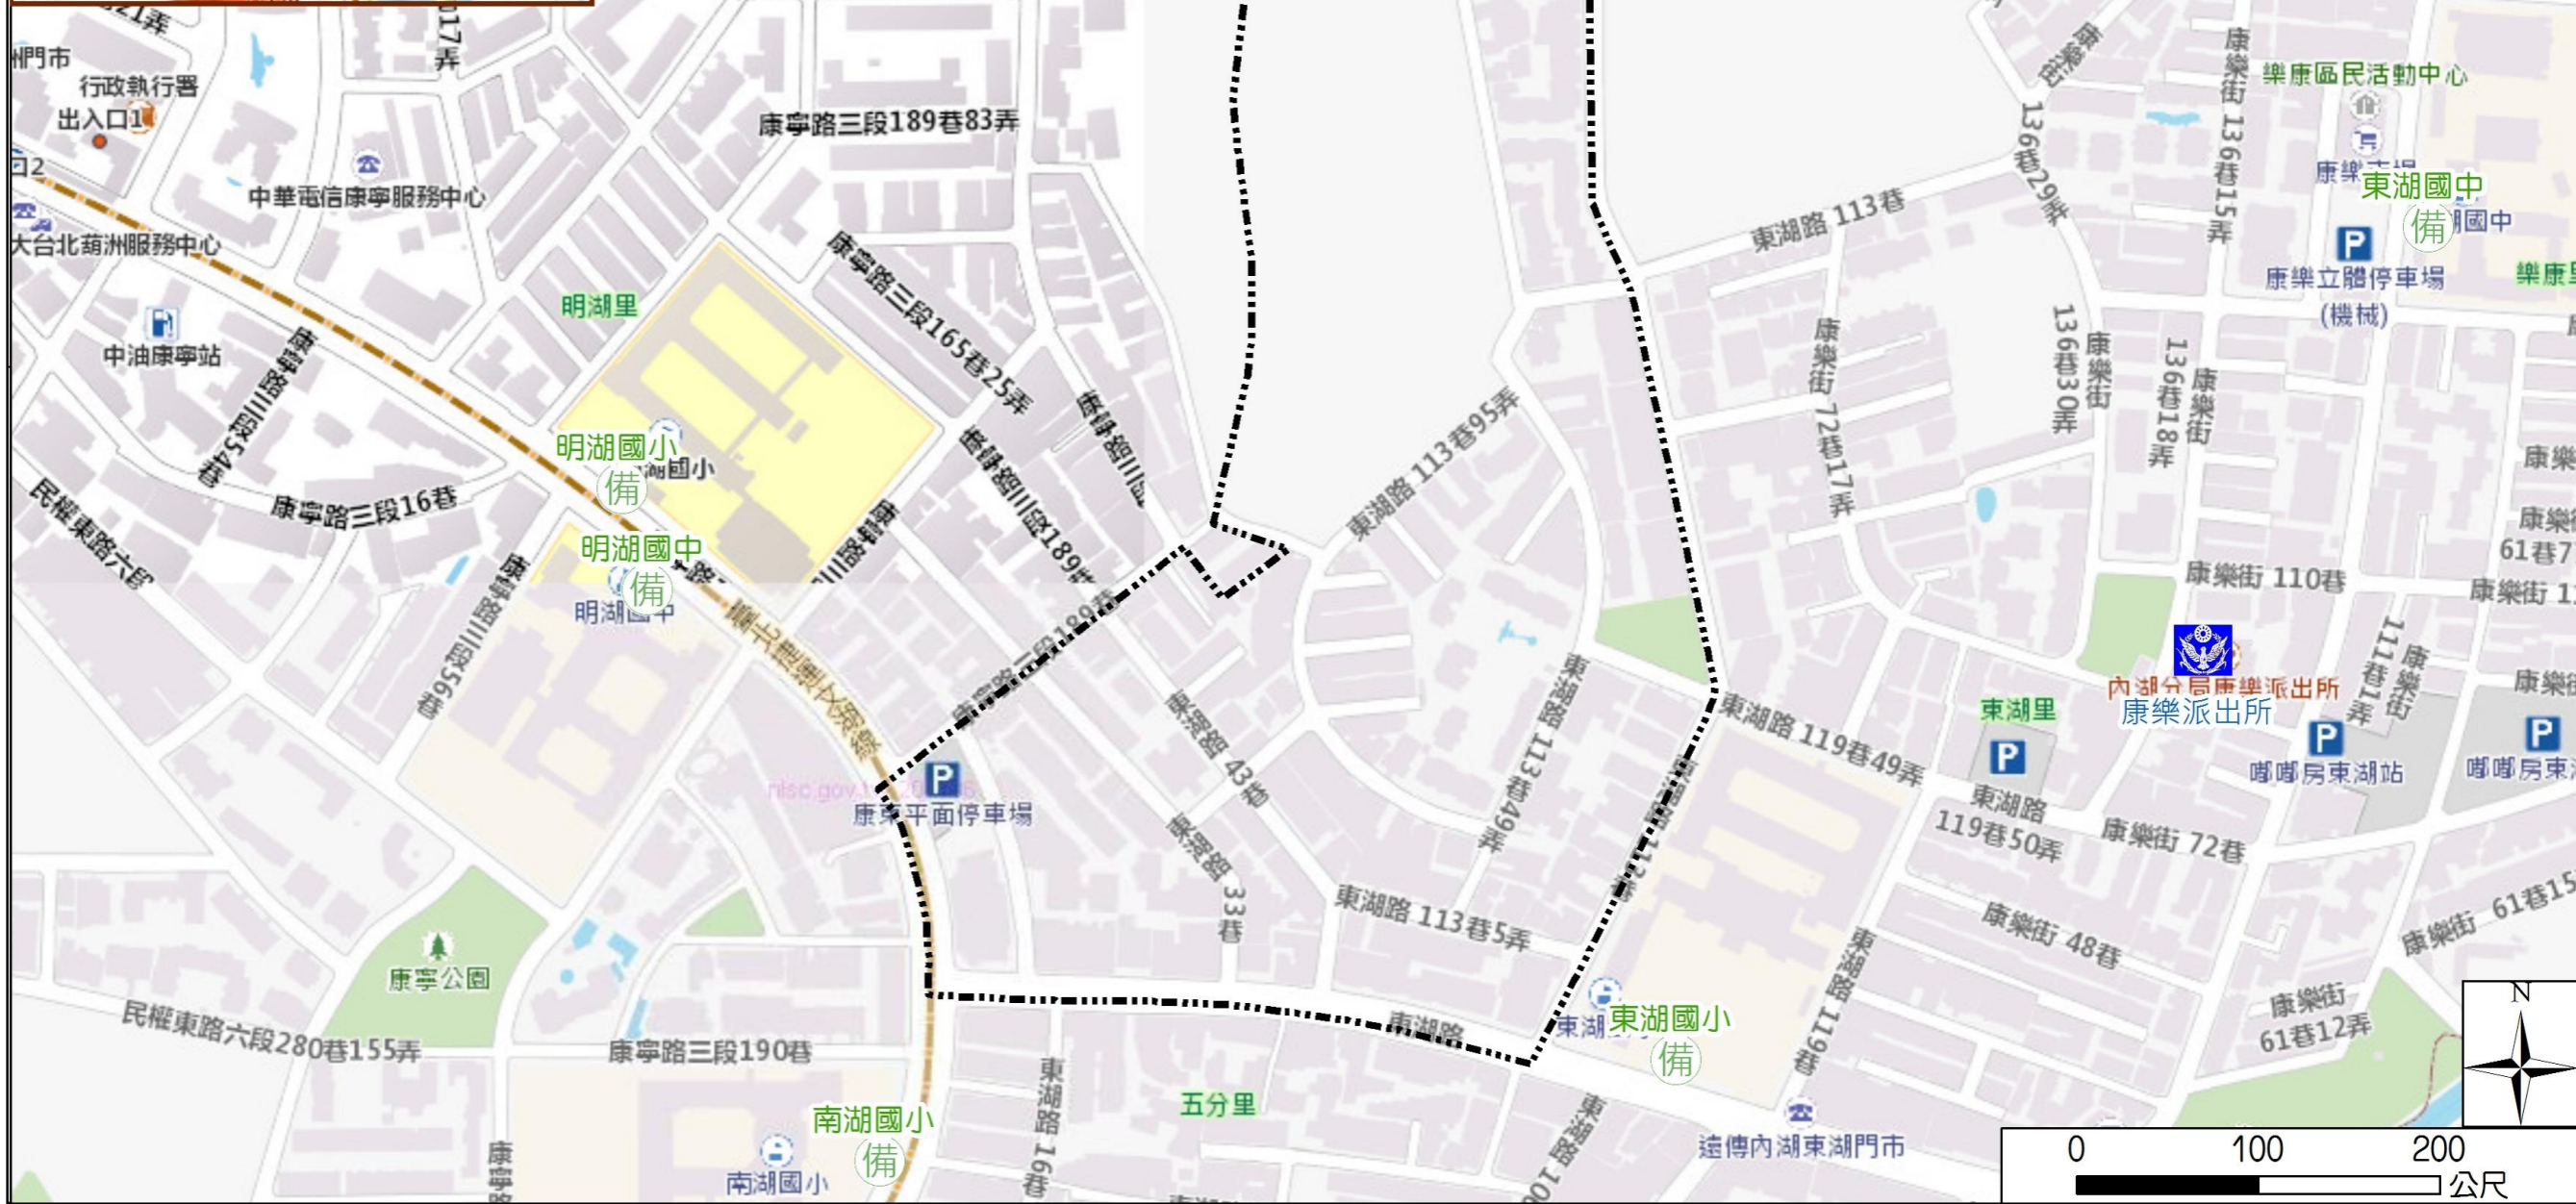

Anhu Vil., Neihu Dist., Taipei City Simple Evacuation Map

Emergency notification

Taipei Citizen Hotline : 1999
 Fire Department Tel. : 119
 Police Department Tel. : 110
 EOC of Neihu Dist.
 Non-emergency number :
 02-27925828#335
 Emergency number :
 02-66069119
 Officer
 Mobile : 0972-295579
 Note: Please call this District's
 EOC to ensure that the evacuation
 shelter is open

Disaster Prevention Information Website

Taipei City Disaster Prevention Information Website

Evacuation Principle

Flood: Vertical evacuation or preventive evacuation
 Earthquake :

More disaster prevention knowledge :
 Taipei City Disaster Prevention Guide

Evacuation Shelter

Name	Dahu Park Shelter for Earthquake
Address	No.31, Sec. 5, Chenggong Rd.
Capacity	2437
Contact number	02-26586601#207
Name	Lihu Elementary School (School for Priority Shelter) Shelter for Flood
Address	No. 8, Ln. 363, Jinhu Rd.
Capacity	315
Contact number	02-26343888#130
Name	Minghu Junior High School
Address	No. 60, Sec. 3, Kangning Rd.
Capacity	251
Contact number	02-26320616#500
Name	Donghu Elementary School
Address	No. 115, Donghu Rd.
Capacity	155
Contact number	02-26339984#145