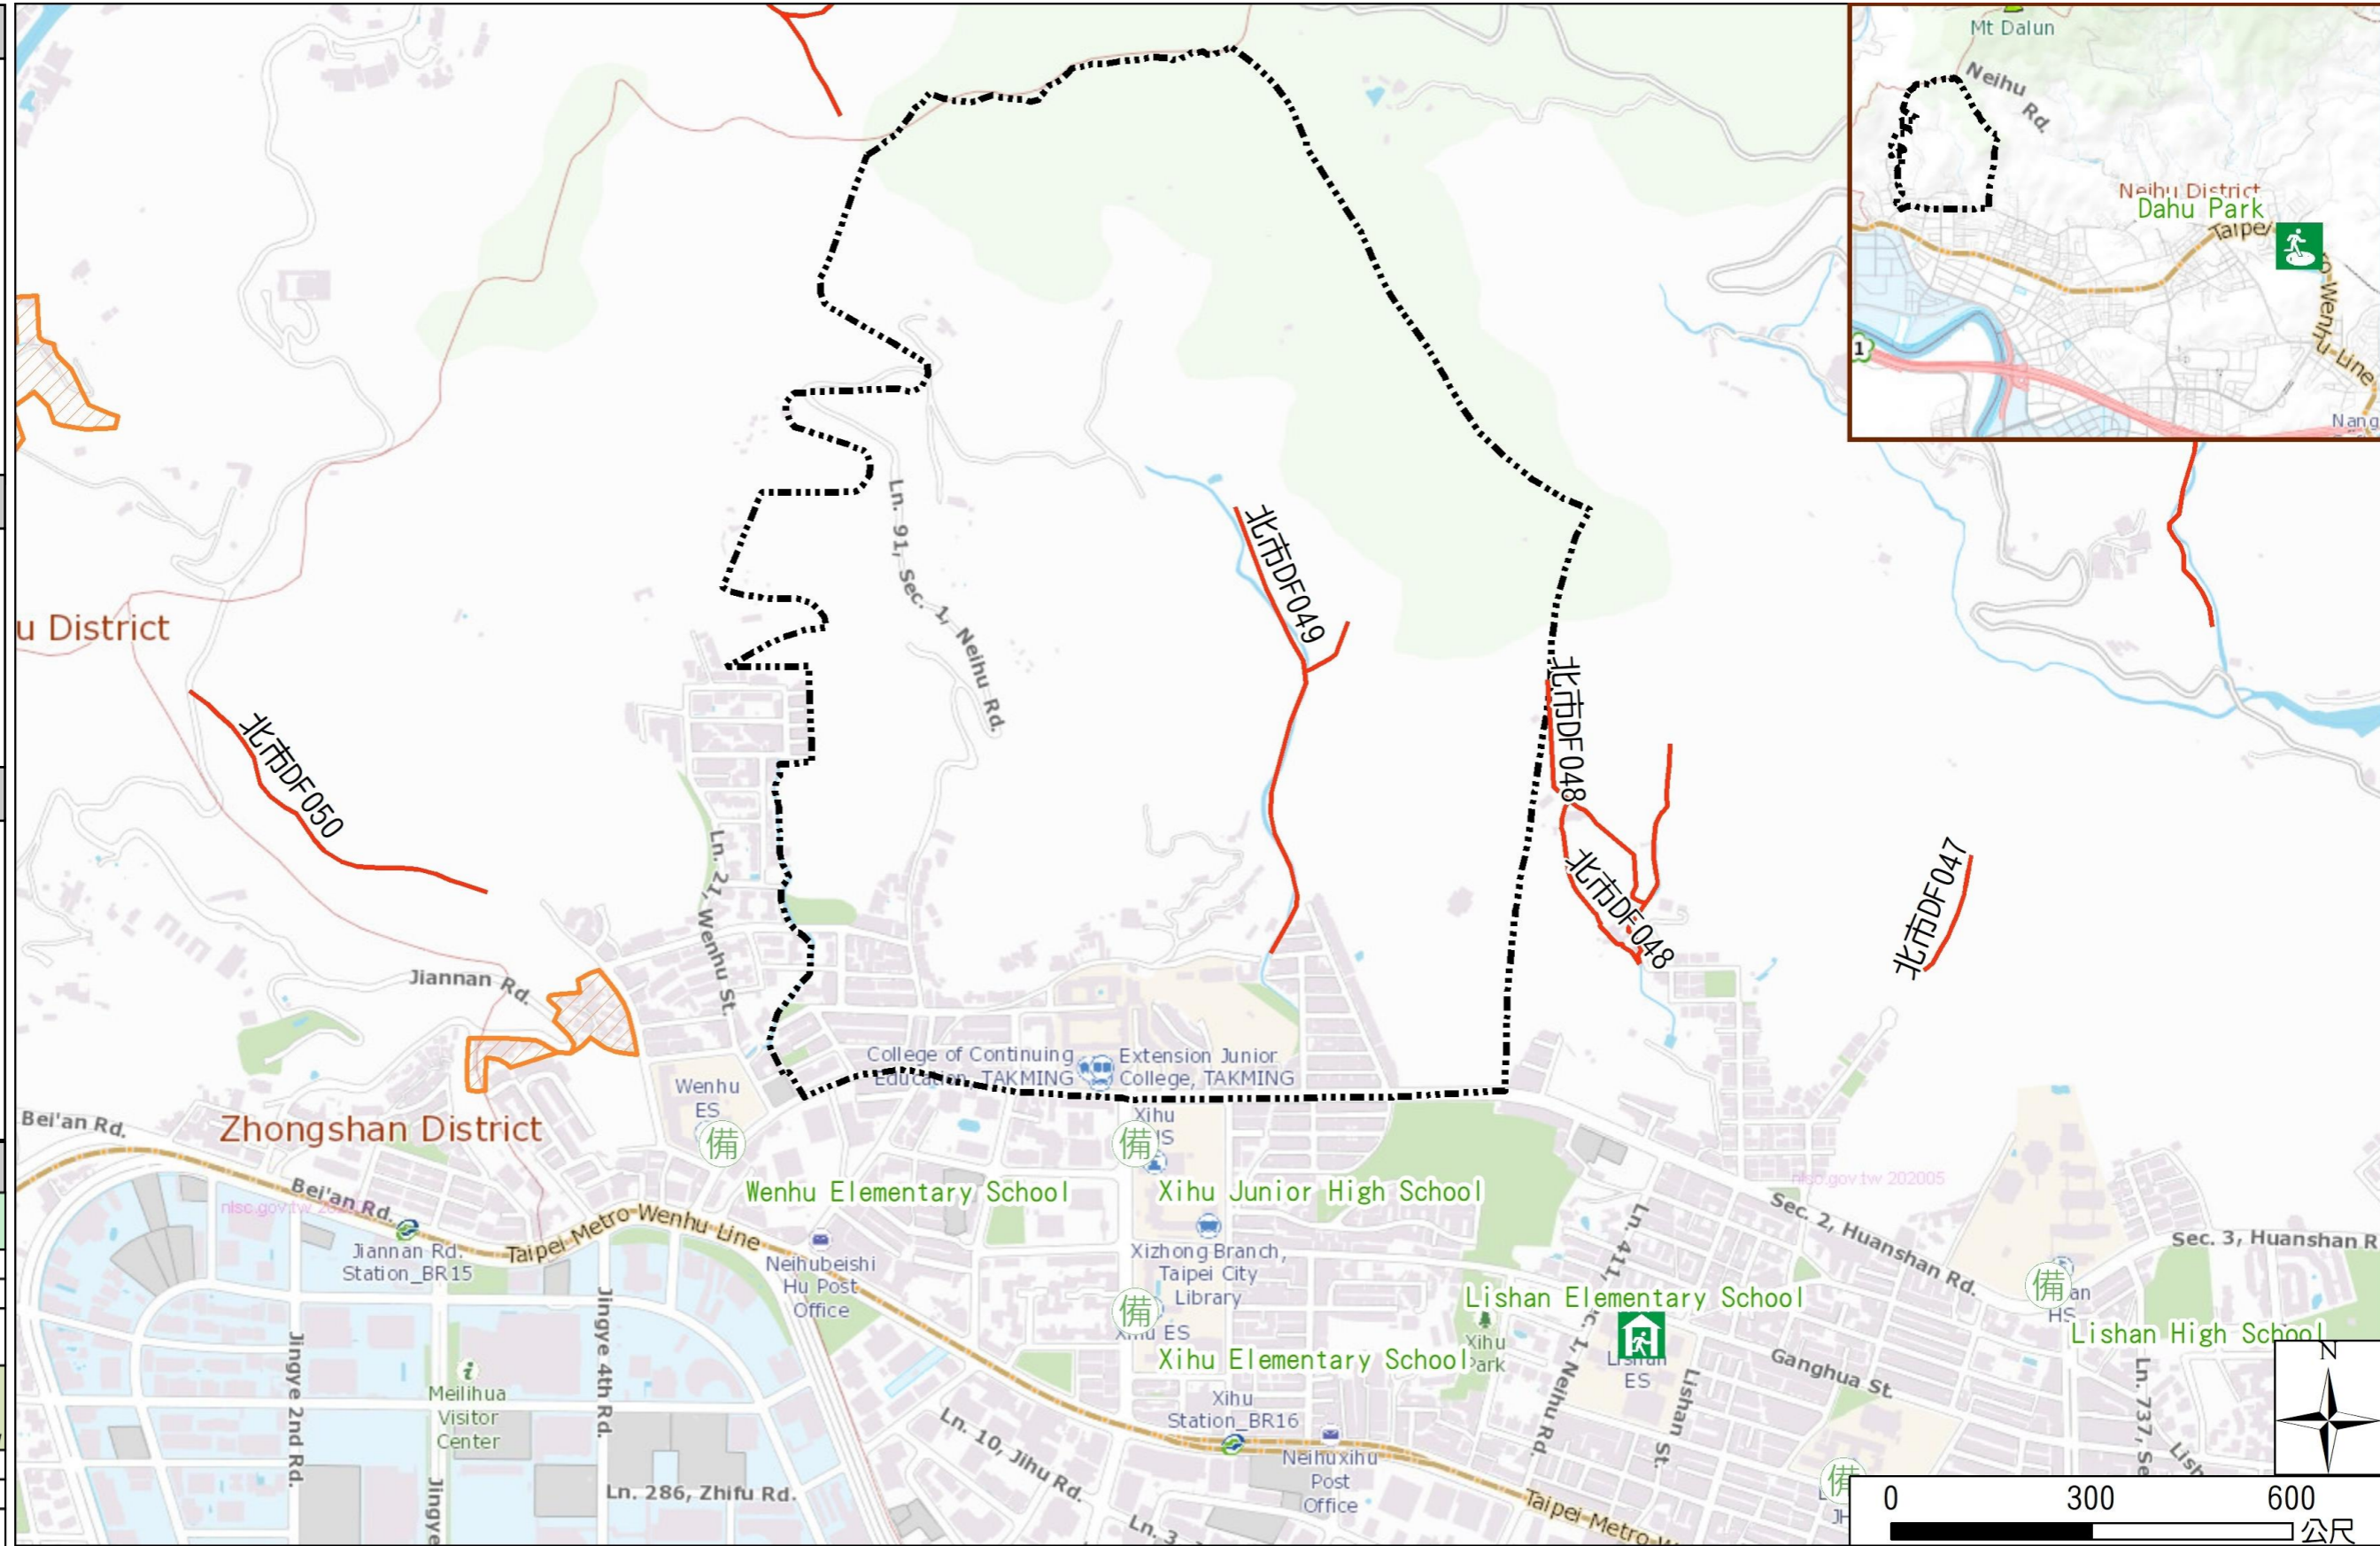

Disaster Prevention Information Website

Taipei City Disaster Prevention Information Website

Evacuation Principle

Flood: Vertical evacuation or preventive evacuation
 Earthquake :

More disaster prevention knowledge :
 Taipei City Disaster Prevention Guide

Evacuation Shelter

Name	Dahu Park Shelter for Earthquake
Address	No.31, Sec. 5, Chenggong Rd.
Capacity	2437
Contact number	02-26586601#207
Name	Lishan Elementary School (School for Priority Shelter) Shelter for Flood and Debris Flow
Address	No. 100, Ganghua St.
Capacity	184
Contact number	02-26574158#511
Name	Xihu Junior High School
Address	No. 27, Sec. 1, Huanshan Rd.
Capacity	106
Contact number	02-27991817#310
Name	Xihu Elementary School
Address	No. 25, Sec. 1, Huanshan Rd.
Capacity	76
Contact number	02-27971267#151