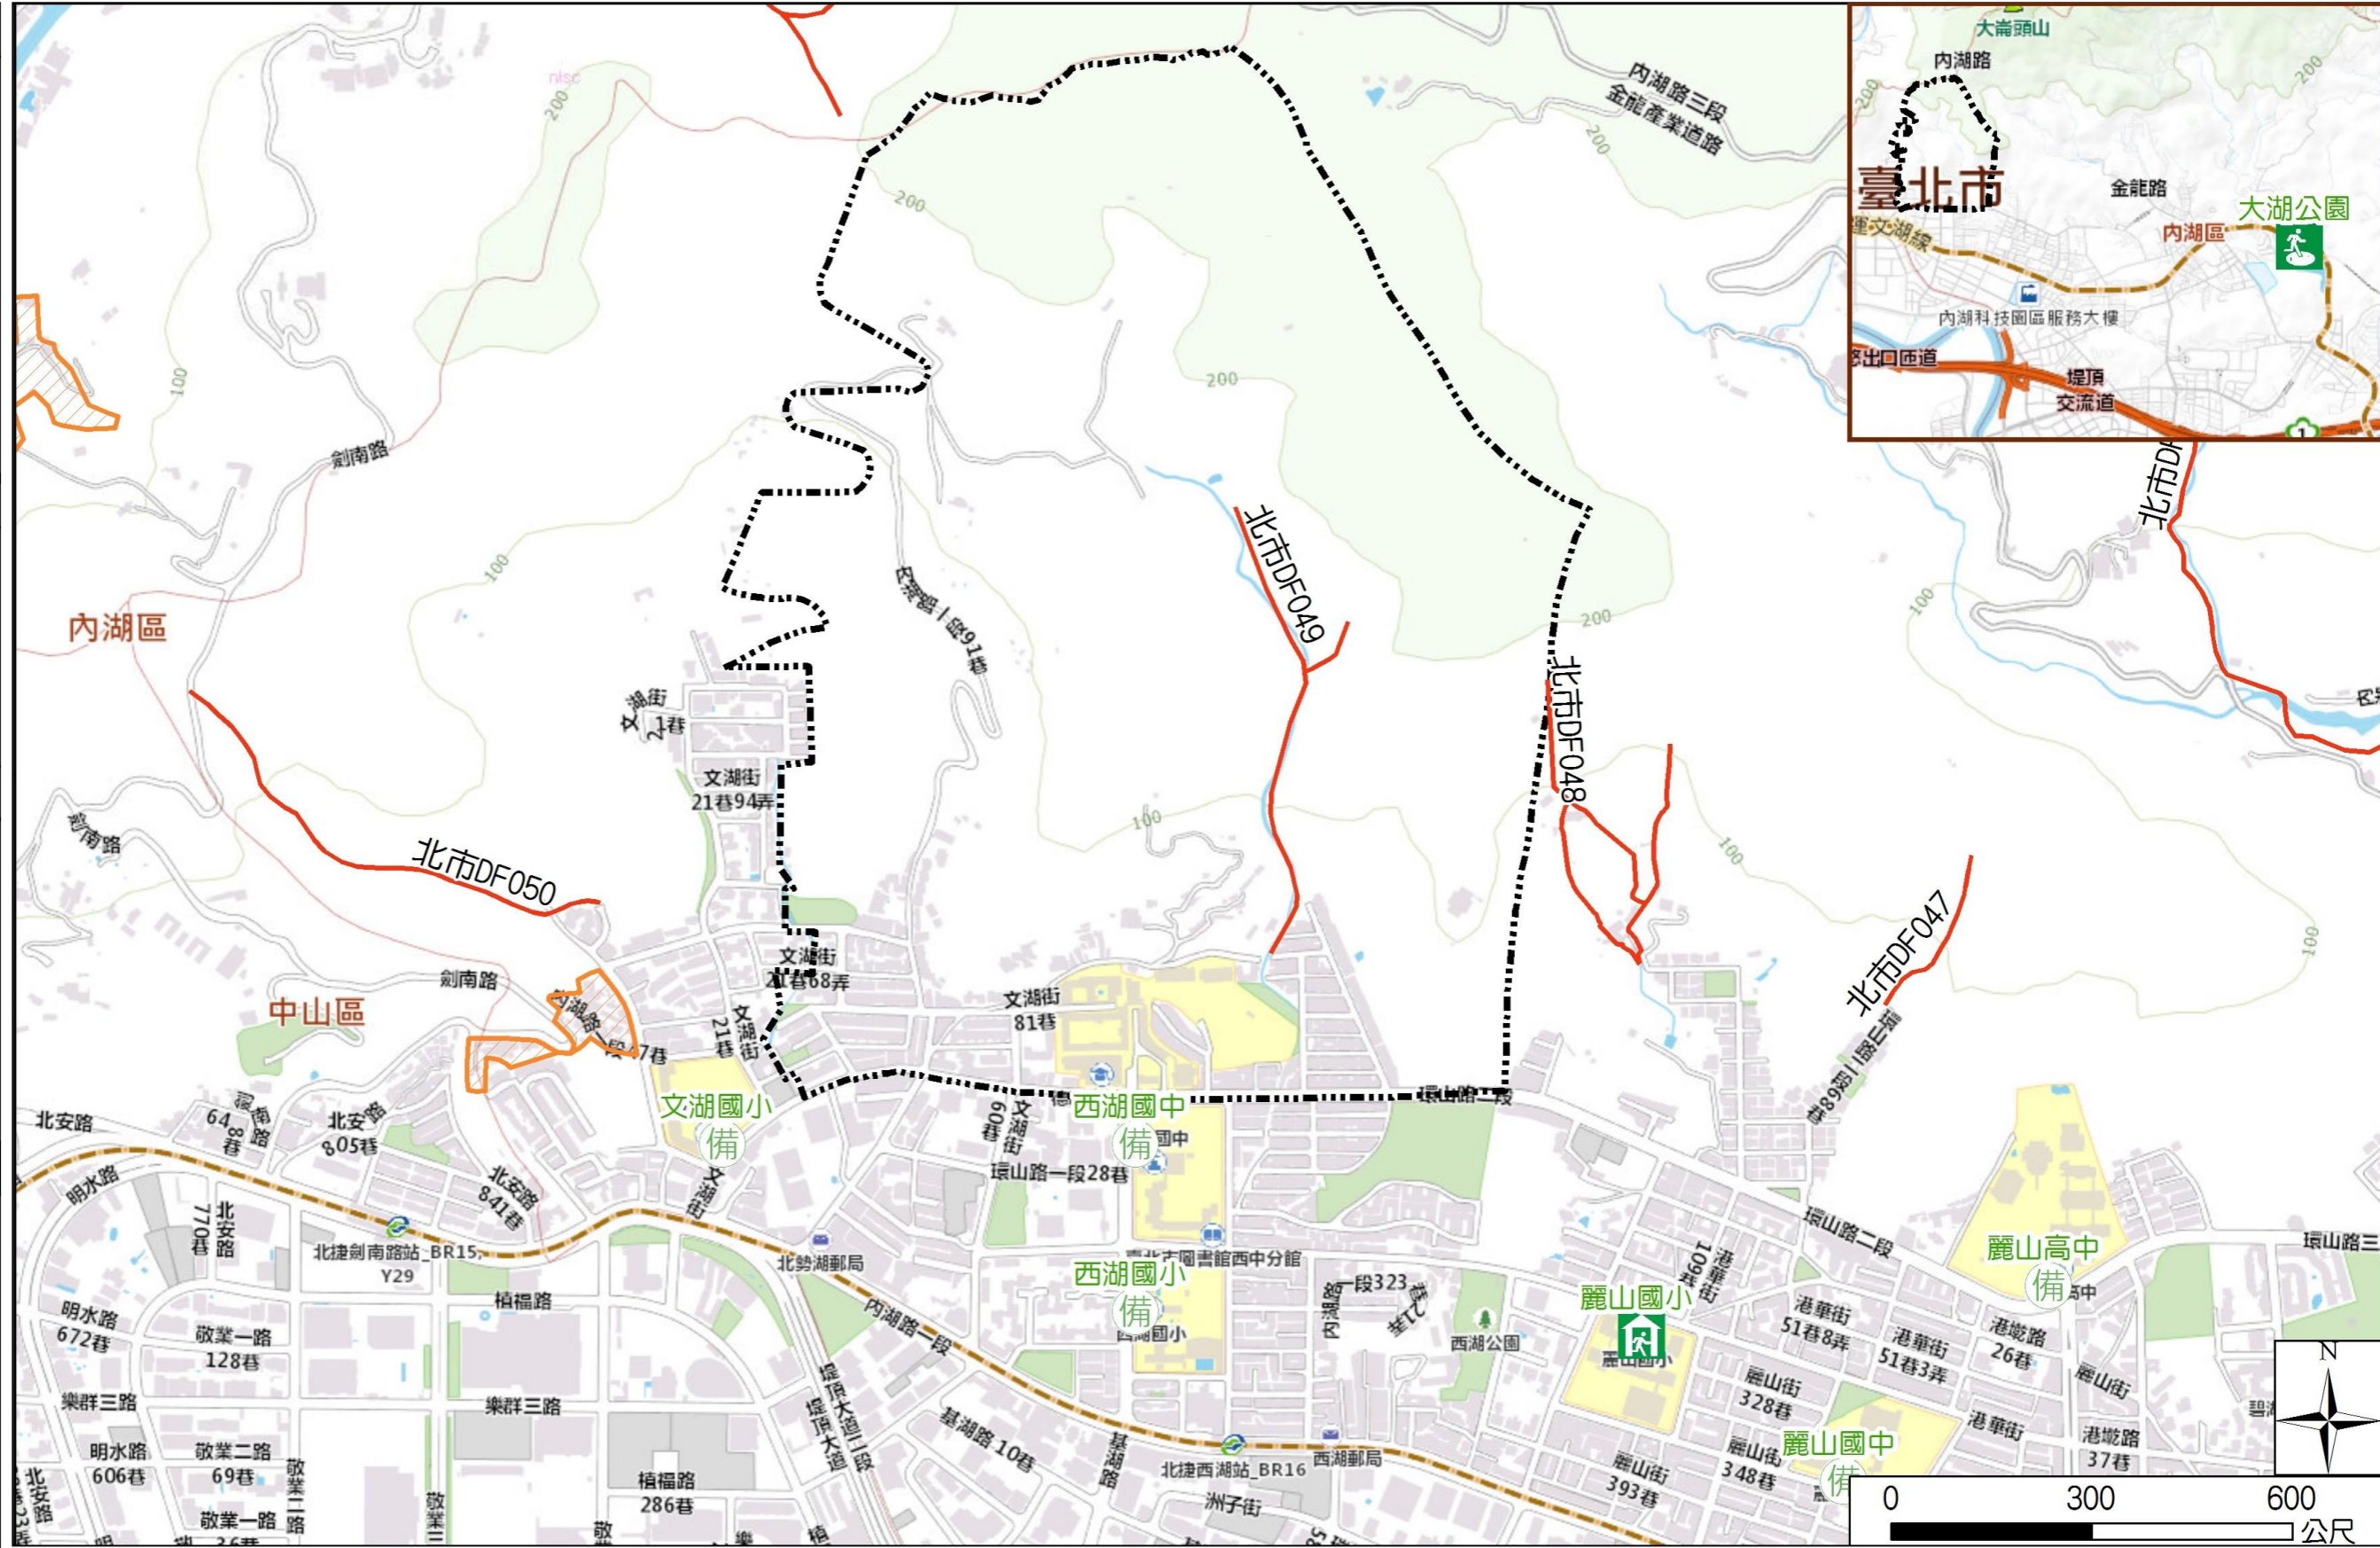

Xian Vil., Neihu Dist., Taipei City Simple Evacuation Map

Emergency notification

Taipei Citizen Hotline : 1999
Fire Department Tel. : 119
Police Department Tel. : 110
EOC of Neihu Dist.
Non-emergency number :
02-27925828#335
Emergency number :
02-66069119
Officer
Mobile : 0988-179934
Note: Please call this District's
EOC to ensure that the evacuation
shelter is open

Disaster Prevention Information Website

Taipei City Disaster Prevention Information Website

Evacuation Principle

Flood: Vertical evacuation or preventive evacuation
Earthquake :

More disaster prevention knowledge :
Taipei City Disaster Prevention Guide

Evacuation Shelter

Name	Dahu Park Shelter for Earthquake
Address	No.31, Sec. 5, Chenggong Rd.
Capacity	2437
Contact number	02-26586601#207
Name	Lishan Elementary School (School for Priority Shelter) Shelter for Flood and Debris Flow
Address	No. 100, Ganghua St.
Capacity	193
Contact number	02-26574158#511
Name	Xihu Junior High School
Address	No. 27, Sec. 1, Huanshan Rd.
Capacity	106
Contact number	02-27991817#310
Name	Xihu Elementary School
Address	No. 25, Sec. 1, Huanshan Rd.
Capacity	76
Contact number	02-27971267#151

Legend 圖例	里界 Village Boundary	避難收容處所 Evacuation Shelter	防救災單位 Disaster Rescue Resources	重要地標 Landmark
	里界 Village Boundary 山坡地老舊聚落 Hillside Communities 土石流潛勢溪流 Potential Debris Flow Hazard Torrent	室內避難收容處所(優先安置學校) Indoor Evacuation Shelter (School for Priority Shelter) 室外避難收容處所(防災公園) Outdoor Evacuation Shelter (Disaster Prevention Park) 避難收容處所(備用) Evacuation Shelter (Backup)	警察單位 Police Department 消防單位 Fire Department 急救責任醫院 Designated Hospital (Emergency Medical Treatment) 直升機起降場 Helipad	重要地標 Landmark