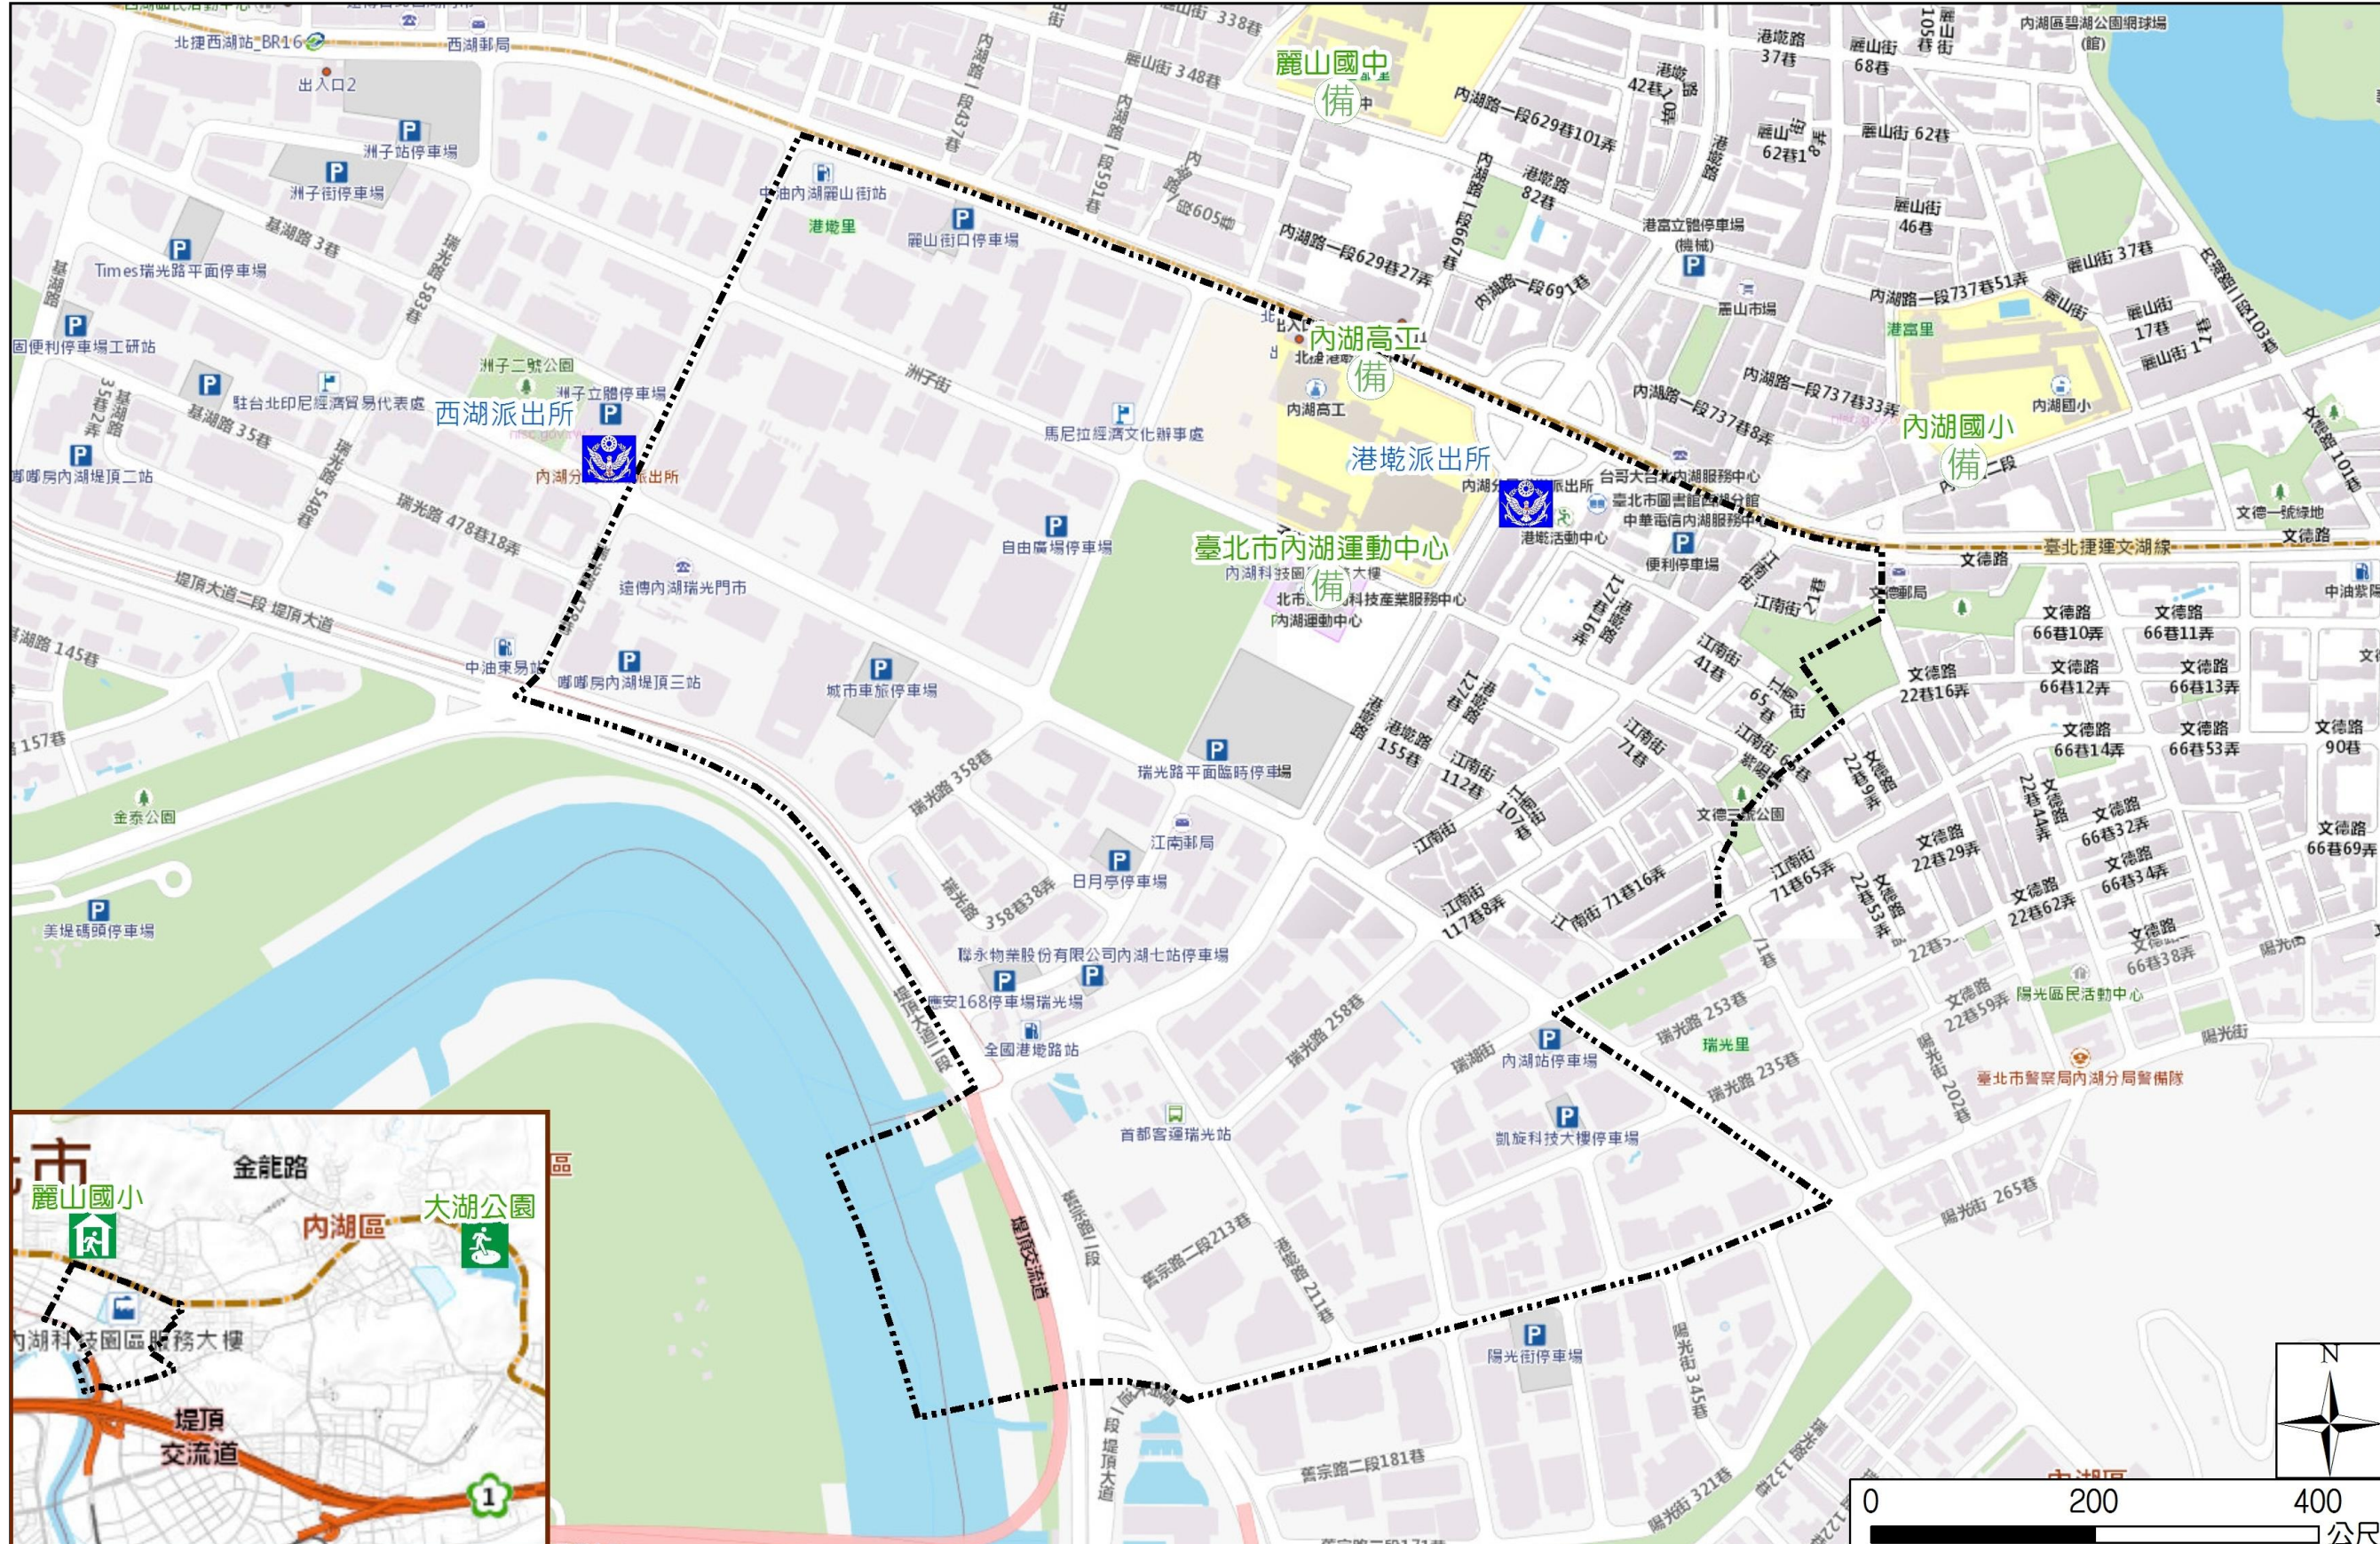

Gangqian Vil., Neihu Dist., Taipei City Simple Evacuation Map

Emergency notification

Taipei Citizen Hotline : 1999
Fire Department Tel. : 119
Police Department Tel. : 110
EOC of Neihu Dist.
Non-emergency number :
02-27925828#335
Emergency number :
02-66069119
Officer
Mobile : 0972-295503
Note: Please call this District's
EOC to ensure that the evacuation
shelter is open

Disaster Prevention Information Website

Taipei City Disaster Prevention Information Website

Evacuation Principle

Flood: Vertical evacuation or preventive evacuation
Earthquake :

More disaster prevention knowledge :
Taipei City Disaster Prevention Guide

Evacuation Shelter

Name	Dahu Park Shelter for Earthquake
Address	No.31, Sec. 5, Chengqong Rd.
Capacity	2437
Contact number	02-26586601#207
Name	Lishan Elementary School (School for Priority Shelter) Shelter for Flood and Debris Flow
Address	No. 100, Ganghua St.
Capacity	193
Contact number	02-26574158#511
Name	Neihu Vocational High School
Address	No. 520, Sec. 1, Neihu Rd.
Capacity	245
Contact number	02-26574874#121
Name	Taipei Neihu Sports Center
Address	No. 12, Zhouzi St.
Capacity	219
Contact number	02-2656-2869#211

Legend 圖例	里界 Village Boundary	避難收容處所 Evacuation Shelter	防救災單位 Disaster Rescue Resources	重要地標 Landmark
	里界 Village Boundary	室內避難收容處所(優先安置學校) Indoor Evacuation Shelter (School for Priority Shelter) 室外避難收容處所(防災公園) Outdoor Evacuation Shelter (Disaster Prevention Park) 避難收容處所(備用) Evacuation Shelter (Backup)	警察單位 Police Department 消防單位 Fire Department 急救責任醫院 Designated Hospital (Emergency Medical Treatment)	直升機起降場 Helipad 重要地標 Landmark