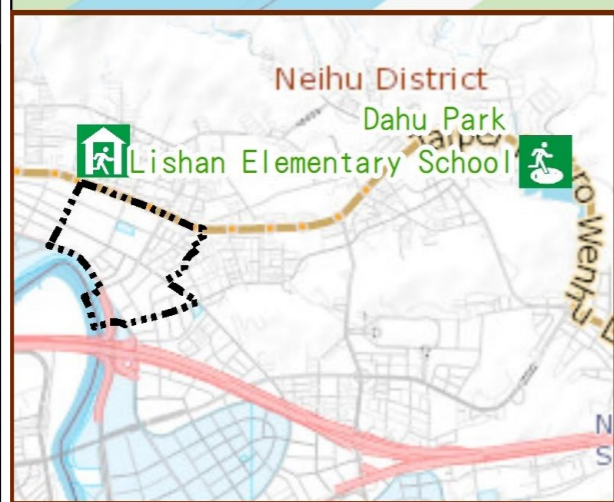

Gangqian Vil., Neihu Dist., Taipei City Evacuation Map

Emergency notification

Taipei Citizen Hotline : 1999
Fire Department Tel. : 119
Police Department Tel. : 110
EOC of Neihu Dist.
Non-emergency number : 02-27925828#335
Emergency number : 02-66069119
Officer
Mobile : 0972-295503
Note: Please call this District's EOC to ensure that the evacuation shelter is open

Disaster Prevention Information Website

[Taipei City Disaster Prevention Information Website](#)

Evacuation Principle

Flood: Vertical evacuation or preventive evacuation
Earthquake :

More disaster prevention knowledge :
[Taipei City Disaster Prevention Guide](#)

Evacuation Shelter

Name	Dahu Park Shelter for Earthquake
Address	No.31, Sec. 5, Chenggong Rd.
Capacity	2437
Contact number	02-26586601#207
Name	Lishan Elementary School (School for Priority Shelter) Shelter for Flood and Debris Flow
Address	No. 100, Ganghua St.
Capacity	184
Contact number	02-26574158#511
Name	Neihu Vocational High School
Address	No. 520, Sec. 1, Neihu Rd.
Capacity	245
Contact number	02-26574874#121
Name	Taipei Neihu Sports Center
Address	No. 12, Zhouzi St.
Capacity	219
Contact number	02-2656-2869#211

Legend 圖例

里界 Village Boundary	避難收容處所 Evacuation Shelter	防救災單位 Disaster Rescue Resources	重要地標 Landmark
 里界 Village Boundary	 室內避難收容處所(優先安置學校) Indoor Evacuation Shelter (School for Priority Shelter)	 警察單位 Police Department	 直升機起降場 Helipad
	 室外避難收容處所(防災公園) Outdoor Evacuation Shelter (Disaster Prevention Park)	 消防單位 Fire Department	 重要地標 Landmark
	 避難收容處所(備用) Evacuation Shelter (Backup)	 急救責任醫院 Designated Hospital (Emergency Medical Treatment)