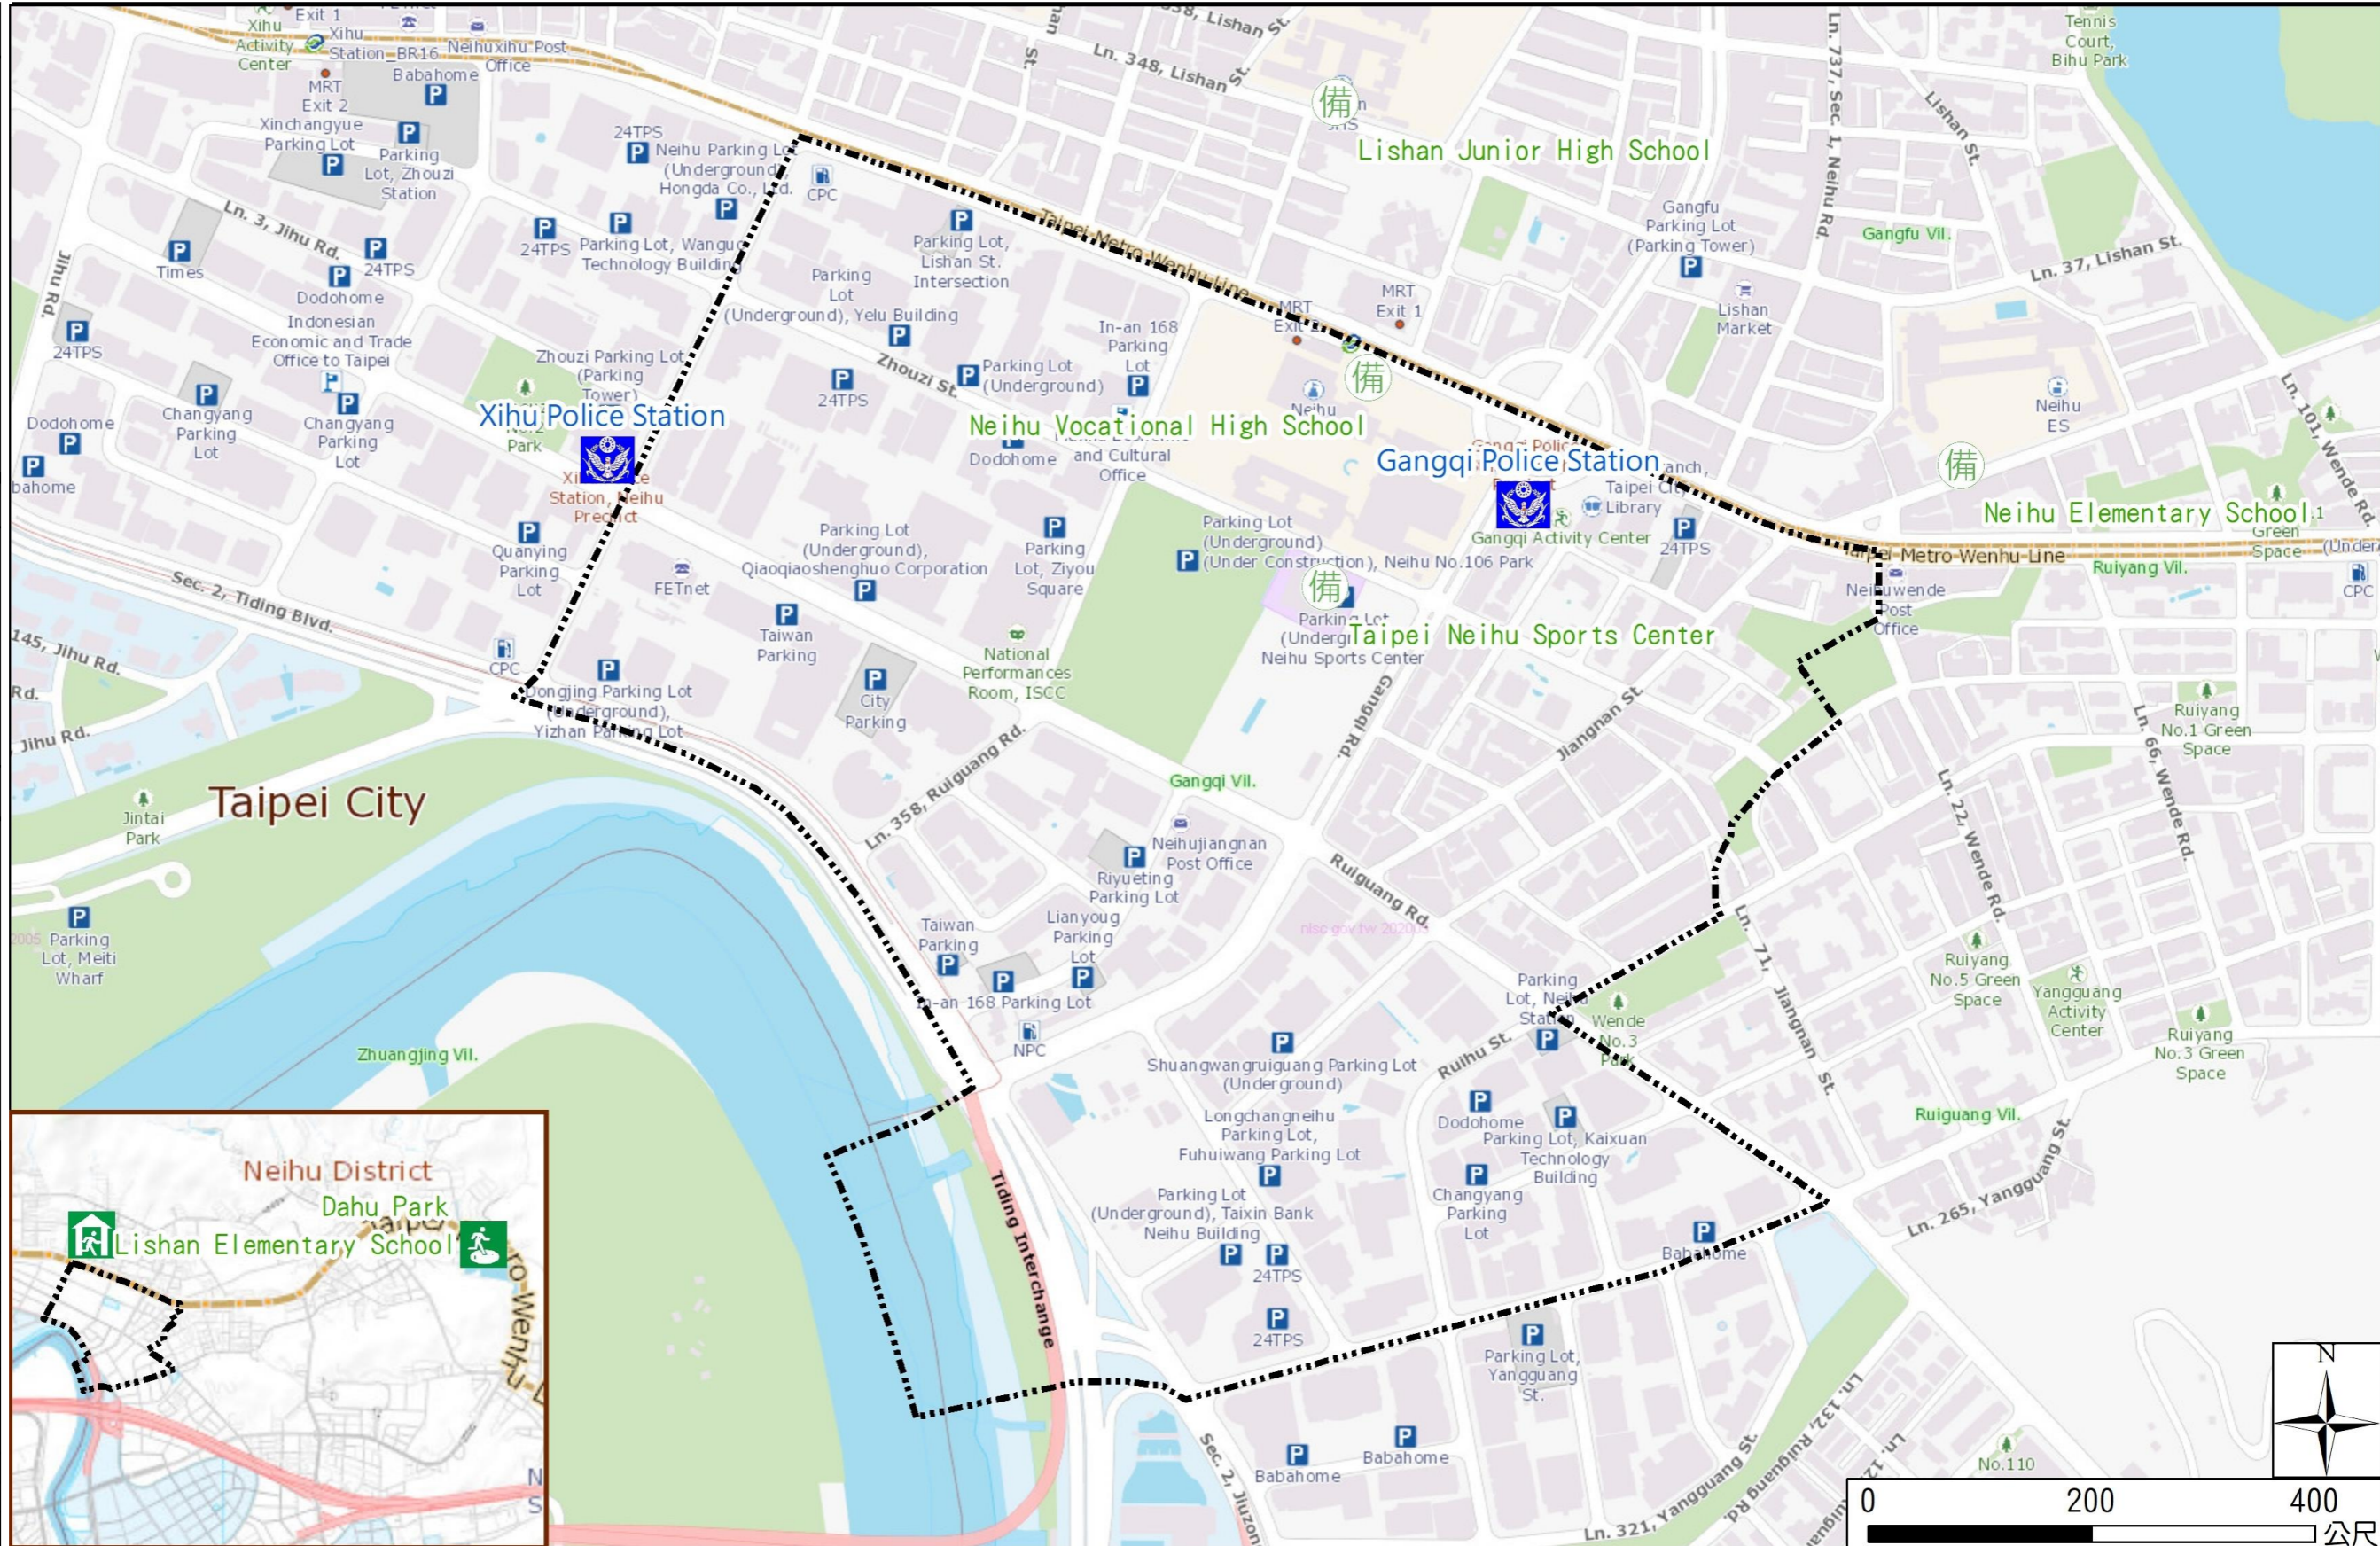

Gangqian Vil., Neihu Dist., Taipei City Evacuation Map

Emergency notification

Taipei Citizen Hotline : 1999
Fire Department Tel. : 119
Police Department Tel. : 110
EOC of Neihu Dist.
Non-emergency number : 02-27925828#335
Emergency number : 02-66069119
Officer
Mobile : 0972-295503
Note: Please call this District's EOC to ensure that the evacuation shelter is open

Disaster Prevention Information Website

[Taipei City Disaster Prevention Information Website](#)

Evacuation Principle

Flood: Vertical evacuation or preventive evacuation
Earthquake :

More disaster prevention knowledge :
[Taipei City Disaster Prevention Guide](#)

Evacuation Shelter

Name	Dahu Park Shelter for Earthquake
Address	No.31, Sec. 5, Chenggong Rd.
Capacity	2437
Contact number	02-26586601#207
Name	Lishan Elementary School (School for Priority Shelter) Shelter for Flood and Debris Flow
Address	No. 100, Ganghua St.
Capacity	184
Contact number	02-26574158#511
Name	Neihu Vocational High School
Address	No. 520, Sec. 1, Neihu Rd.
Capacity	245
Contact number	02-26574874#121
Name	Taipei Neihu Sports Center
Address	No. 12, Zhouzi St.
Capacity	219
Contact number	02-2656-2869#211

Legend 圖例

里界 Village Boundary	避難收容處所 Evacuation Shelter	防救災單位 Disaster Rescue Resources	重要地標 Landmark
 里界 Village Boundary	 室內避難收容處所(優先安置學校) Indoor Evacuation Shelter (School for Priority Shelter)	 警察單位 Police Department	 直升機起降場 Helipad
	 室外避難收容處所(防災公園) Outdoor Evacuation Shelter (Disaster Prevention Park)	 消防單位 Fire Department	 重要地標 Landmark
	 避難收容處所(備用) Evacuation Shelter (Backup)	 急救責任醫院 Designated Hospital (Emergency Medical Treatment)