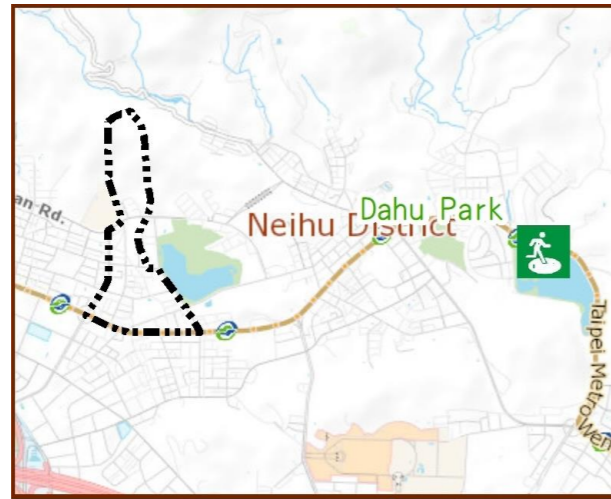

Gangfu Vil., Neihu Dist., Taipei City Evacuation Map

Emergency notification

Taipei Citizen Hotline : 1999
Fire Department Tel. : 119
Police Department Tel. : 110
EOC of Neihu Dist.
Non-emergency number :
02-27925828#335
Emergency number :
02-66069119
Officer
Mobile : 0988-179935
Note: Please call this District's
EOC to ensure that the evacuation
shelter is open

Disaster Prevention Information Website

Taipei City Disaster Prevention Information Website

Evacuation Principle

Flood: Vertical evacuation or preventive evacuation
Earthquake :

More disaster prevention knowledge :
Taipei City Disaster Prevention Guide

Evacuation Shelter

Name	Dahu Park Shelter for Earthquake
Address	No.31, Sec. 5, Chengqong Rd.
Capacity	2437
Contact	02-26586601#207
Name	Lishan Elementary School (School for Priority Shelter) Shelter for Flood and Debris Flow
Address	No. 100, Ganghua St.
Capacity	184
Contact	02-26574158#511
Name	Bihu Elementary School (School for Priority Shelter) Shelter for Flood and Debris Flow
Address	No.100, Jinlong Rd.
Capacity	134
Contact	02-27907161#151
Name	Lishan Junior High School
Address	No. 42, Ln. 629, Sec. 1, Neihu Rd.
Capacity	82
Contact	02-27991867#401

Legend 圖例	里界 Village Boundary	避難收容處所 Evacuation Shelter	防救災單位 Disaster Rescue Resources	重要地標 Landmark
	里界 Village Boundary	室內避難收容處所(優先安置學校) Indoor Evacuation Shelter (School for Priority Shelter) 室外避難收容處所(防災公園) Outdoor Evacuation Shelter (Disaster Prevention Park) 避難收容處所(備用) Evacuation Shelter (Backup)	警察單位 Police Department 消防單位 Fire Department 急救責任醫院 Designated Hospital (Emergency Medical Treatment)	直升機起降場 Helipad 重要地標 Landmark