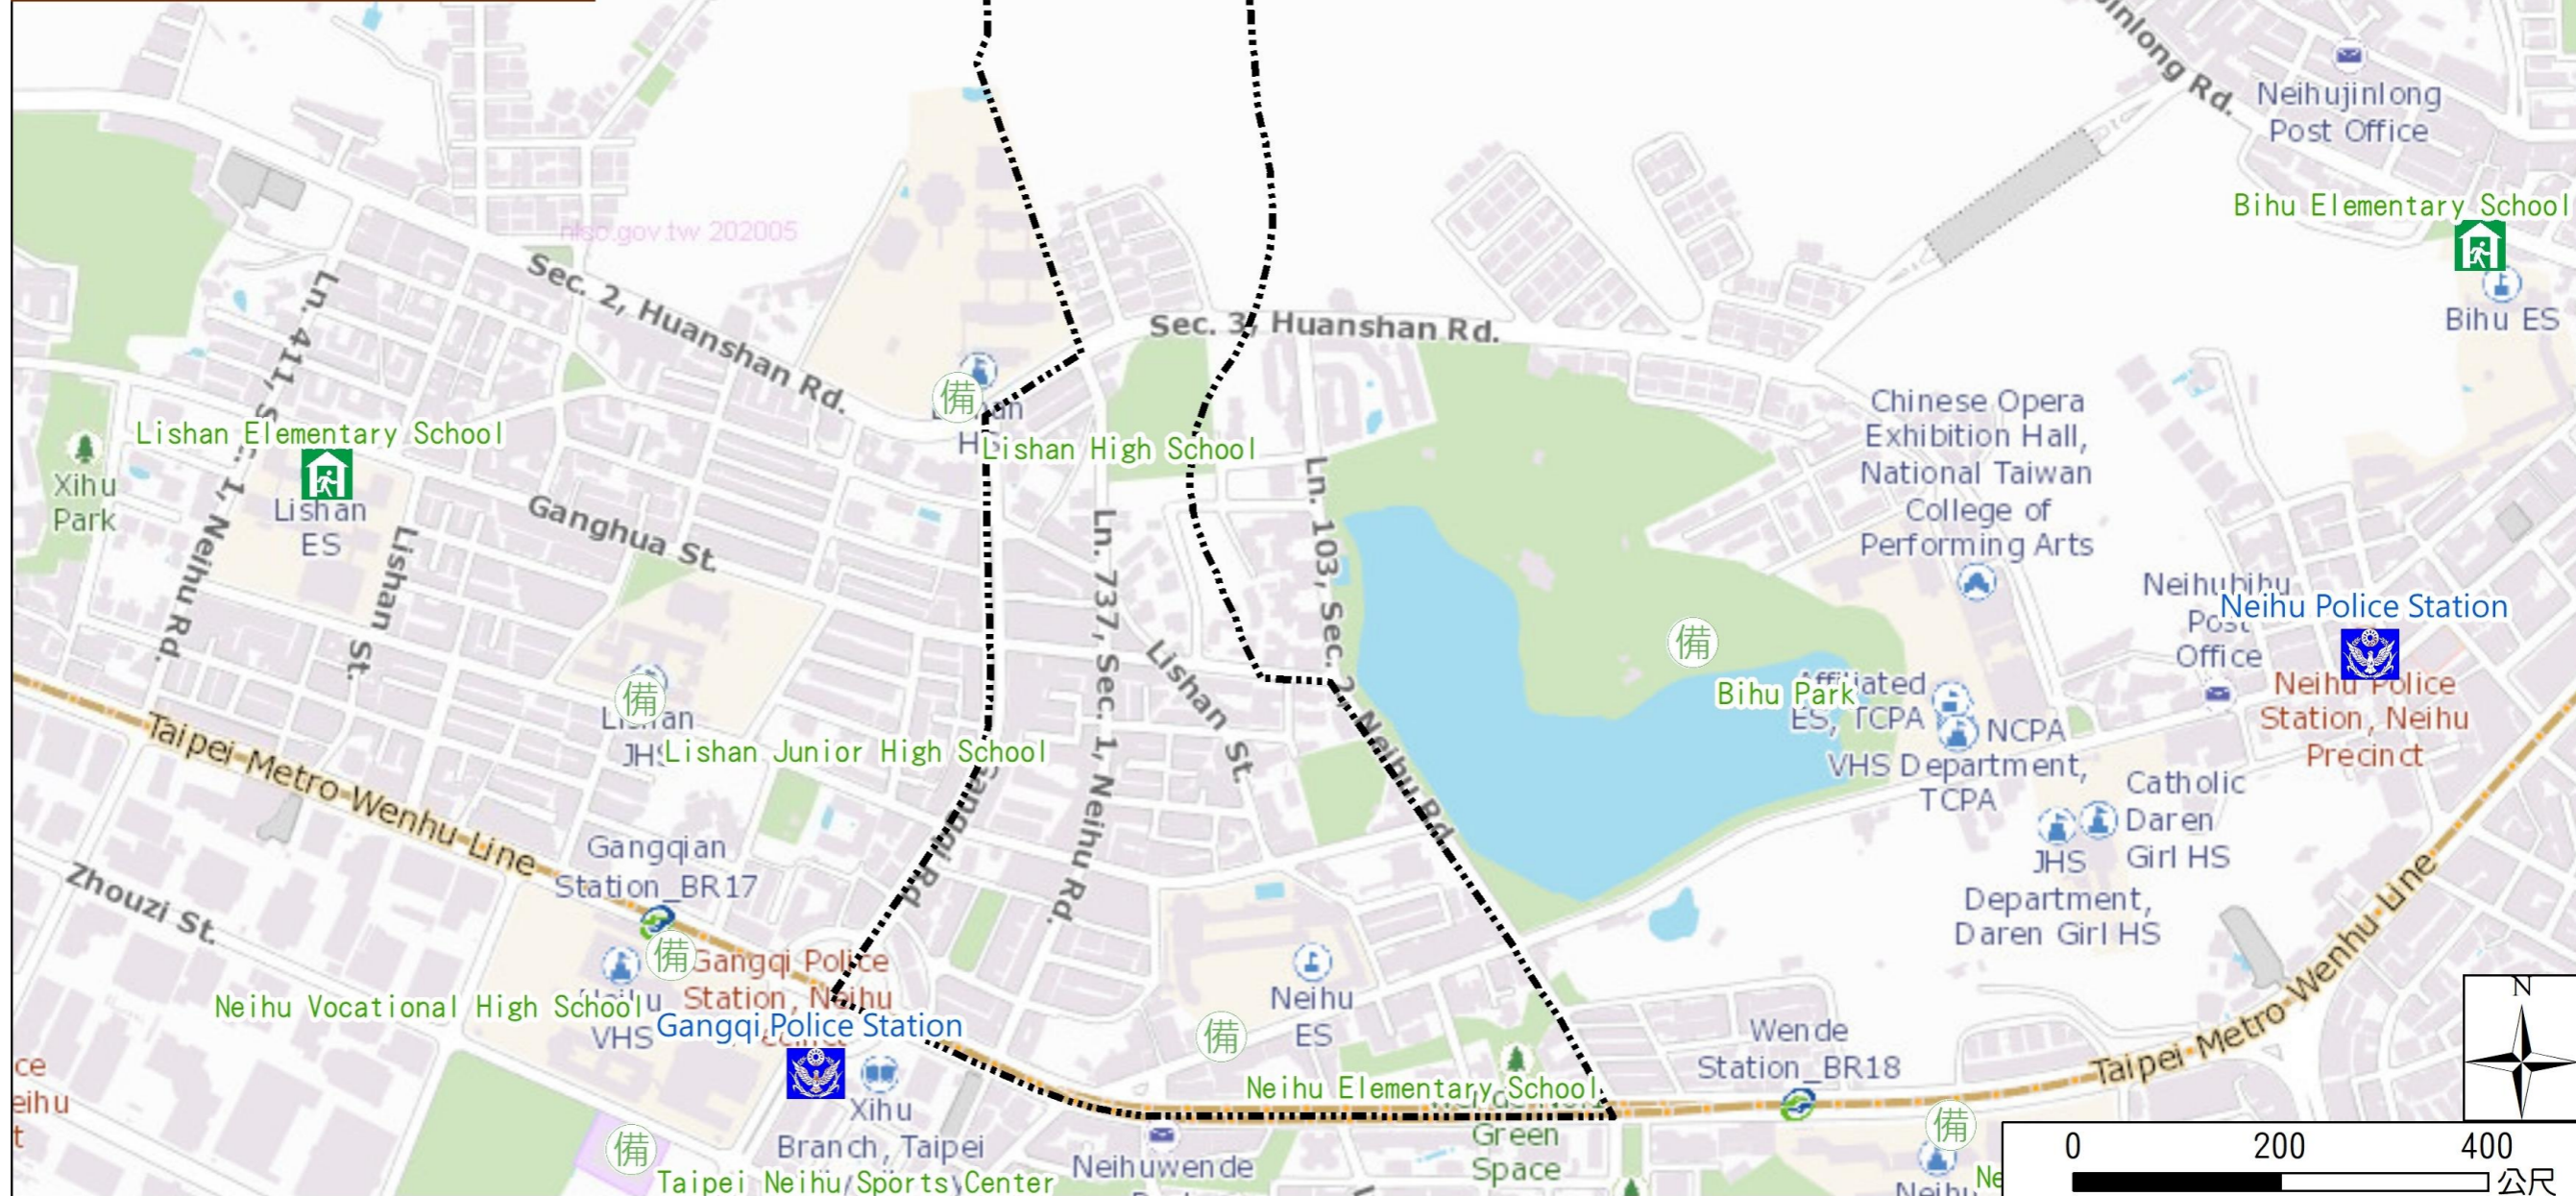

Gangfu Vil., Neihu Dist., Taipei City Evacuation Map

Emergency notification

Taipei Citizen Hotline : 1999
Fire Department Tel. : 119
Police Department Tel. : 110
EOC of Neihu Dist.
Non-emergency number :
02-27925828#335
Emergency number :
02-66069119
Officer
Mobile : 0988-179935
Note: Please call this District's
EOC to ensure that the evacuation
shelter is open

Disaster Prevention Information Website

Taipei City Disaster Prevention Information Website

Evacuation Principle

Flood: Vertical evacuation or preventive evacuation
Earthquake :

More disaster prevention knowledge :
Taipei City Disaster Prevention Guide

Evacuation Shelter

Name	Dahu Park Shelter for Earthquake
Address	No.31, Sec. 5, Chengqong Rd.
Capacity	2437
Contact	02-26586601#207
Name	Lishan Elementary School (School for Priority Shelter) Shelter for Flood and Debris Flow
Address	No. 100, Ganghua St.
Capacity	184
Contact	02-26574158#511
Name	Bihu Elementary School (School for Priority Shelter) Shelter for Flood and Debris Flow
Address	No.100, Jinlong Rd.
Capacity	134
Contact	02-27907161#151
Name	Lishan Junior High School
Address	No. 42, Ln. 629, Sec. 1, Neihu Rd.
Capacity	82
Contact	02-27991867#401

Legend 圖例	里界 Village Boundary	避難收容處所 Evacuation Shelter	防救災單位 Disaster Rescue Resources	重要地標 Landmark
	里界 Village Boundary	室內避難收容處所(優先安置學校) Indoor Evacuation Shelter (School for Priority Shelter) 室外避難收容處所(防災公園) Outdoor Evacuation Shelter (Disaster Prevention Park) 避難收容處所(備用) Evacuation Shelter (Backup)	警察單位 Police Department 消防單位 Fire Department 急救責任醫院 Designated Hospital (Emergency Medical Treatment)	直升機起降場 Helipad 重要地標 Landmark