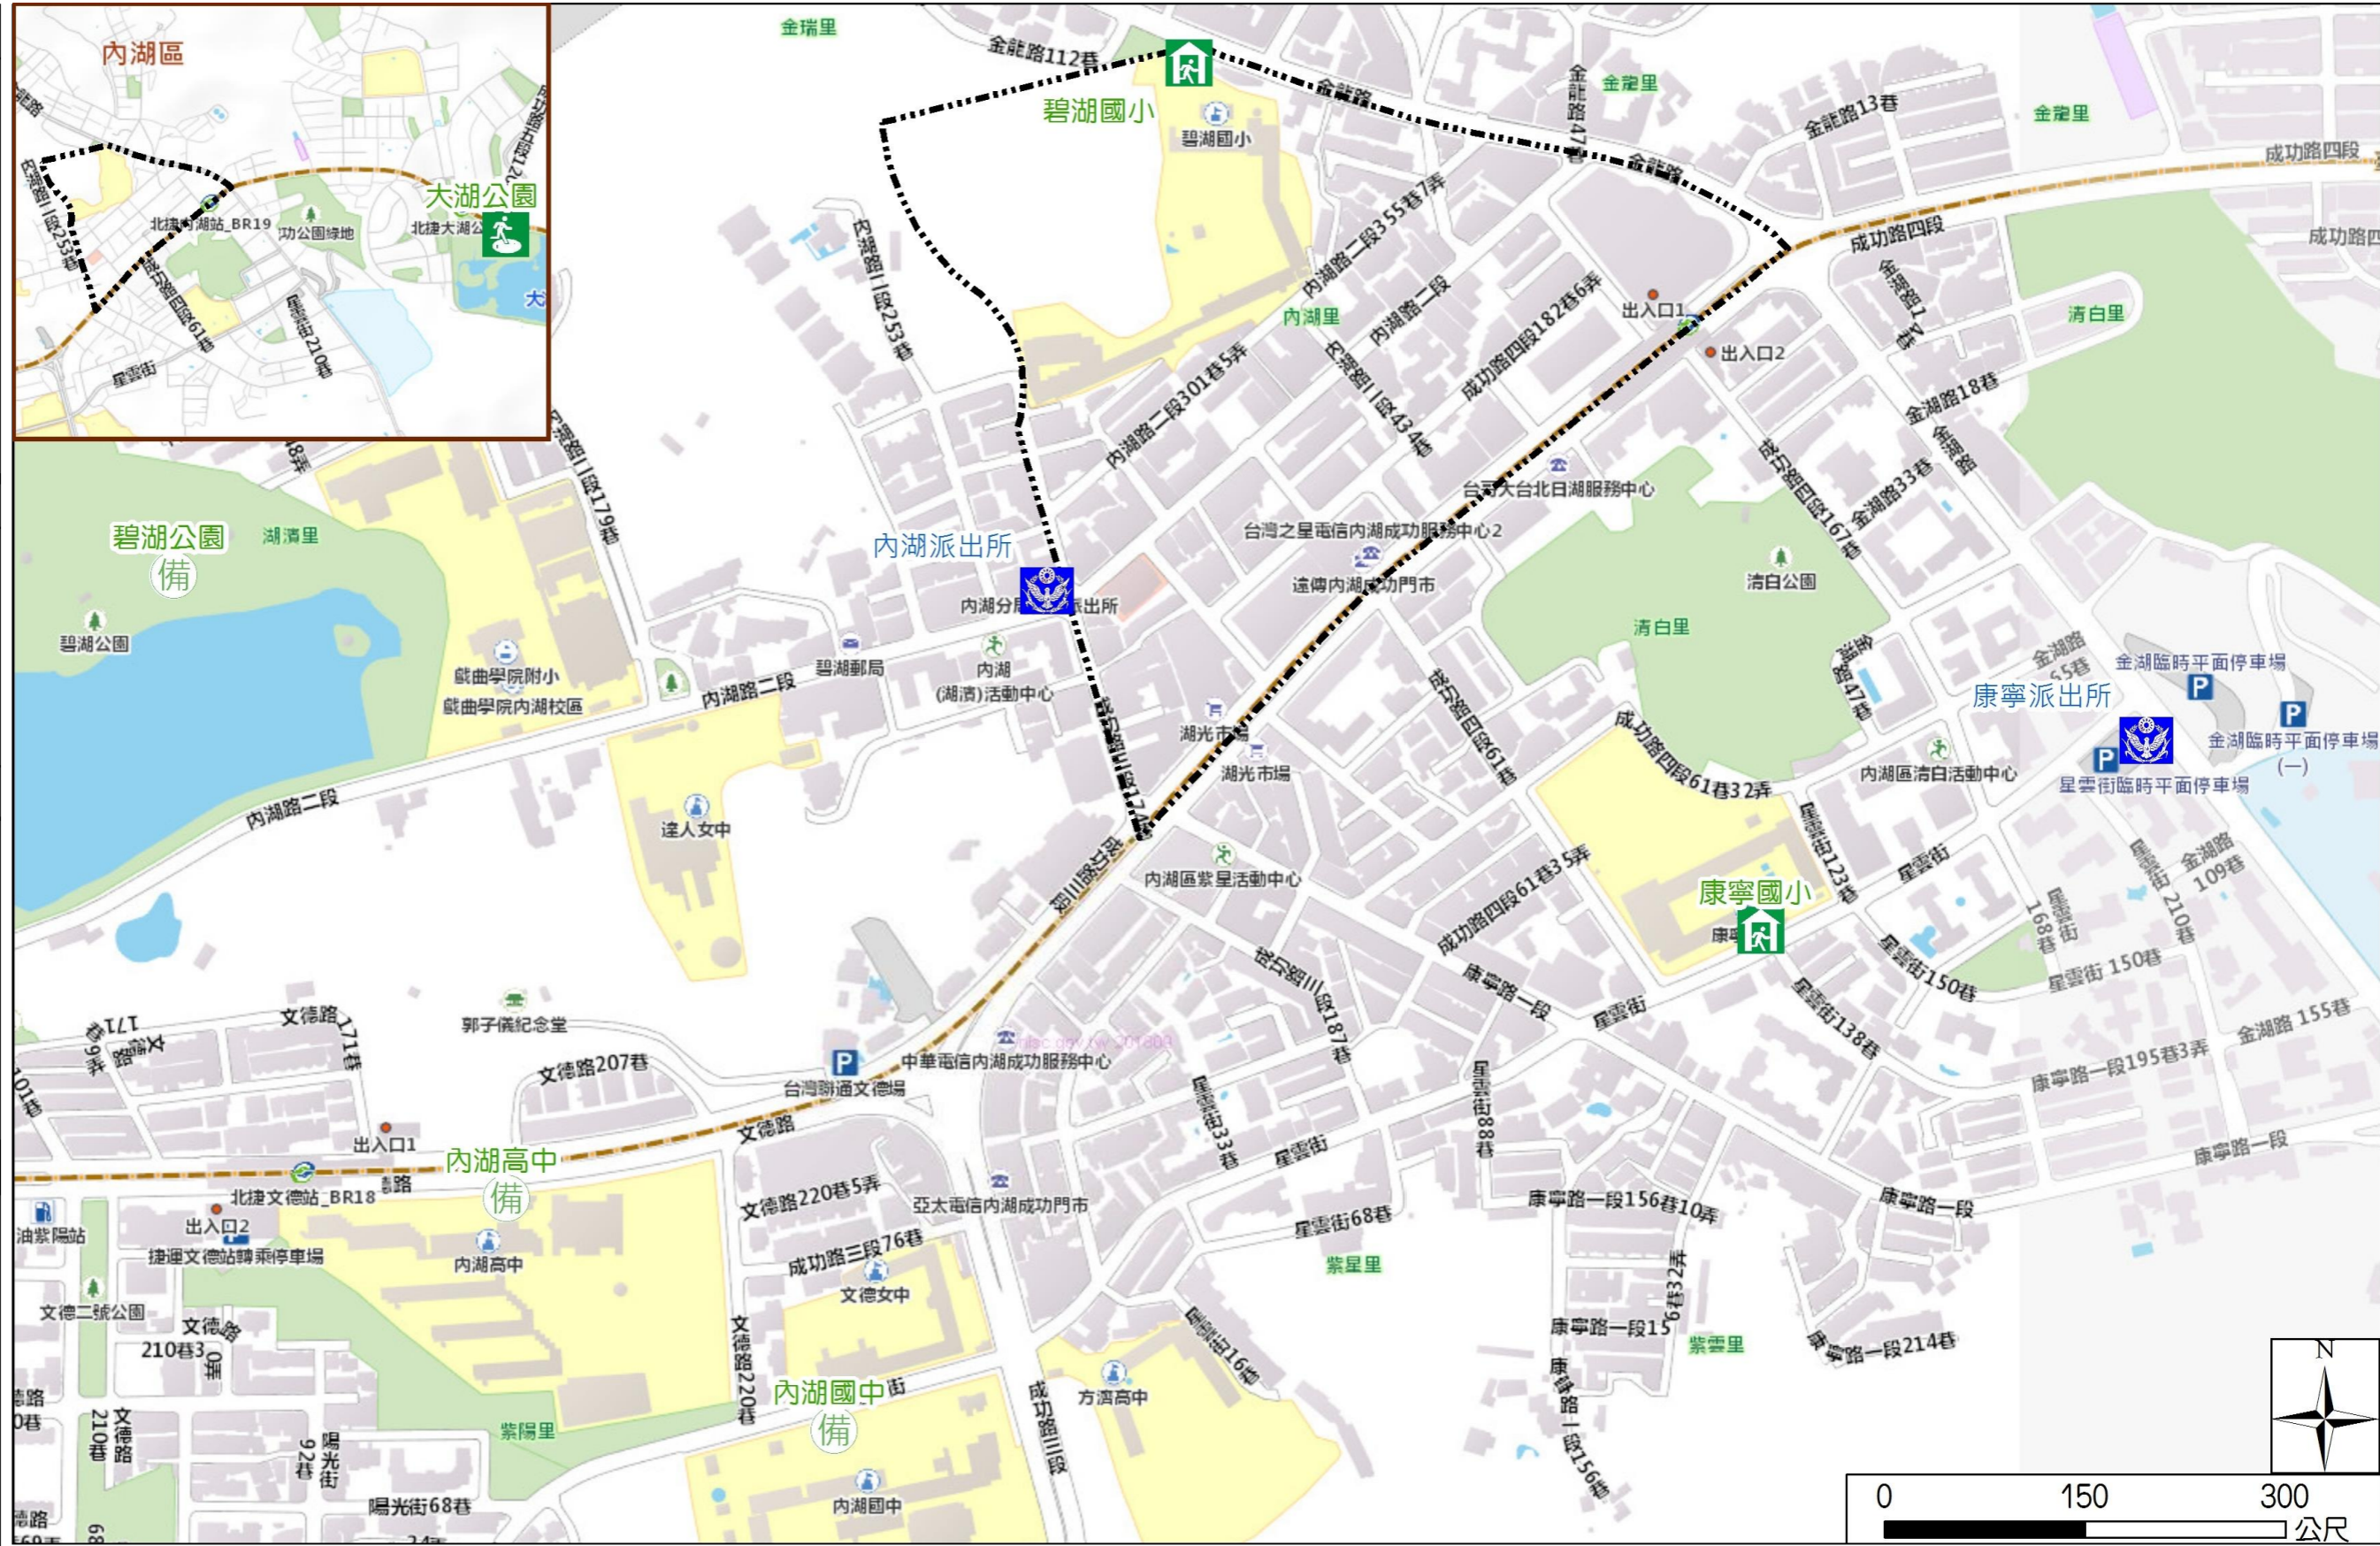

Neihu Vil., Neihu Dist., Taipei City Simple Evacuation Map

Emergency notification

Taipei Citizen Hotline : 1999
Fire Department Tel. : 119
Police Department Tel. : 110
EOC of Neihu Dist.
Non-emergency number :
02-27925828#335
Emergency number :
02-66069119
Officer
Mobile : 0926-319925
Note: Please call this District's
EOC to ensure that the evacuation
shelter is open

Disaster Prevention Information Website

Taipei City Disaster Prevention Information Website

Evacuation Principle

Flood: Vertical evacuation or preventive evacuation
Earthquake :

More disaster prevention knowledge :
Taipei City Disaster Prevention Guide

Evacuation Shelter

Name	Dahu Park Shelter for Earthquake
Address	No.31, Sec. 5, Chengong Rd.
Capacity	2437
Contact number	02-26586601#207
Name	Bihu Elementary School (School for Priority Shelter) Shelter for Flood and Debris Flow
Address	No.100, Jinlong Rd.
Capacity	134
Contact number	02-27907161#151
Name	Kangning Elementary School (School for Priority Shelter) Shelter for Earthquake
Address	No.121 Xingyun St.
Capacity	247
Contact number	02-27901237#140
Name	Neihu Junior High School
Address	No.1, Yangguang St.
Capacity	233
Contact number	02-27900843#230

Legend 圖例	里界 Village Boundary	避難收容處所 Evacuation Shelter	防救災單位 Disaster Rescue Resources	重要地標 Landmark
	里界 Village Boundary	室內避難收容處所(優先安置學校) Indoor Evacuation Shelter (School for Priority Shelter) 室外避難收容處所(防災公園) Outdoor Evacuation Shelter (Disaster Prevention Park) 避難收容處所(備用) Evacuation Shelter (Backup)	警察單位 Police Department 消防單位 Fire Department 急救責任醫院 Designated Hospital (Emergency Medical Treatment)	直升機起降場 Helipad 重要地標 Landmark