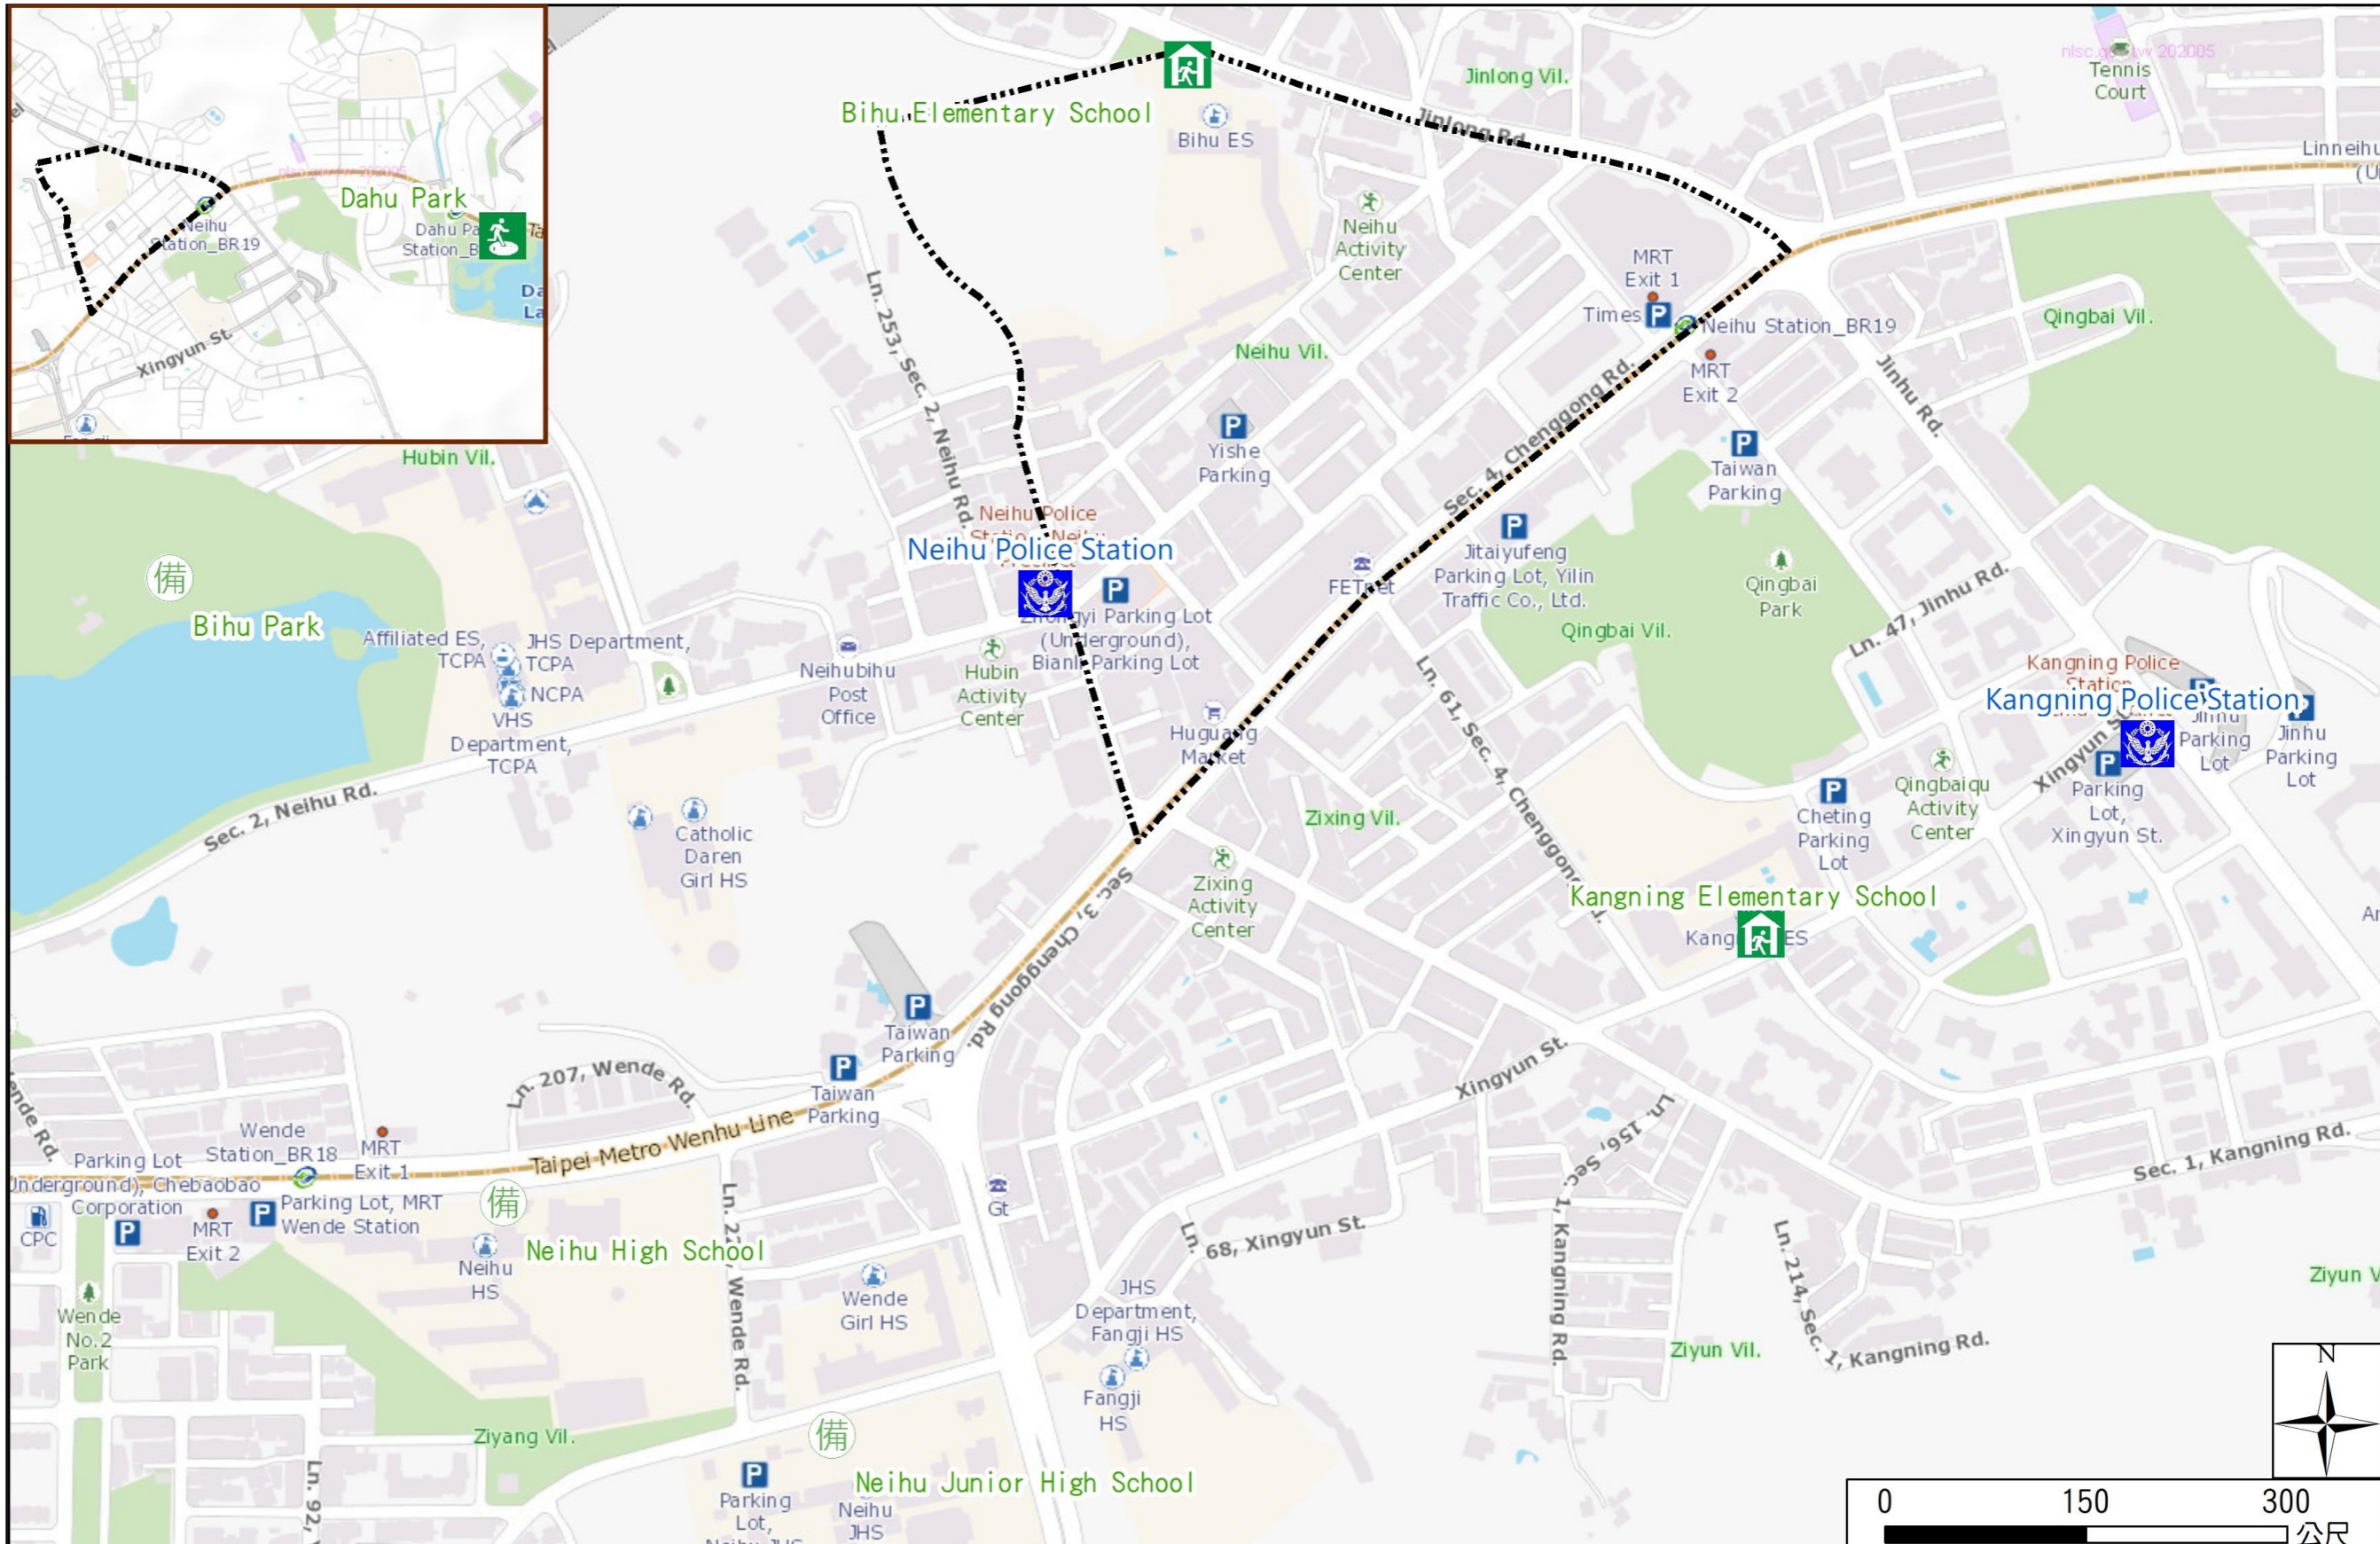

Neihu Vil., Neihu Dist., Taipei City Evacuation Map

Emergency notification

Taipei Citizen Hotline : 1999
Fire Department Tel. : 119
Police Department Tel. : 110
EOC of Neihu Dist.
Non-emergency number :
02-27925828#335
Emergency number :
02-66069119
Officer
Mobile : 0926-319925
Note: Please call this District's
EOC to ensure that the evacuation
shelter is open

Disaster Prevention Information Website

Taipei City Disaster Prevention Information Website

Evacuation Principle

Flood: Vertical evacuation or preventive evacuation
Earthquake :

More disaster prevention knowledge :
Taipei City Disaster Prevention Guide

Evacuation Shelter

Name	Dahu Park Shelter for Earthquake
Address	No.31, Sec. 5, Chenggong Rd.
Capacity	2437
Contact number	02-26586601#207
Name	Bihu Elementary School (School for Priority Shelter) Shelter for Flood and Debris Flow
Address	No.100, Jinlong Rd.
Capacity	134
Contact number	02-27907161#151
Name	Kangning Elementary School (School for Priority Shelter) Shelter for Earthquake
Address	No.121 Xingyun St.
Capacity	157
Contact number	02-27901237#140
Name	Neihu Junior High School
Address	No.1, Yangguang St.
Capacity	267
Contact number	02-27900843#230

Legend 圖例	里界 Village Boundary	避難收容處所 Evacuation Shelter	防救災單位 Disaster Rescue Resources	重要地標 Landmark	
	里界 Village Boundary	室內避難收容處所(優先安置學校) Indoor Evacuation Shelter (School for Priority Shelter) 室外避難收容處所(防災公園) Outdoor Evacuation Shelter (Disaster Prevention Park) 避難收容處所(備用) Evacuation Shelter (Backup)	警察單位 Police Department 消防單位 Fire Department 急救責任醫院 Designated Hospital (Emergency Medical Treatment)	直升機起降場 Helipad	重要地標 Landmark