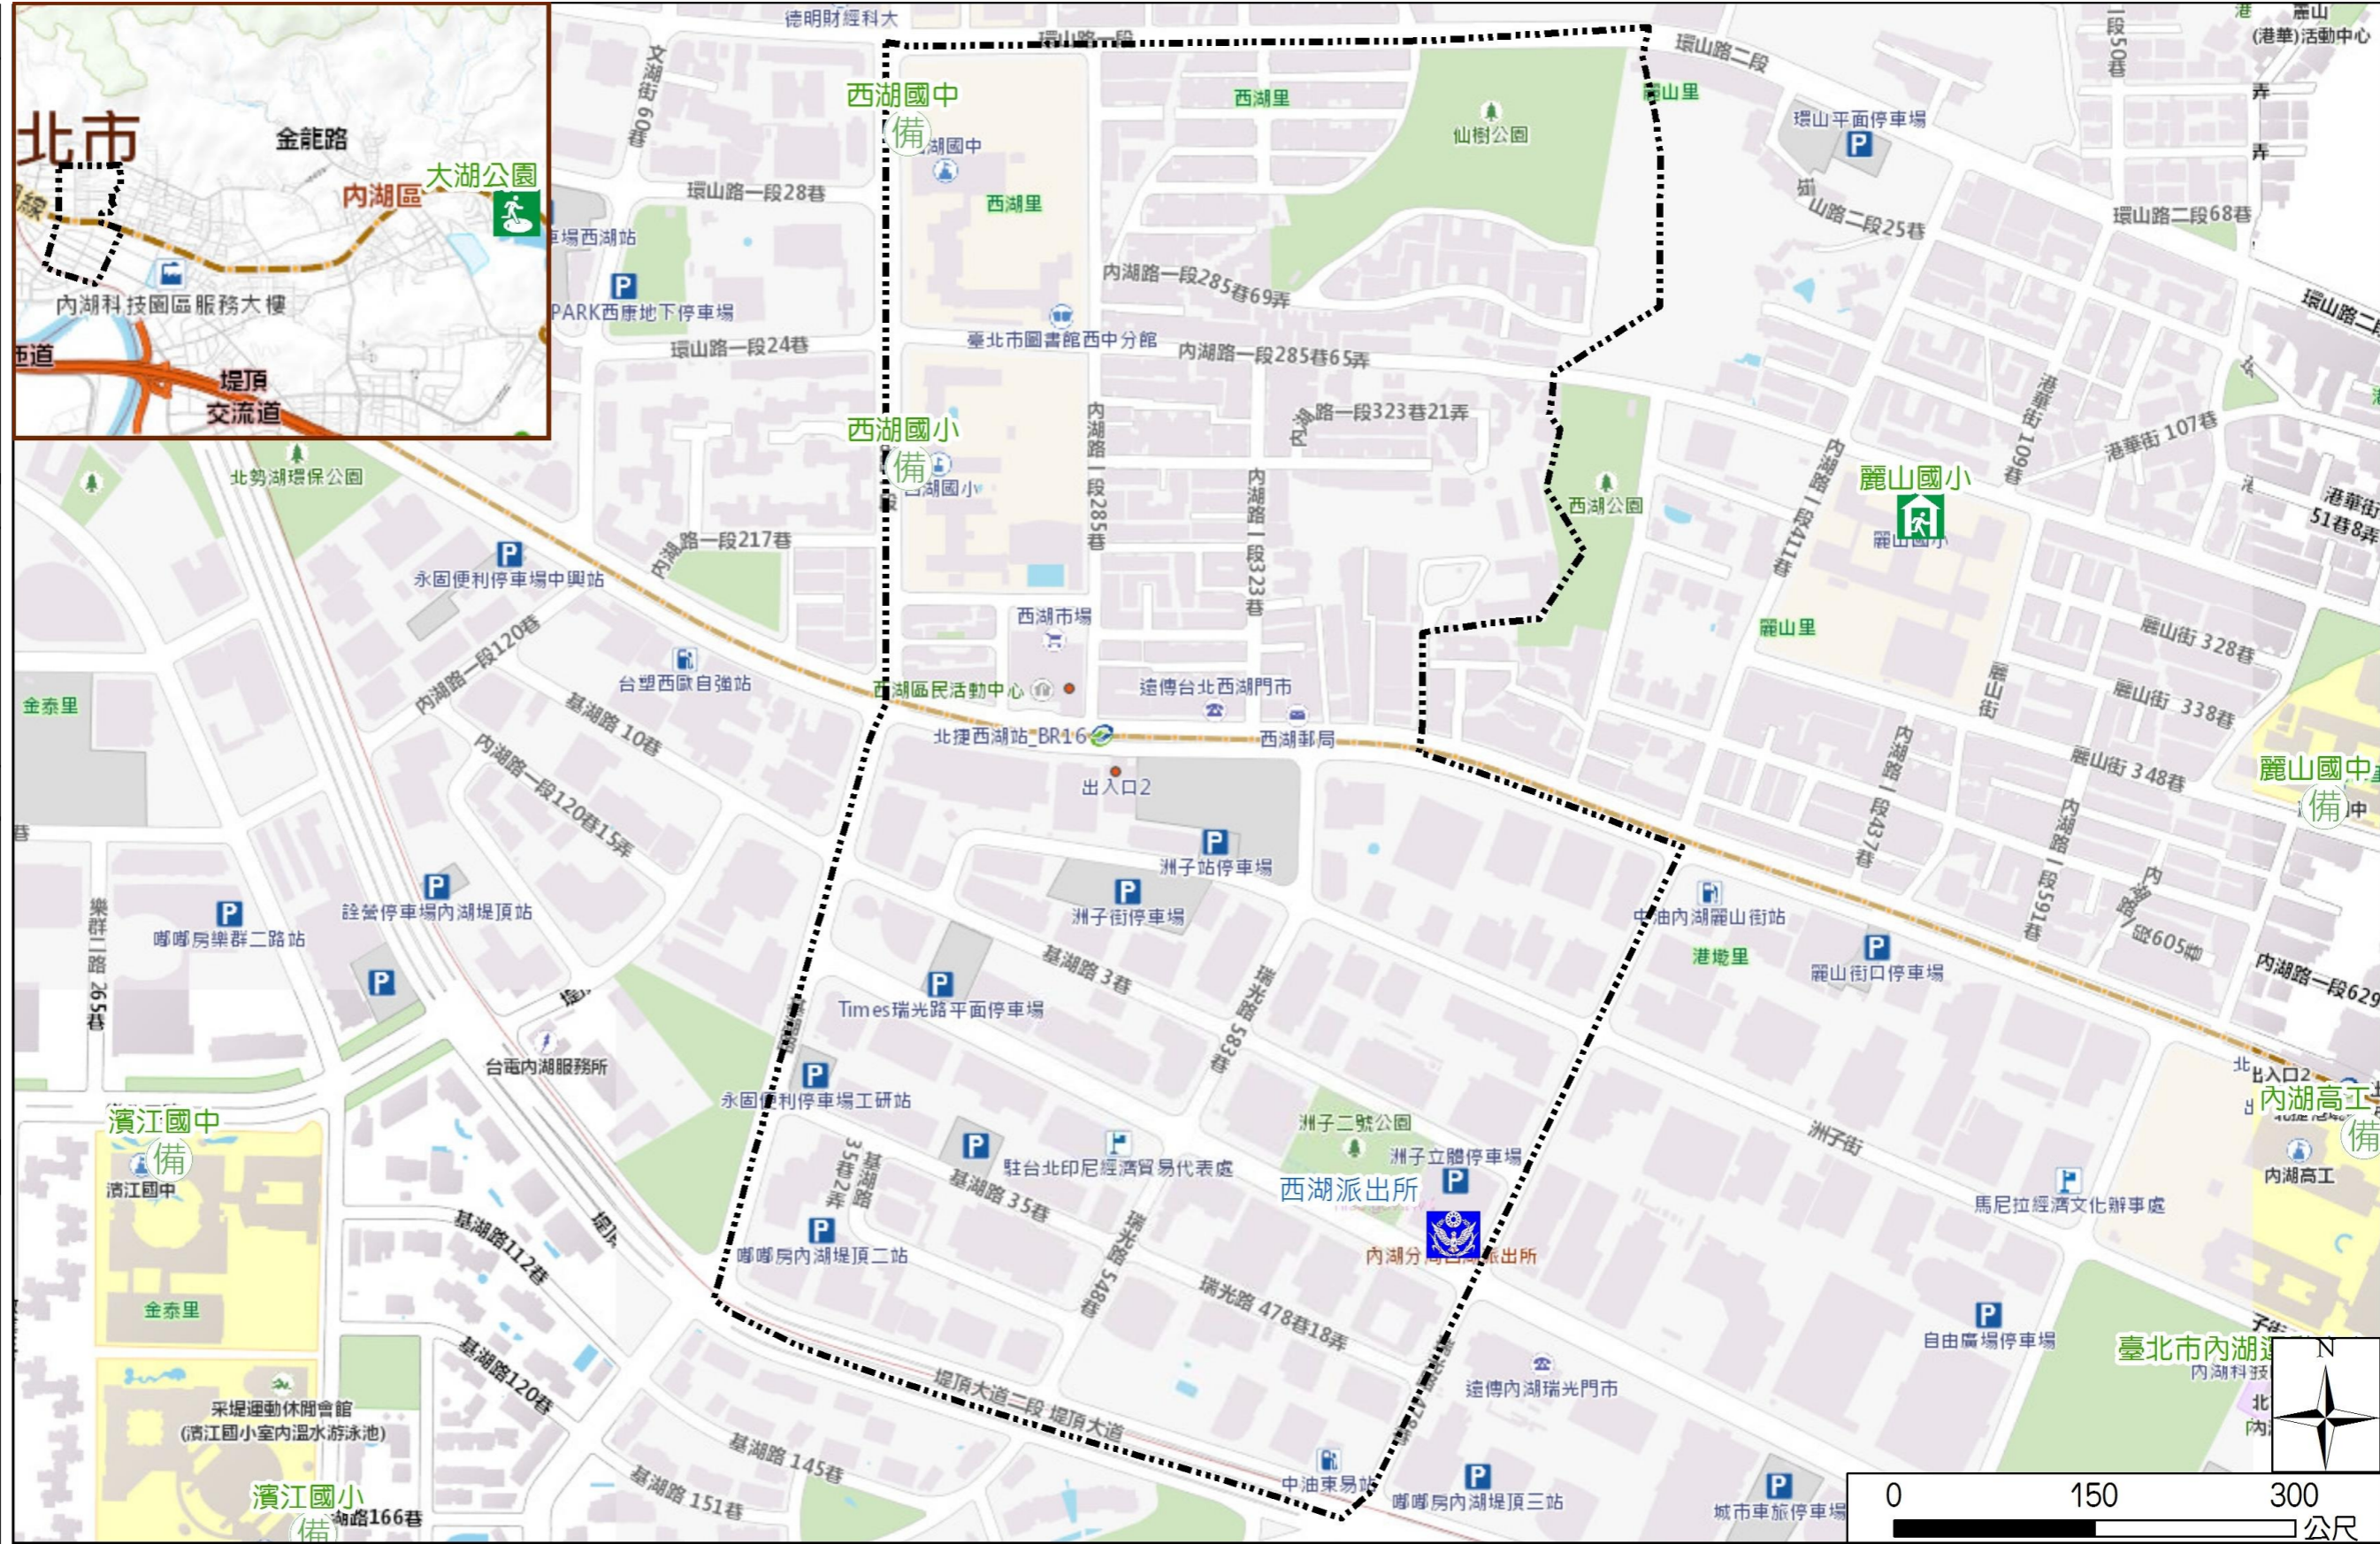

Xihu Vil., Neihu Dist., Taipei City Simple Evacuation Map

Emergency notification

Taipei Citizen Hotline : 1999
Fire Department Tel. : 119
Police Department Tel. : 110
EOC of Neihu Dist.
Non-emergency number :
02-27925828#335
Emergency number :
02-66069119
Officer
Mobile : 0988-179932
Note: Please call this District's
EOC to ensure that the evacuation
shelter is open

Disaster Prevention Information Website

Taipei City Disaster Prevention Information Website

Evacuation Principle

Flood: Vertical evacuation or preventive evacuation
Earthquake :

More disaster prevention knowledge :
Taipei City Disaster Prevention Guide

Evacuation Shelter

Name	Dahu Park Shelter for Earthquake
Address	No.31, Sec. 5, Chenggong Rd.
Capacity	2437
Contact number	02-26586601#207
Name	Lishan Elementary School (School for Priority Shelter) Shelter for Flood and Debris Flow
Address	No. 100, Ganghua St.
Capacity	193
Contact number	02-26574158#511
Name	Xihu Elementary School
Address	No. 25, Sec. 1, Huanshan Rd.
Capacity	76
Contact number	02-27971267#151
Name	Xihu Junior High School
Address	No. 27, Sec. 1, Huanshan Rd.
Capacity	106
Contact number	02-27991817#310

Legend 圖例	里界 Village Boundary	避難收容處所 Evacuation Shelter	防救災單位 Disaster Rescue Resources	重要地標 Landmark
	里界 Village Boundary	室內避難收容處所(優先安置學校) Indoor Evacuation Shelter (School for Priority Shelter) 室外避難收容處所(防災公園) Outdoor Evacuation Shelter (Disaster Prevention Park) 避難收容處所(備用) Evacuation Shelter (Backup)	警察單位 Police Department 消防單位 Fire Department 急救責任醫院 Designated Hospital (Emergency Medical Treatment)	直升機起降場 Helipad 重要地標 Landmark