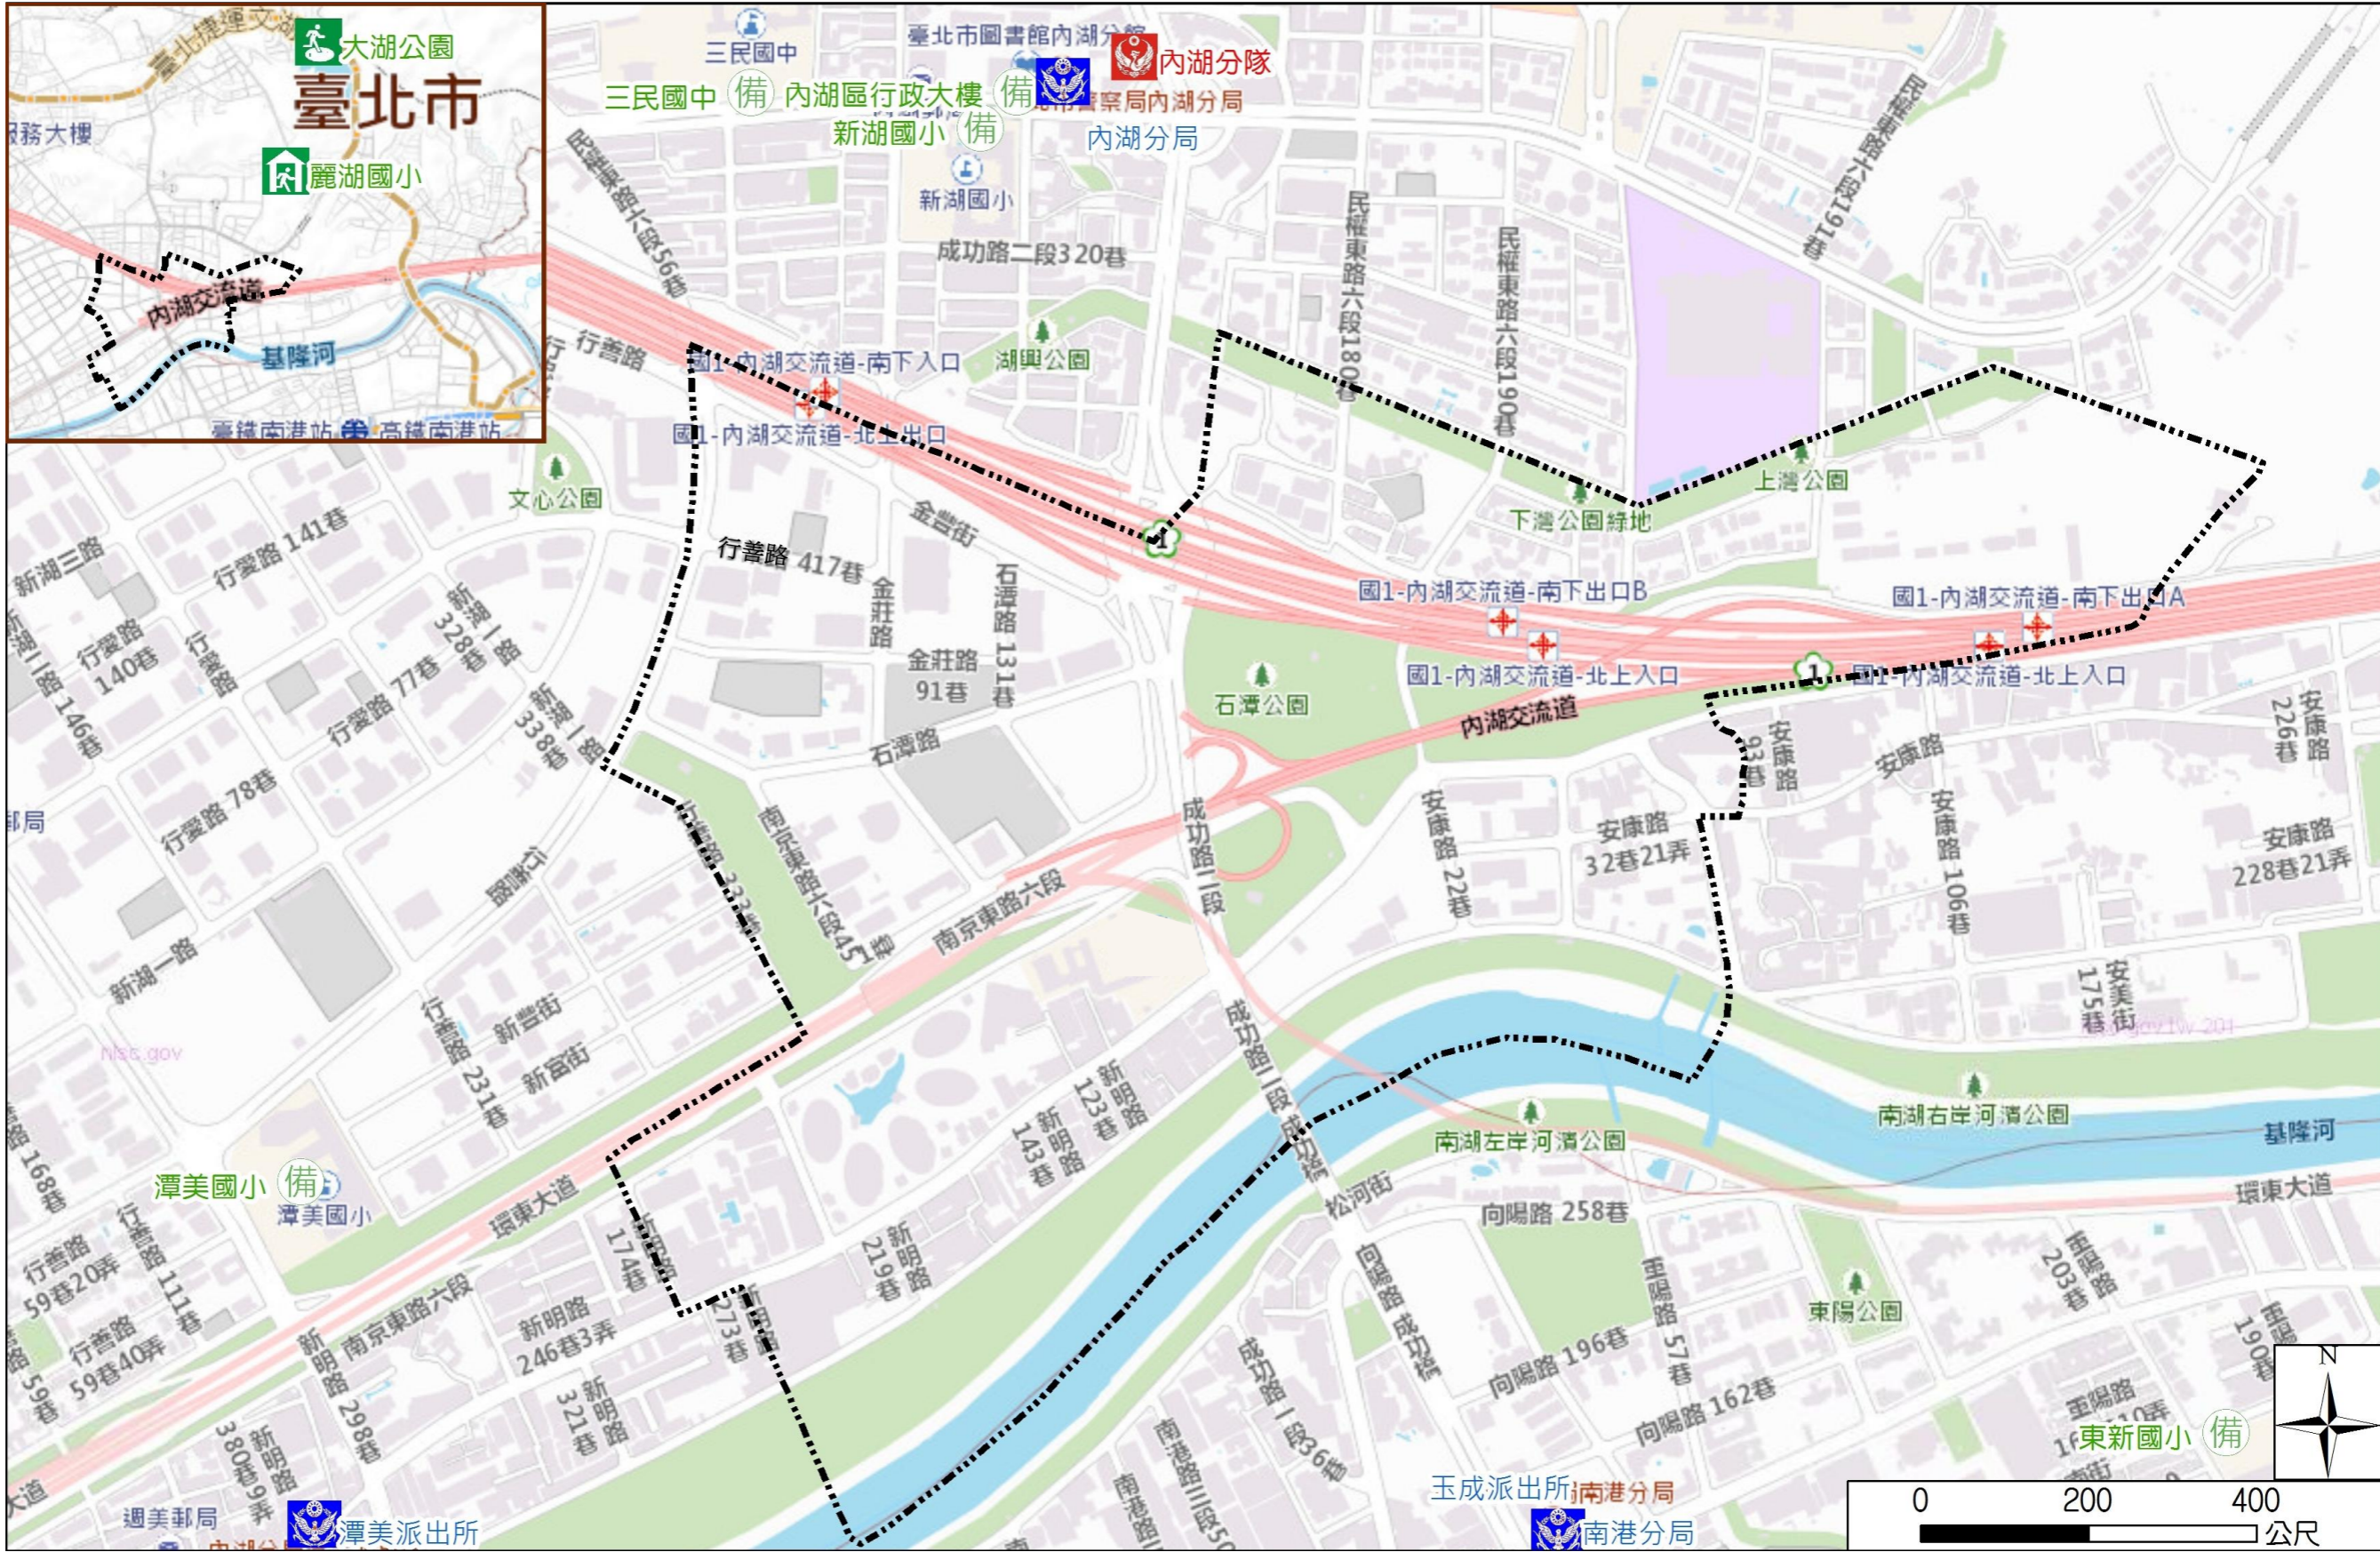

Shitan Vil., Neihu Dist., Taipei City Simple Evacuation Map

Emergency notification

Taipei Citizen Hotline : 1999
Fire Department Tel. : 119
Police Department Tel. : 110
EOC of Neihu Dist.
Non-emergency number :
02-27925828#335
Emergency number :
02-66069119
Officer
Mobile : 0988-179948
Note: Please call this District's
EOC to ensure that the evacuation
shelter is open

Disaster Prevention Information Website

Taipei City Disaster Prevention Information Website

Evacuation Principle

Flood: Vertical evacuation or preventive evacuation
Earthquake :

More disaster prevention knowledge :
Taipei City Disaster Prevention Guide

Evacuation Shelter

Name	Dahu Park Shelter for Earthquake
Address	No.31, Sec. 5, Chenggong Rd.
Capacity	2437
Contact number	02-26586601#207
Name	Lihu Elementary School (School for Priority Shelter) Shelter for Flood
Address	No. 8, Ln. 363, Jinhua Rd
Capacity	315
Contact number	02-26343888#130
Name	Xinhu Elementary School
Address	No. 138, Sec. 6, Minquan E. Rd.
Capacity	40
Contact number	02-27963721#120
Name	Tanmei Elementary School
Address	No. 179, Xingshan Rd.
Capacity	81
Contact number	02-27917334#231

Legend 圖例

里界 Village Boundary	避難收容處所 Evacuation Shelter	防救災單位 Disaster Rescue Resources	重要地標 Landmark
里界 Village Boundary	室內避難收容處所(優先安置學校) Indoor Evacuation Shelter (School for Priority Shelter)	警察單位 Police Department	重要地標 Landmark
	室外避難收容處所(防災公園) Outdoor Evacuation Shelter (Disaster Prevention Park)	消防單位 Fire Department	
	避難收容處所(備用) Evacuation Shelter (Backup)	急救責任醫院 Designated Hospital (Emergency Medical Treatment)	
		直升機起降場 Helipad