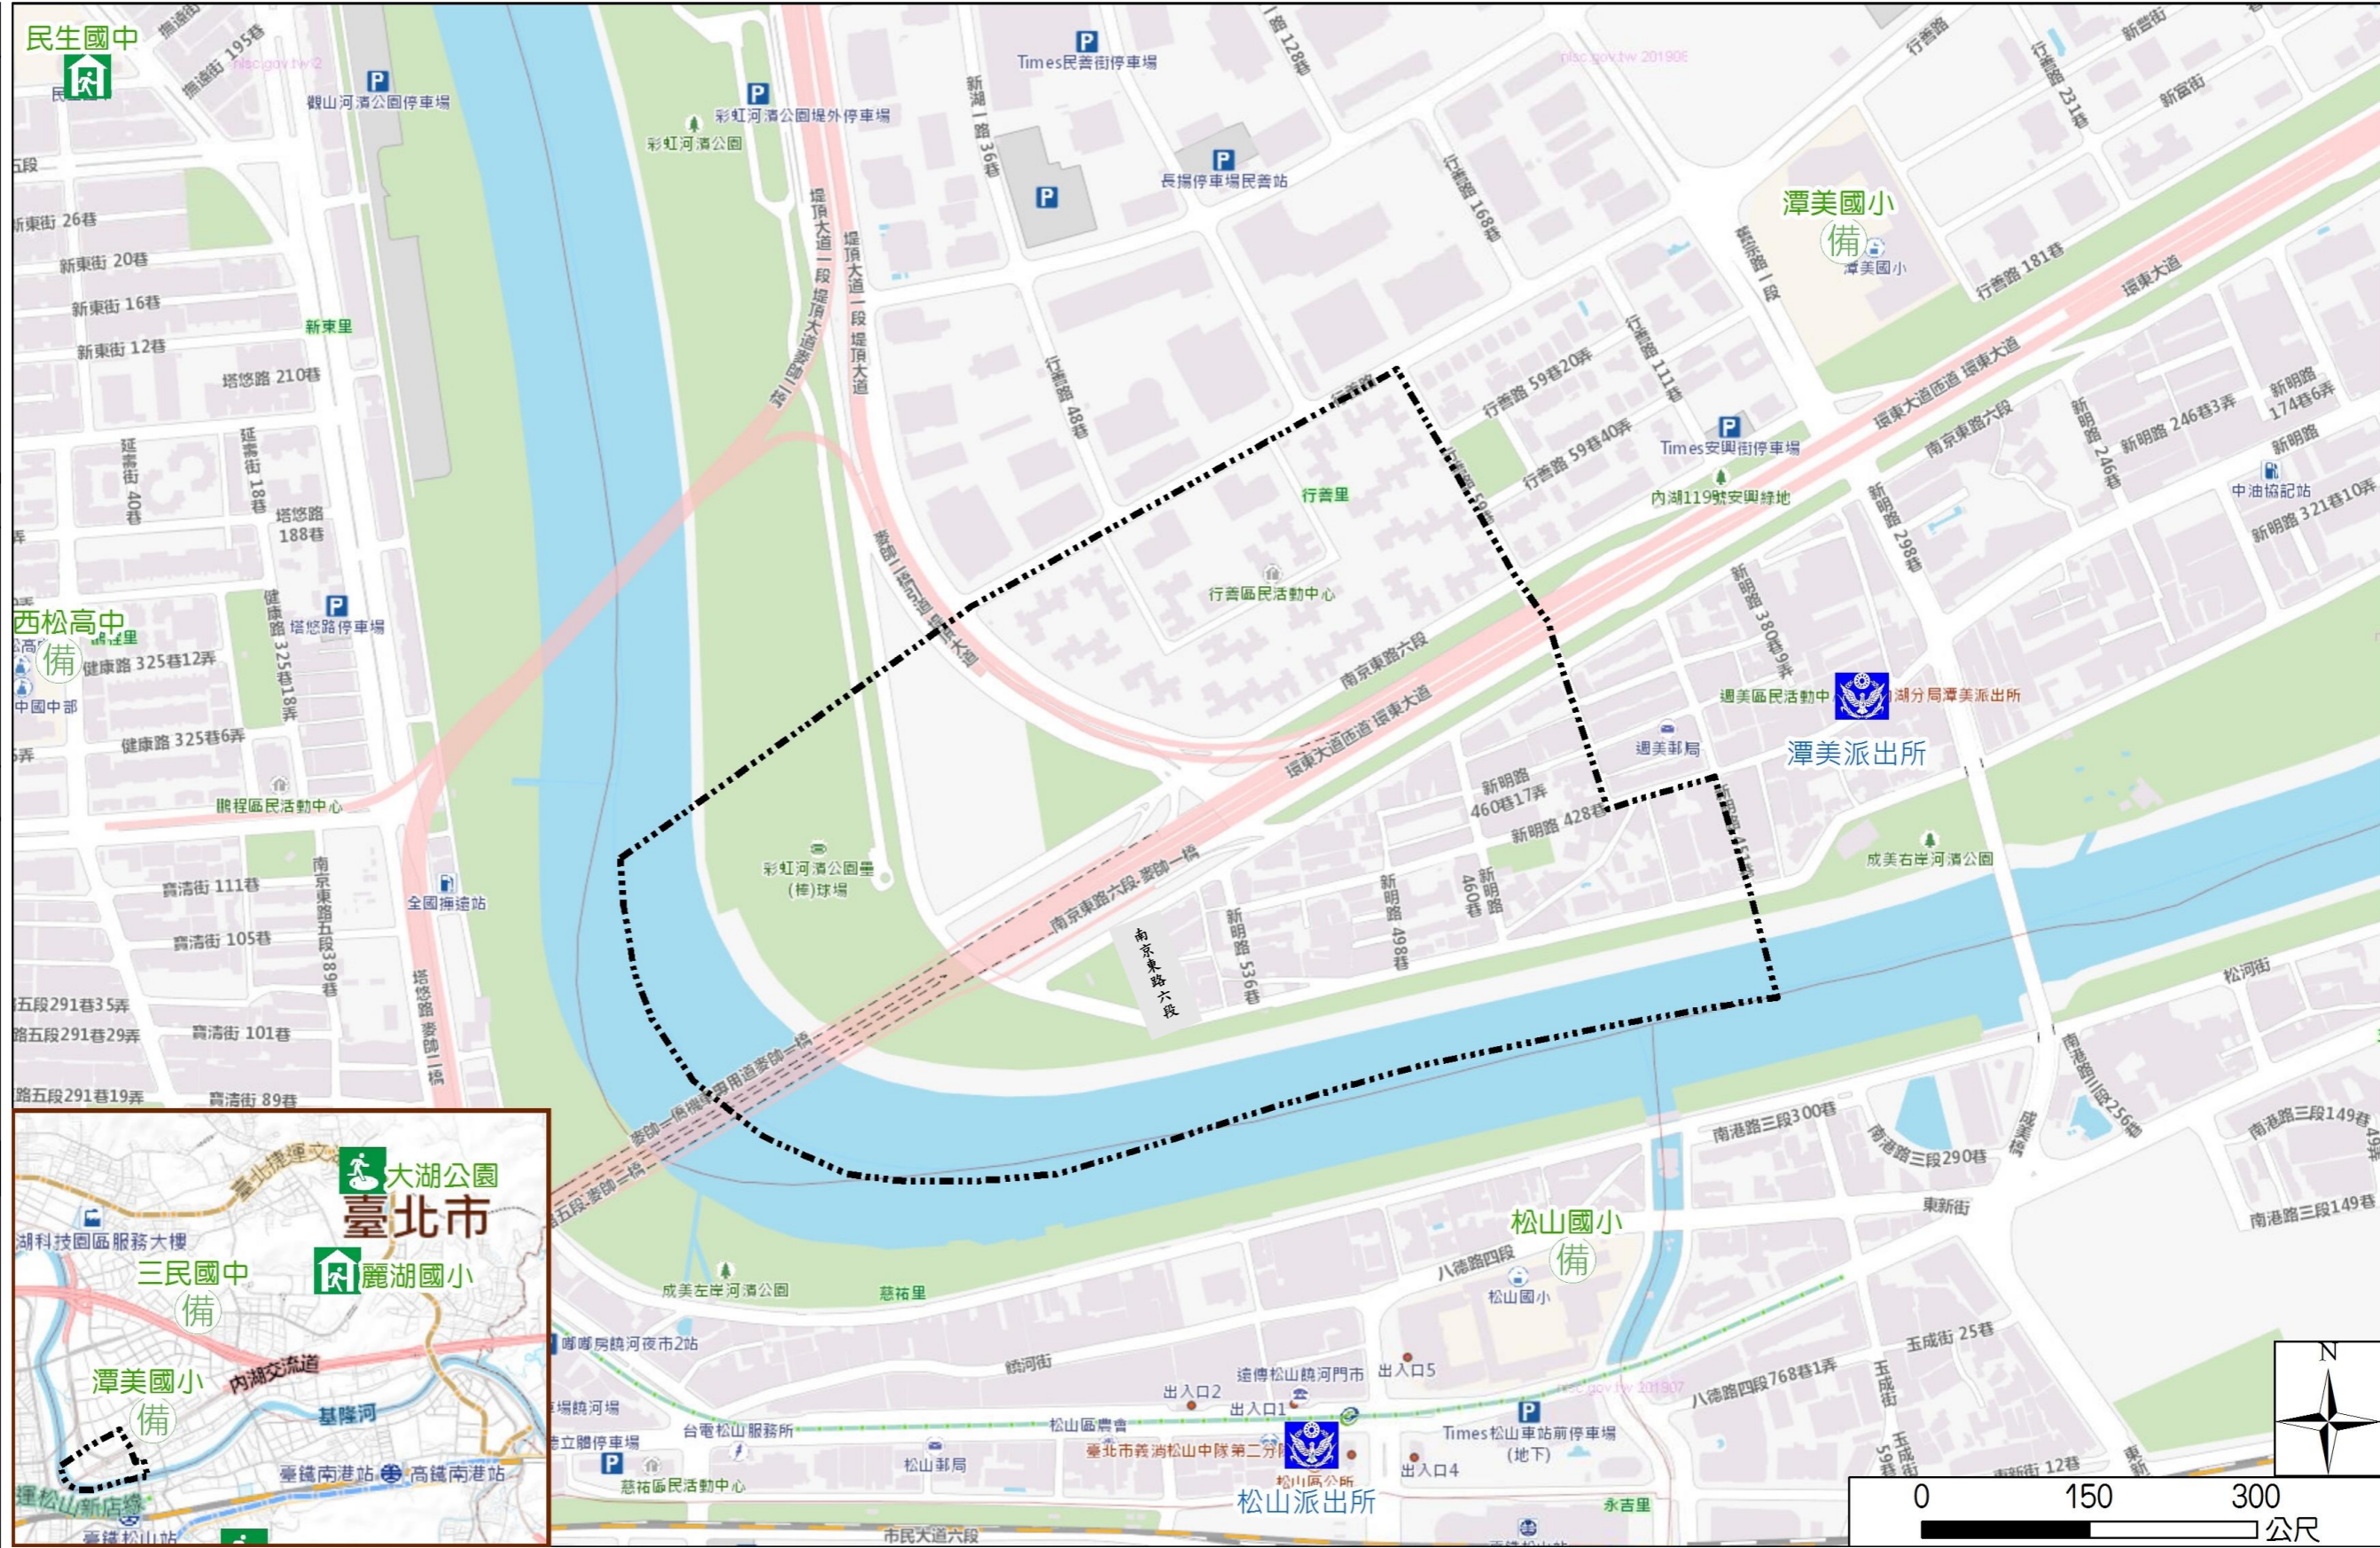

Xingshan Vil., Neihu Dist., Taipei City Simple Evacuation Map

Emergency notification

Taipei Citizen Hotline : 1999
Fire Department Tel. : 119
Police Department Tel. : 110
EOC of Neihu Dist.
Non-emergency number :
02-27925828#335
Emergency number :
02-66069119
Officer
Mobile : 0972-295510
Note: Please call this District's
EOC to ensure that the evacuation
shelter is open

Disaster Prevention Information Website

Taipei City Disaster Prevention Information Website

Evacuation Principle

Flood: Vertical evacuation or preventive evacuation
Earthquake :

More disaster prevention knowledge :
Taipei City Disaster Prevention Guide

Evacuation Shelter

Name	Dahu Park Shelter for Earthquake
Address	No.31, Sec. 5, Chenggong Rd.
Capacity	2437
Contact number	02-26586601#207
Name	Lihu Elementary School (School for Priority Shelter) Shelter for Flood
Address	No. 8, Ln. 363, Jinhu Rd
Capacity	315
Contact number	02-26343888#130
Name	Tanmei Elementary School
Address	No. 179, Xingshan Rd.
Capacity	81
Contact number	02-27917334#231
Name	Sanmin Junior High School
Address	No. 45, Sec. 6, Minquan E. Rd.
Capacity	300
Contact number	02-27924772#250

Legend 圖例

里界 Village Boundary	避難收容處所 Evacuation Shelter	防救災單位 Disaster Rescue Resources	重要地標 Landmark
里界 Village Boundary	室內避難收容處所(優先安置學校) Indoor Evacuation Shelter (School for Priority Shelter)	警察單位 Police Department	重要地標 Landmark
	室外避難收容處所(防災公園) Outdoor Evacuation Shelter (Disaster Prevention Park)	消防單位 Fire Department	
	避難收容處所(備用) Evacuation Shelter (Backup)	急救責任醫院 Designated Hospital (Emergency Medical Treatment)	
		直升機起降場 Helipad