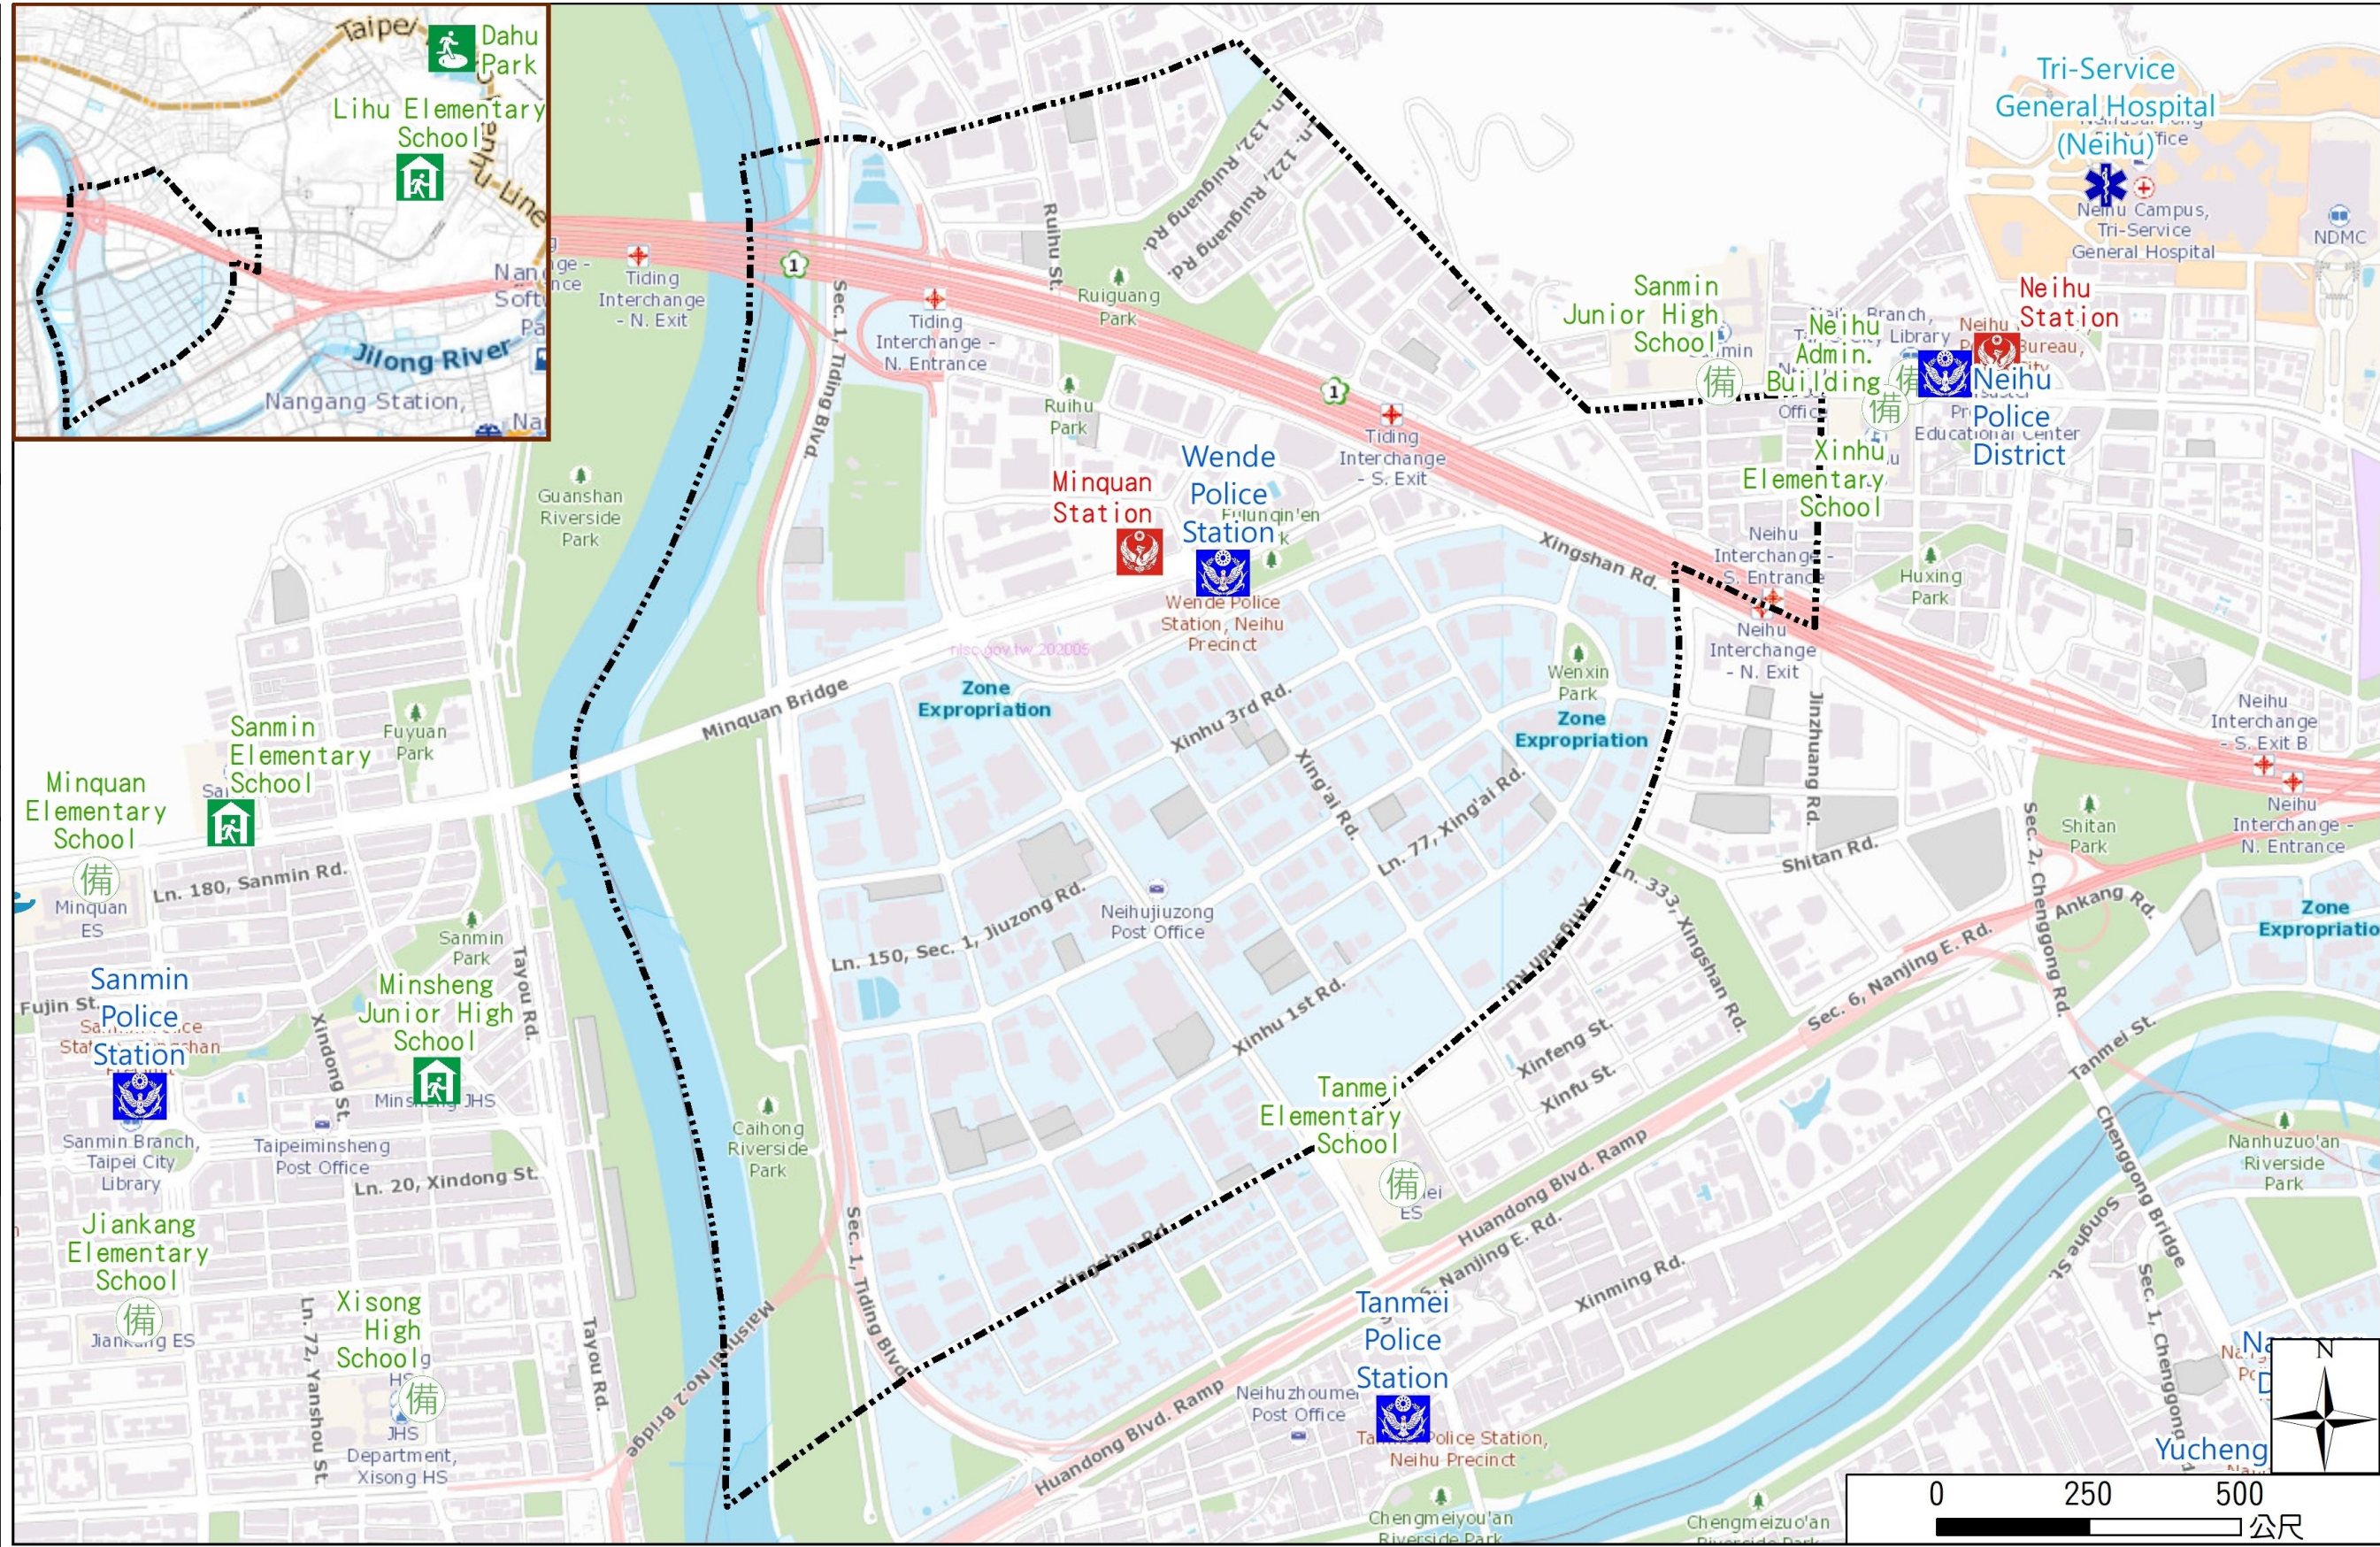

Huyuan Vil., Neihu Dist., Taipei City Evacuation Map

Emergency notification

Taipei Citizen Hotline : 1999
 Fire Department Tel. : 119
 Police Department Tel. : 110
 EOC of Neihu Dist.
 Non-emergency number :
 02-27925828#335
 Emergency number :
 02-66069119
 Officer
 Mobile : 0988-179950
 Note: Please call this District's
 EOC to ensure that the evacuation
 shelter is open

Disaster Prevention Information Website

Taipei City Disaster Prevention Information Website

Evacuation Principle

Flood: Vertical evacuation or preventive evacuation
 Earthquake :

More disaster prevention knowledge :
 Taipei City Disaster Prevention Guide

Legend 圖例	里界 Village Boundary	避難收容處所 Evacuation Shelter	防救災單位 Disaster Rescue Resources	重要地標 Landmark
	里界 Village Boundary	室內避難收容處所(優先安置學校) Indoor Evacuation Shelter (School for Priority Shelter) 室外避難收容處所(防災公園) Outdoor Evacuation Shelter (Disaster Prevention Park) 避難收容處所(備用) Evacuation Shelter (Backup)	警察單位 Police Department 消防單位 Fire Department 急救責任醫院 Designated Hospital (Emergency Medical Treatment)	重要地標 Landmark 直升機起降場 Helipad