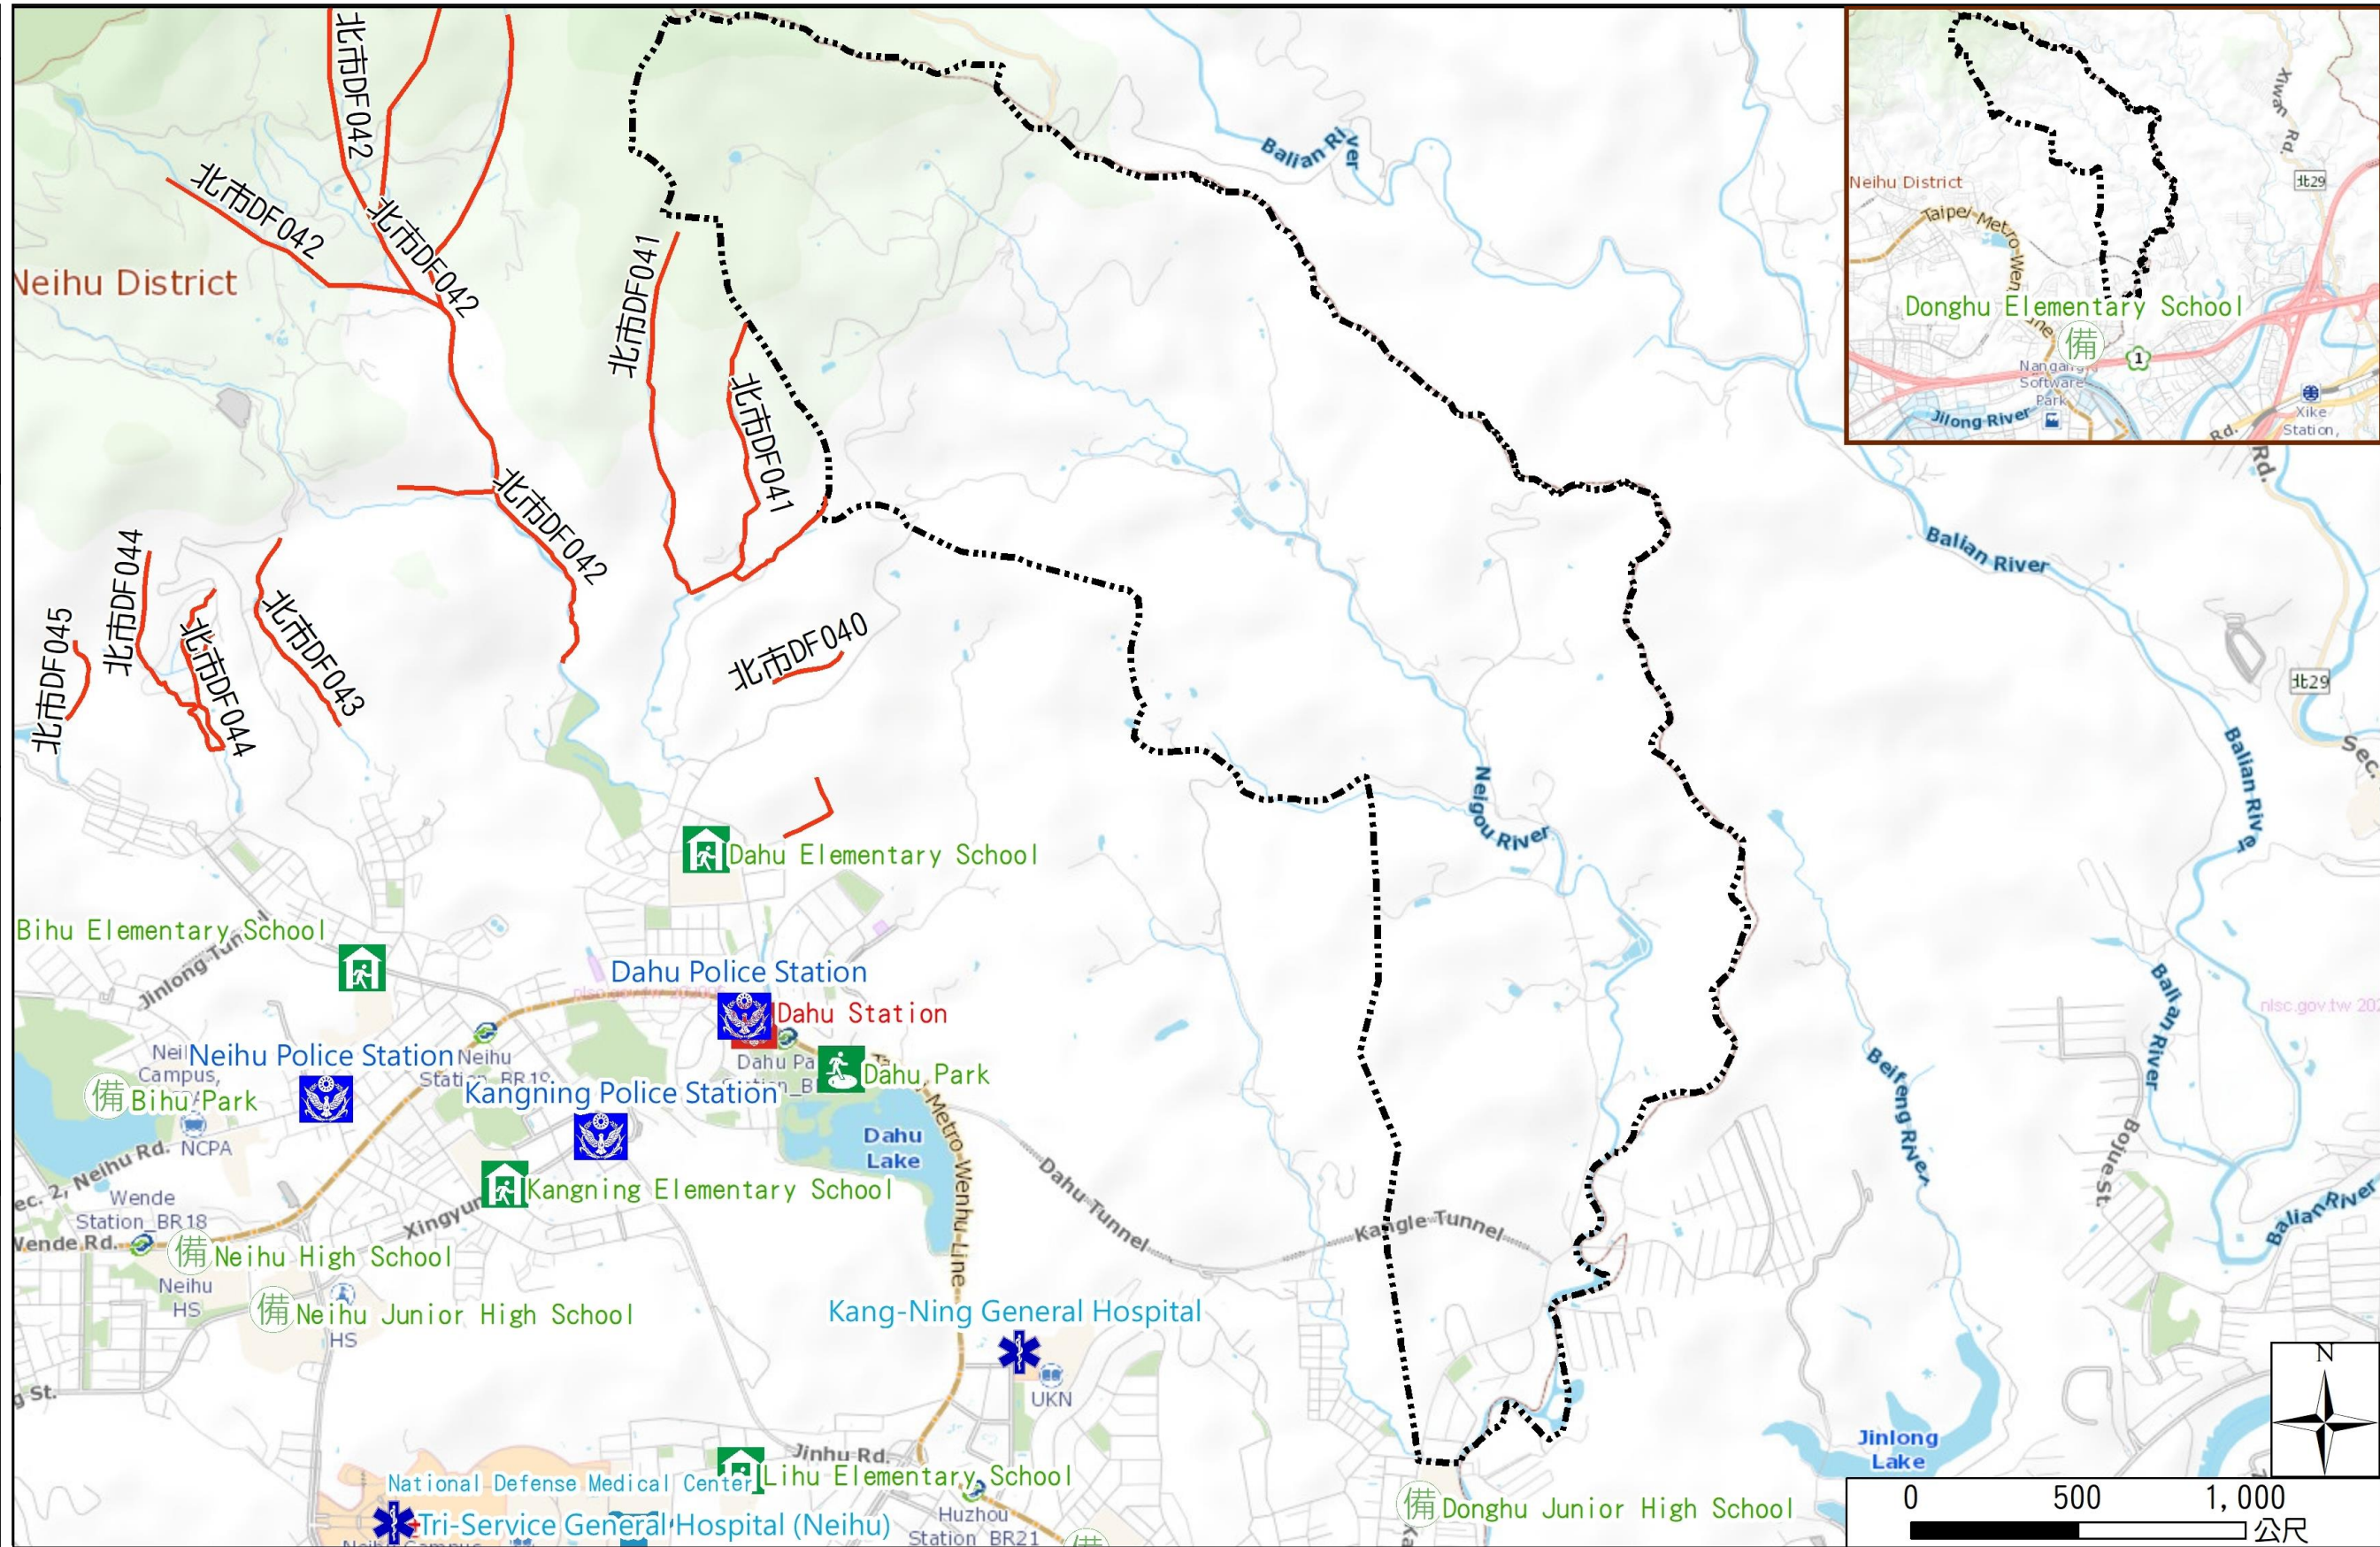

Neigou Vil., Neihu Dist., Taipei City Evacuation Map

Emergency notification

Taipei Citizen Hotline : 1999
 Fire Department Tel. : 119
 Police Department Tel. : 110
 EOC of Neihu Dist.
 Non-emergency number :
 02-27925828#335
 Emergency number :
 02-66069119
 Officer
 Mobile : 0988-179946
 Note: Please call this District's
 EOC to ensure that the evacuation
 shelter is open

Disaster Prevention Information Website

Taipei City Disaster Prevention Information Website

Evacuation Principle

Flood: Vertical evacuation or preventive evacuation
 Earthquake :

More disaster prevention knowledge :
 Taipei City Disaster Prevention Guide

Legend 圖例	里界 Village Boundary	避難收容處所 Evacuation Shelter	防救災單位 Disaster Rescue Resources	重要地標 Landmark
	里界 Village Boundary 山坡地老舊聚落 Hillside Communities 土石流潛勢溪流 Potential Debris Flow Hazard Torrent	室內避難收容處所(優先安置學校) Indoor Evacuation Shelter (School for Priority Shelter) 室外避難收容處所(防災公園) Outdoor Evacuation Shelter (Disaster Prevention Park) 避難收容處所(備用) Evacuation Shelter (Backup)	警察單位 Police Department 消防單位 Fire Department 急救責任醫院 Designated Hospital (Emergency Medical Treatment) 直升機起降場 Helipad	重要地標 Landmark