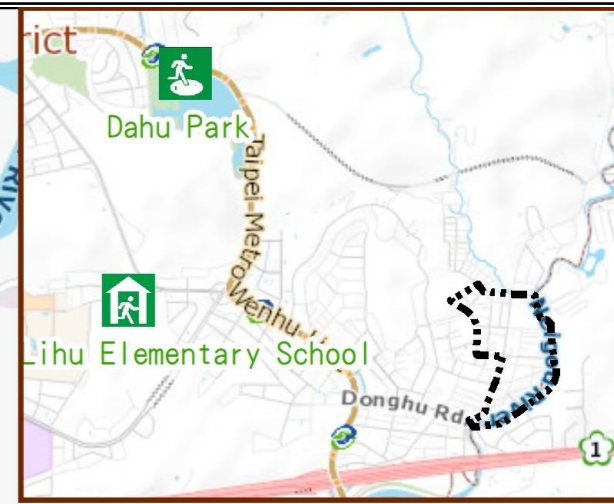

Evacuation Shelter

Name	Dahu Park Shelter for Earthquake
Address	No.31, Sec. 5, Chenggong Rd.
Capacity	2437
Contact number	02-26586601#207
Name	Lihu Elementary School (School for Priority Shelter) Shelter for Flood
Address	No. 8, Ln. 363, Jinhua Rd
Capacity	257
Contact number	02-26343888#130
Name	Donghu Elementary School
Address	No. 115, Donghu Rd.
Capacity	155
Contact number	02-26339984#145
Name	Donghu Junior High School
Address	No. 131, Kangle St.
Capacity	138
Contact number	02-26330373#651