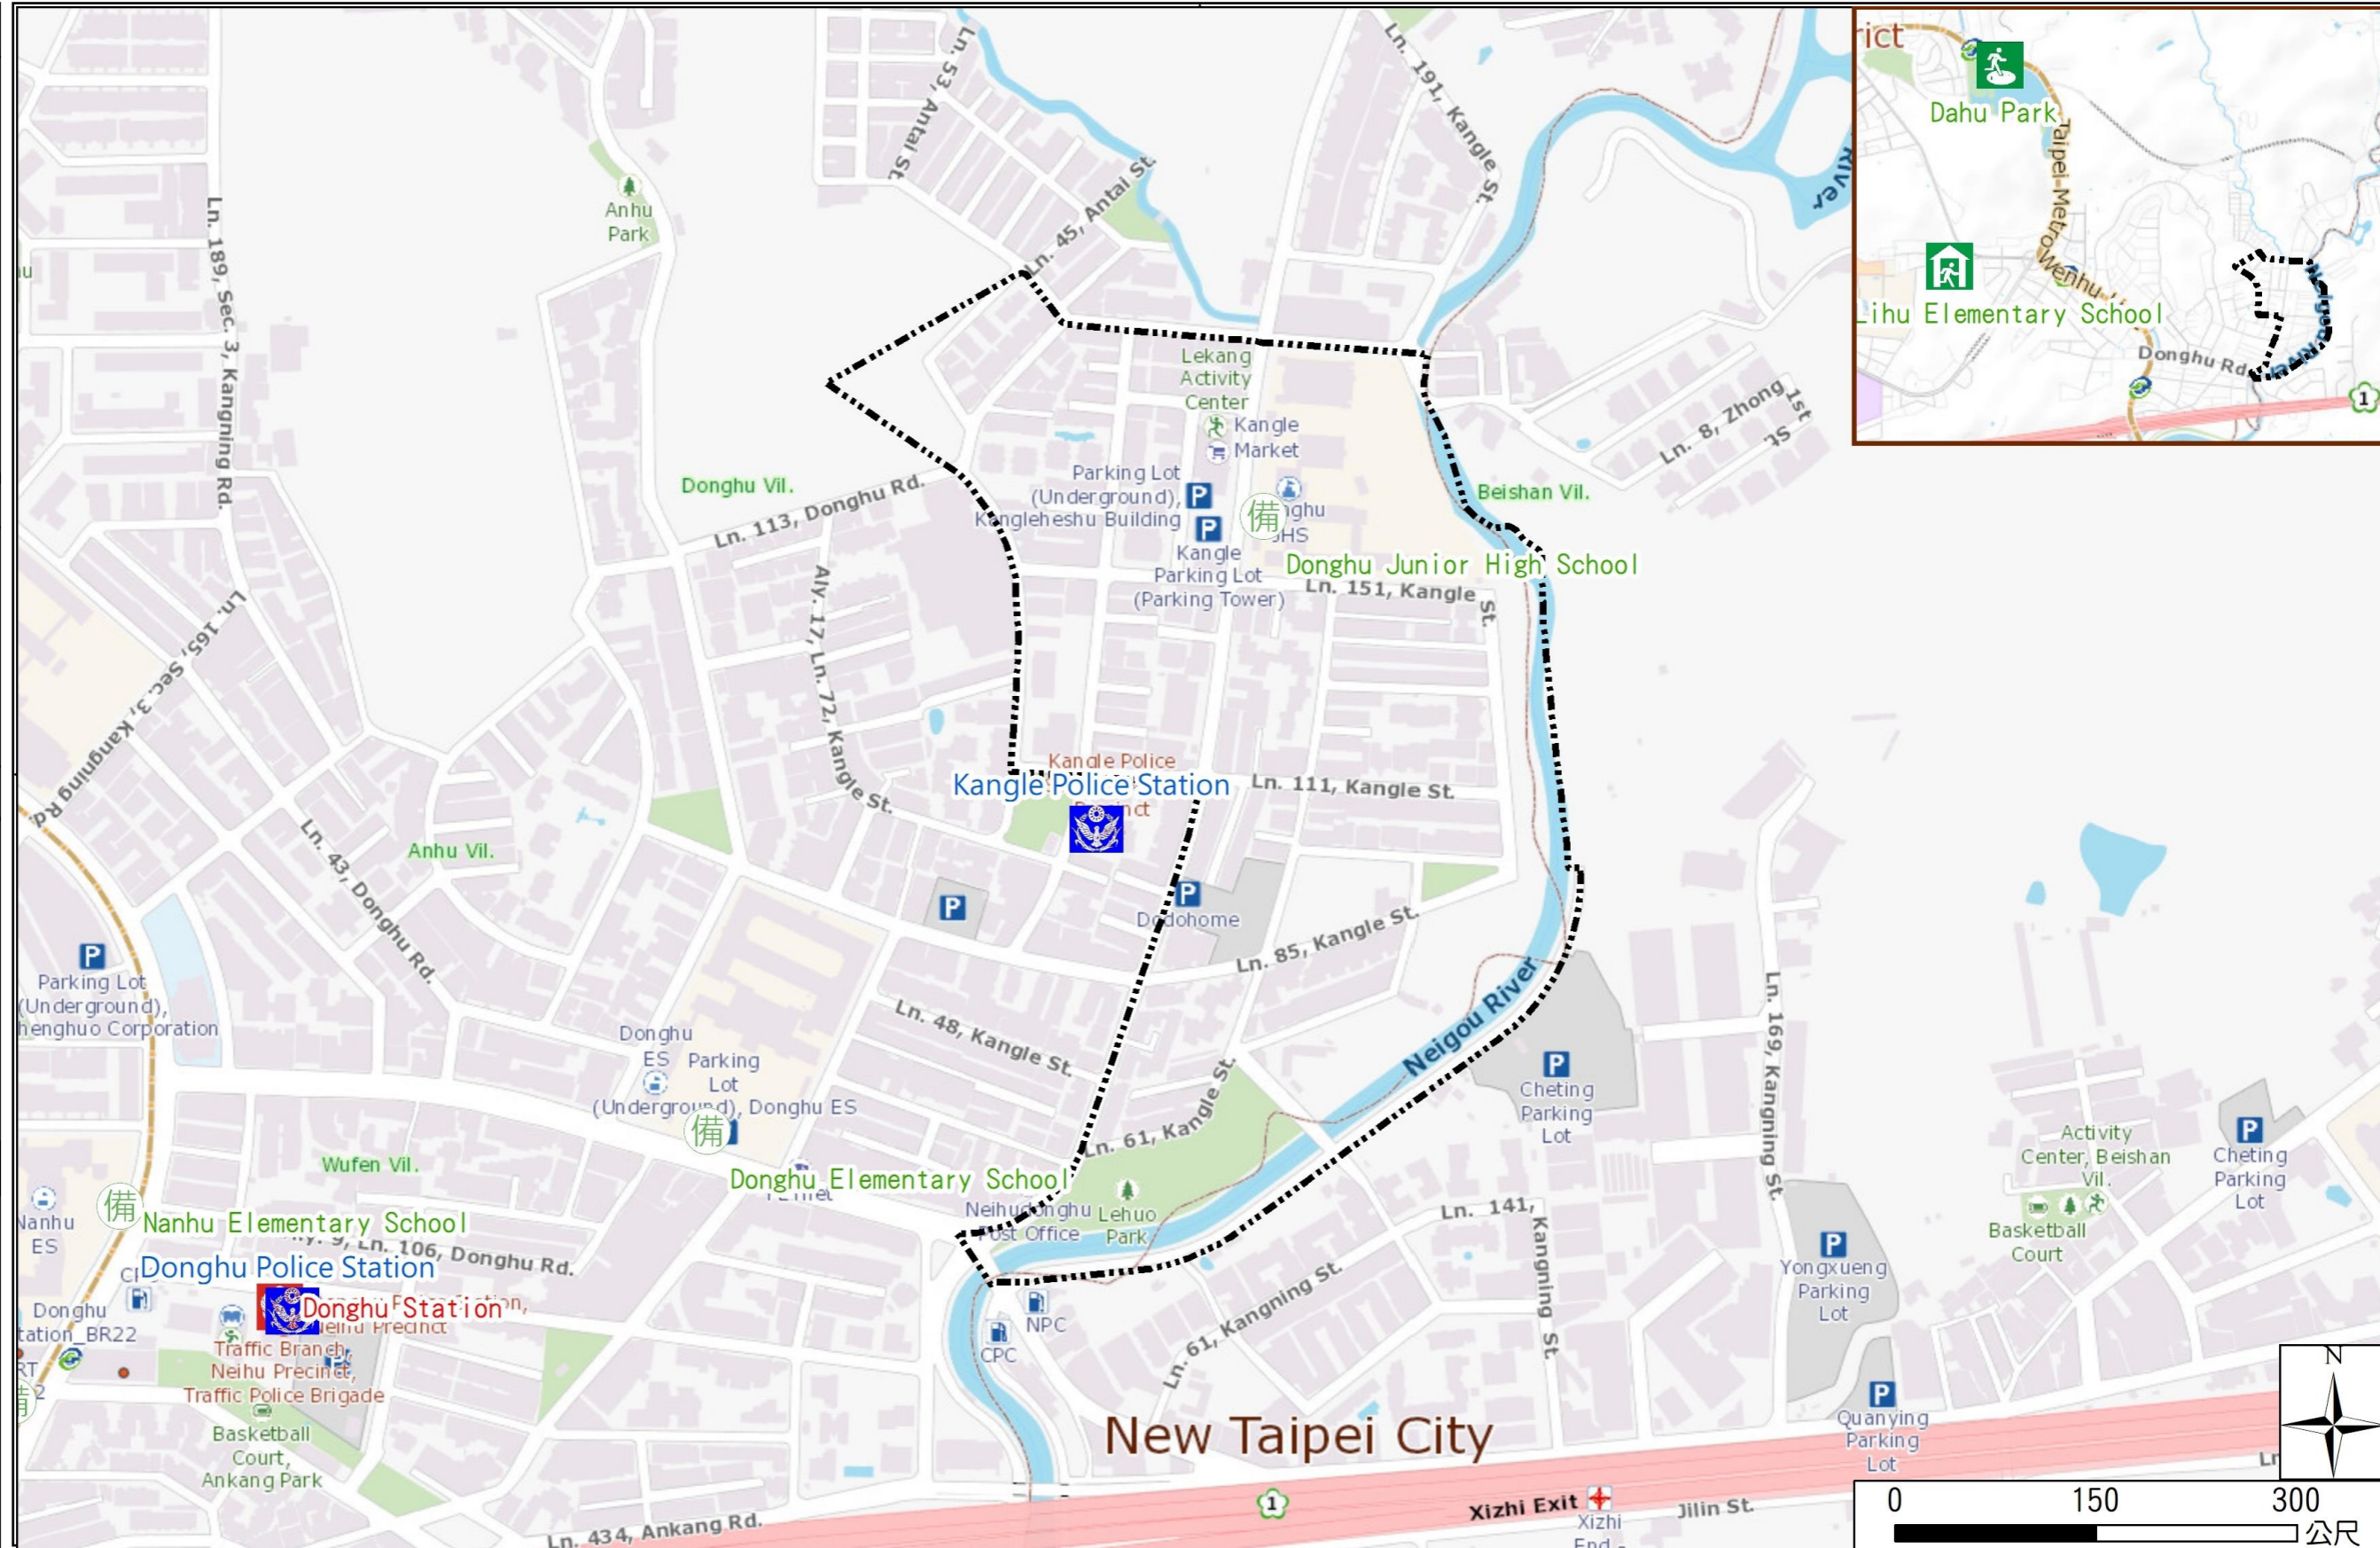

Lekang Vil., Neihu Dist., Taipei City Evacuation Map

Emergency notification

Taipei Citizen Hotline : 1999
Fire Department Tel. : 119
Police Department Tel. : 110
EOC of Neihu Dist.
Non-emergency number :
02-27925828#335
Emergency number :
02-66069119
Officer
Mobile : 0972-295577
Note: Please call this District's
EOC to ensure that the evacuation
shelter is open

Disaster Prevention Information Website

Taipei City Disaster Prevention Information Website

Evacuation Principle

Flood: Vertical evacuation or preventive evacuation
Earthquake :

More disaster prevention knowledge :
Taipei City Disaster Prevention Guide

Evacuation Shelter

Name	Dahu Park Shelter for Earthquake
Address	No.31, Sec. 5, Chenggong Rd.
Capacity	2437
Contact number	02-26586601#207
Name	Lihu Elementary School (School for Priority Shelter) Shelter for Flood
Address	No. 8, Ln. 363, Jinhua Rd
Capacity	257
Contact number	02-26343888#130
Name	Donghu Elementary School
Address	No. 115, Donghu Rd.
Capacity	155
Contact number	02-26339984#145
Name	Donghu Junior High School
Address	No. 131, Kangle St.
Capacity	138
Contact number	02-26330373#651

Legend 圖例	里界 Village Boundary	避難收容處所 Evacuation Shelter	防救災單位 Disaster Rescue Resources	重要地標 Landmark
	里界 Village Boundary	室內避難收容處所(優先安置學校) Indoor Evacuation Shelter (School for Priority Shelter)	警察單位 Police Department	重要地標 Landmark
		室外避難收容處所(防災公園) Outdoor Evacuation Shelter (Disaster Prevention Park)	消防單位 Fire Department	
		避難收容處所(備用) Evacuation Shelter (Backup)	急救責任醫院 Designated Hospital (Emergency Medical Treatment)	
			直升機起降場 Helipad