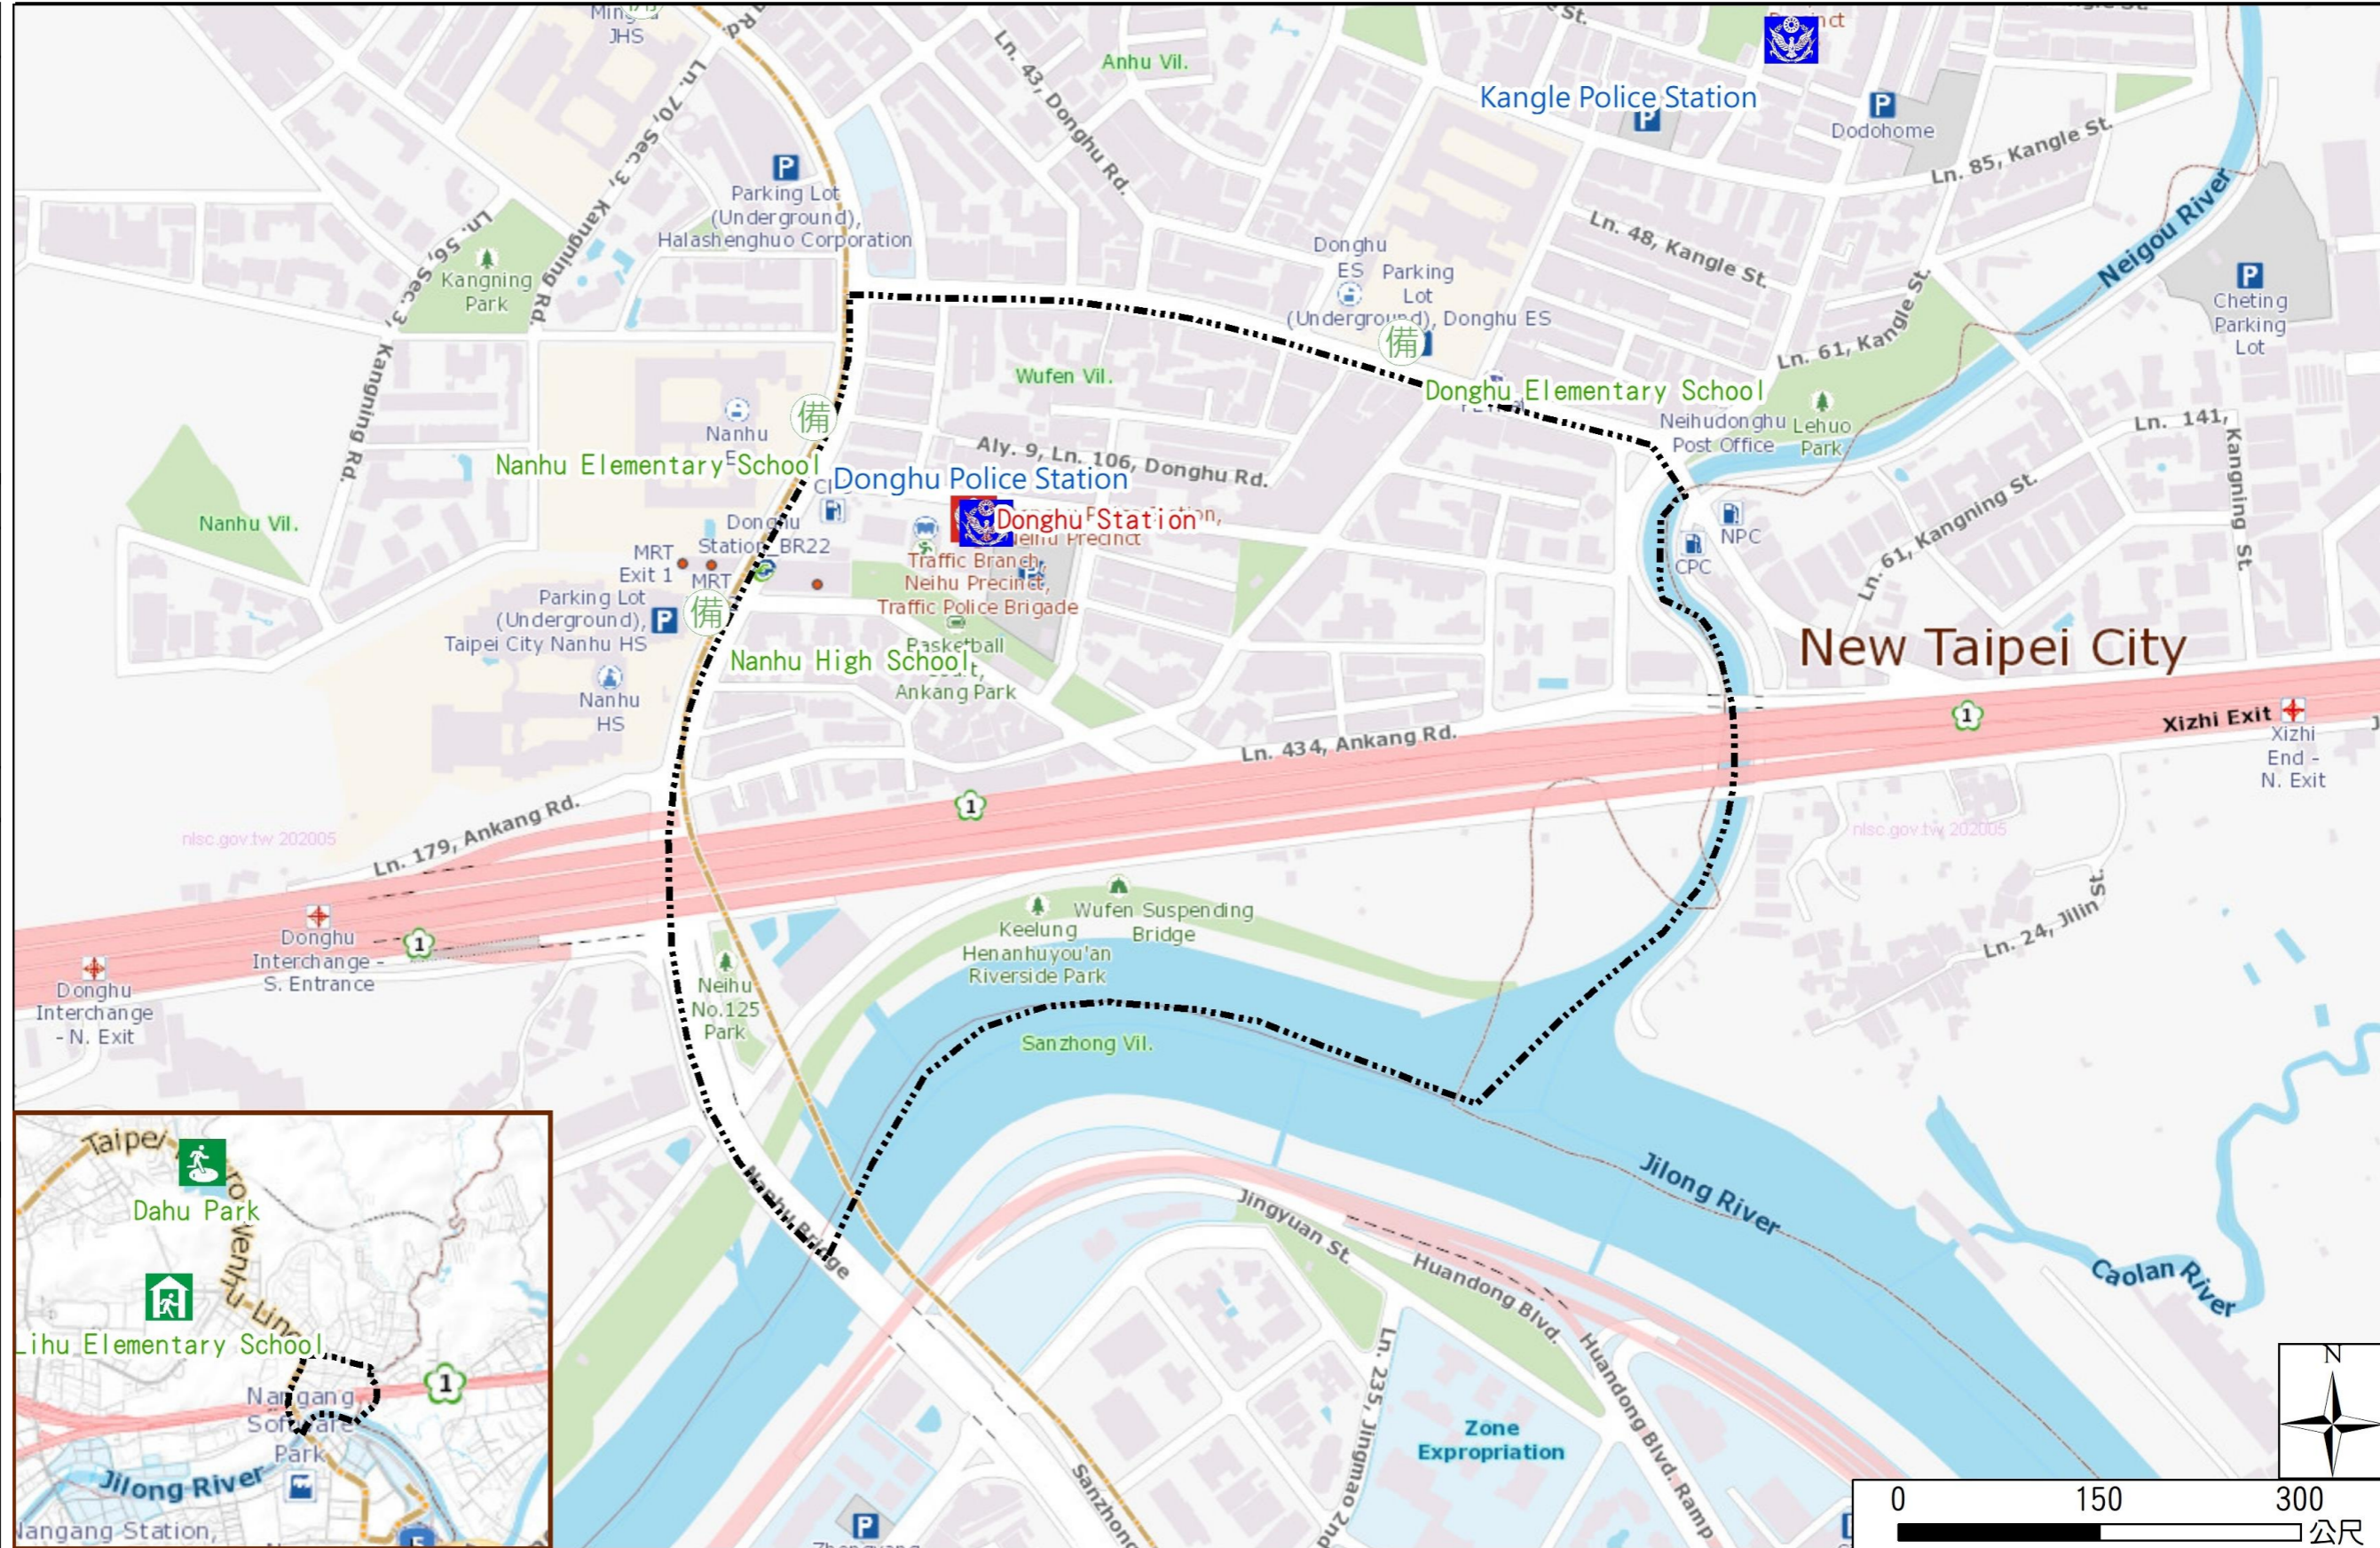

Wufen Vil., Neihu Dist., Taipei City Evacuation Map

Emergency notification

Taipei Citizen Hotline : 1999
Fire Department Tel. : 119
Police Department Tel. : 110
EOC of Neihu Dist.
Non-emergency number :
02-27925828#335
Emergency number :
02-66069119
Officer
Mobile : 0988-179944
Note: Please call this District's
EOC to ensure that the evacuation
shelter is open

Disaster Prevention Information Website

Taipei City Disaster Prevention Information Website

Evacuation Principle

Flood: Vertical evacuation or preventive evacuation
Earthquake :

More disaster prevention knowledge :
Taipei City Disaster Prevention Guide

Evacuation Shelter

Name	Dahu Park Shelter for Earthquake
Address	No.31, Sec. 5, Chenggong Rd.
Capacity	2437
Contact number	02-26586601#207
Name	Lihu Elementary School (School for Priority Shelter) Shelter for Flood
Address	No. 8, Ln. 363, Jinhua Rd
Capacity	257
Contact number	02-26343888#130
Name	Nanhu High School
Address	No. 220, Sec. 3, Kangning Rd
Capacity	300
Contact number	02-26308889#111
Name	Donghu Elementary School
Address	No. 115, Donghu Rd.
Capacity	155
Contact number	02-26339984#145

Legend 圖例	里界 Village Boundary	避難收容處所 Evacuation Shelter	防救災單位 Disaster Rescue Resources	重要地標 Landmark
	里界 Village Boundary	室內避難收容處所(優先安置學校) Indoor Evacuation Shelter (School for Priority Shelter)	警察單位 Police Department	重要地標 Landmark
		室外避難收容處所(防災公園) Outdoor Evacuation Shelter (Disaster Prevention Park)	消防單位 Fire Department	
		避難收容處所(備用) Evacuation Shelter (Backup)	急救責任醫院 Designated Hospital (Emergency Medical Treatment)	
			直升機起降場 Helipad