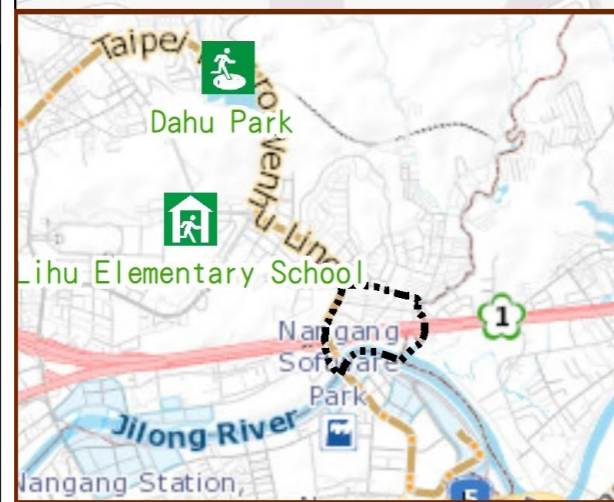

Wufen Vil., Neihu Dist., Taipei City Evacuation Map

Emergency notification

Taipei Citizen Hotline : 1999
 Fire Department Tel. : 119
 Police Department Tel. : 110
 EOC of Neihu Dist.
 Non-emergency number :
 02-27925828#335
 Emergency number :
 02-66069119
 Officer
 Mobile : 0988-179944
 Note: Please call this District's
 EOC to ensure that the evacuation
 shelter is open

Evacuation Shelter

Name	Dahu Park Shelter for Earthquake
Address	No.31, Sec. 5, Chenggong Rd.
Capacity	2437
Contact number	02-26586601#207
Name	Lihu Elementary School (School for Priority Shelter) Shelter for Flood
Address	No. 8, Ln. 363, Jinhua Rd
Capacity	257
Contact number	02-26343888#130
Name	Nanhu High School
Address	No. 220, Sec. 3, Kangning Rd
Capacity	300
Contact number	02-26308889#111
Name	Donghu Elementary School
Address	No. 115, Donghu Rd.
Capacity	155
Contact number	02-26339984#145