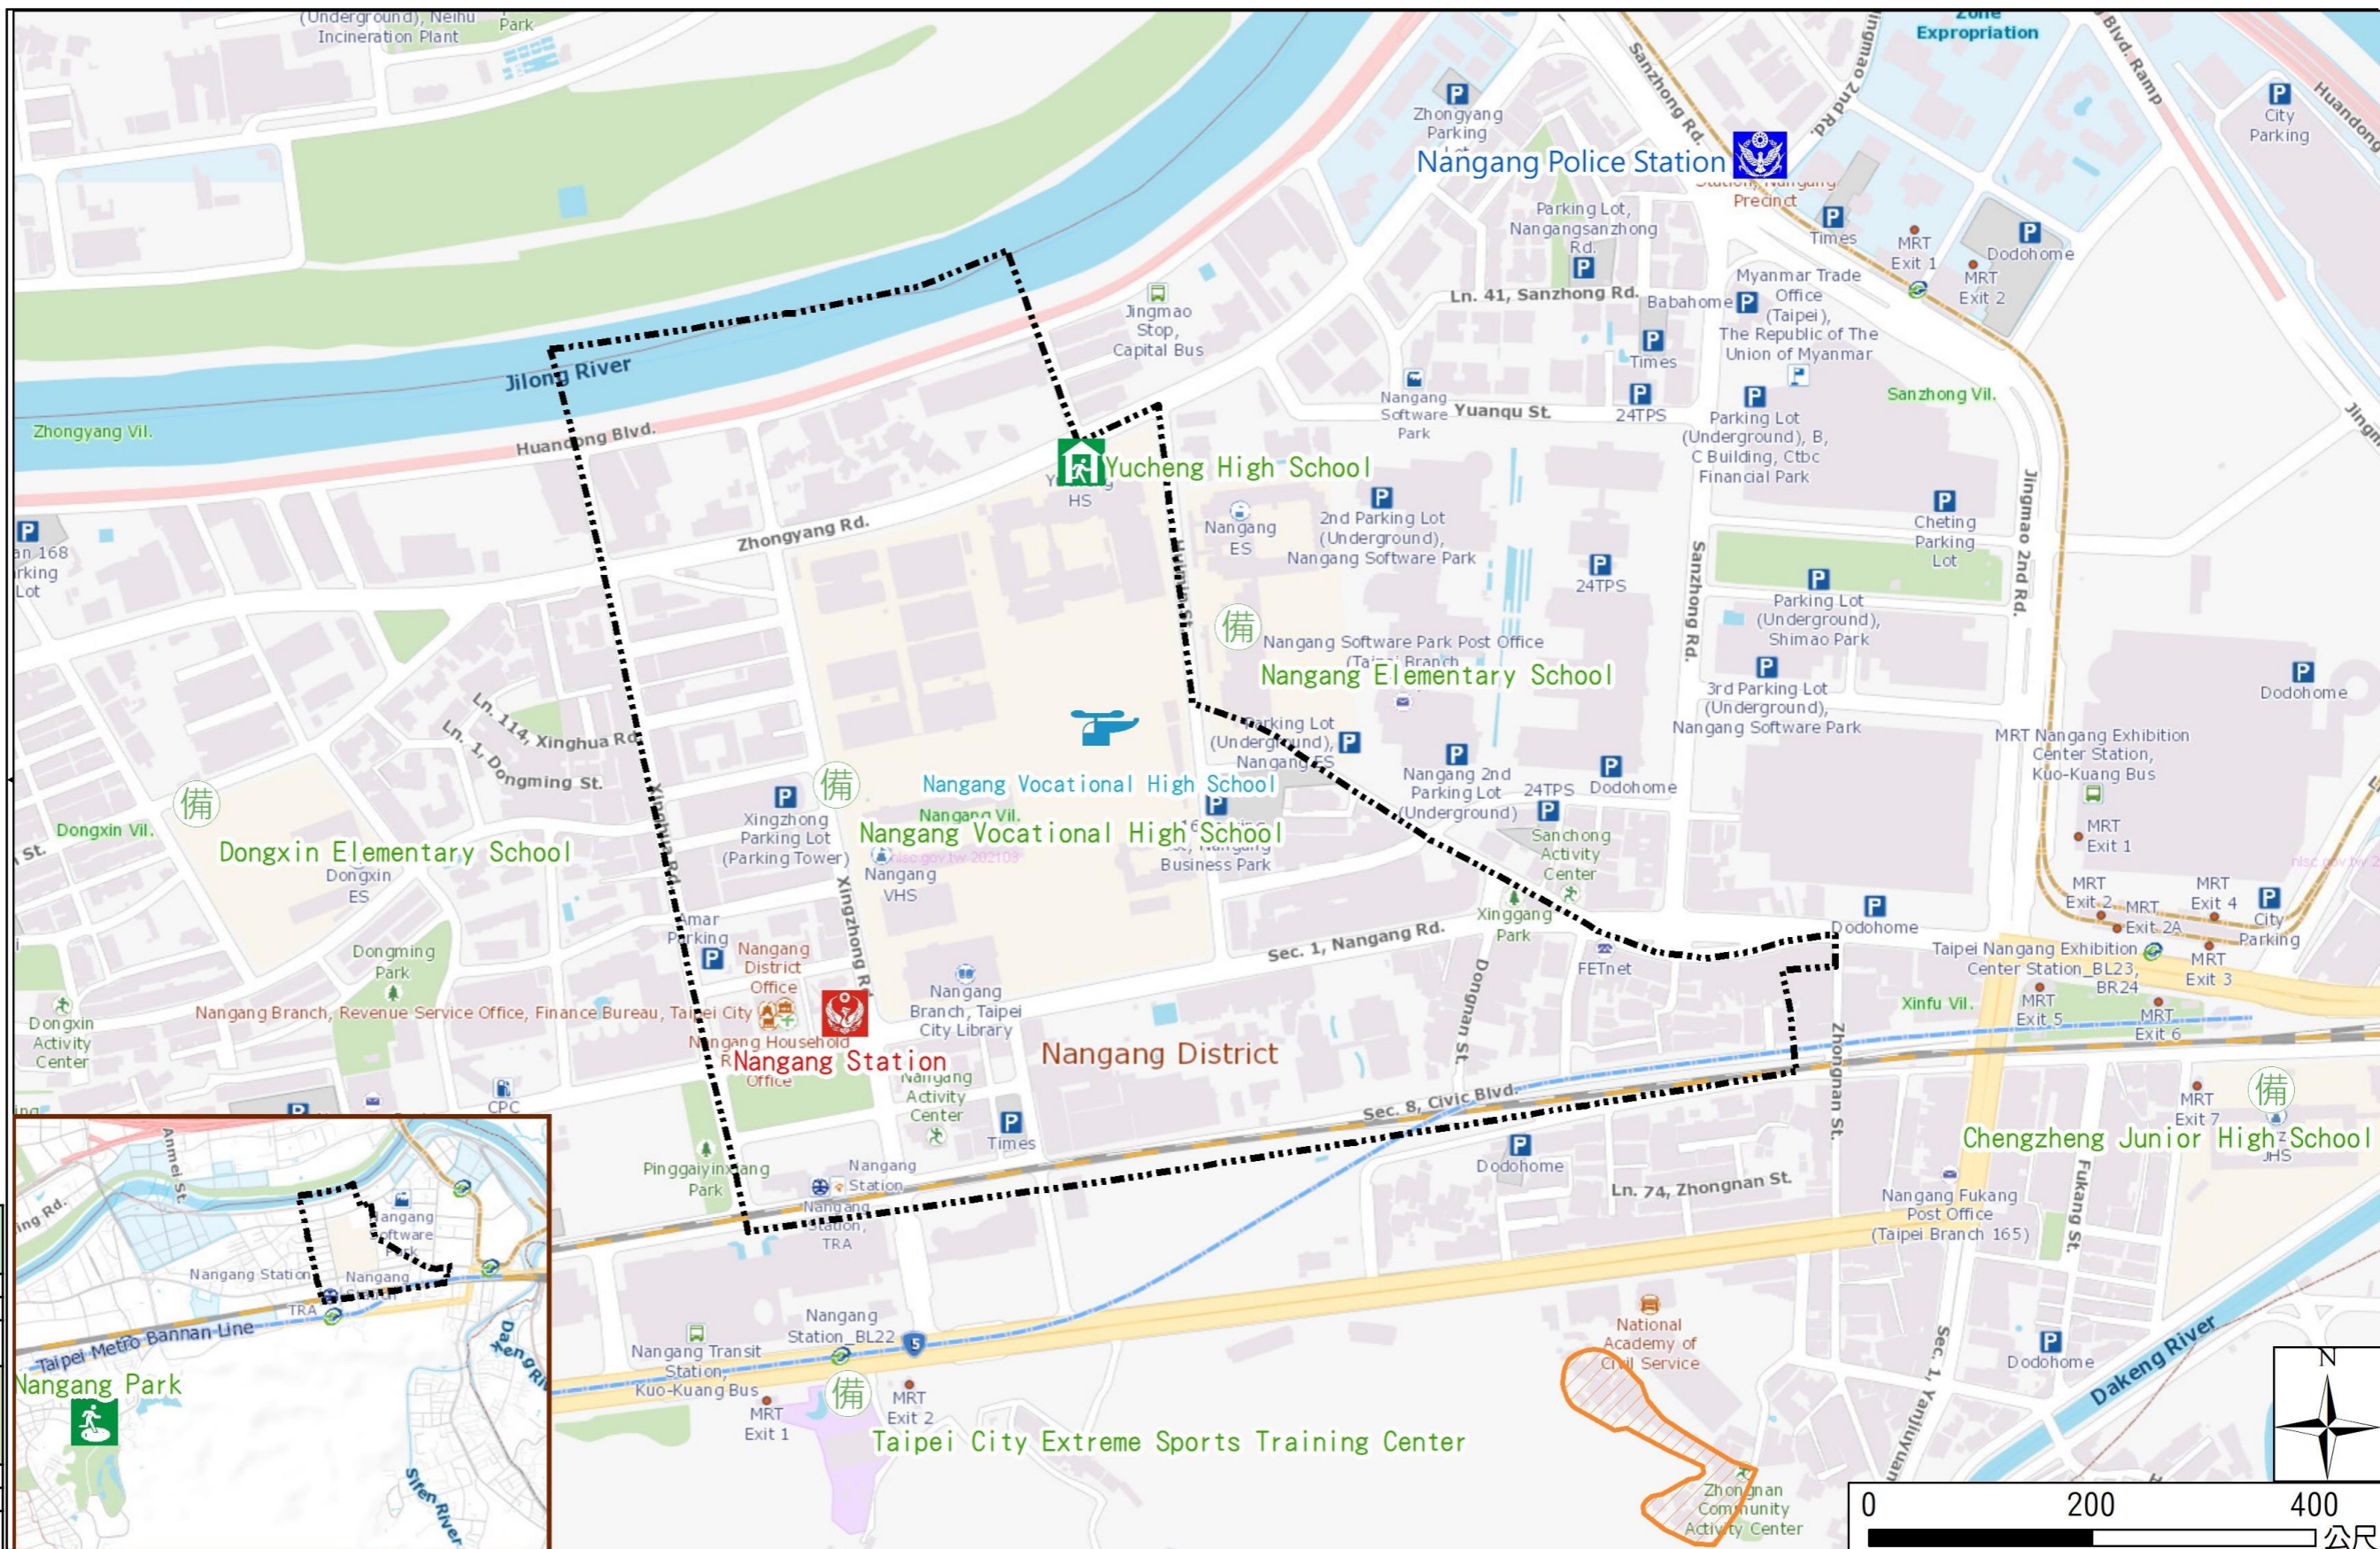

Nangang Vil., Nangang Dist., Taipei City Simple Evacuation Map

Disaster notification Unit

Taipei Citizen Hotline : 1999
Fire Department Tel. : 119
Police Department Tel. : 110
EOC of Nangang Dist.
Non-emergency number :
02-27831343
Emergency number :
02-6616-0019
Officer
Mobile : 0972-246155
Note: Please call this District's
EOC to ensure that the evacuation
shelter is open

Disaster Prevention Information Website

Taipei City Disaster Prevention Information Website

Knowledge of disaster prevention

Flood: Vertical evacuation or preventive evacuation
Earthquake :

More disaster prevention knowledge :
Taipei City Disaster Prevention Guide

Evacuation Shelter

Name	Nangang Park Applicable to earthquake situations
Address	No.170-1, Dongxin St.
Capacity	8655
Contact number	02-27884255
Name	Yucheng High School (School for Priority Shelter) Applicable to flood situations
Address	No.366, Chongyang Rd.
Capacity	318
Contact number	02-26530475#551
Name	Nangang Vocational High School
Address	No.29, Xingzhong Rd., Nangang Dist.
Capacity	160
Contact number	02-27825432#1501
Name	Taipei City Extreme Sports Training Center
Address	No.382, Sec. 7, Zhongxiao E. Rd
Capacity	50
Contact number	02-25702330#6435

圖例	里界 Village Boundary	避難收容處所 Evacuation Shelter	防救災單位 Disaster Rescue Resources	重要地標 Landmark
	里界 Village Boundary	室內避難收容處所(優先安置學校) Indoor Evacuation Shelter (School for Priority Shelter) 室外避難收容處所(防災公園) Outdoor Evacuation Shelter (Disaster Prevention Park) 避難收容處所(備用) Evacuation Shelter (Backup)	警察單位 Police Department 消防單位 Fire Department 急救責任醫院 Designated Hospital (Emergency Medical Treatment)	直升機起降場 Helicopter Pad 重要地標 Landmark