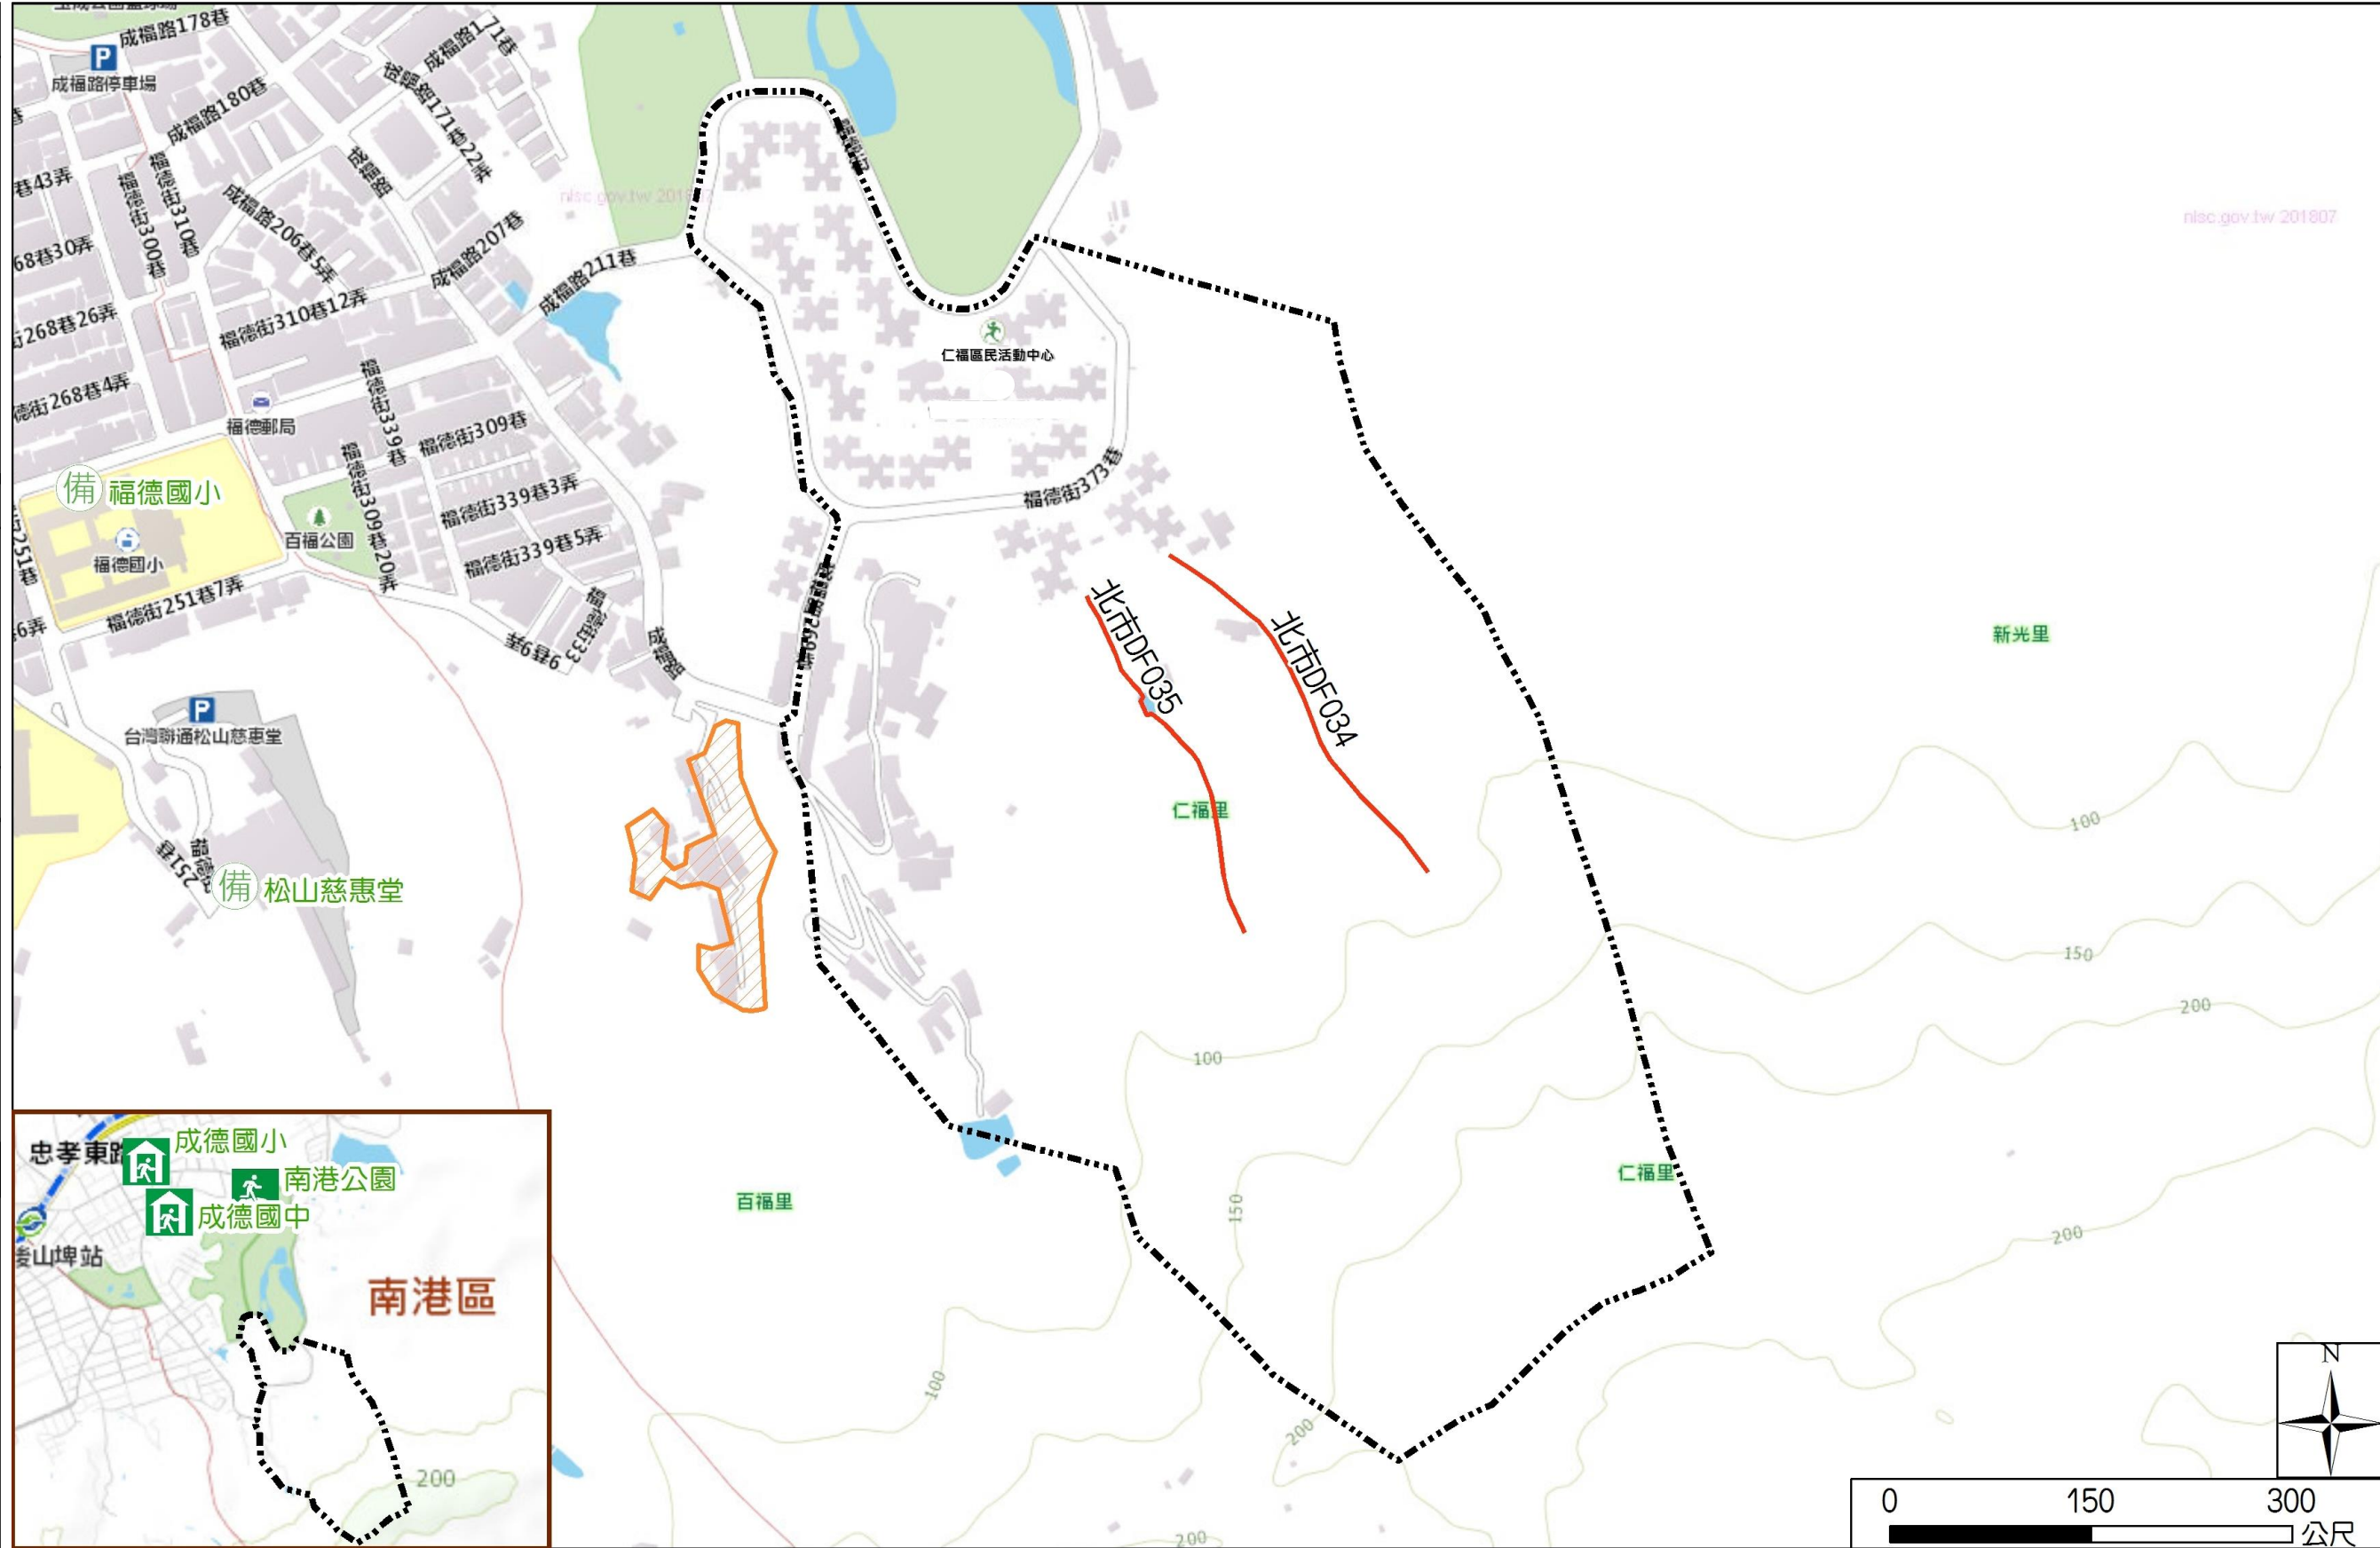

Renfu Vil., Nangang Dist., Taipei City Simple Evacuation Map

Disaster notification Unit

Taipei Citizen Hotline : 1999
Fire Department Tel. : 119
Police Department Tel. : 110
EOC of Nangang Dist.
Non-emergency number :
02-27831343
Emergency number :
02-66160119
Officer
Mobile : 0972-246126
Note: Please call this District's
EOC to ensure that the evacuation
shelter is open

Disaster Prevention Information Website

Taipei City Disaster Prevention Information Website

Knowledge of disaster prevention

Flood: Vertical evacuation or preventive evacuation
Earthquake :

More disaster prevention knowledge :
Taipei City Disaster Prevention Guide

Evacuation Shelter

Name	Nangang Park Applicable to earthquake situations
Address	No.170-1, Dongxin St.
Capacity	8,655
Contact number	02-27884255
Name	Chengde Junior High School (School for Priority Shelter) Applicable to earthquake situations
Address	No.23, Ln. 108, Dongxin St.,
Capacity	50
Contact number	26515636#401
Name	Chengde Elementary School (School for Priority Shelter) Applicable to earthquake situations
Address	No.65, Dongxin St.,
Capacity	200
Contact number	27851376#151

圖例

里界 Village Boundary	避難收容處所 Evacuation Shelter	防救災單位 Disaster Rescue Resources	重要地標 Landmark
里界 Village Boundary 山坡地老舊聚落 Hillside Communities 土石流潛勢溪流 Potential Debris Flow Hazard Torrent	室內避難收容處所(優先安置學校) Indoor Evacuation Shelter (School for Priority Shelter) 室外避難收容處所(防災公園) Outdoor Evacuation Shelter (Disaster Prevention Park) 避難收容處所(備用) Evacuation Shelter (Backup)	警察單位 Police Department 消防單位 Fire Department 急救責任醫院 Designated Hospital (Emergency Medical Treatment) 直升機起降場 Helicopter Pad	重要地標 Landmark