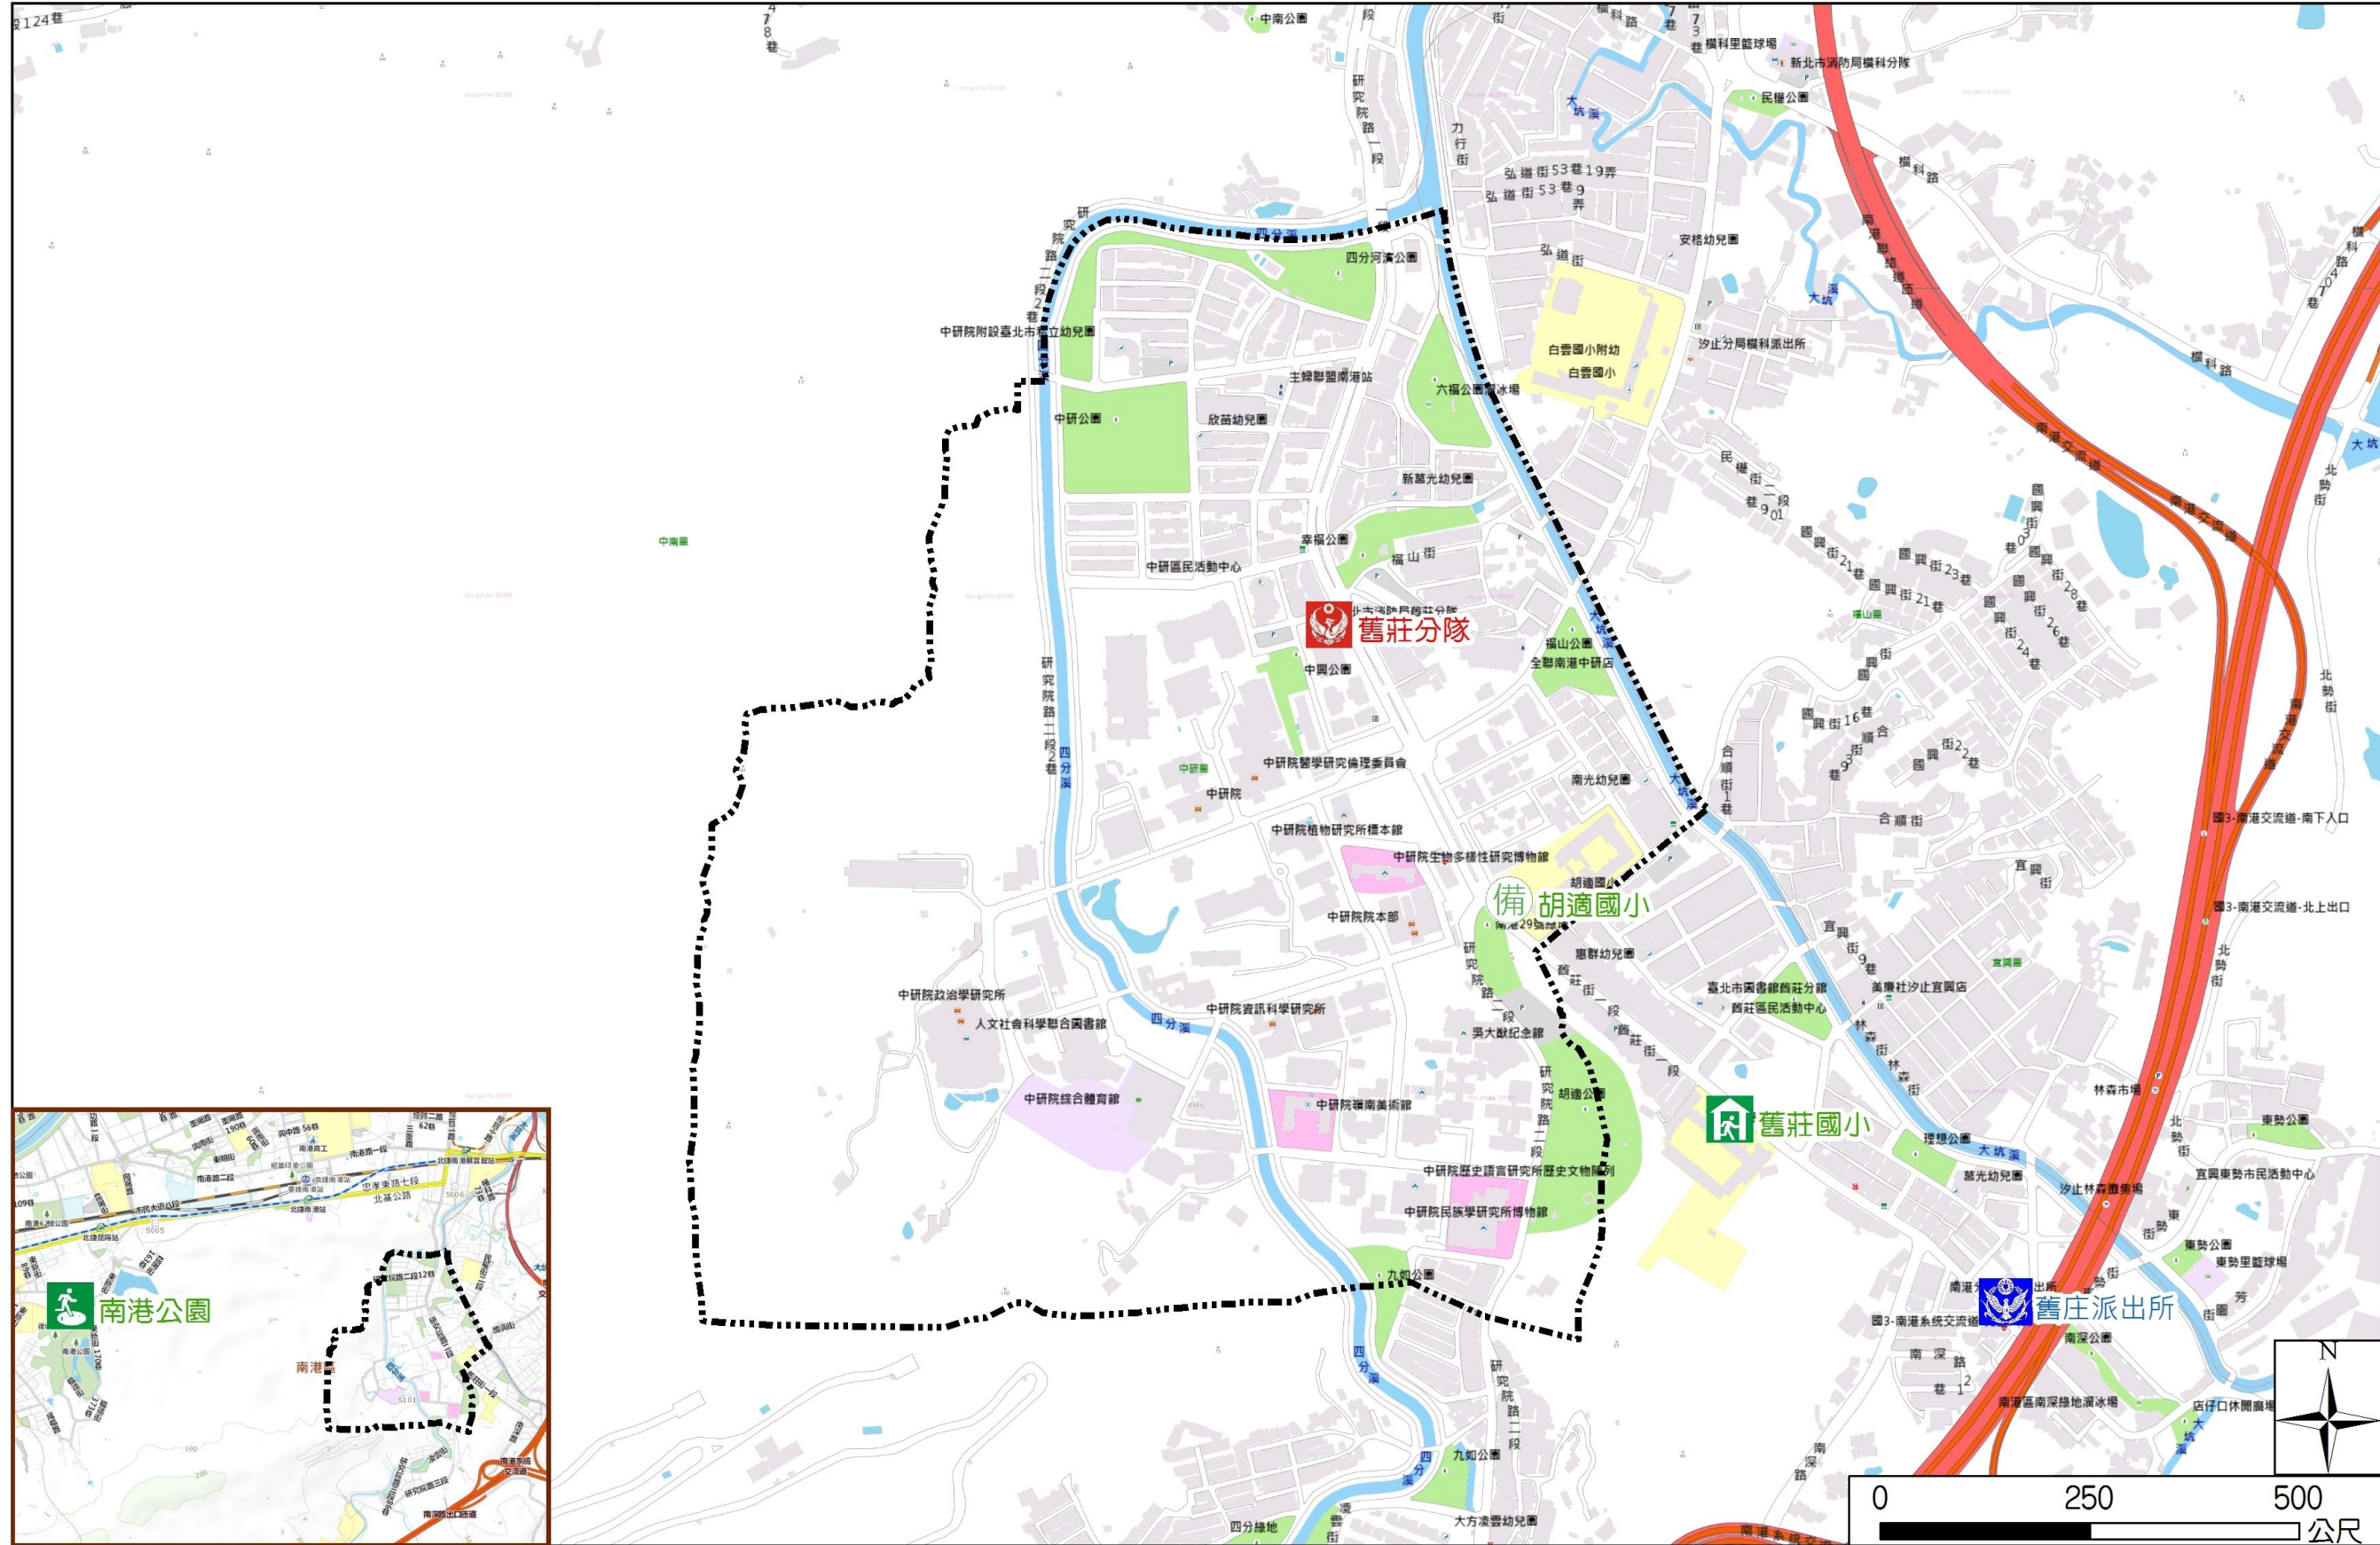

Academia Vil., Nangang Dist., Taipei City Simple Evacuation Map

Disaster notification Unit

Taipei Citizen Hotline : 1999
 Fire Department Tel. : 119
 Police Department Tel. : 110
 EOC of Nangang Dist.
 Non-emergency number : 02-27831343
 Emergency number : 02-66160119
 Officer
 Mobile : 0972-246101
 Note: Please call this District's EOC to ensure that the evacuation shelter is open

Disaster Prevention Information Website

Taipei City Disaster Prevention Information Website

Knowledge of disaster prevention

Flood: Vertical evacuation or preventive evacuation
 Earthquake :

More disaster prevention knowledge :
 Taipei City Disaster Prevention Guide

Evacuation Shelter

Name	Nangang Park Applicable to earthquake situations
Address	No.170-1, Dongxin St.
Capacity	8655
Contact number	02-27884255
Name	Jiuzhuang Elementary School (School for Priority Shelter) Applicable to debris flow situations
Address	No.100, Sec. 1, Jiuzhuang St.
Capacity	92
Contact number	02-27821418#130
Name	Hu Shih Elementary School
Address	No.1, Sec. 1, Jiuzhuang St.
Capacity	30
Contact number	02-27824949#930
Name	
Address	
Capacity	
Contact number	